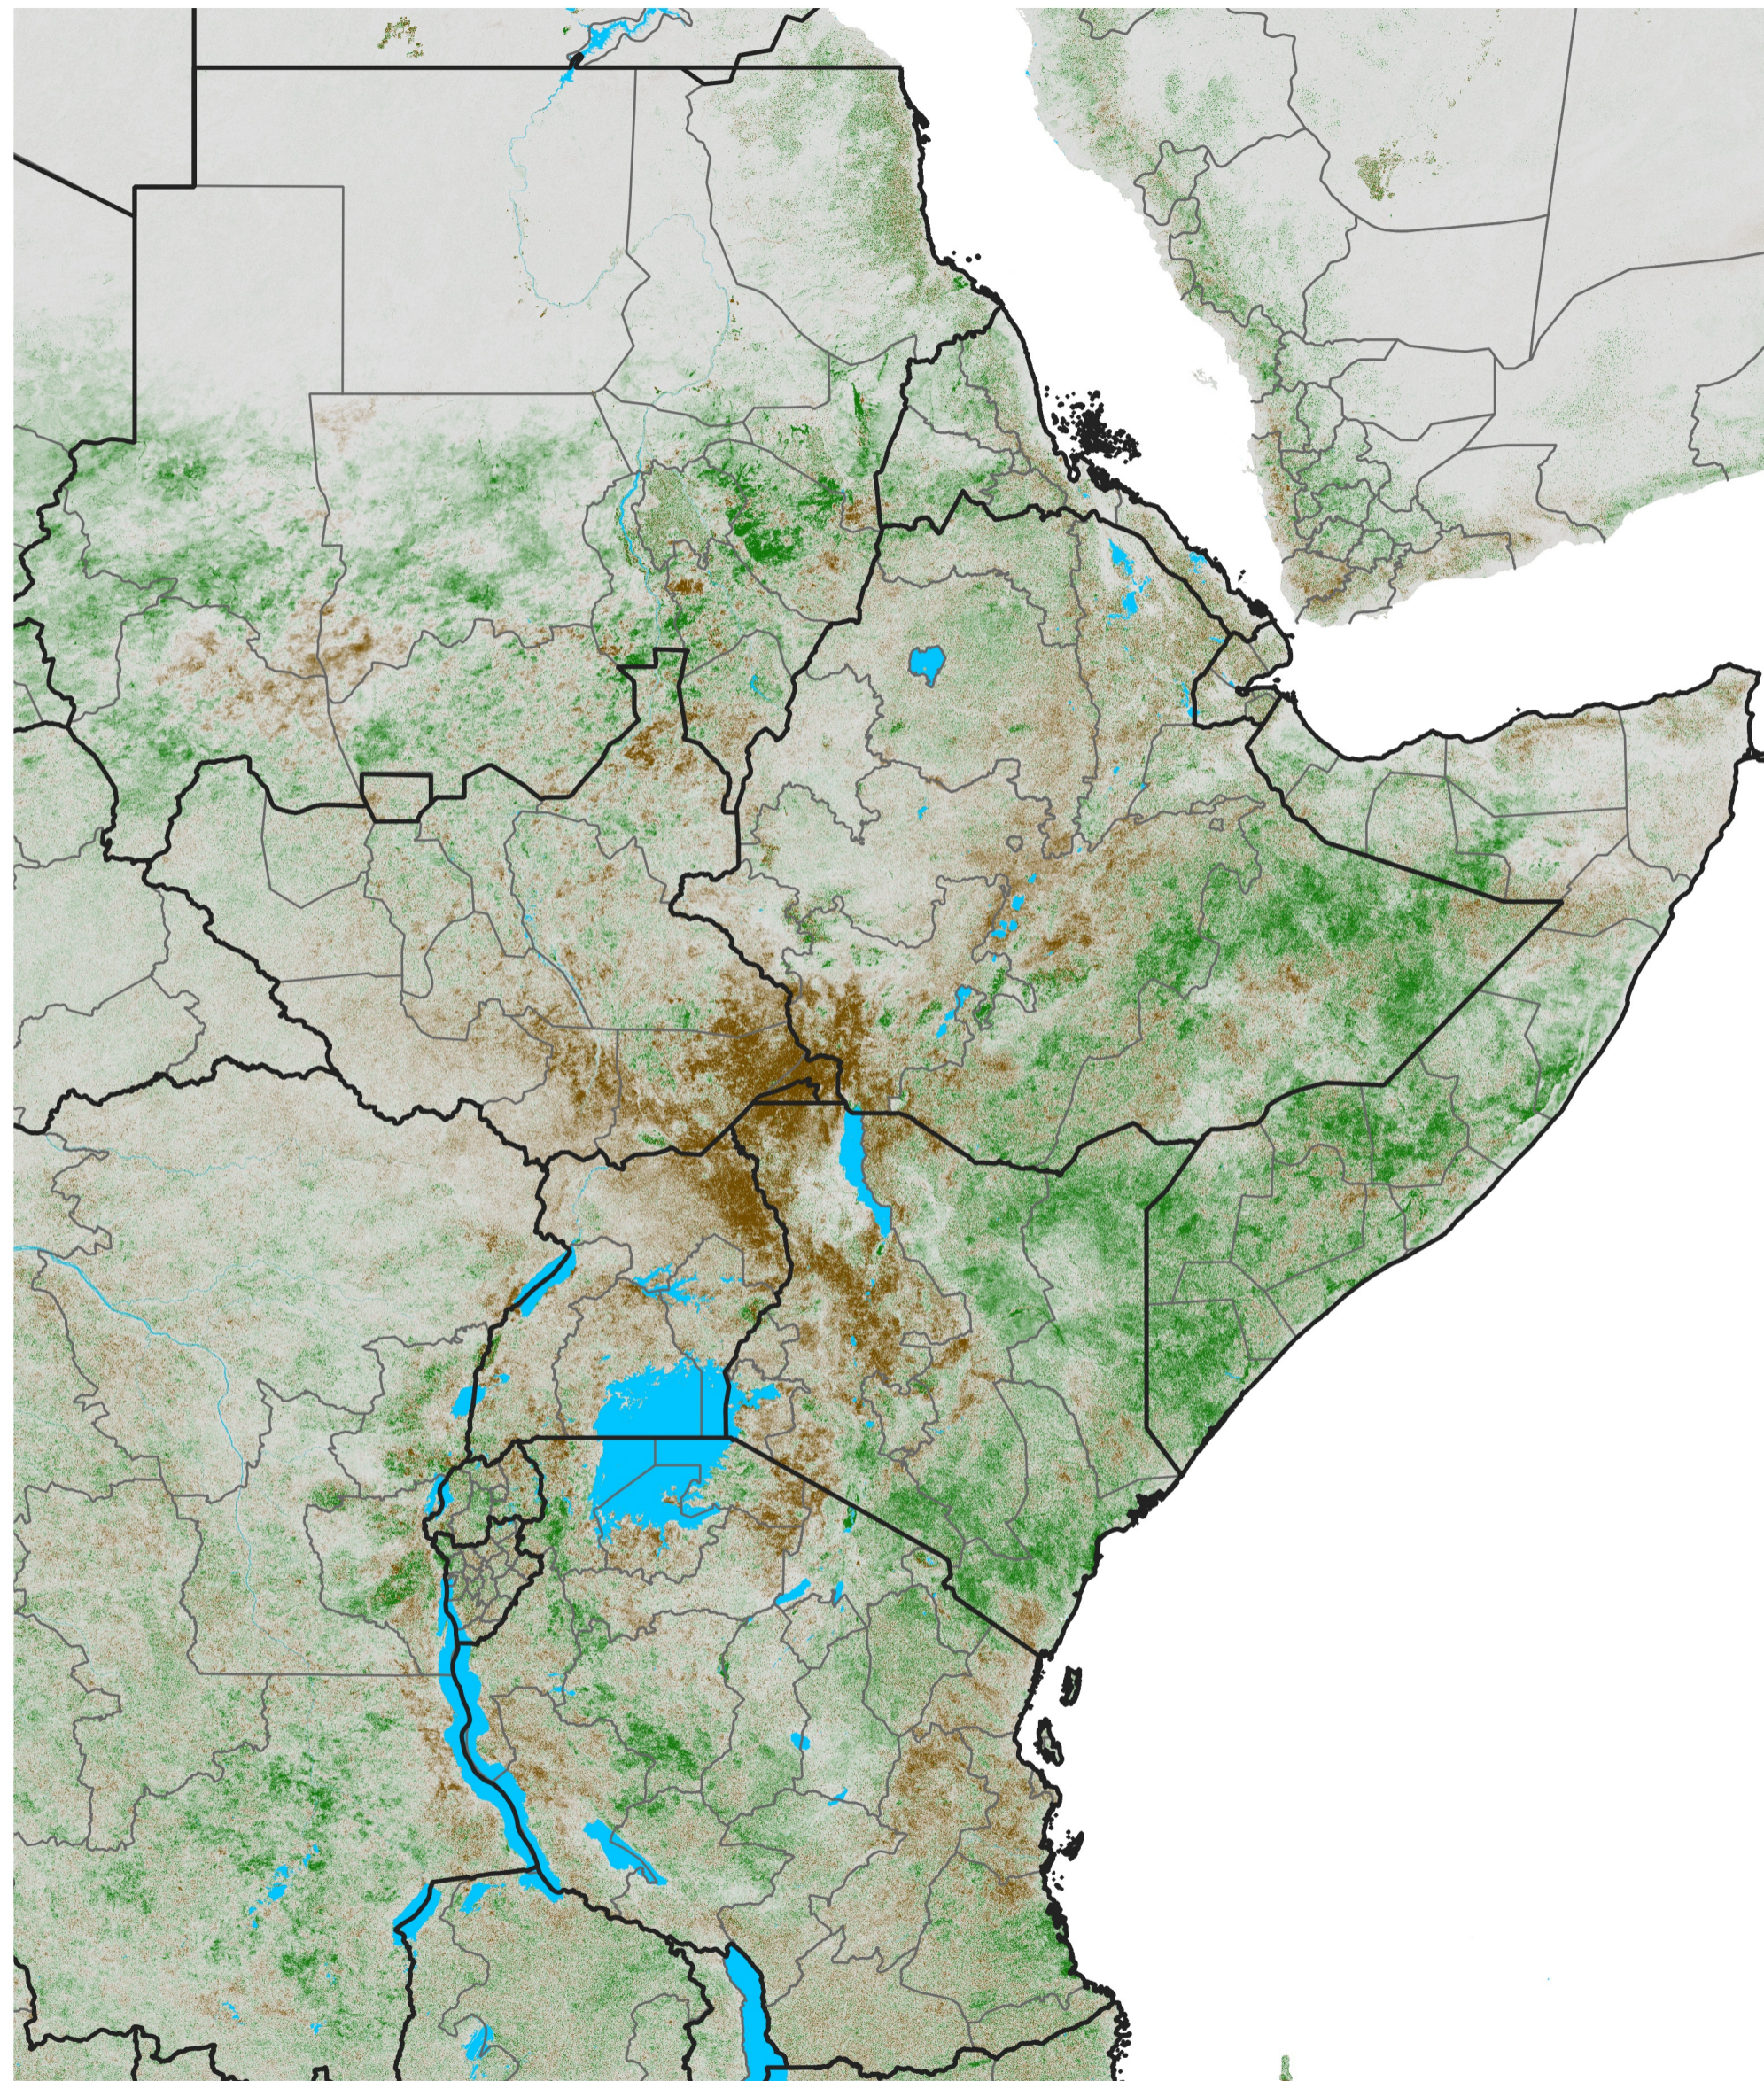

# East Africa NDVI Difference

2018 minus 2017

Period 59 / Oct 16 - 25, 2018

## NDVI Difference

< -0.3   -0.2   -0.1   -0.05   0.05   0.1   0.2   >0.3

Negative

No Difference

Positive