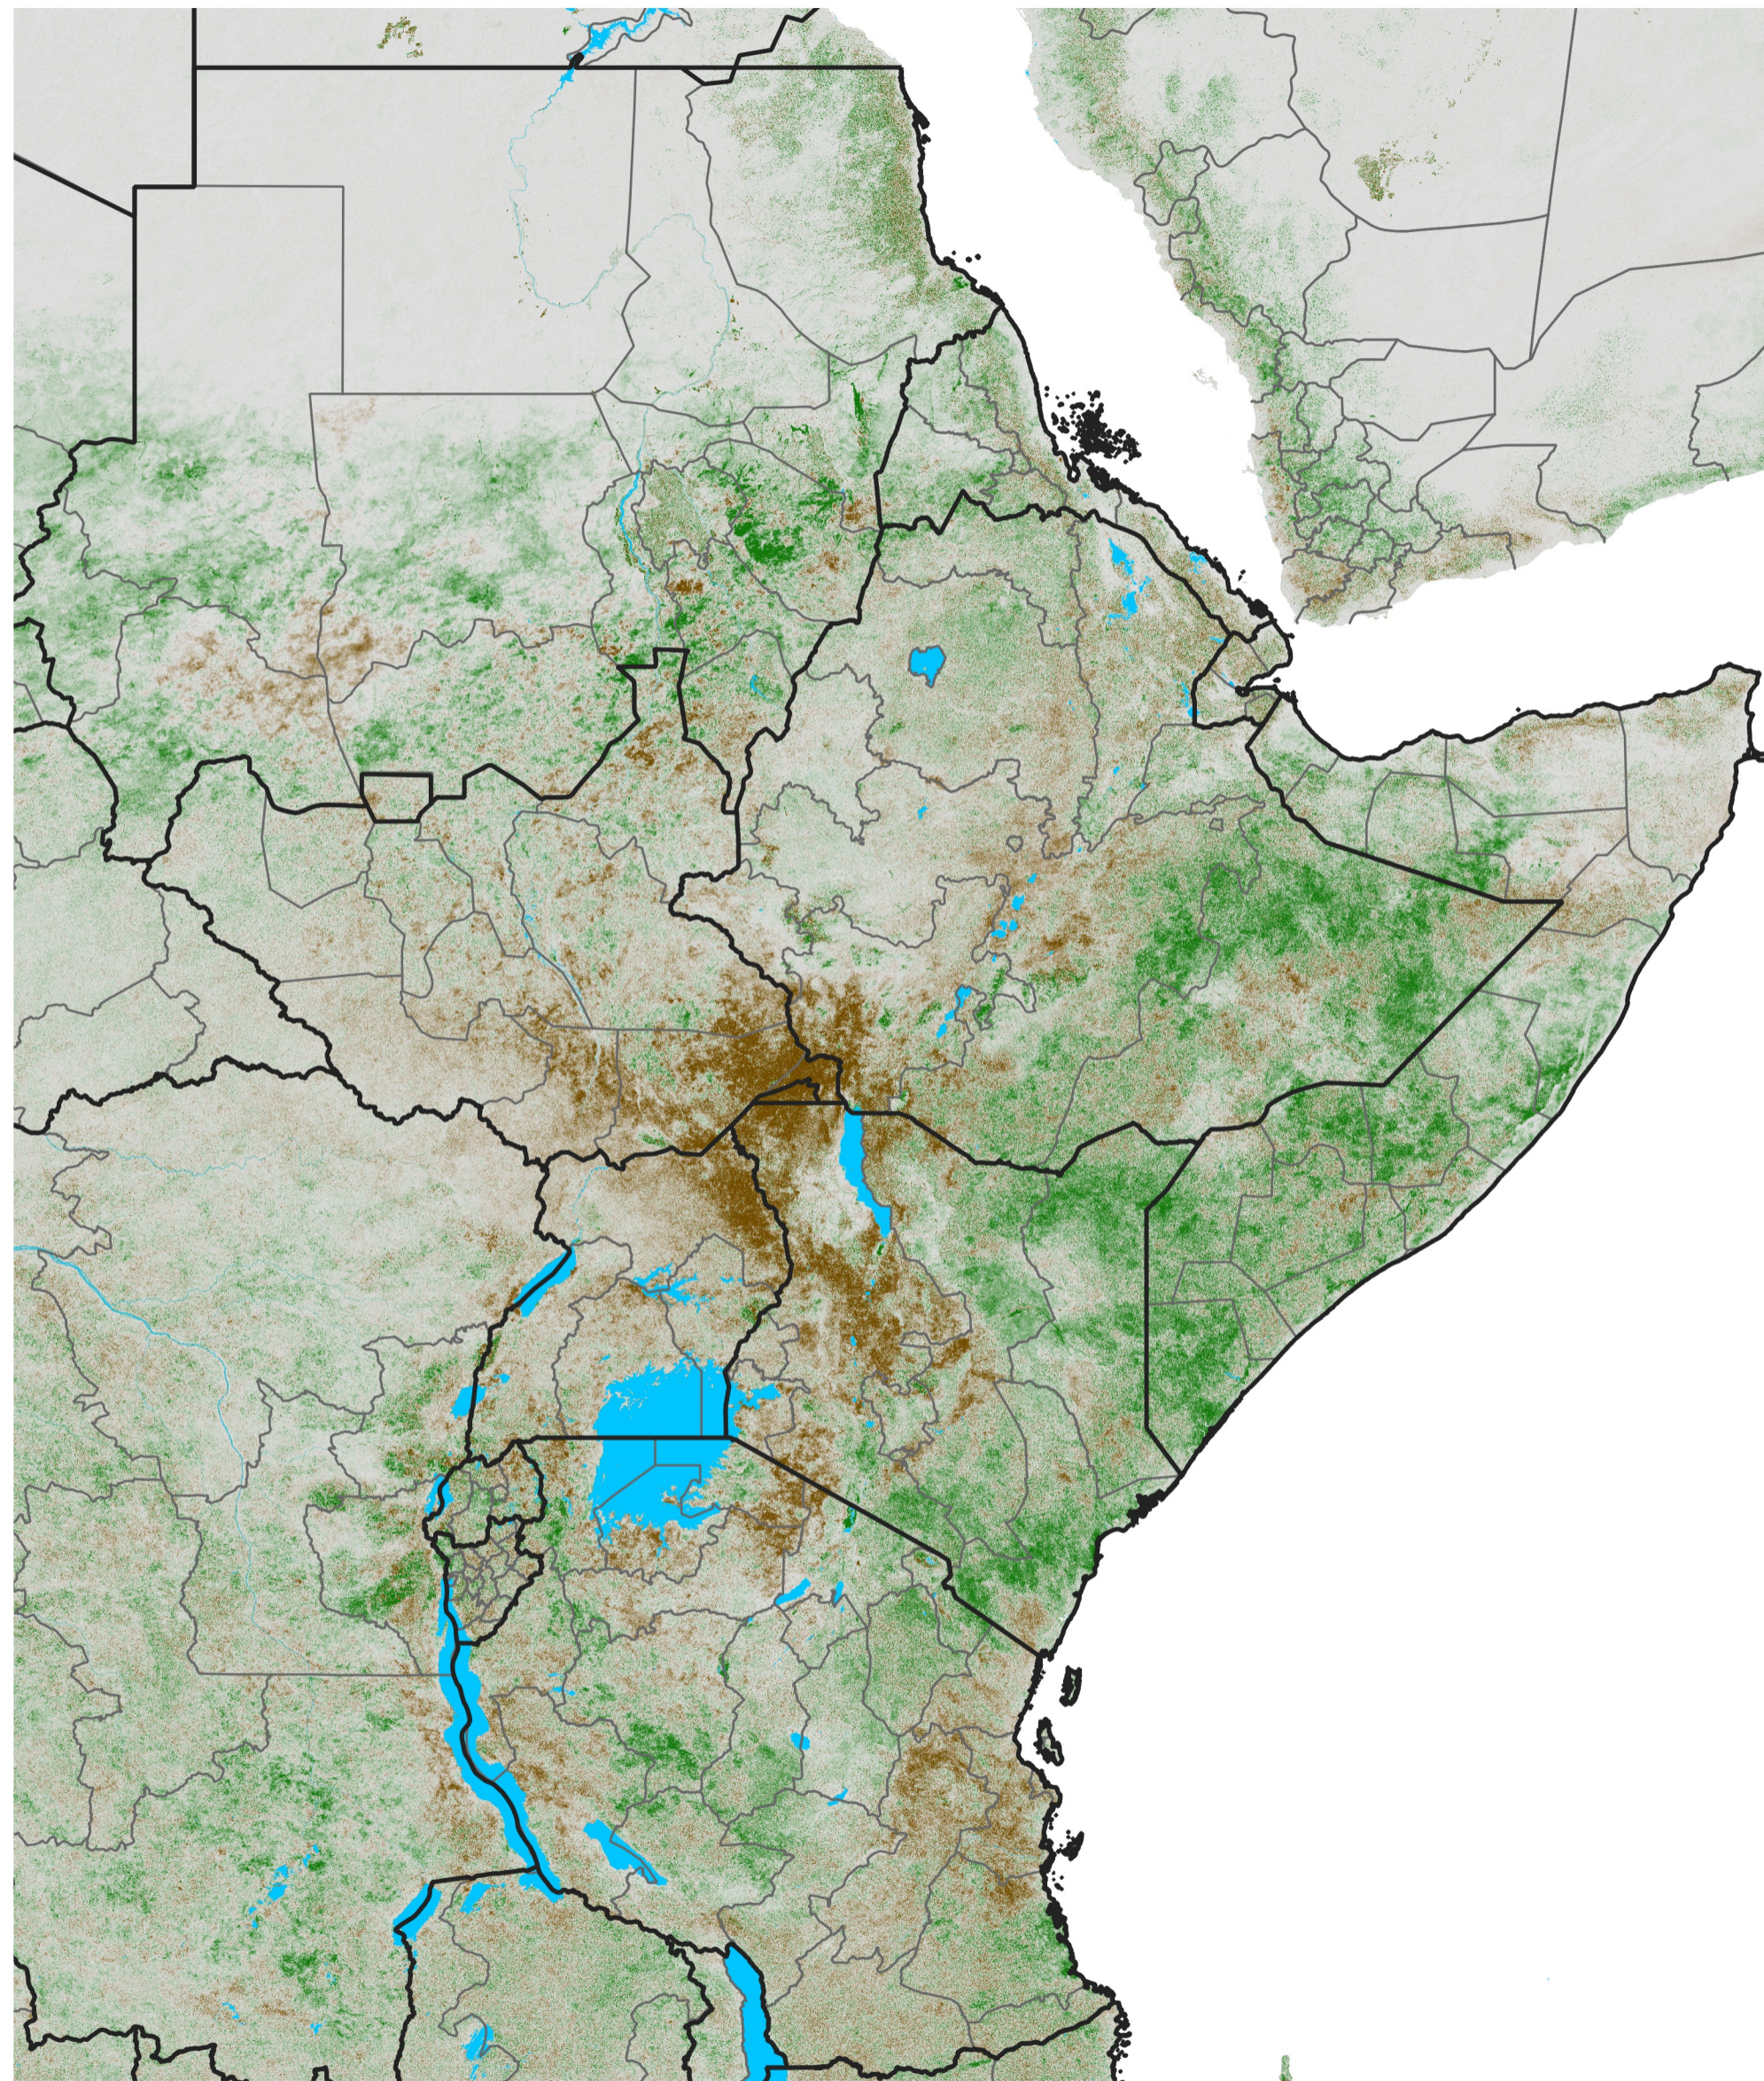

East Africa NDVI Difference

2018 minus 2017

Period 60 / Oct 21 - 31, 2018

NDVI Difference

< -0.3 -0.2 -0.1 -0.05 0.05 0.1 0.2 >0.3

Negative

No Difference

Positive