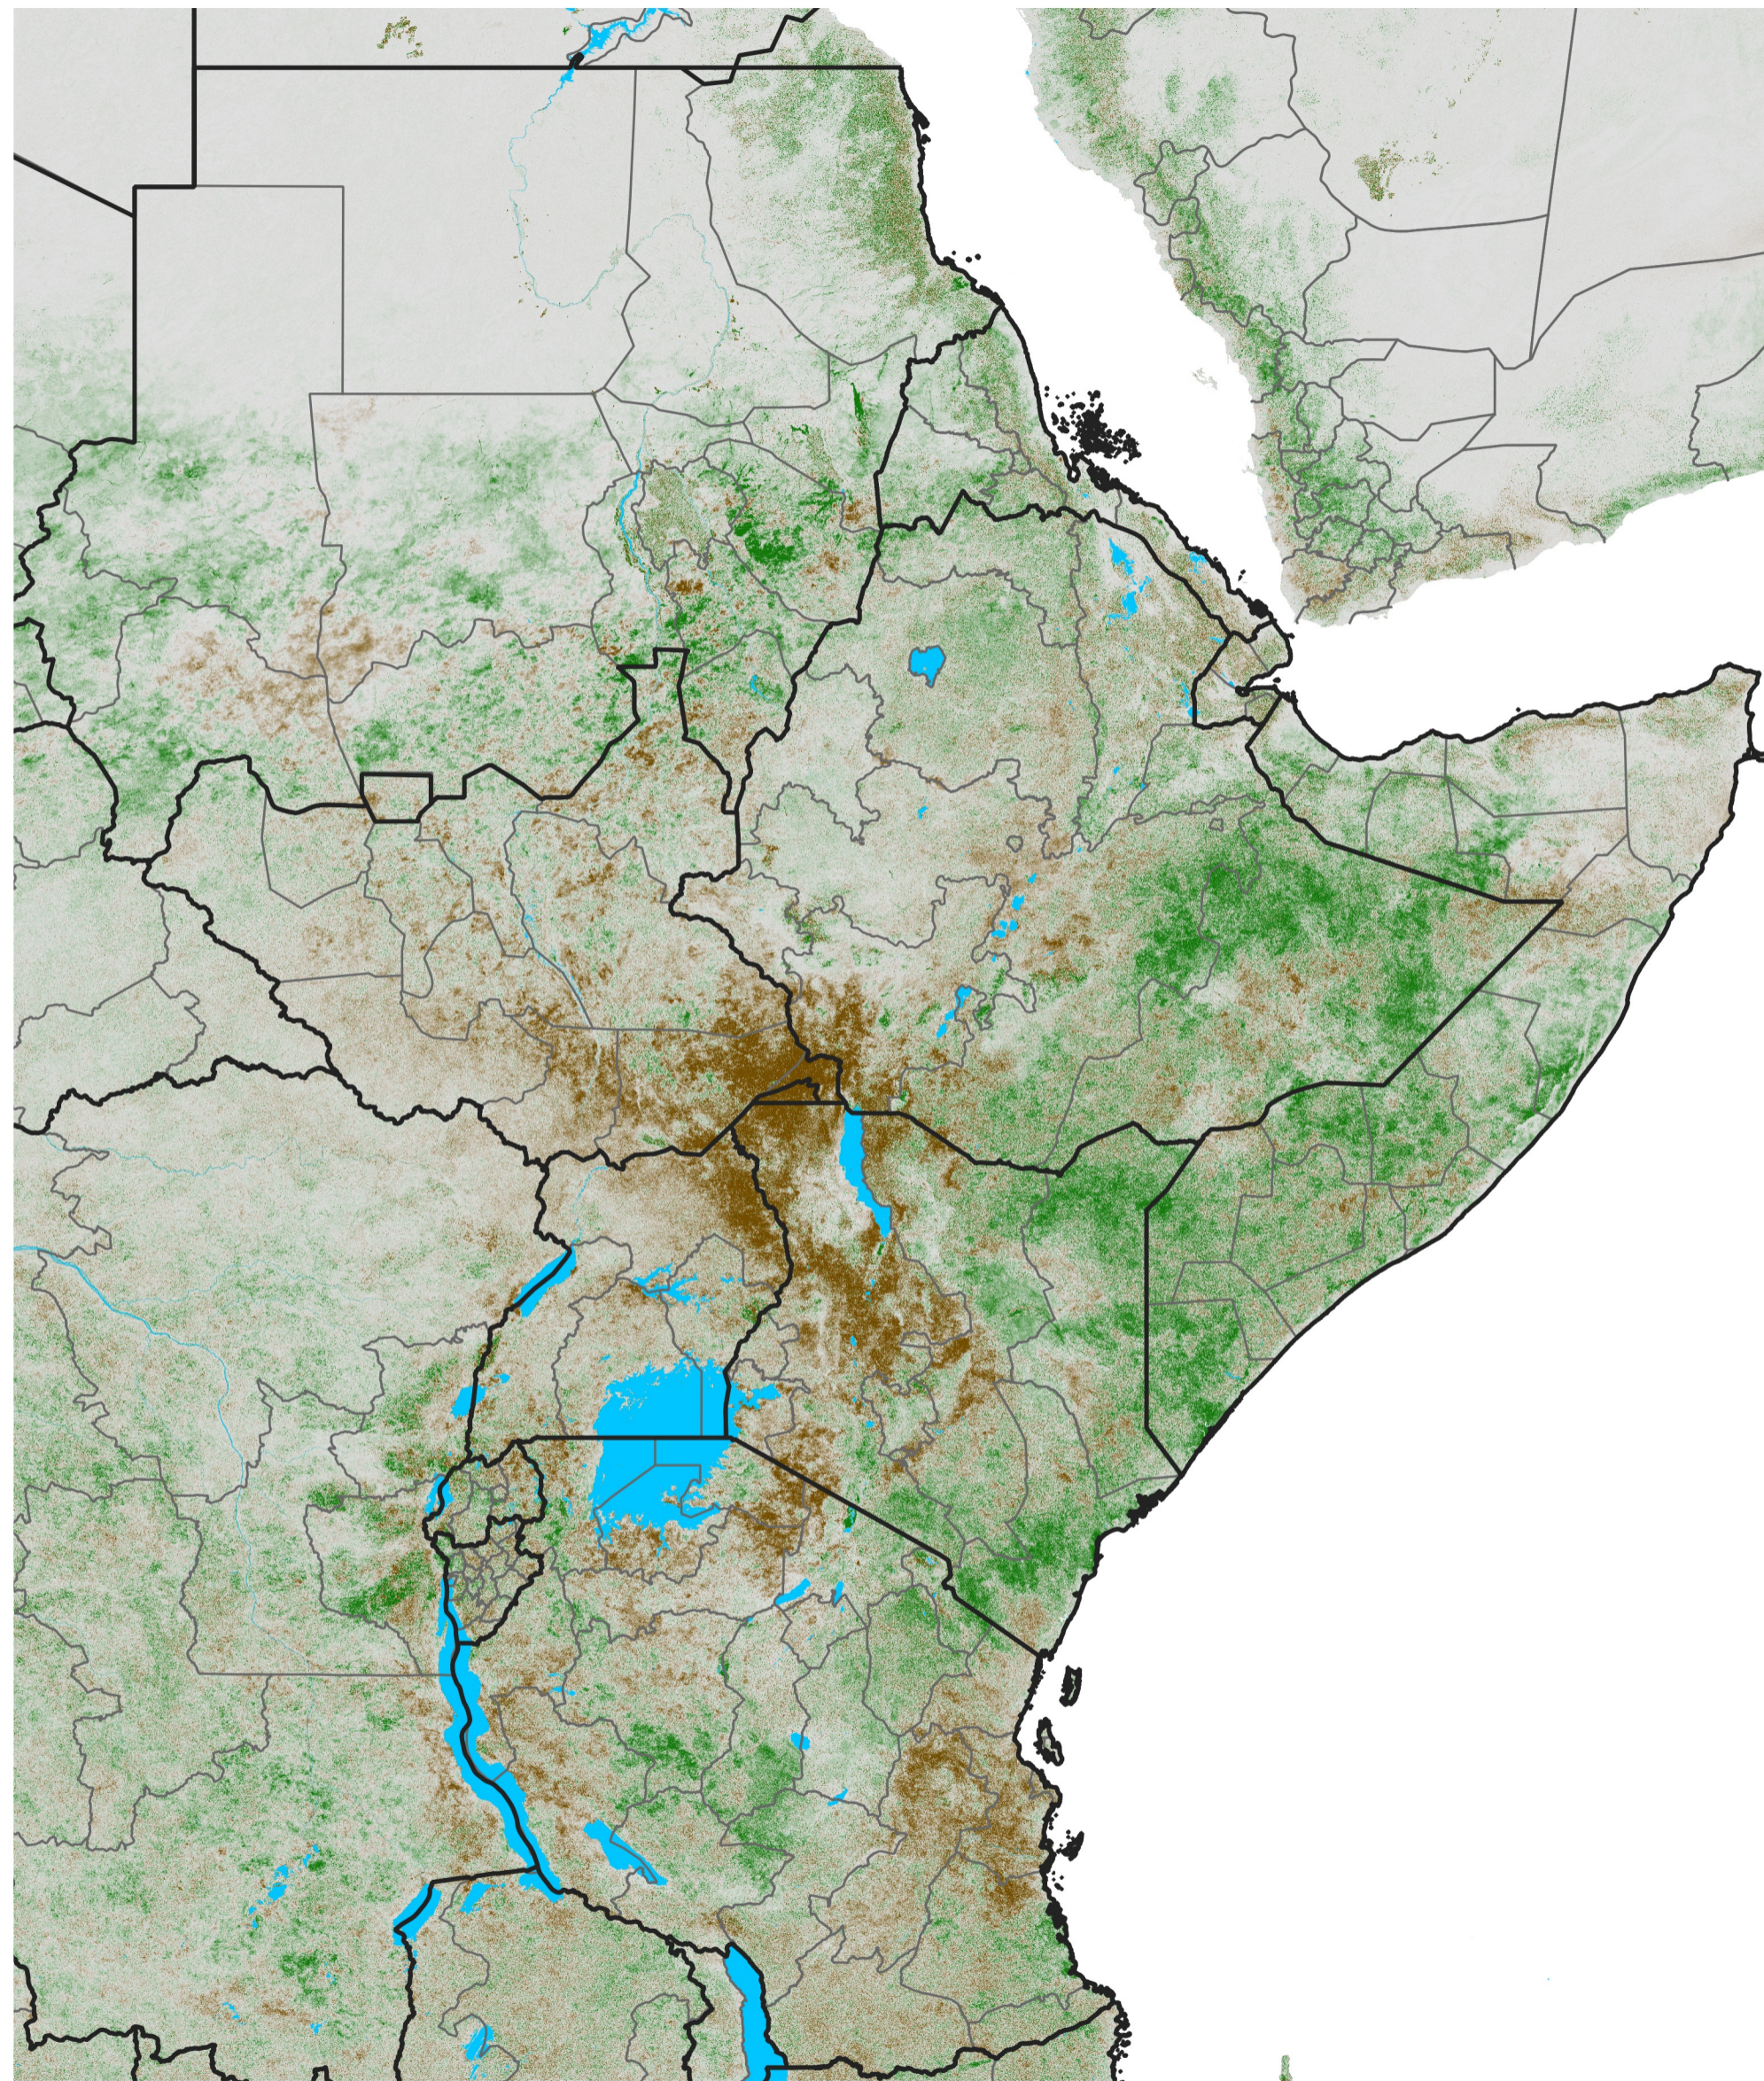

East Africa NDVI Difference

2018 minus 2017

Period 61 / Oct 26 - Nov 05, 2018

NDVI Difference

< -0.3 -0.2 -0.1 -0.05 0.05 0.1 0.2 > 0.3

Negative

No Difference

Positive