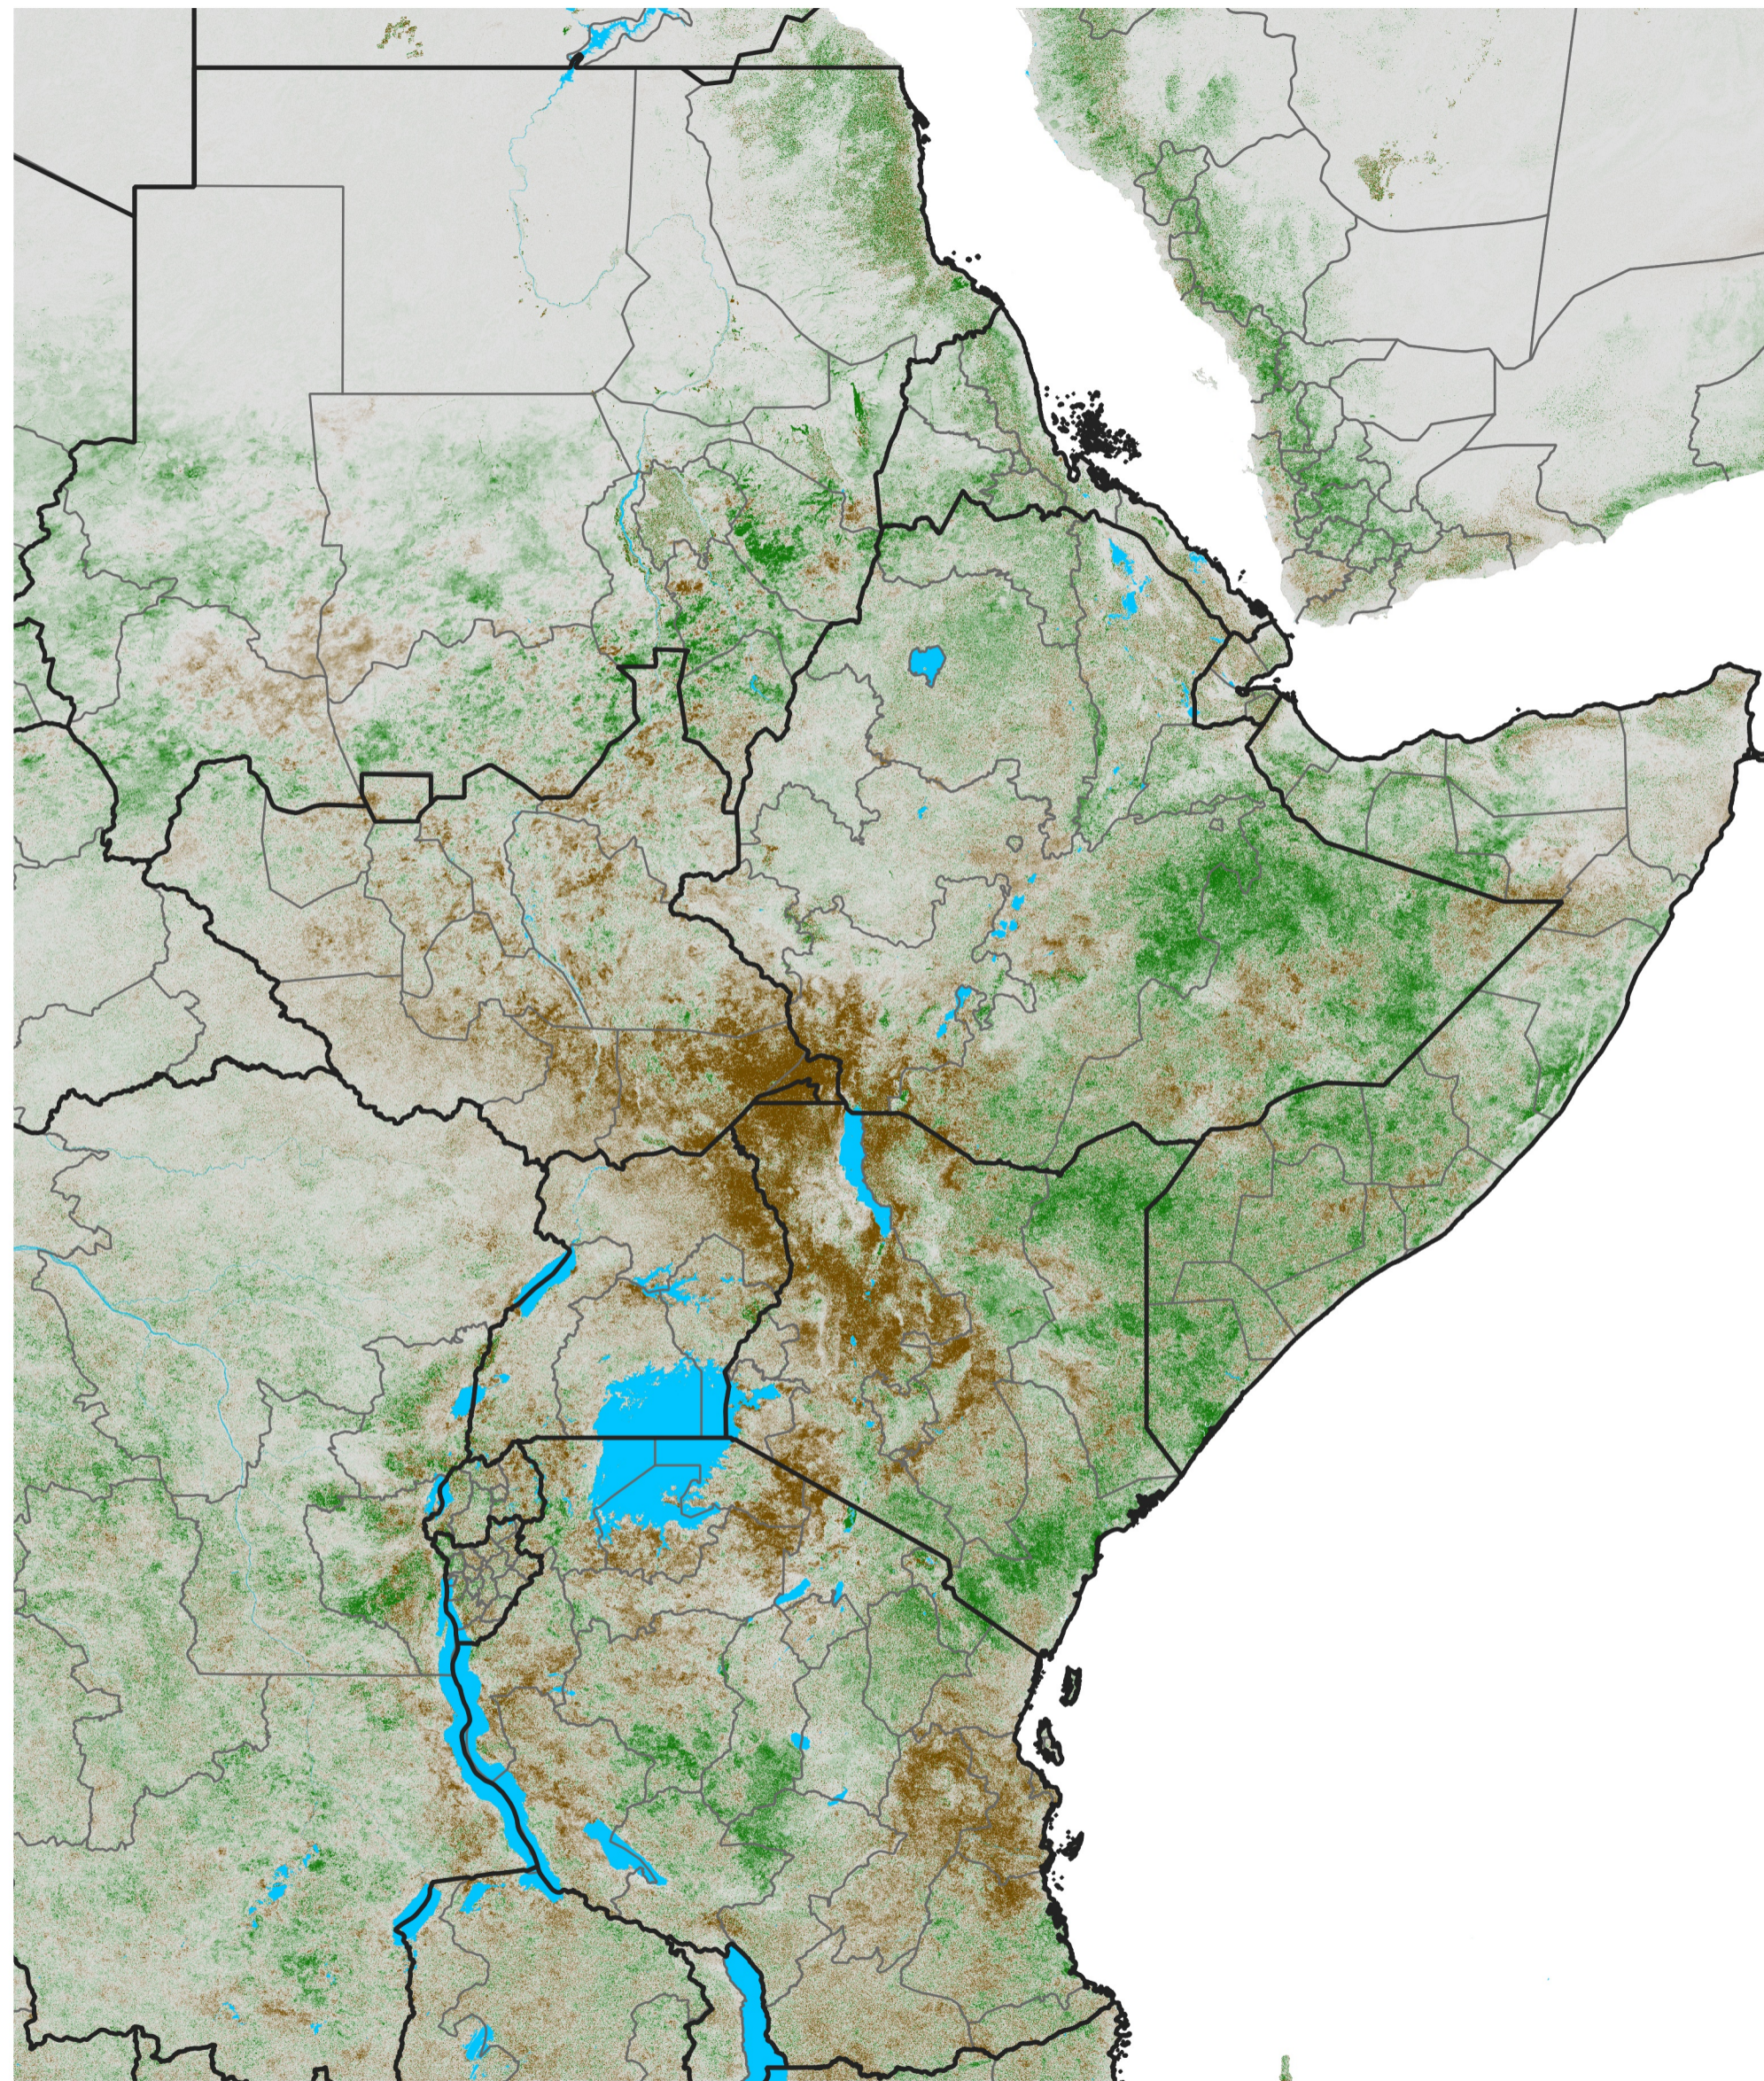

East Africa NDVI Difference

2018 minus 2017

Period 62 / Nov 01 - 10, 2018

NDVI Difference

< -0.3 -0.2 -0.1 -0.05 0.05 0.1 0.2 >0.3

Negative

No Difference

Positive