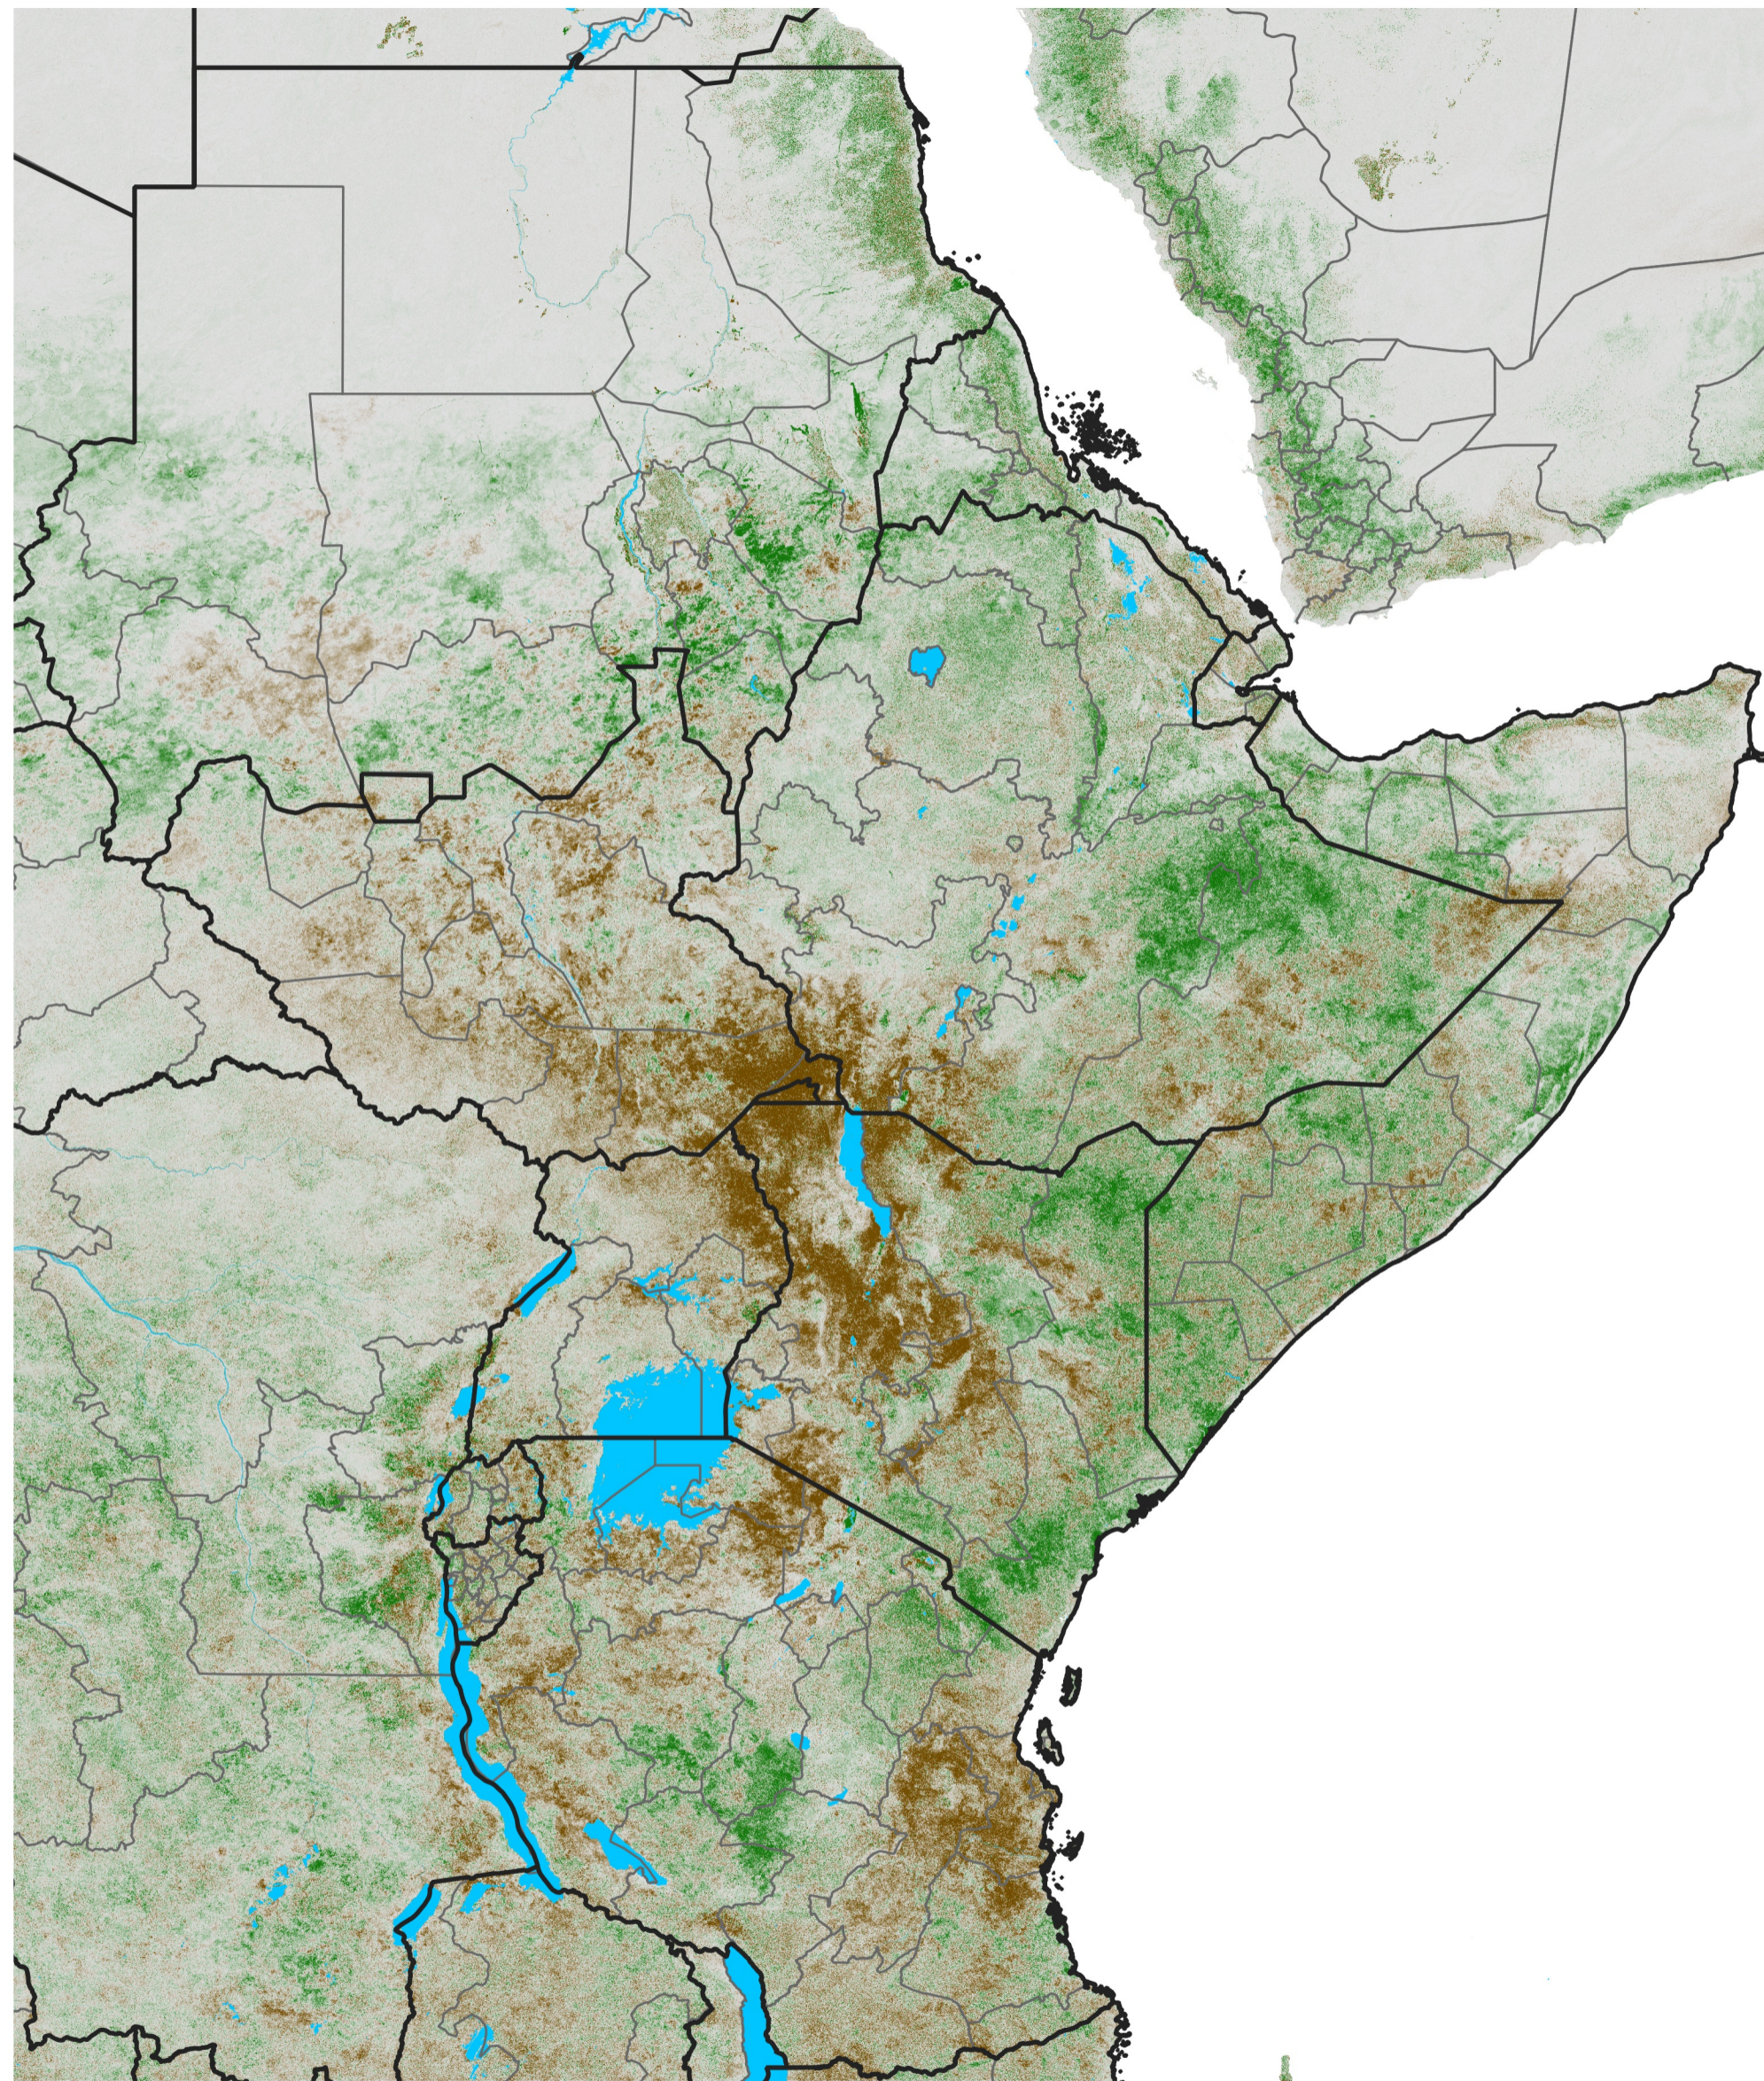

East Africa NDVI Difference

2018 minus 2017

Period 63 / Nov 06 - 15, 2018

NDVI Difference

< -0.3 -0.2 -0.1 -0.05 0.05 0.1 0.2 >0.3

Negative

No Difference

Positive