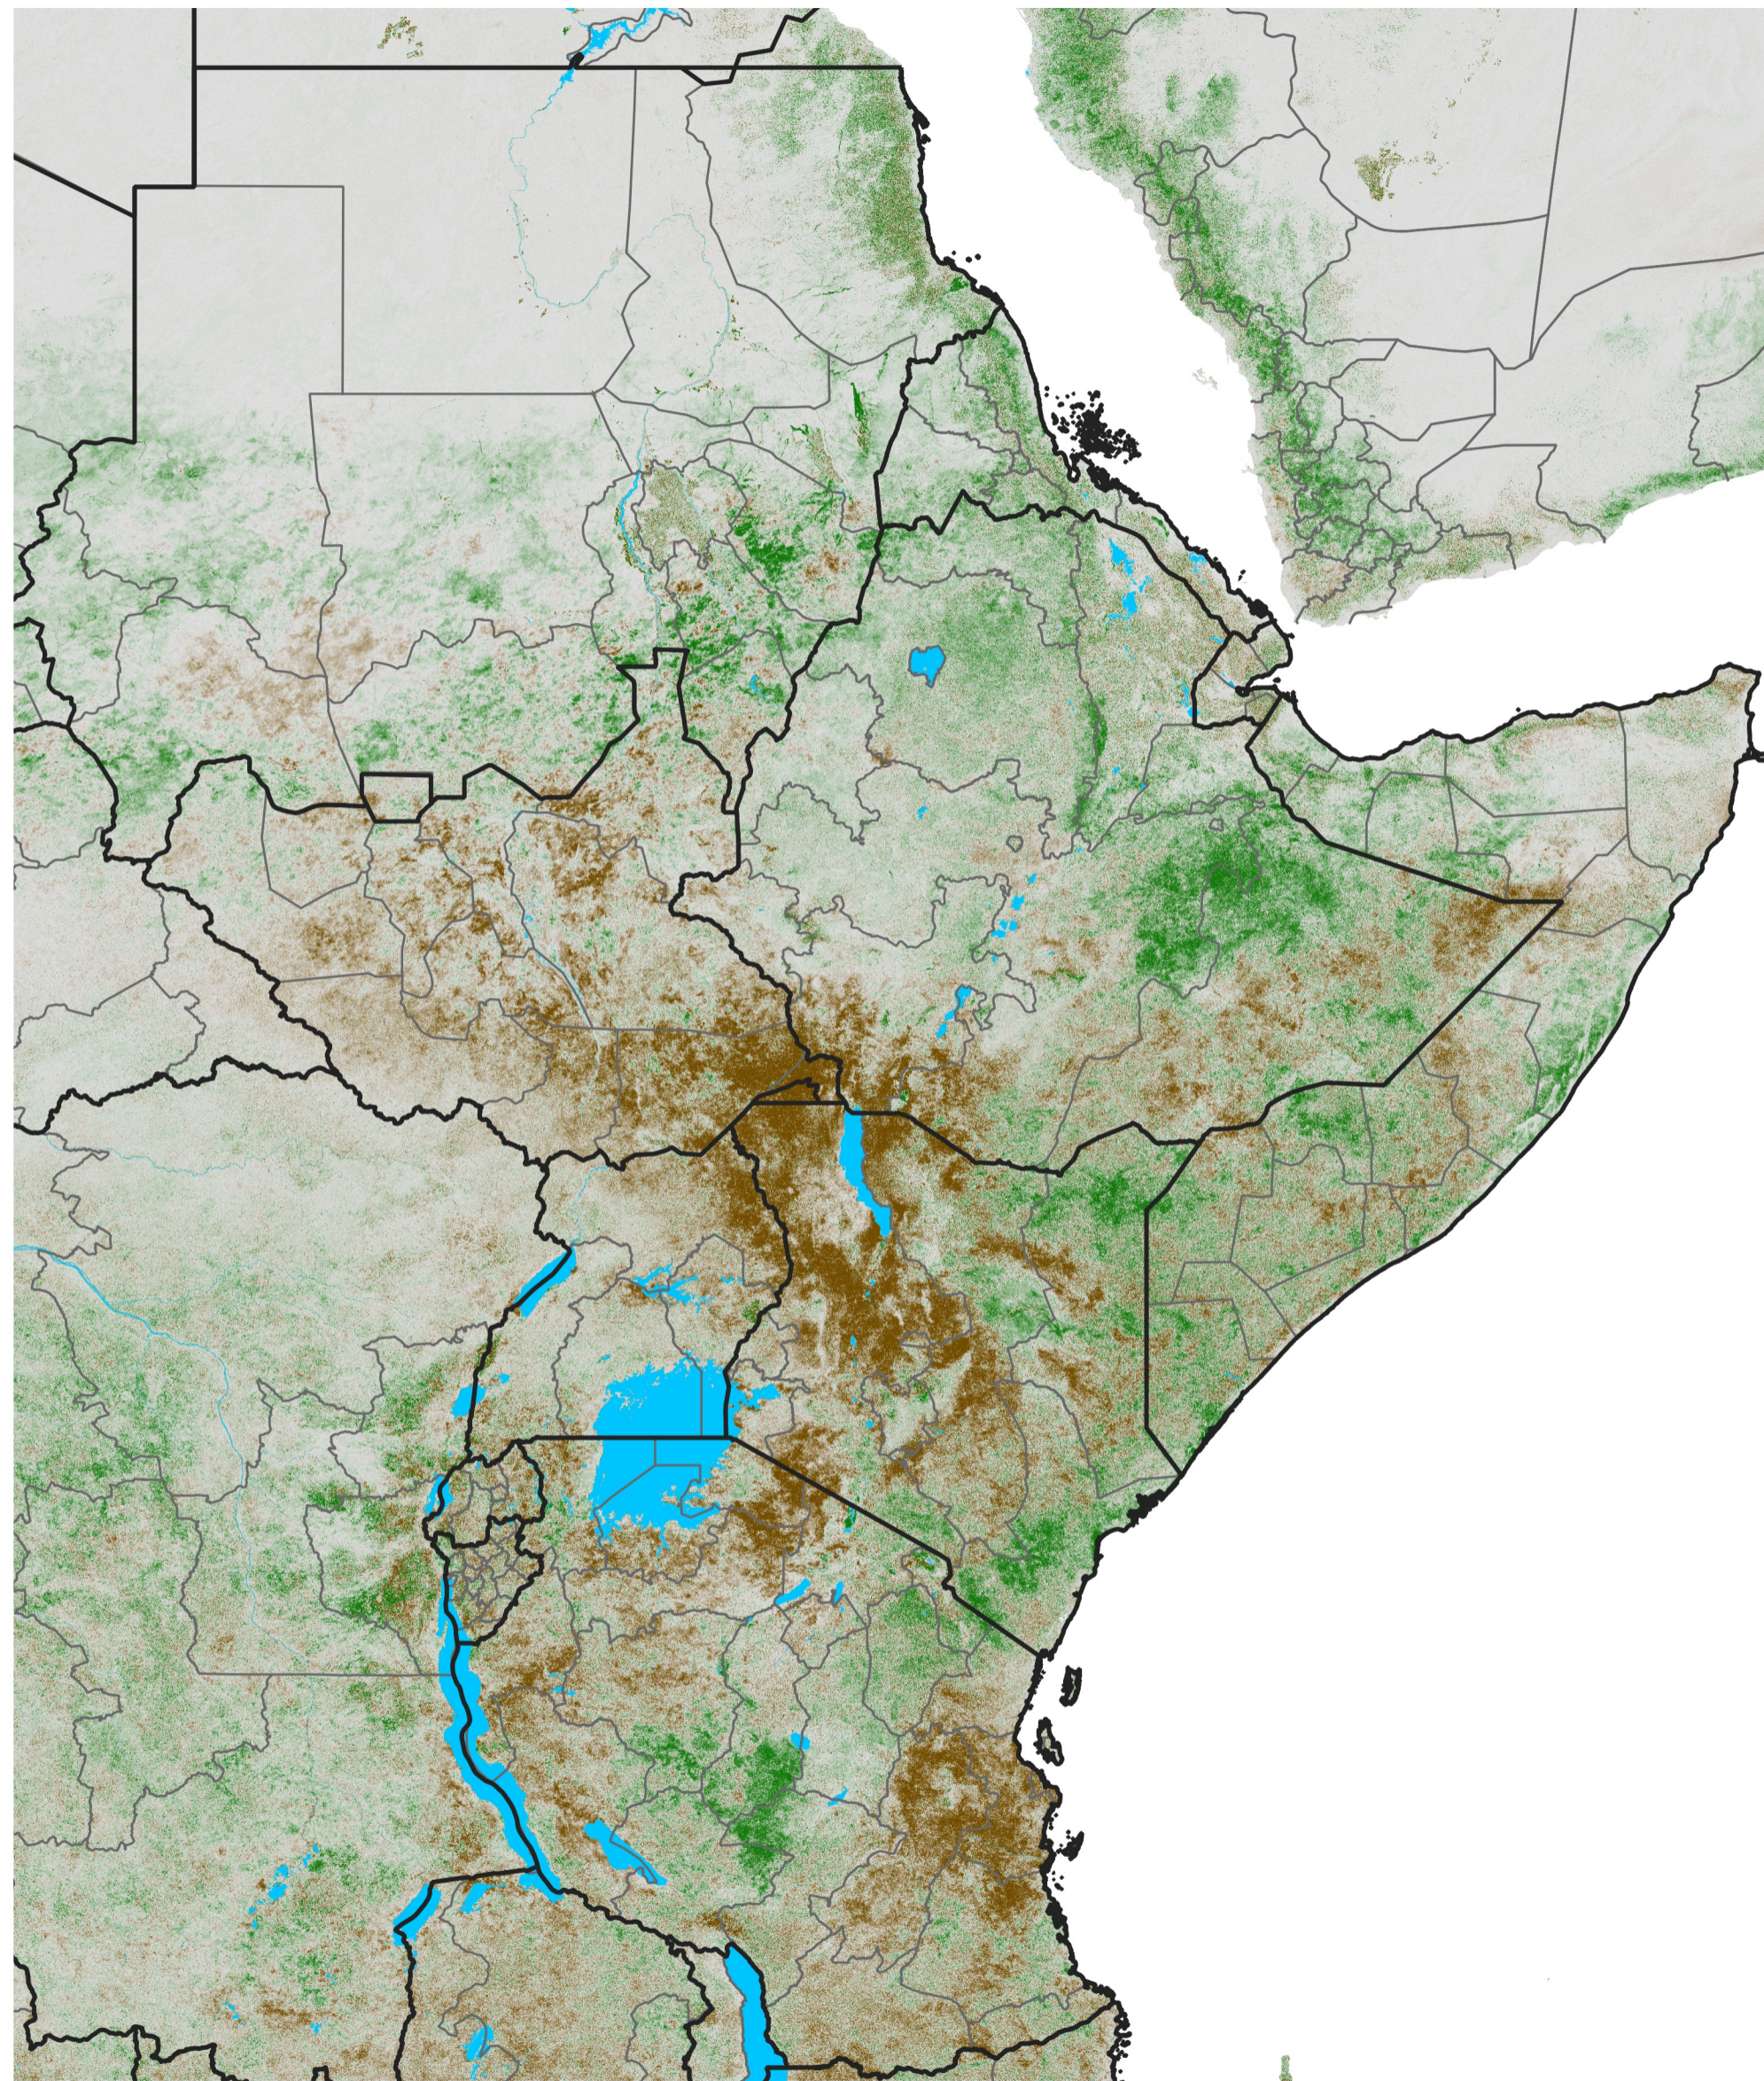

# East Africa NDVI Difference

2018 minus 2017

Period 64 / Nov 11 - 20, 2018

## NDVI Difference

< -0.3   -0.2   -0.1   -0.05   0.05   0.1   0.2   >0.3

Negative

No Difference

Positive