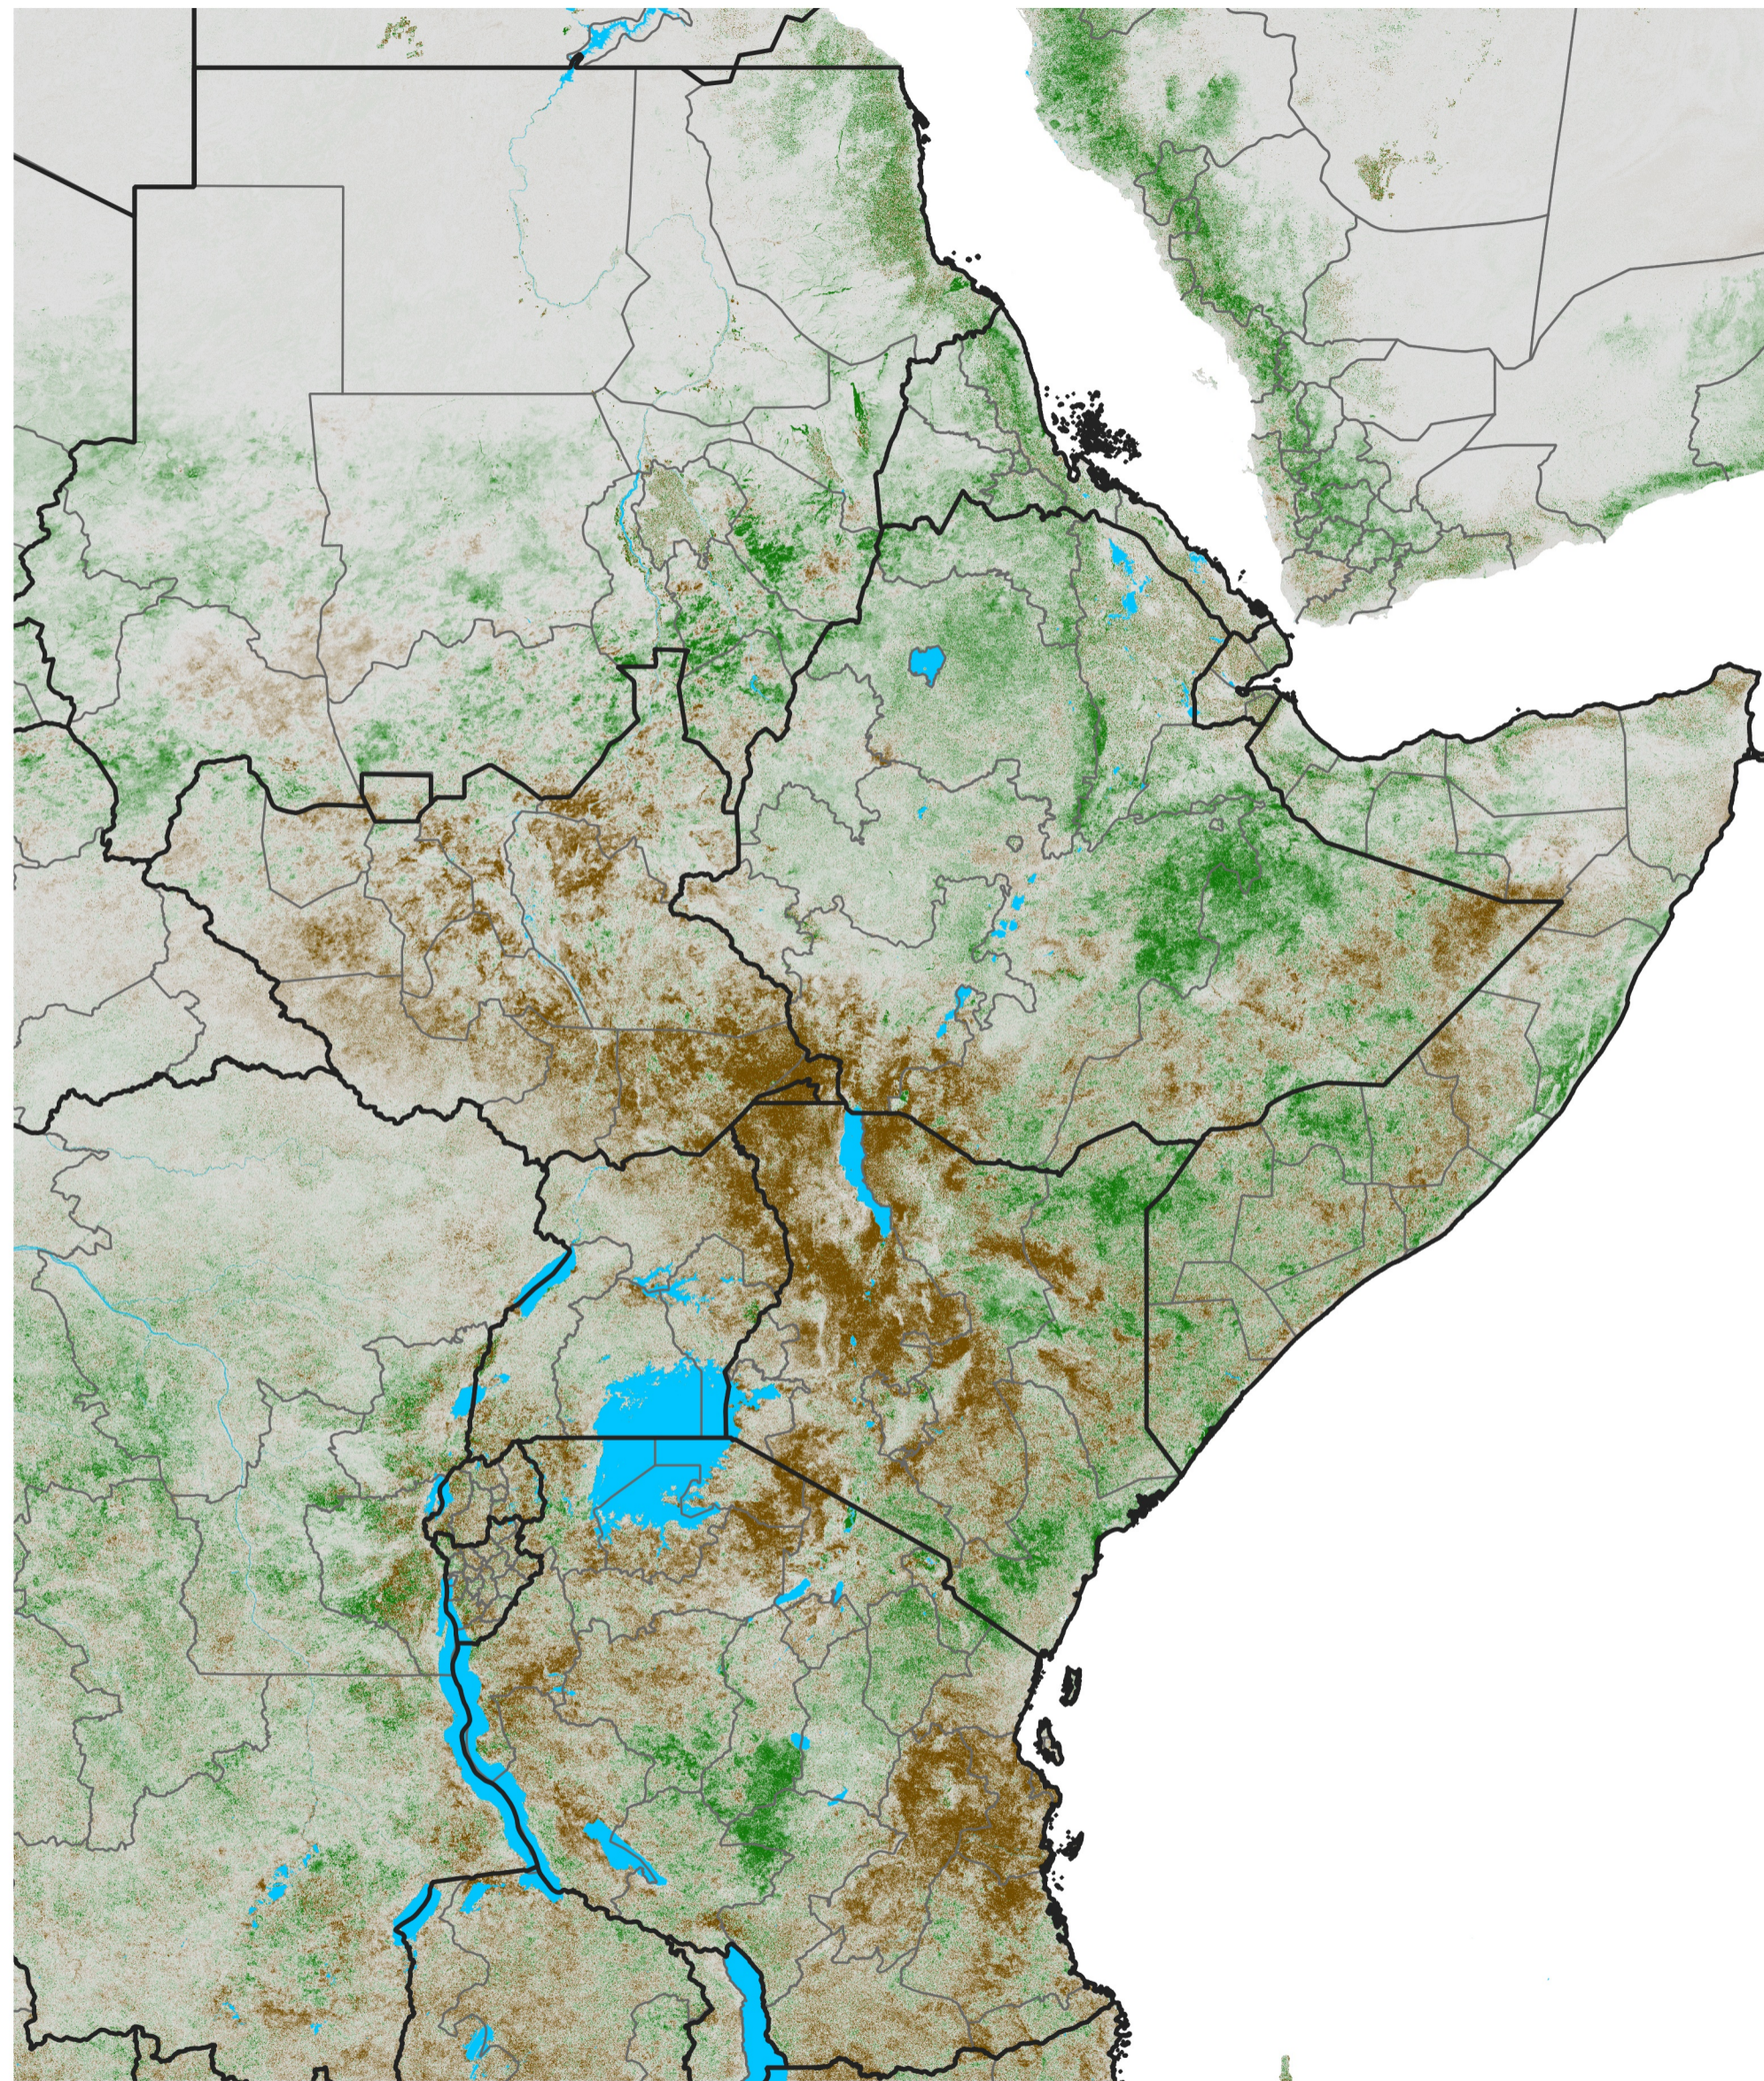

# East Africa NDVI Difference

2018 minus 2017

Period 65 / Nov 16 - 25, 2018

## NDVI Difference

< -0.3   -0.2   -0.1   -0.05   0.05   0.1   0.2   >0.3

Negative

No Difference

Positive