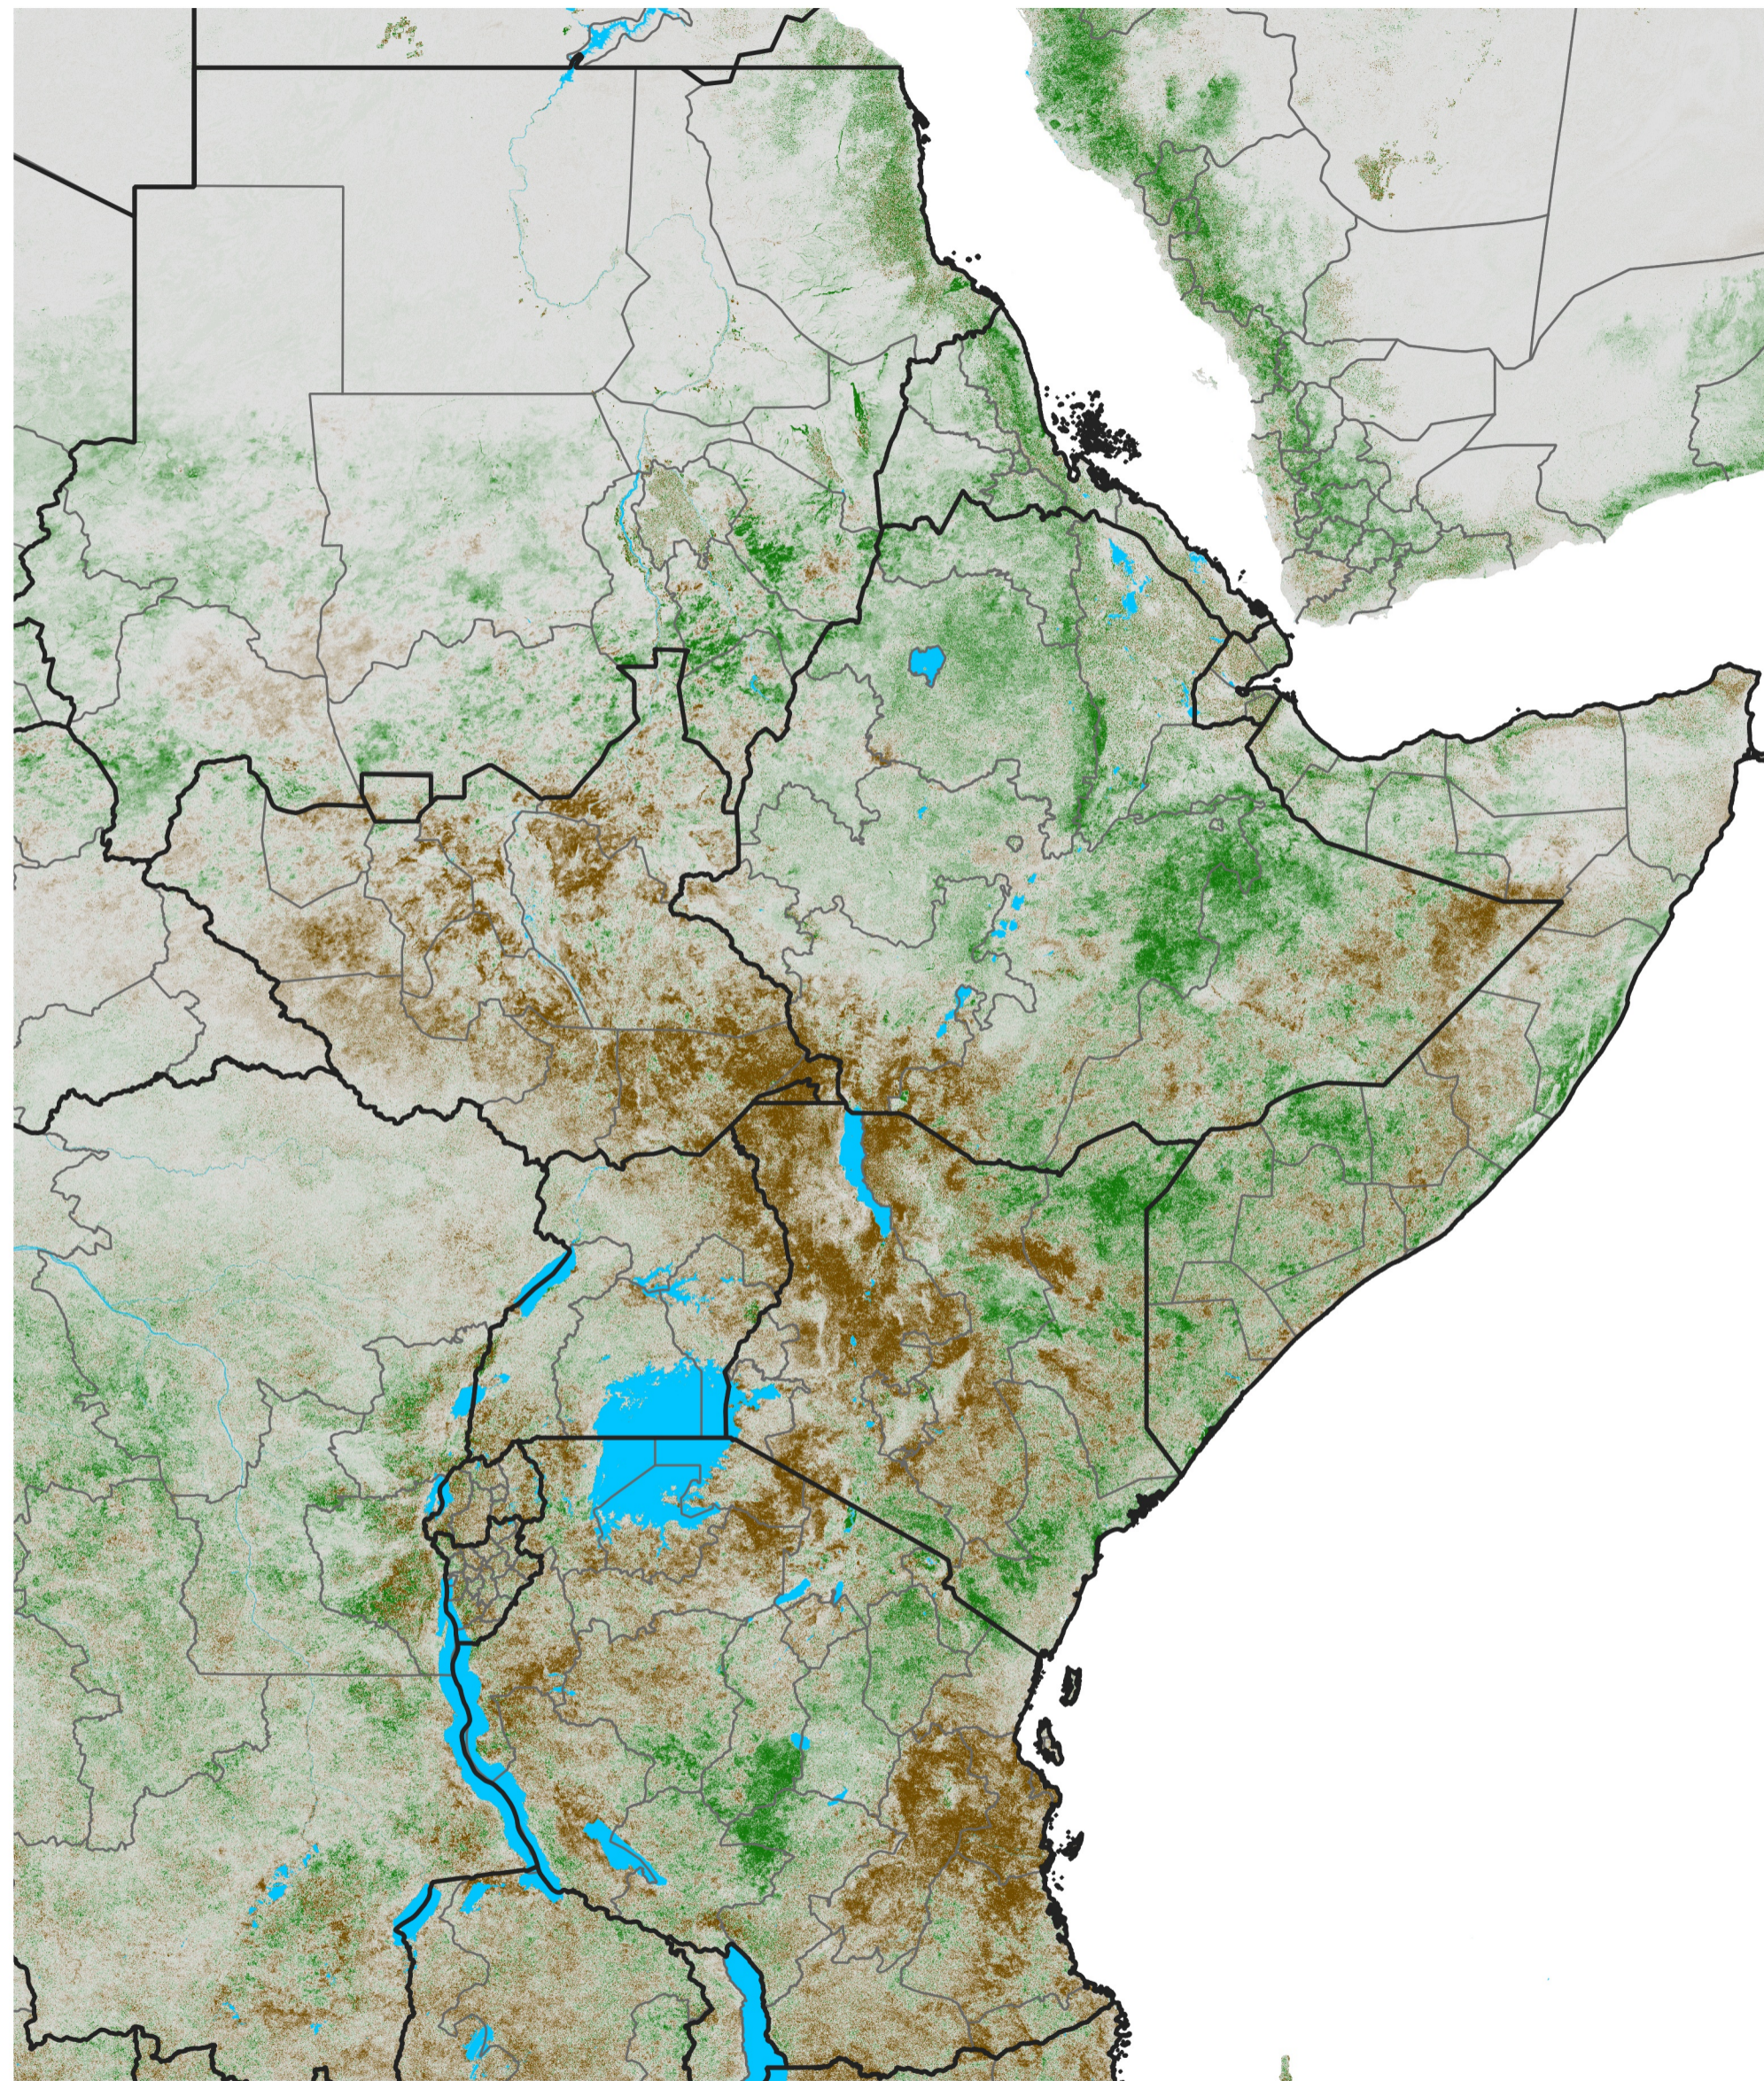

East Africa NDVI Difference

2018 minus 2017

Period 66 / Nov 21 - 30, 2018

NDVI Difference

< -0.3 -0.2 -0.1 -0.05 0.05 0.1 0.2 >0.3

Negative

No Difference

Positive