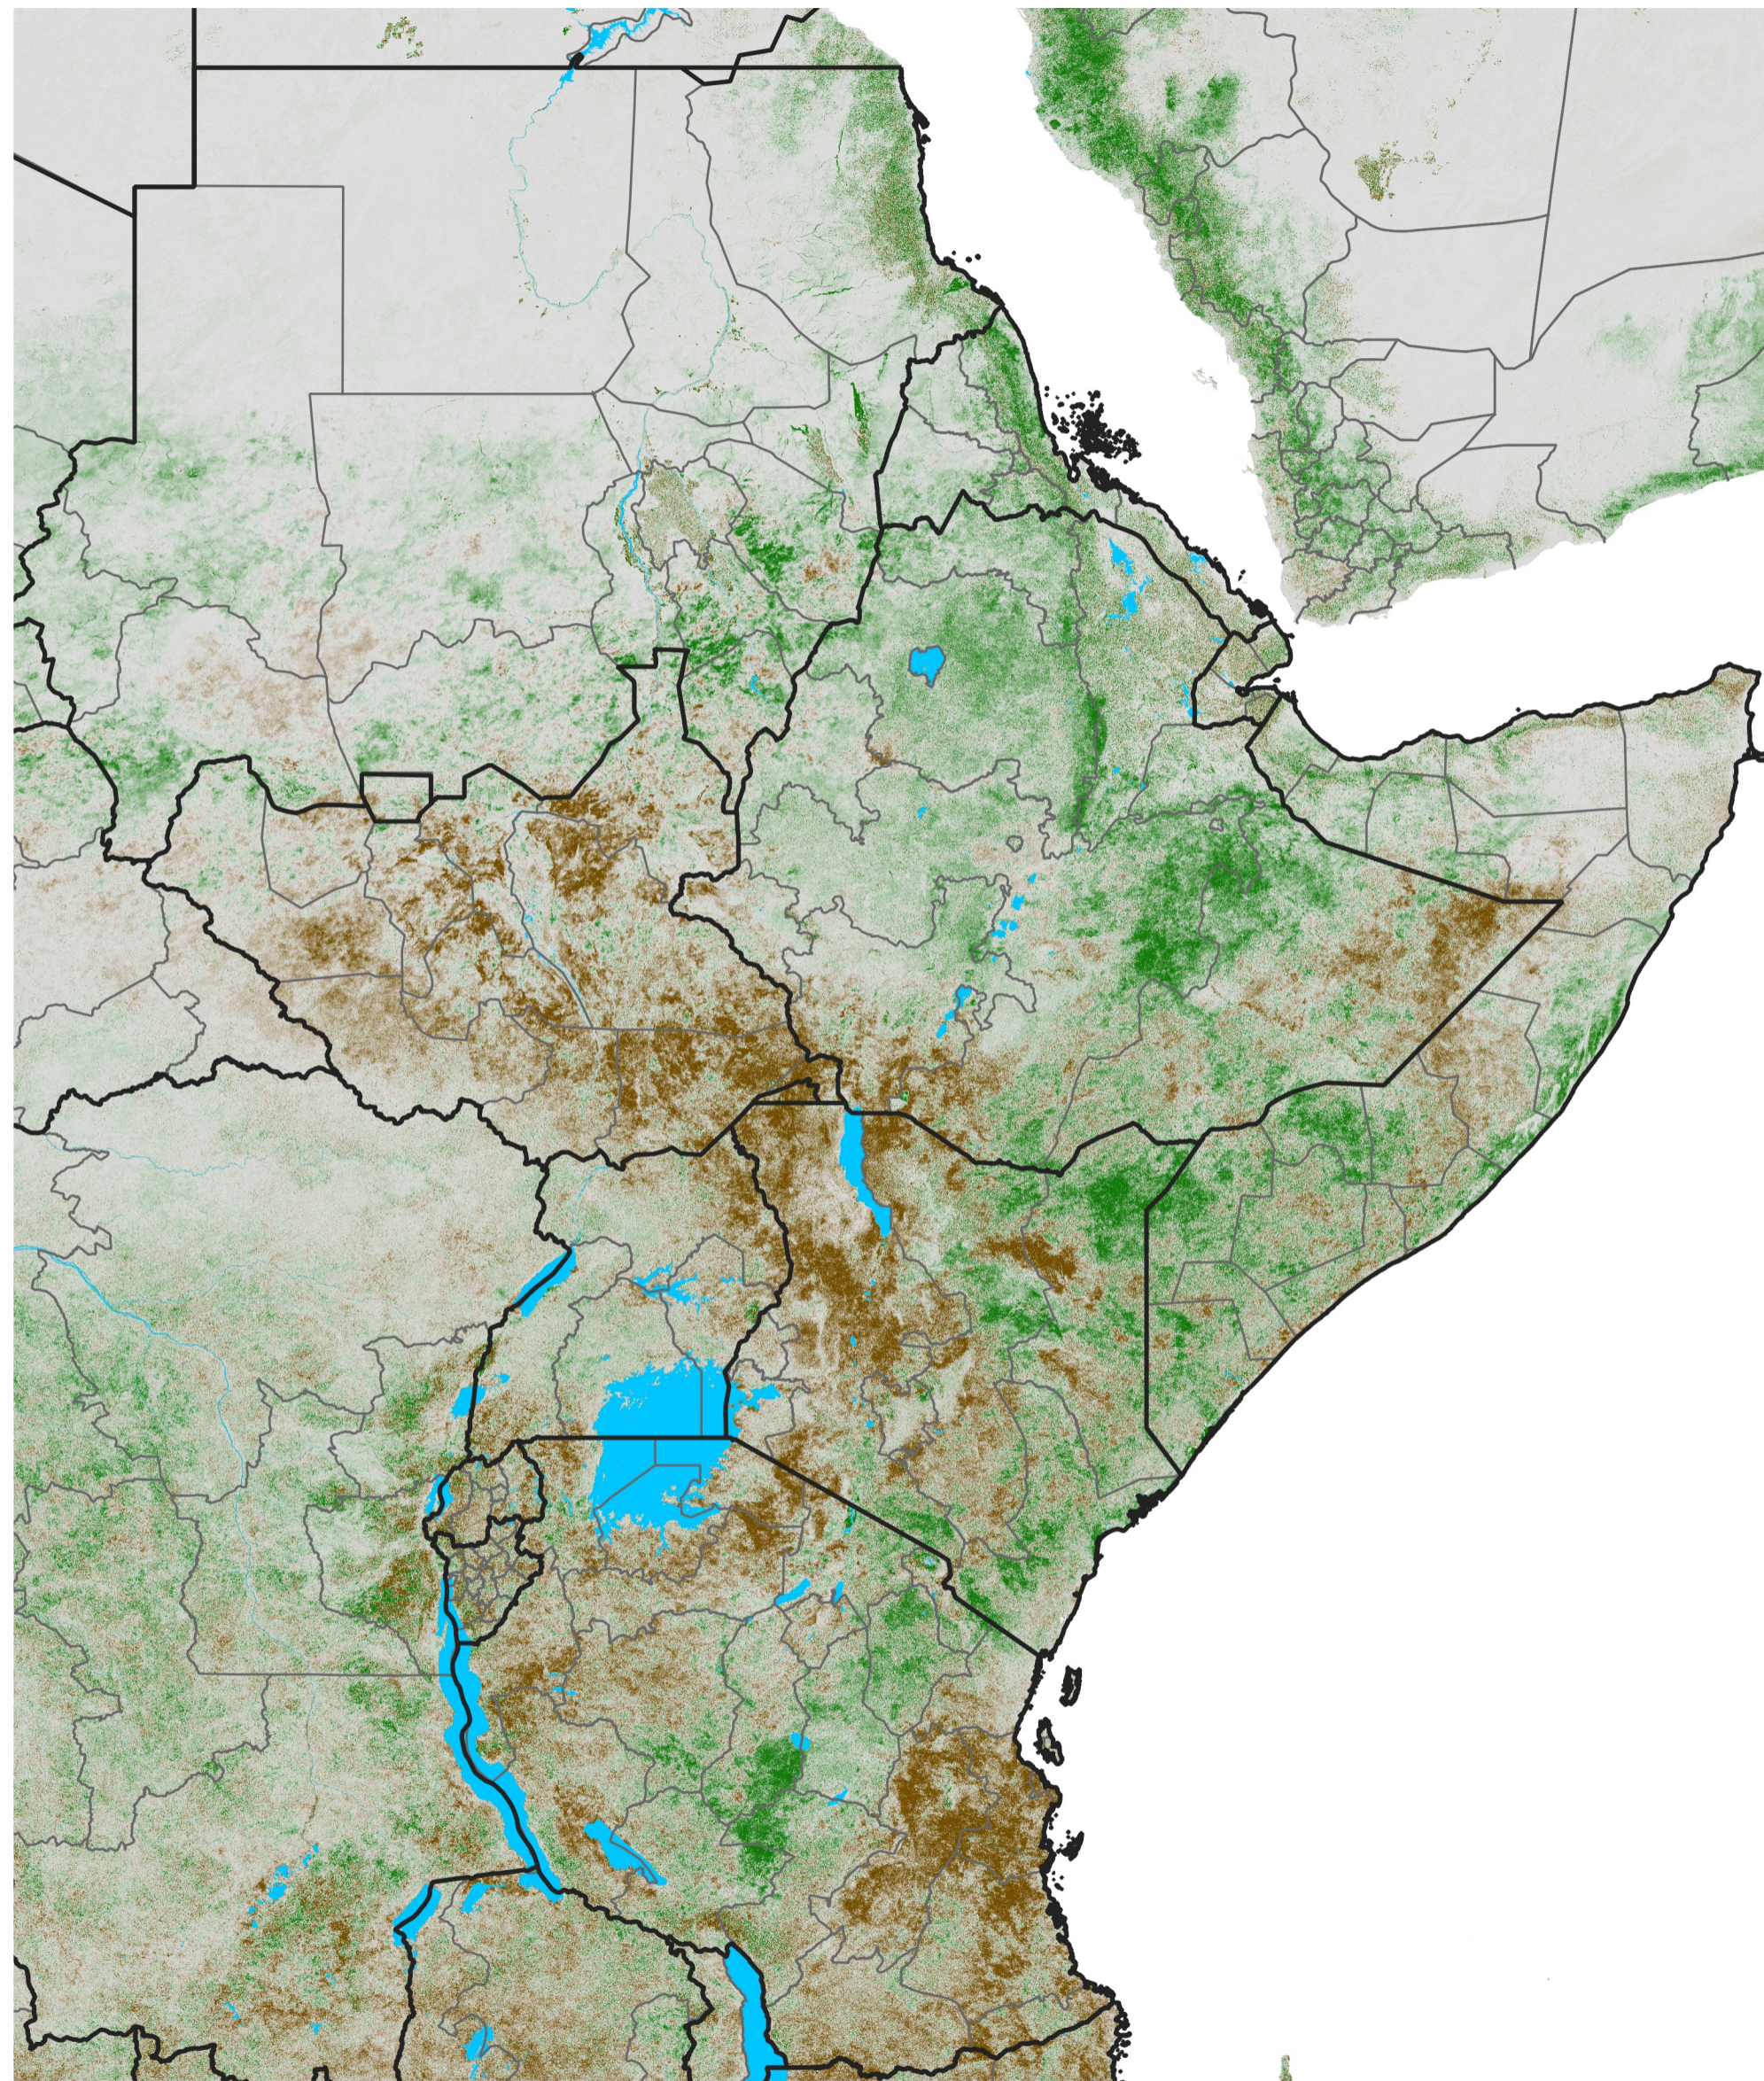

# East Africa NDVI Difference

2018 minus 2017

Period 67 / Nov 26 - Dec 05, 2018

## NDVI Difference

< -0.3   -0.2   -0.1   -0.05   0.05   0.1   0.2   >0.3

Negative

No Difference

Positive