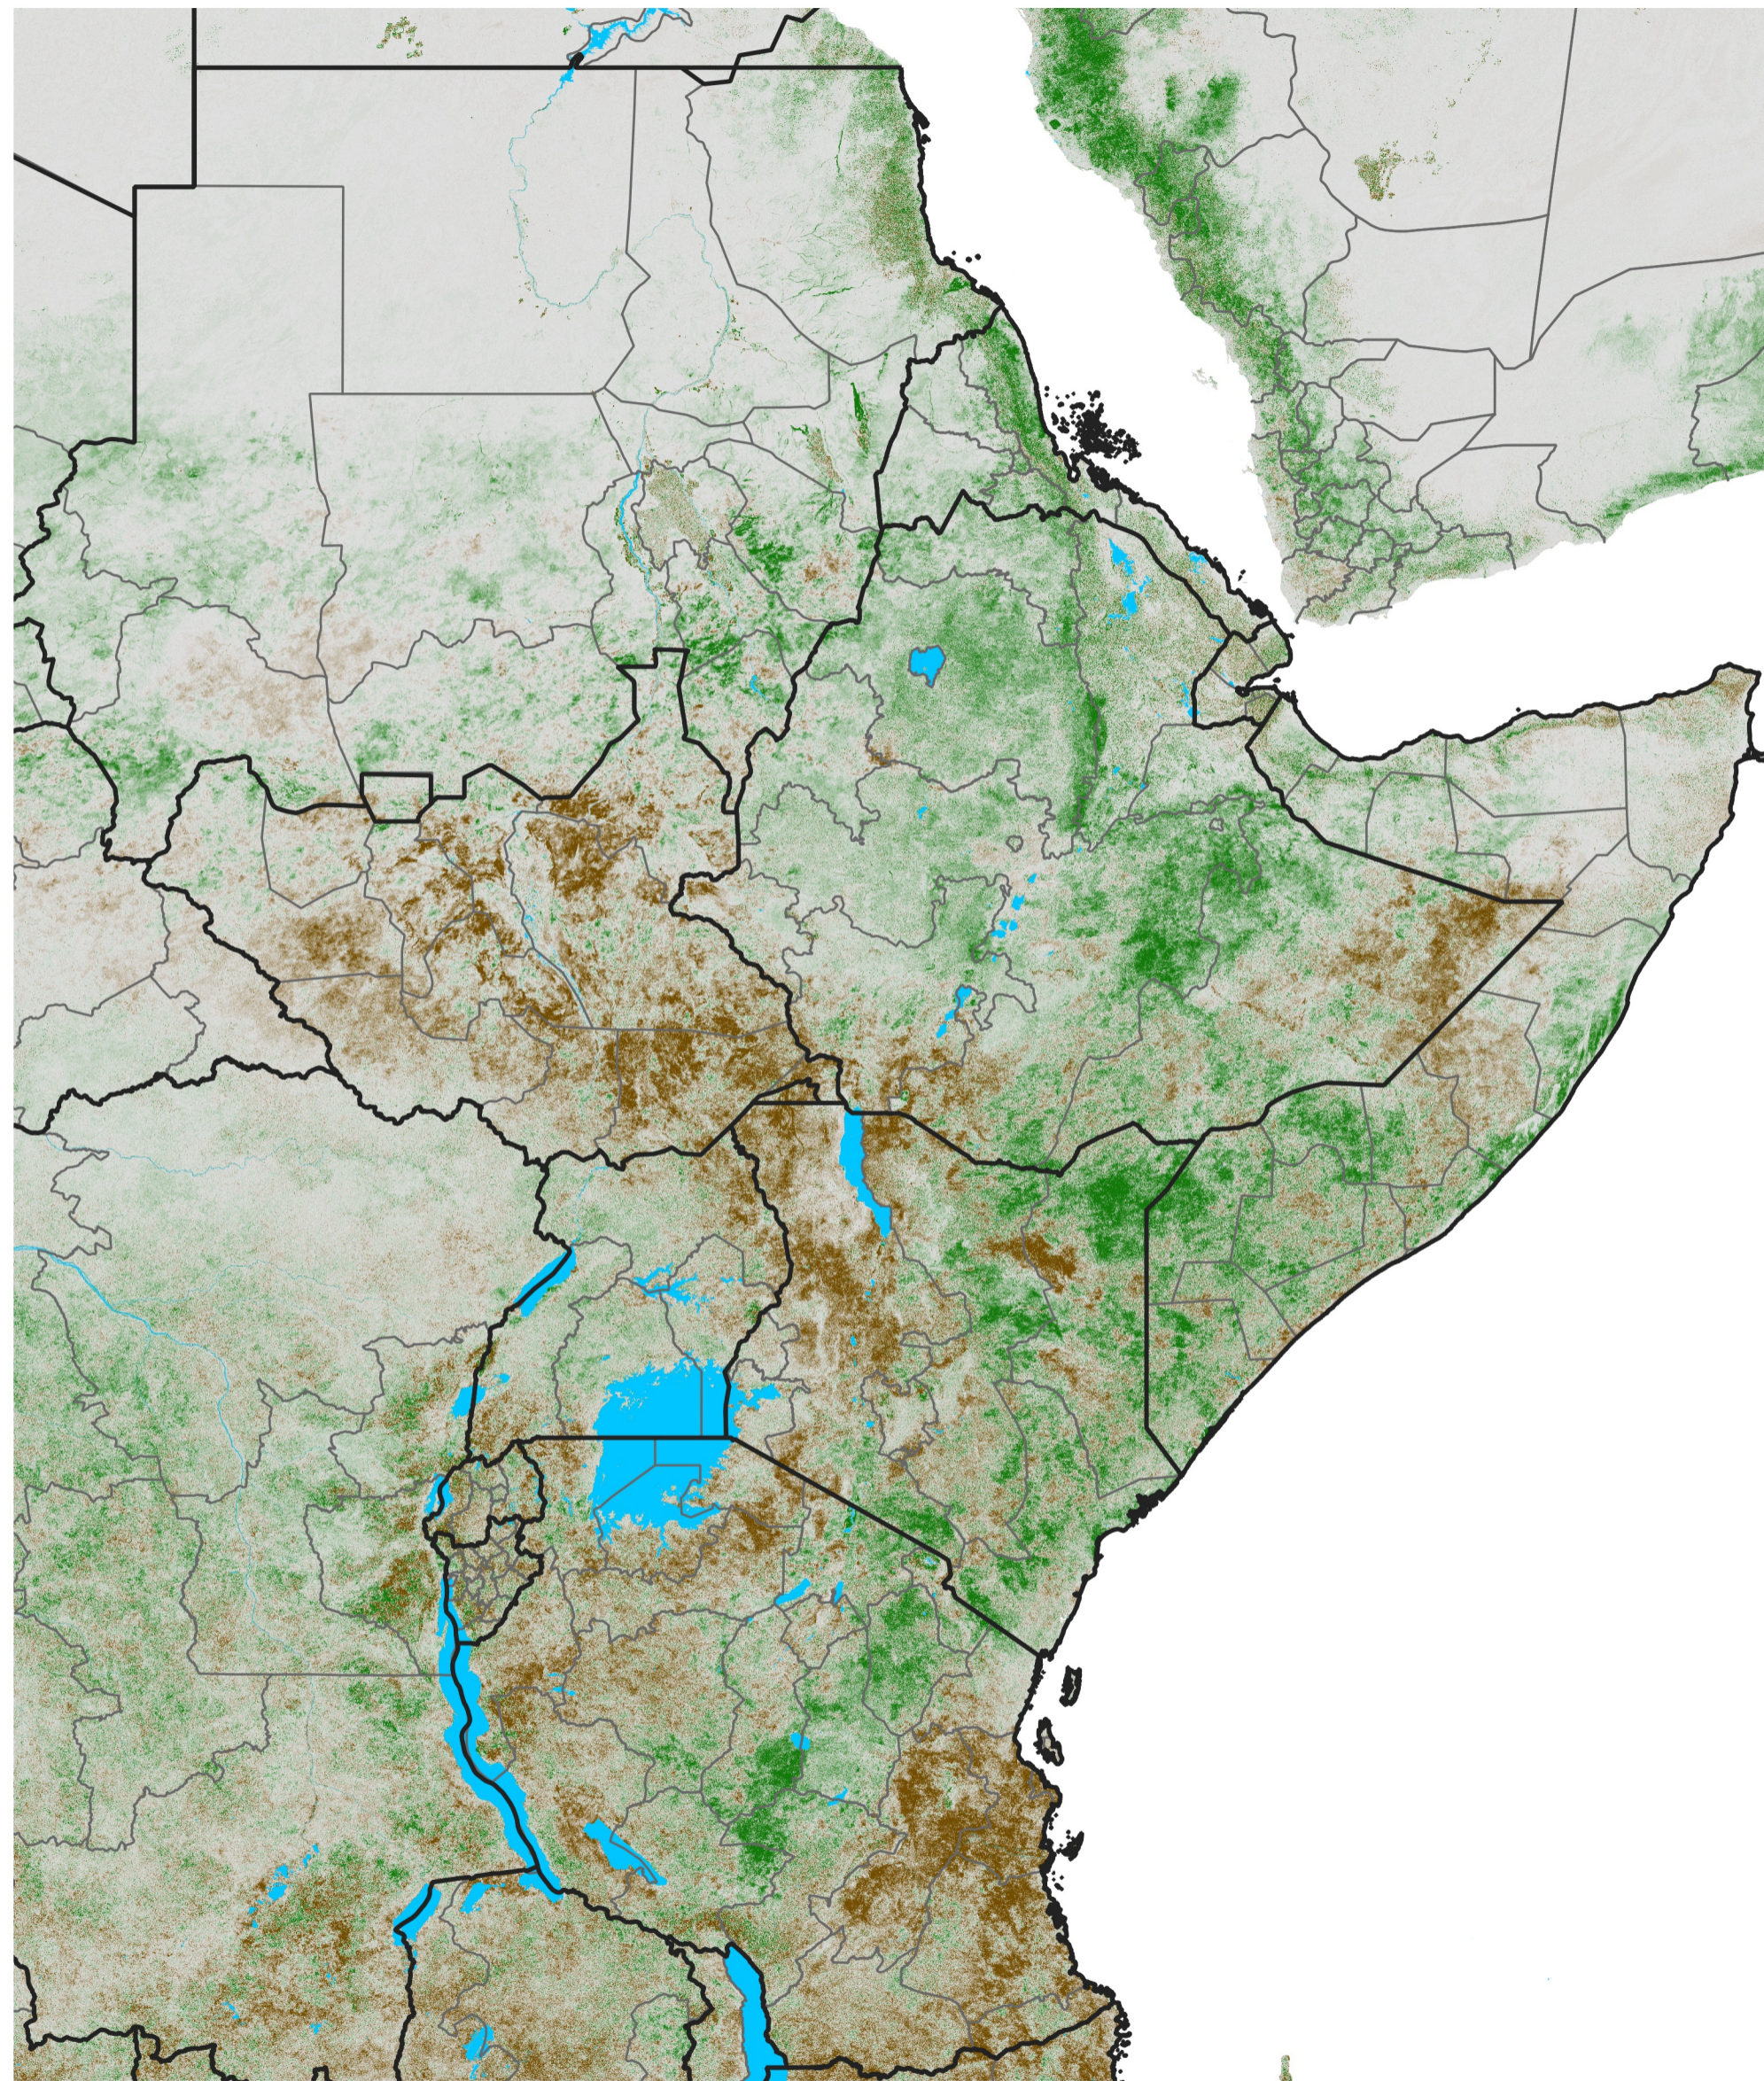

# East Africa NDVI Difference

2018 minus 2017

Period 68 / Dec 01 - 10, 2018

## NDVI Difference

< -0.3   -0.2   -0.1   -0.05   0.05   0.1   0.2   >0.3

Negative

No Difference

Positive