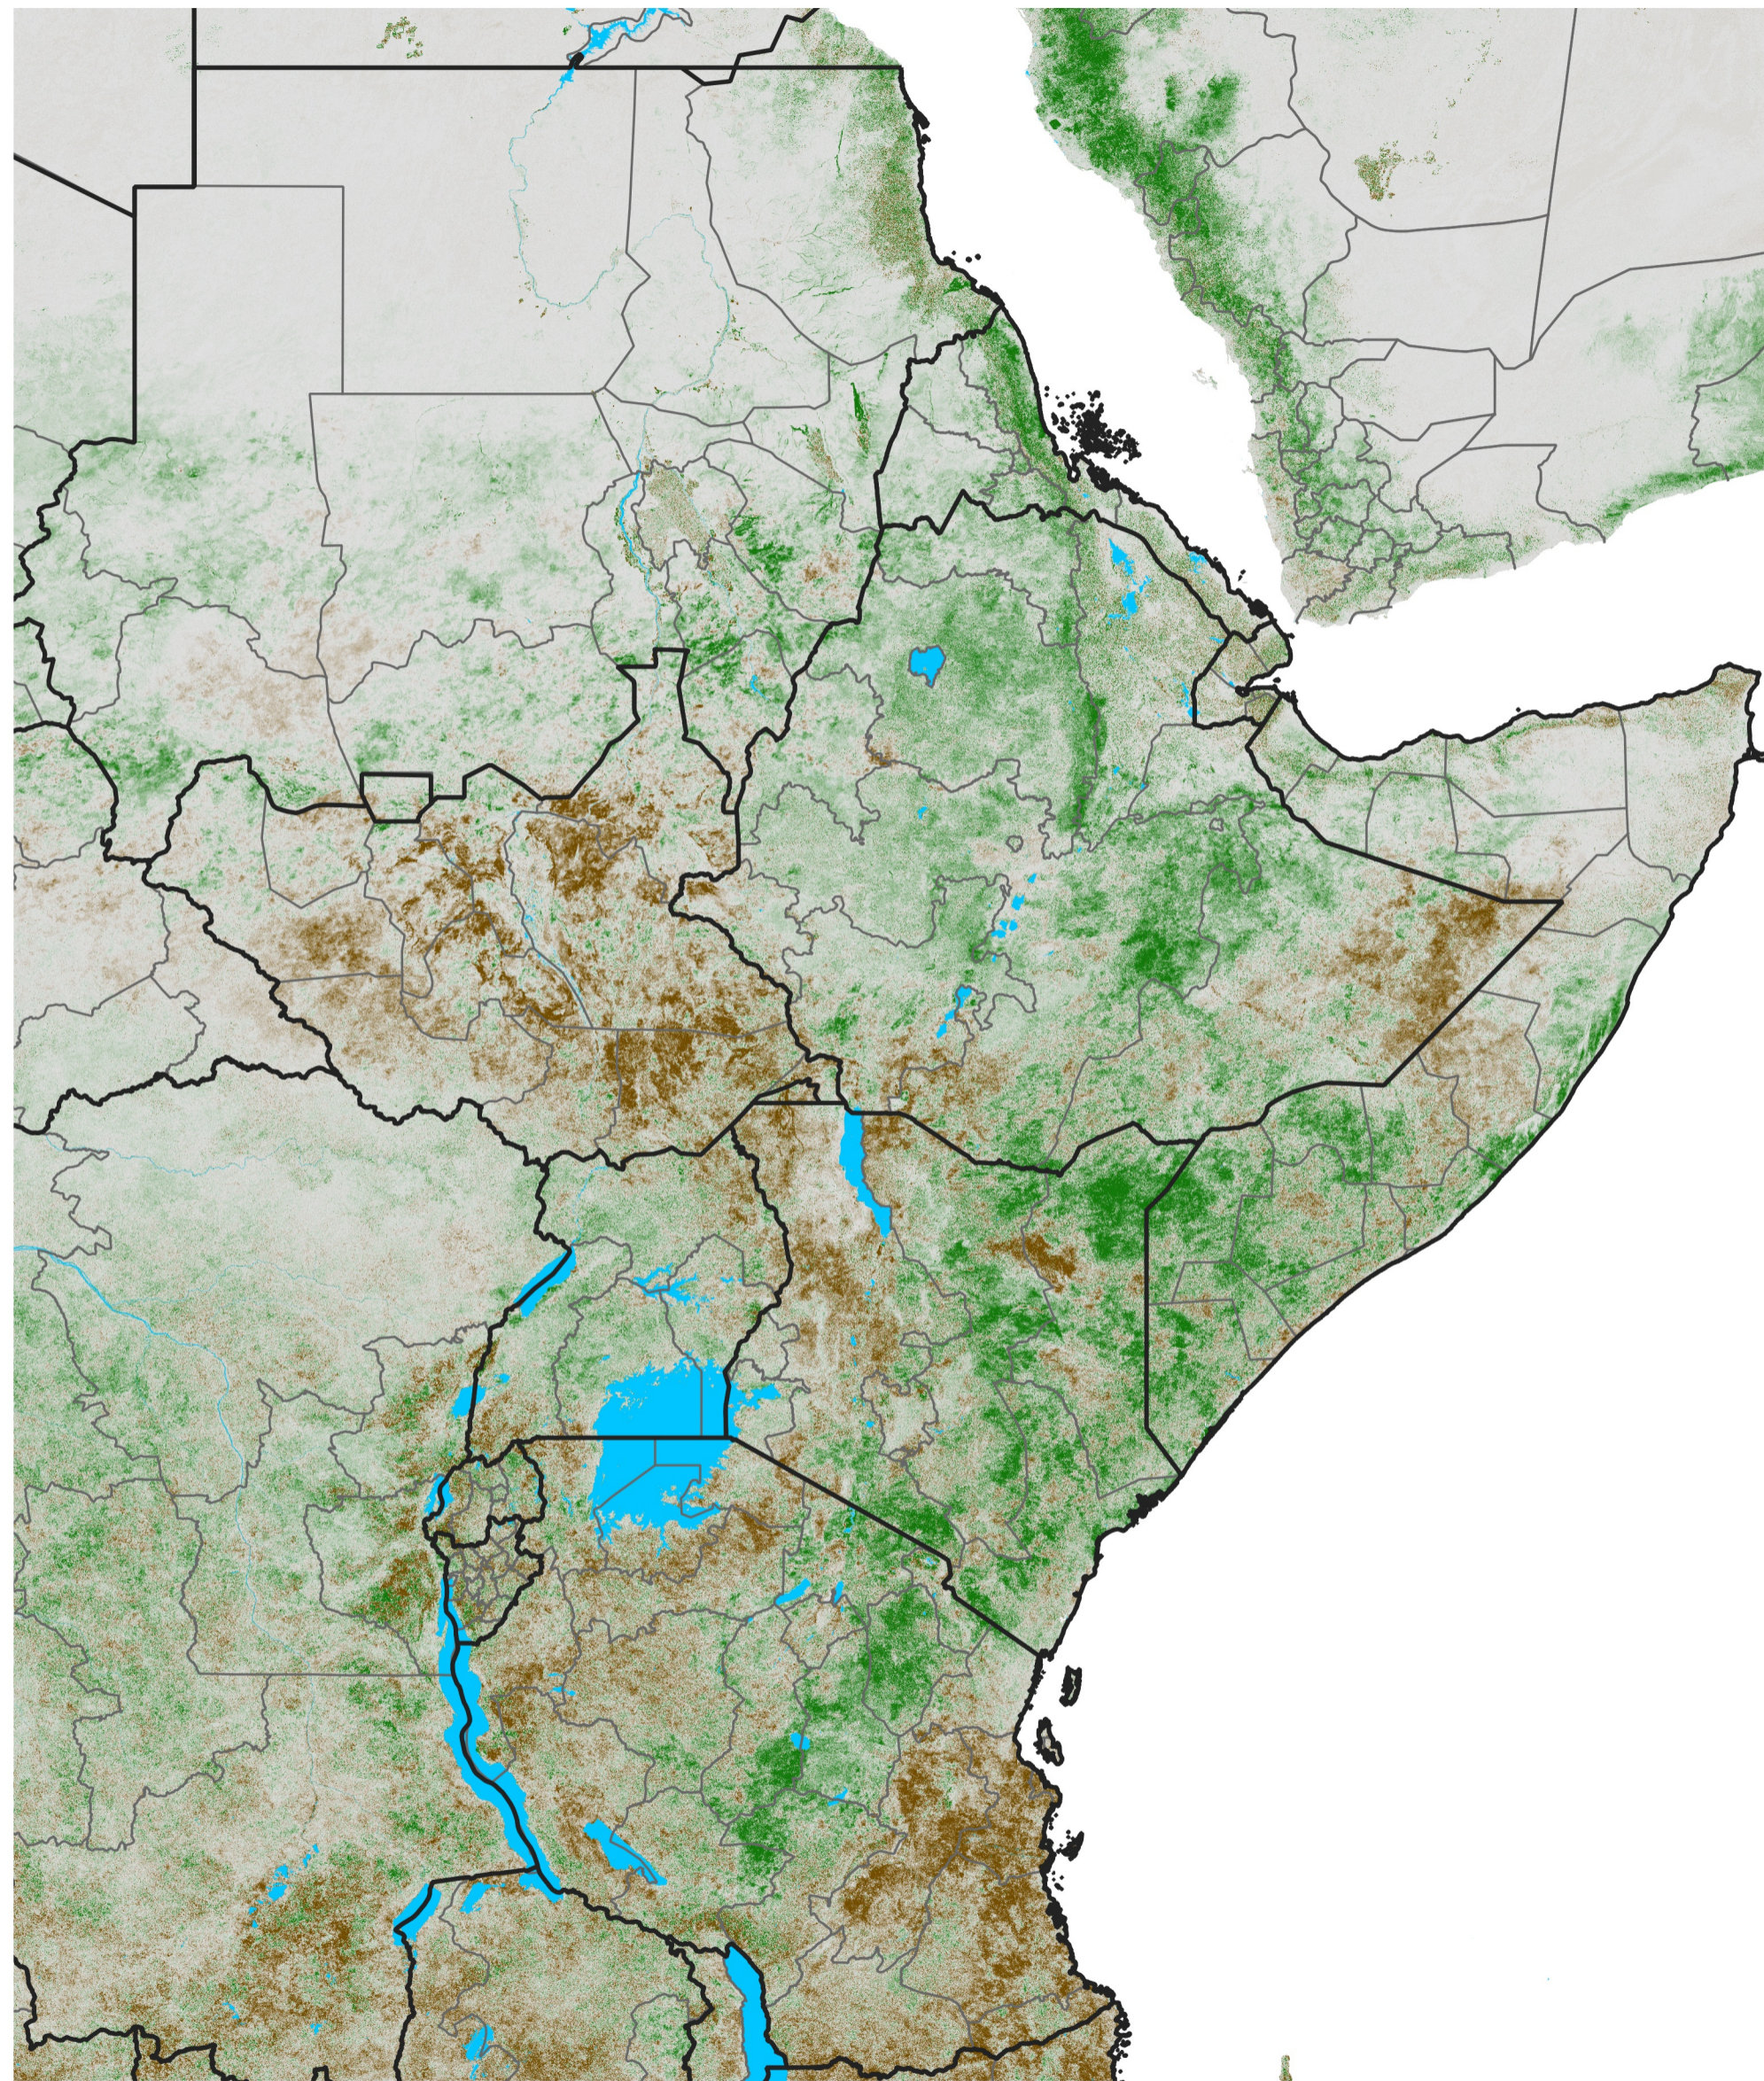

East Africa NDVI Difference

2018 minus 2017

Period 69 / Dec 06 - 15, 2018

NDVI Difference

< -0.3 -0.2 -0.1 -0.05 0.05 0.1 0.2 >0.3

Negative

No Difference

Positive