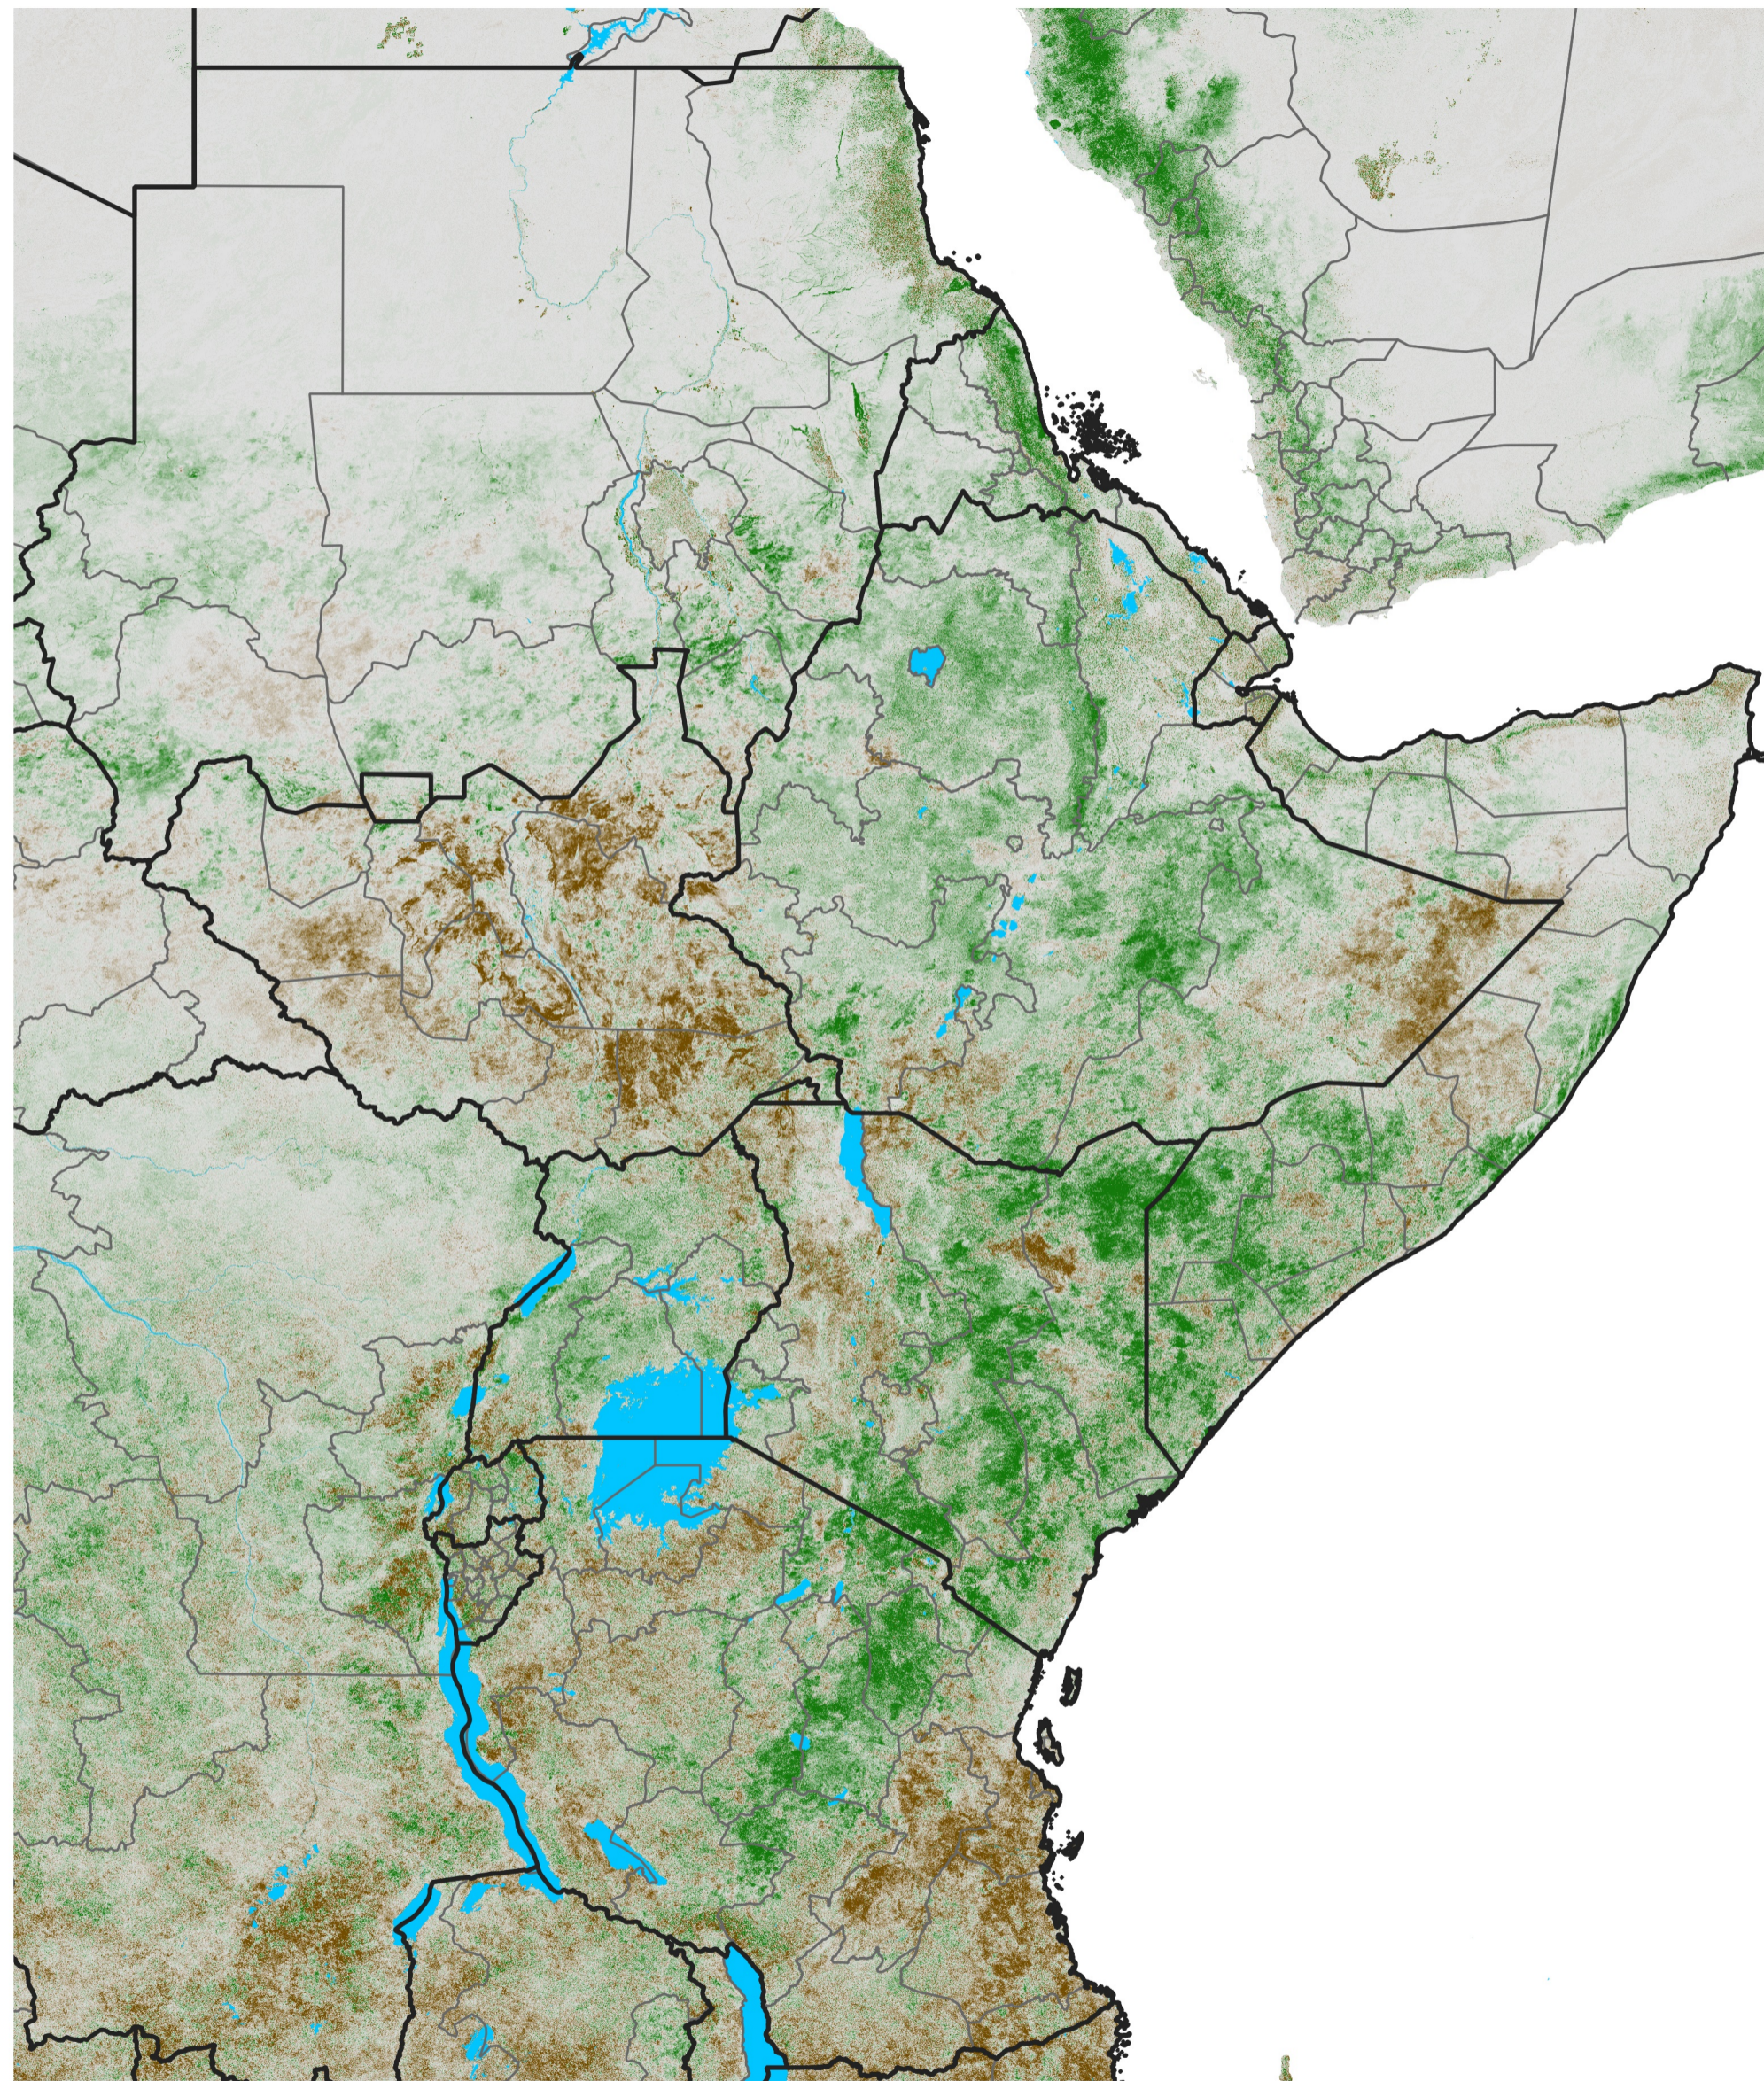

East Africa NDVI Difference

2018 minus 2017

Period 70 / Dec 11 - 20, 2018

NDVI Difference

< -0.3 -0.2 -0.1 -0.05 0.05 0.1 0.2 >0.3

Negative

No Difference

Positive