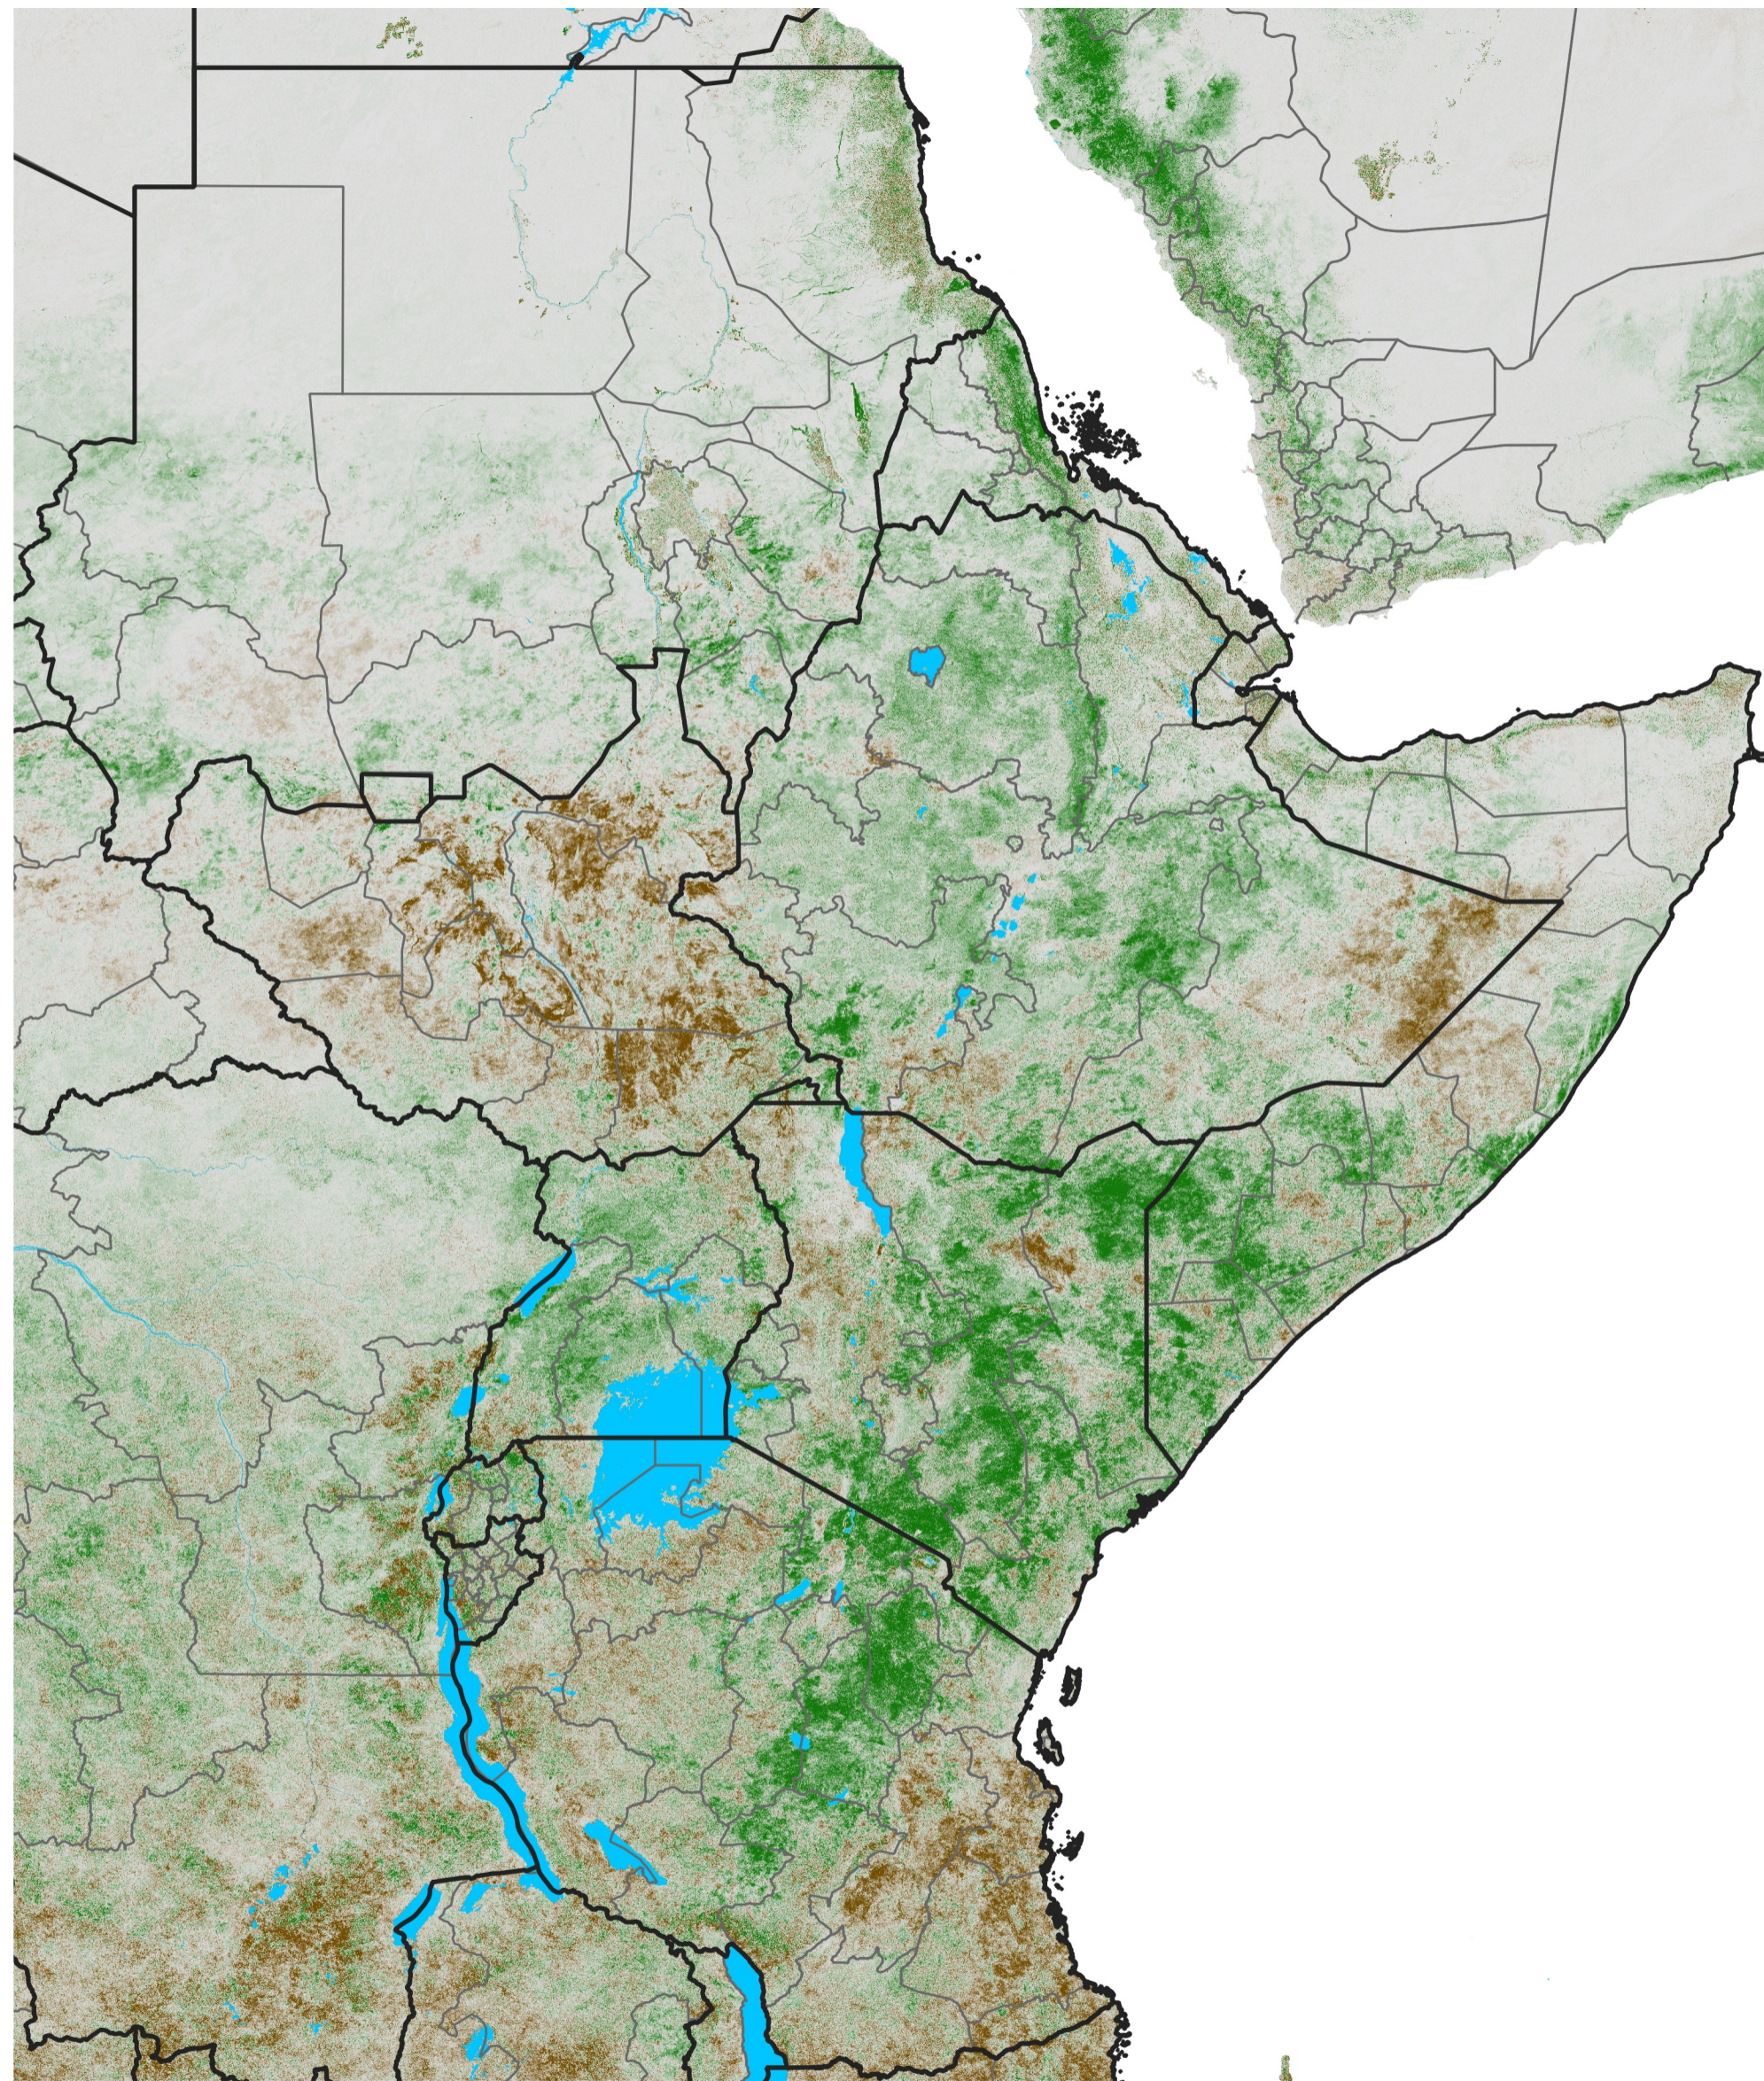

East Africa NDVI Difference

2018 minus 2017

Period 71 / Dec 16 - 25, 2018

NDVI Difference

< -0.3 -0.2 -0.1 -0.05 0.05 0.1 0.2 >0.3

Negative

No Difference

Positive