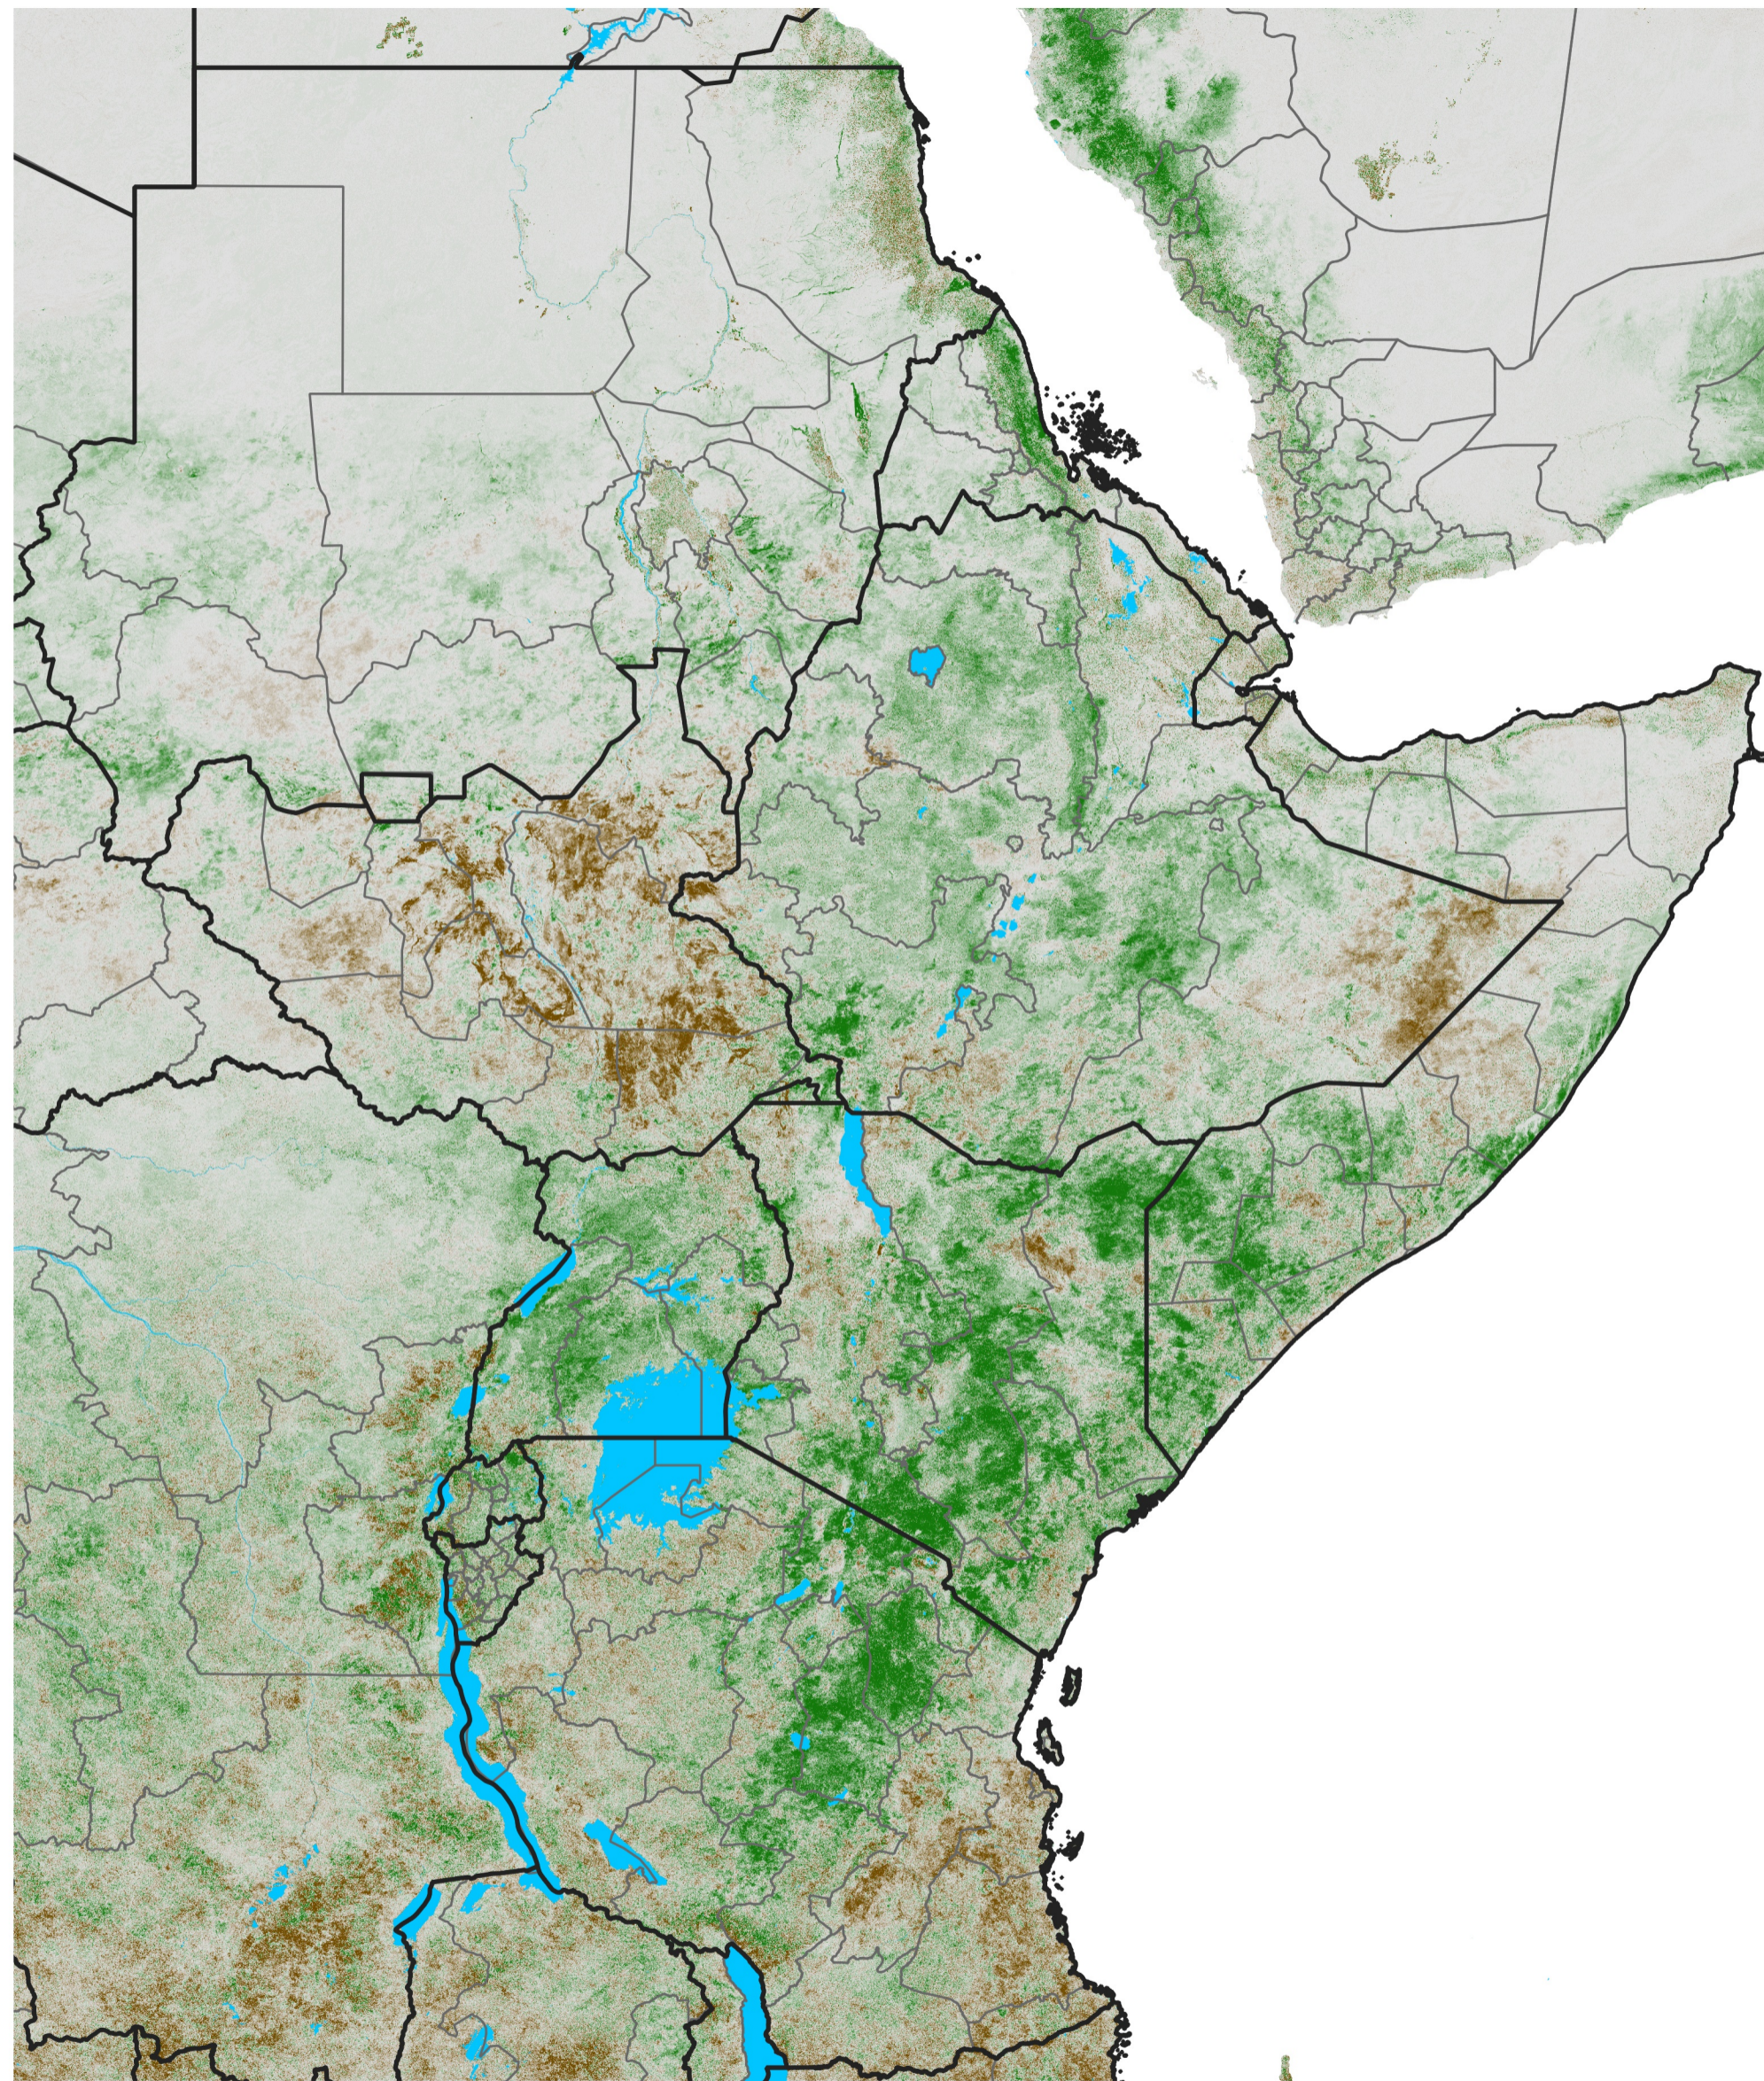

East Africa NDVI Difference

2018 minus 2017

Period 72 / Dec 21 - 31, 2018

NDVI Difference

< -0.3 -0.2 -0.1 -0.05 0.05 0.1 0.2 >0.3

Negative

No Difference

Positive