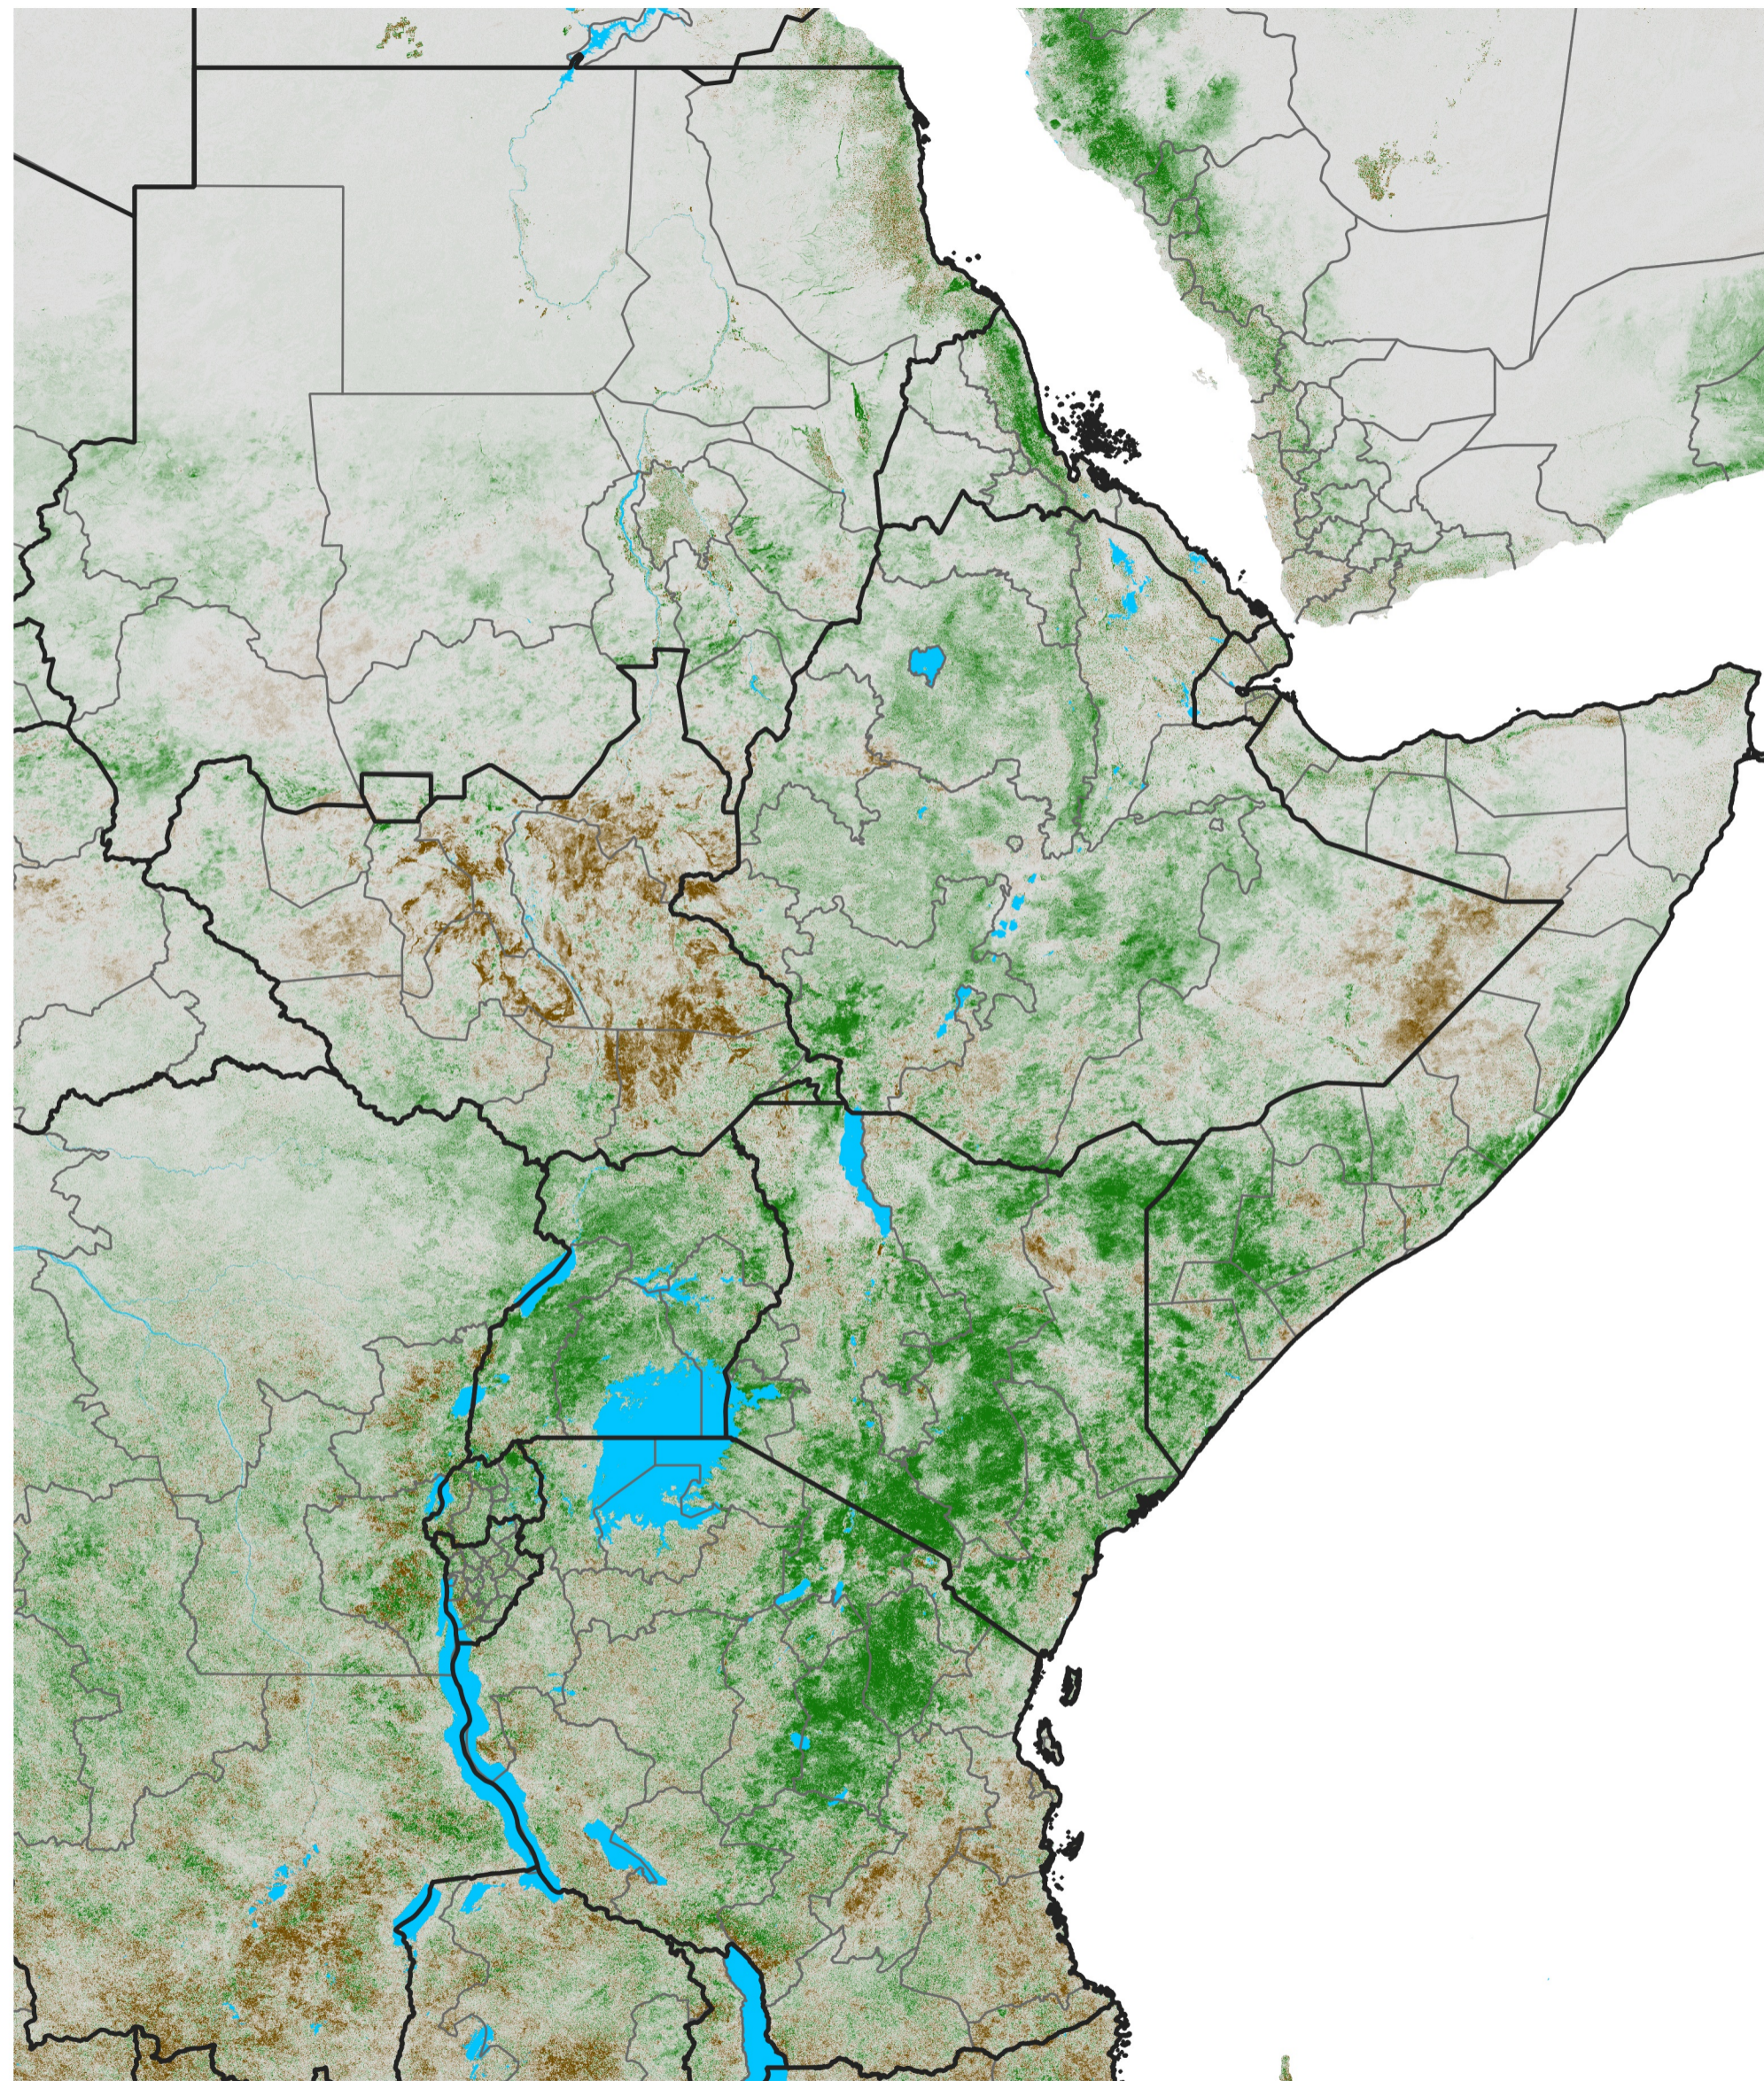

East Africa NDVI Difference

2019 minus 2018

Period 01 / Dec 26, 2018 - Jan 05, 2019

NDVI Difference

< -0.3 -0.2 -0.1 -0.05 0.05 0.1 0.2 >0.3

Negative

No Difference

Positive