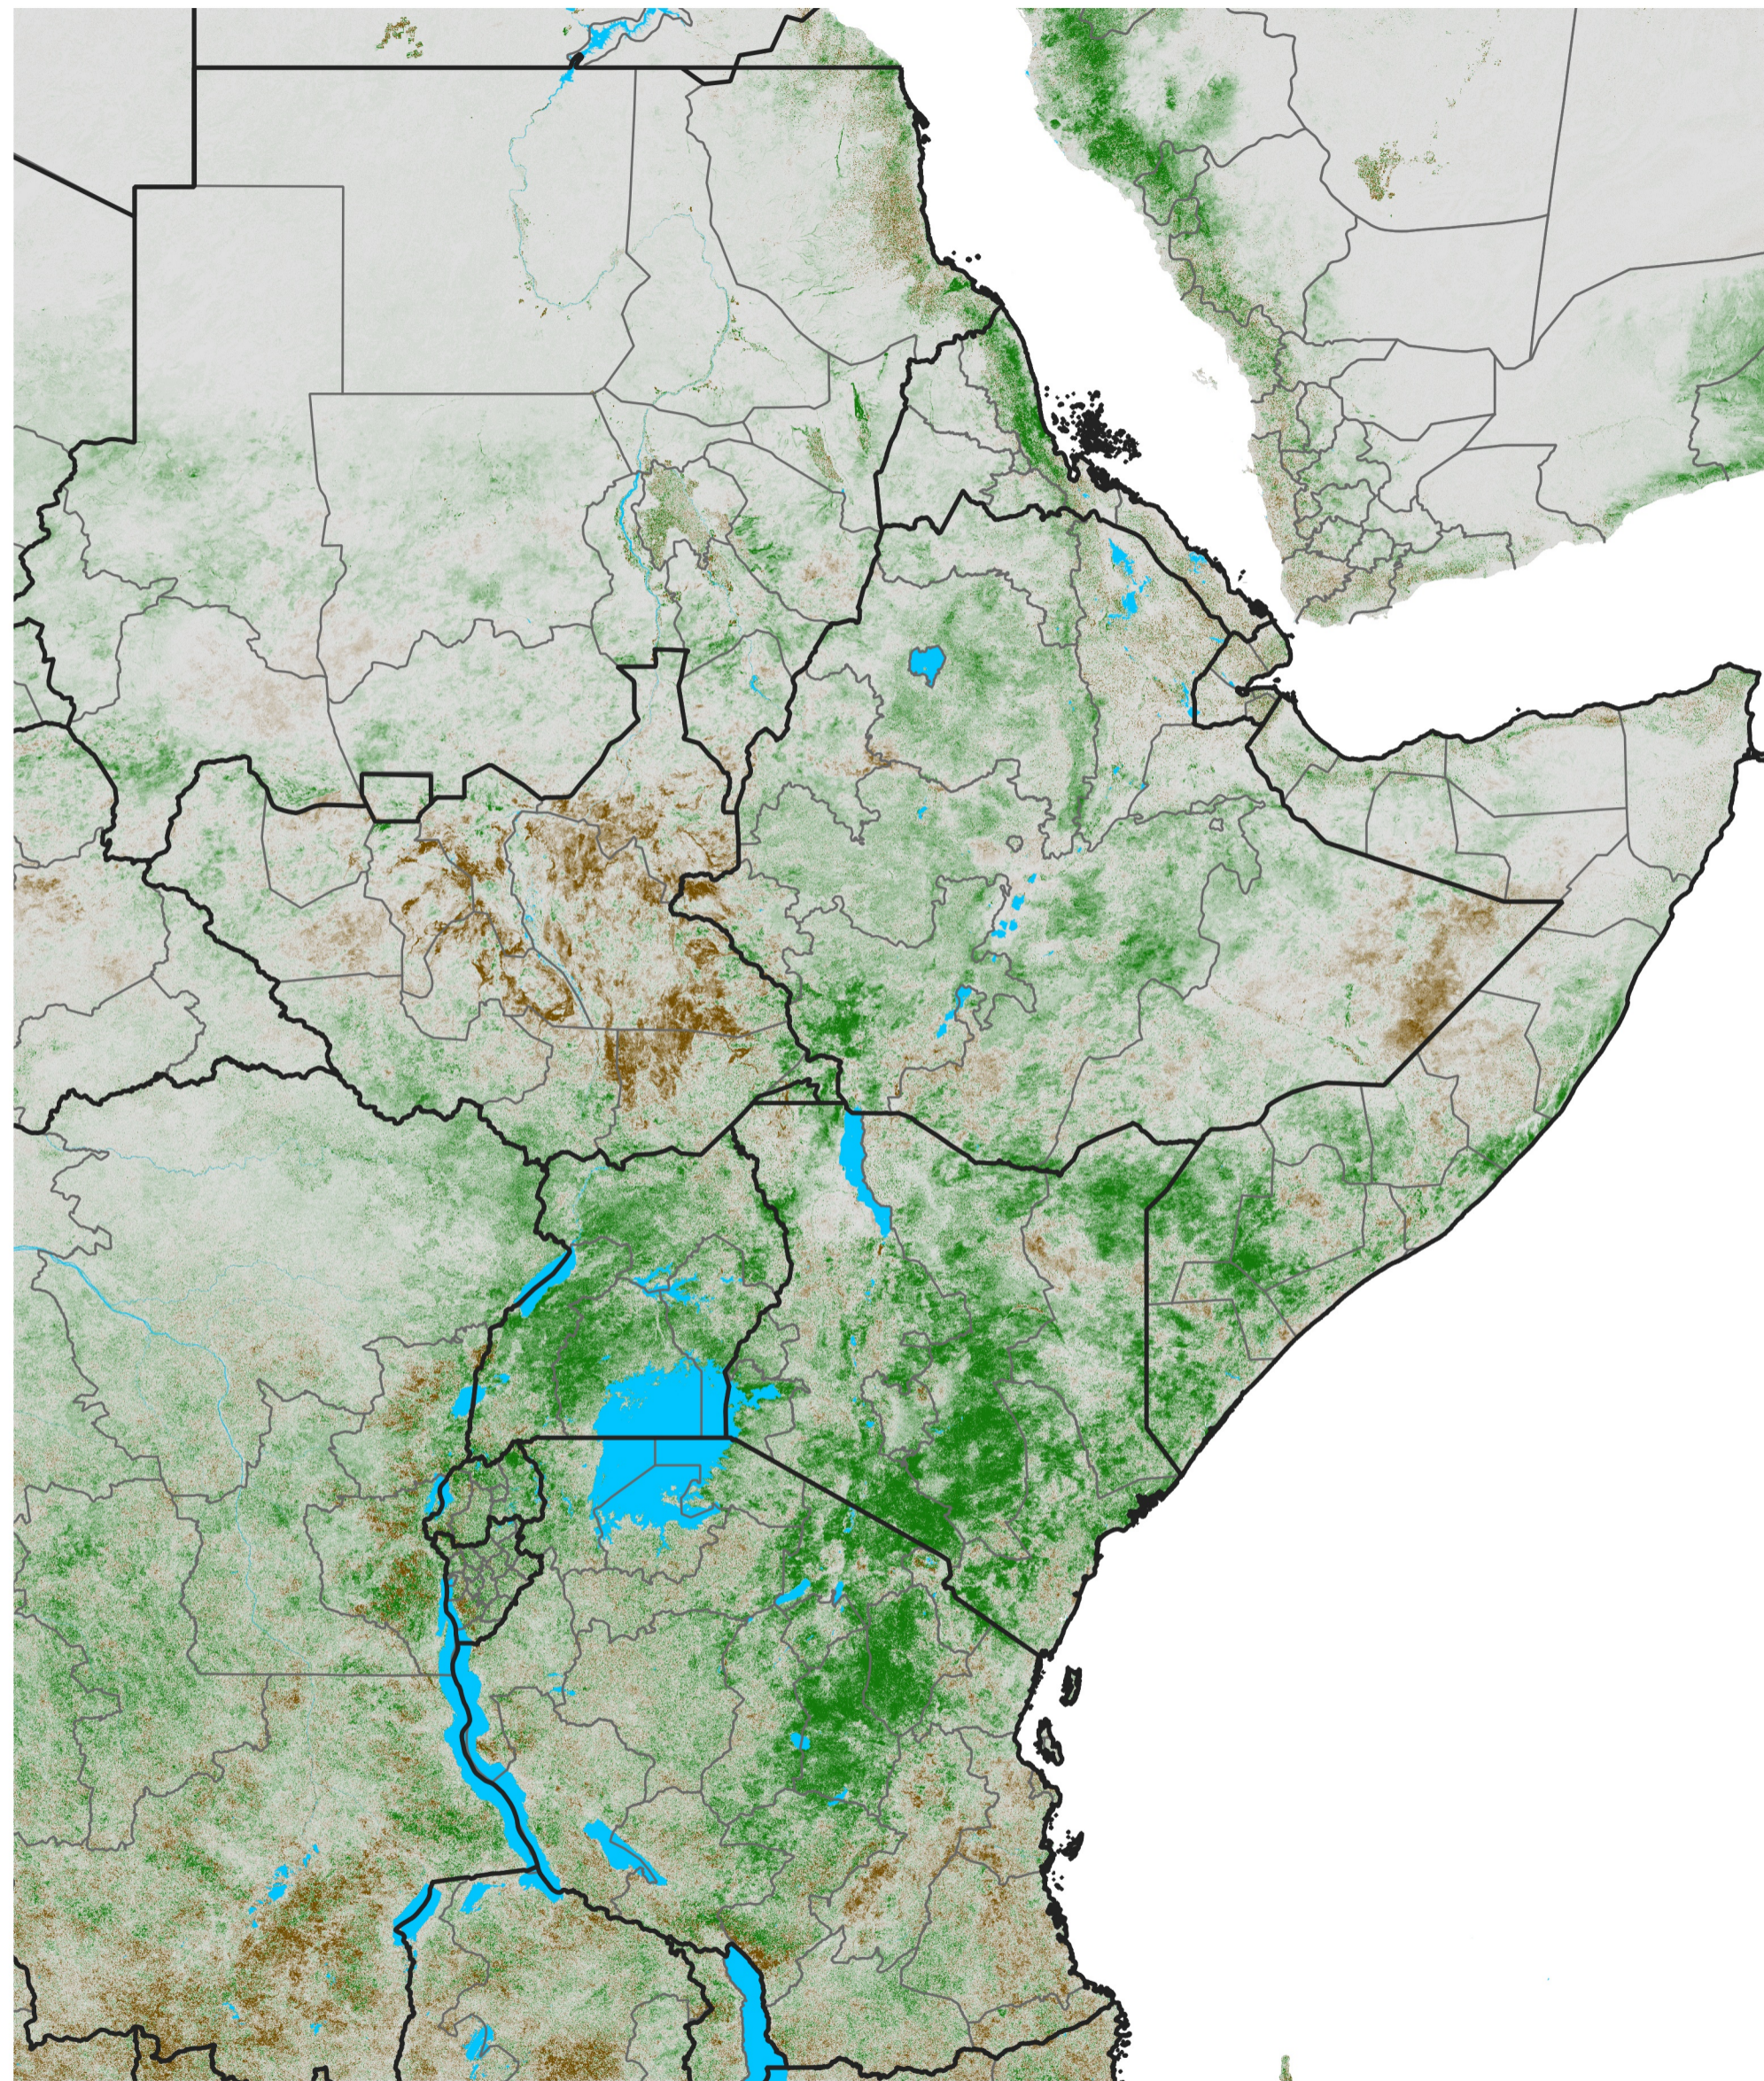

East Africa NDVI Difference

2019 minus 2018

Period 02 / Jan 01 - 10, 2019

NDVI Difference

< -0.3 -0.2 -0.1 -0.05 0.05 0.1 0.2 >0.3

Negative

No Difference

Positive