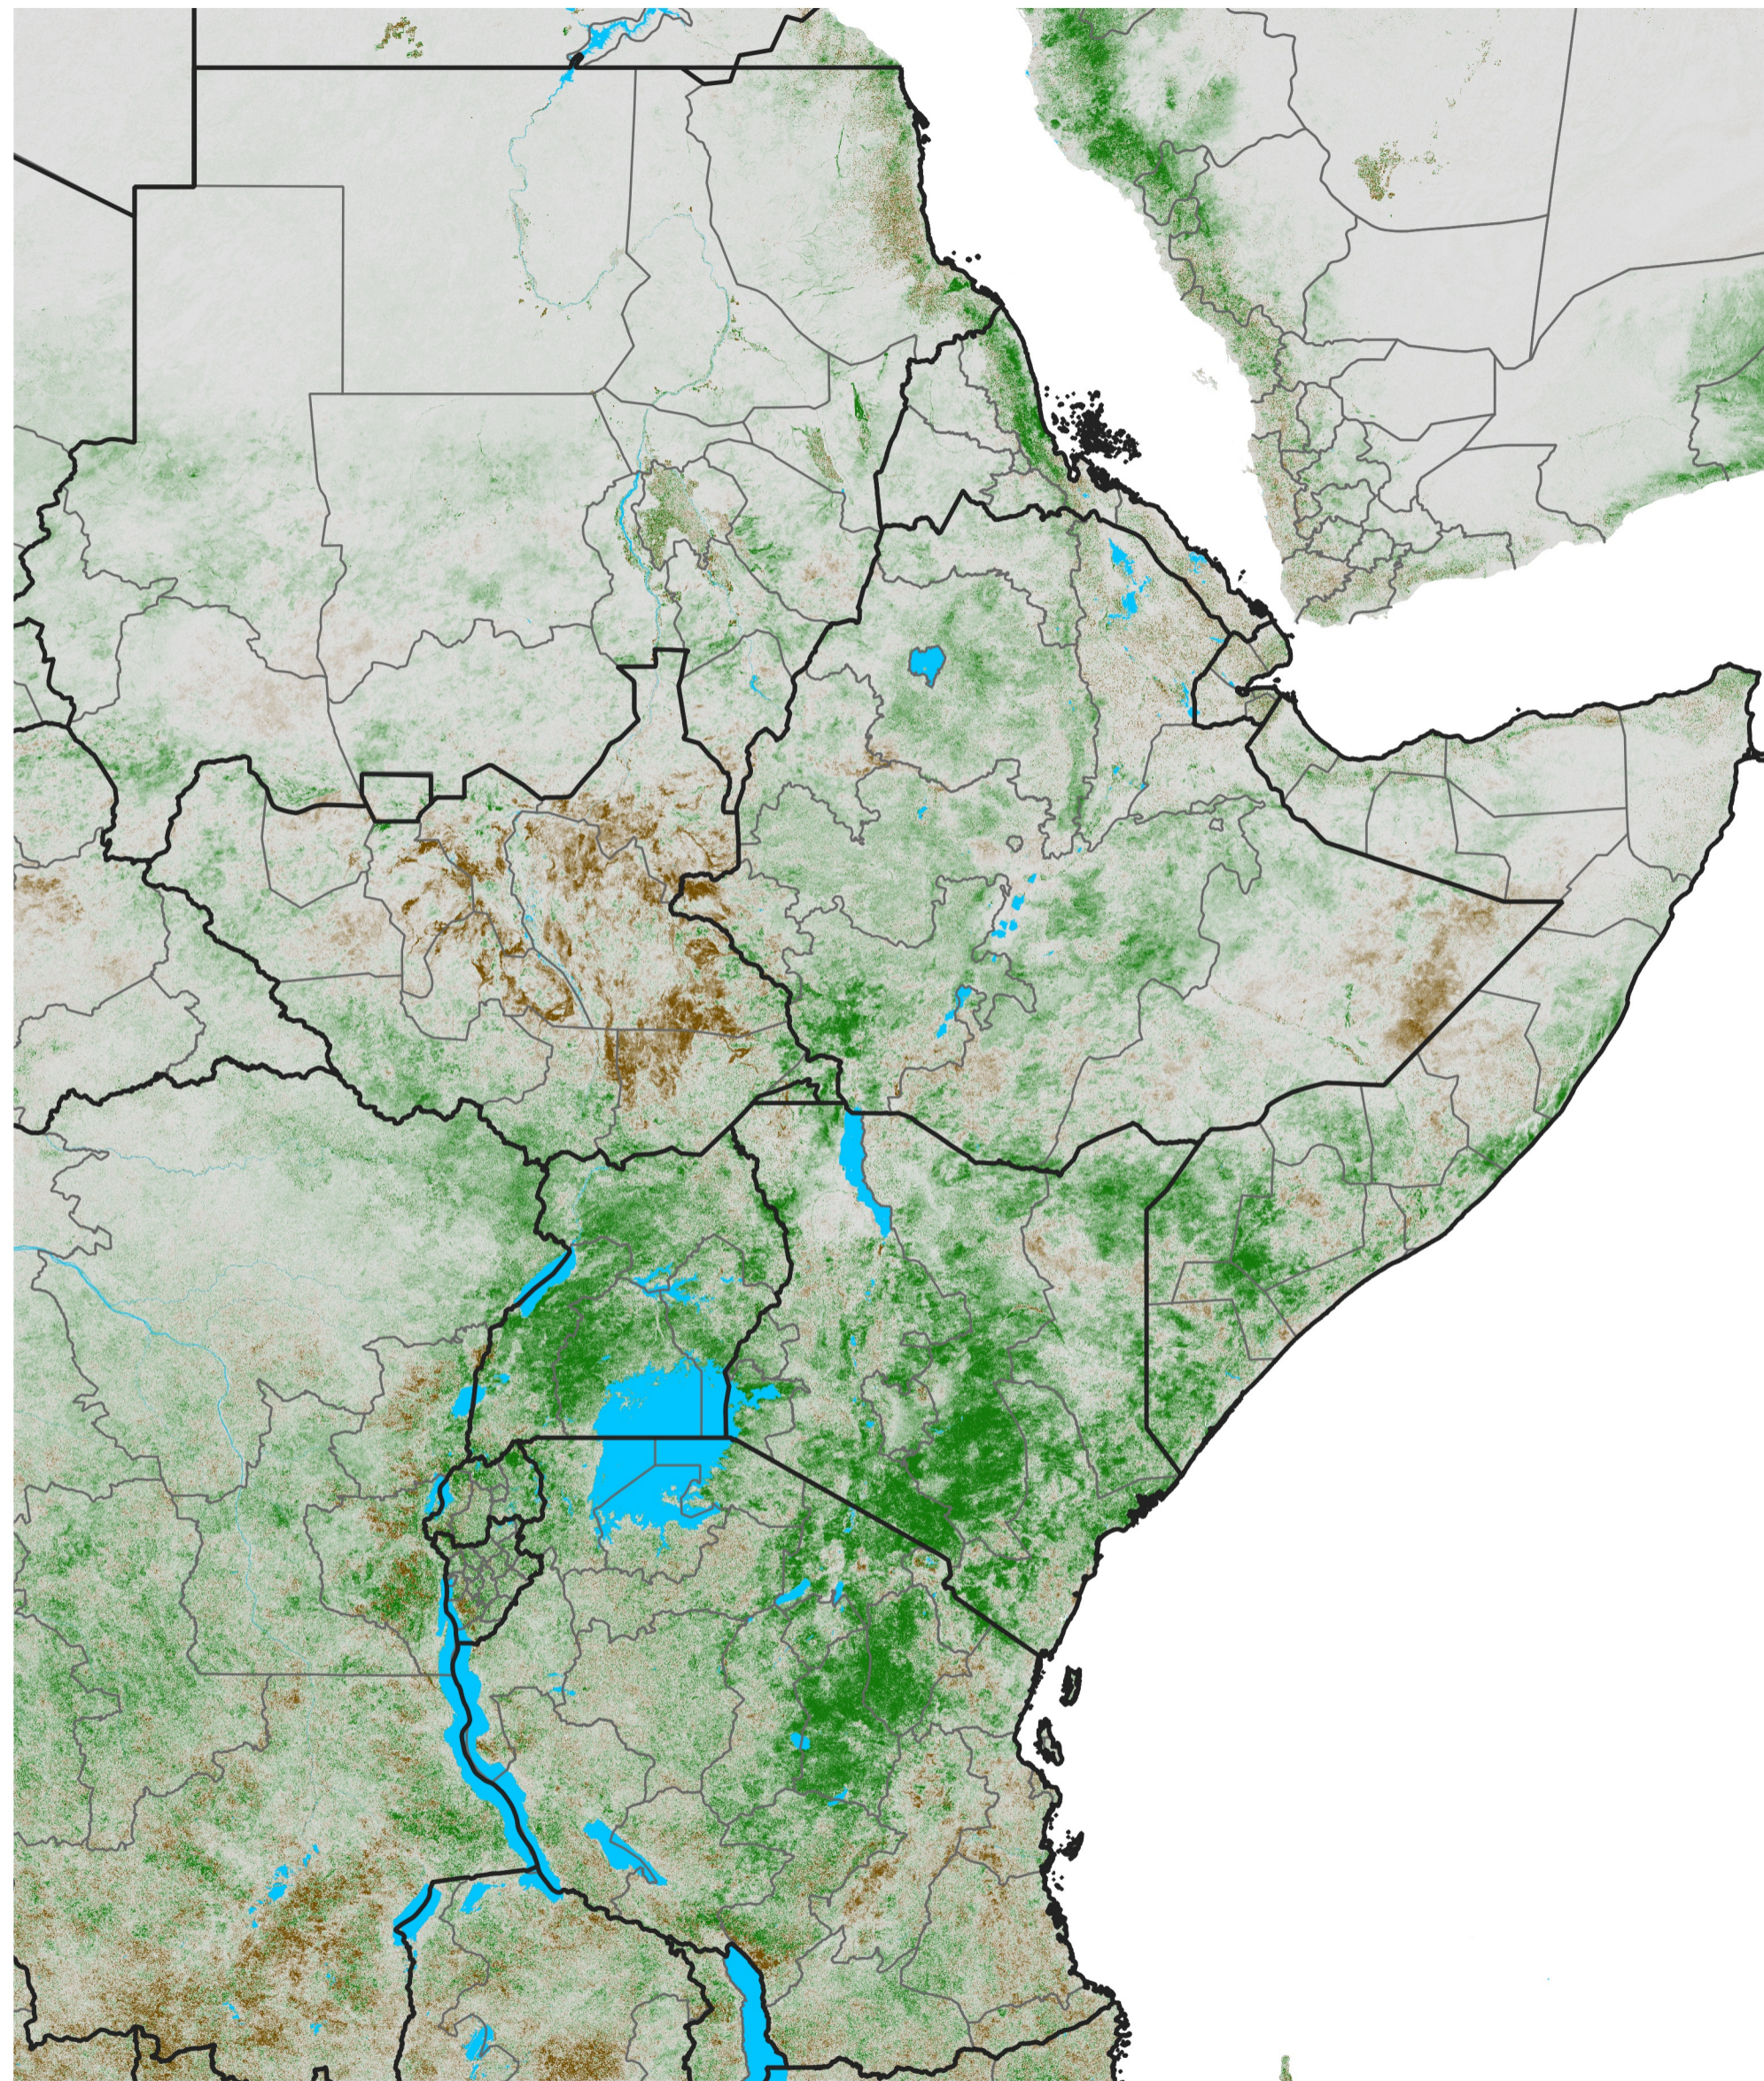

East Africa NDVI Difference

2019 minus 2018

Period 03 / Jan 06 - 15, 2019

NDVI Difference

< -0.3 -0.2 -0.1 -0.05 0.05 0.1 0.2 >0.3

Negative

No Difference

Positive