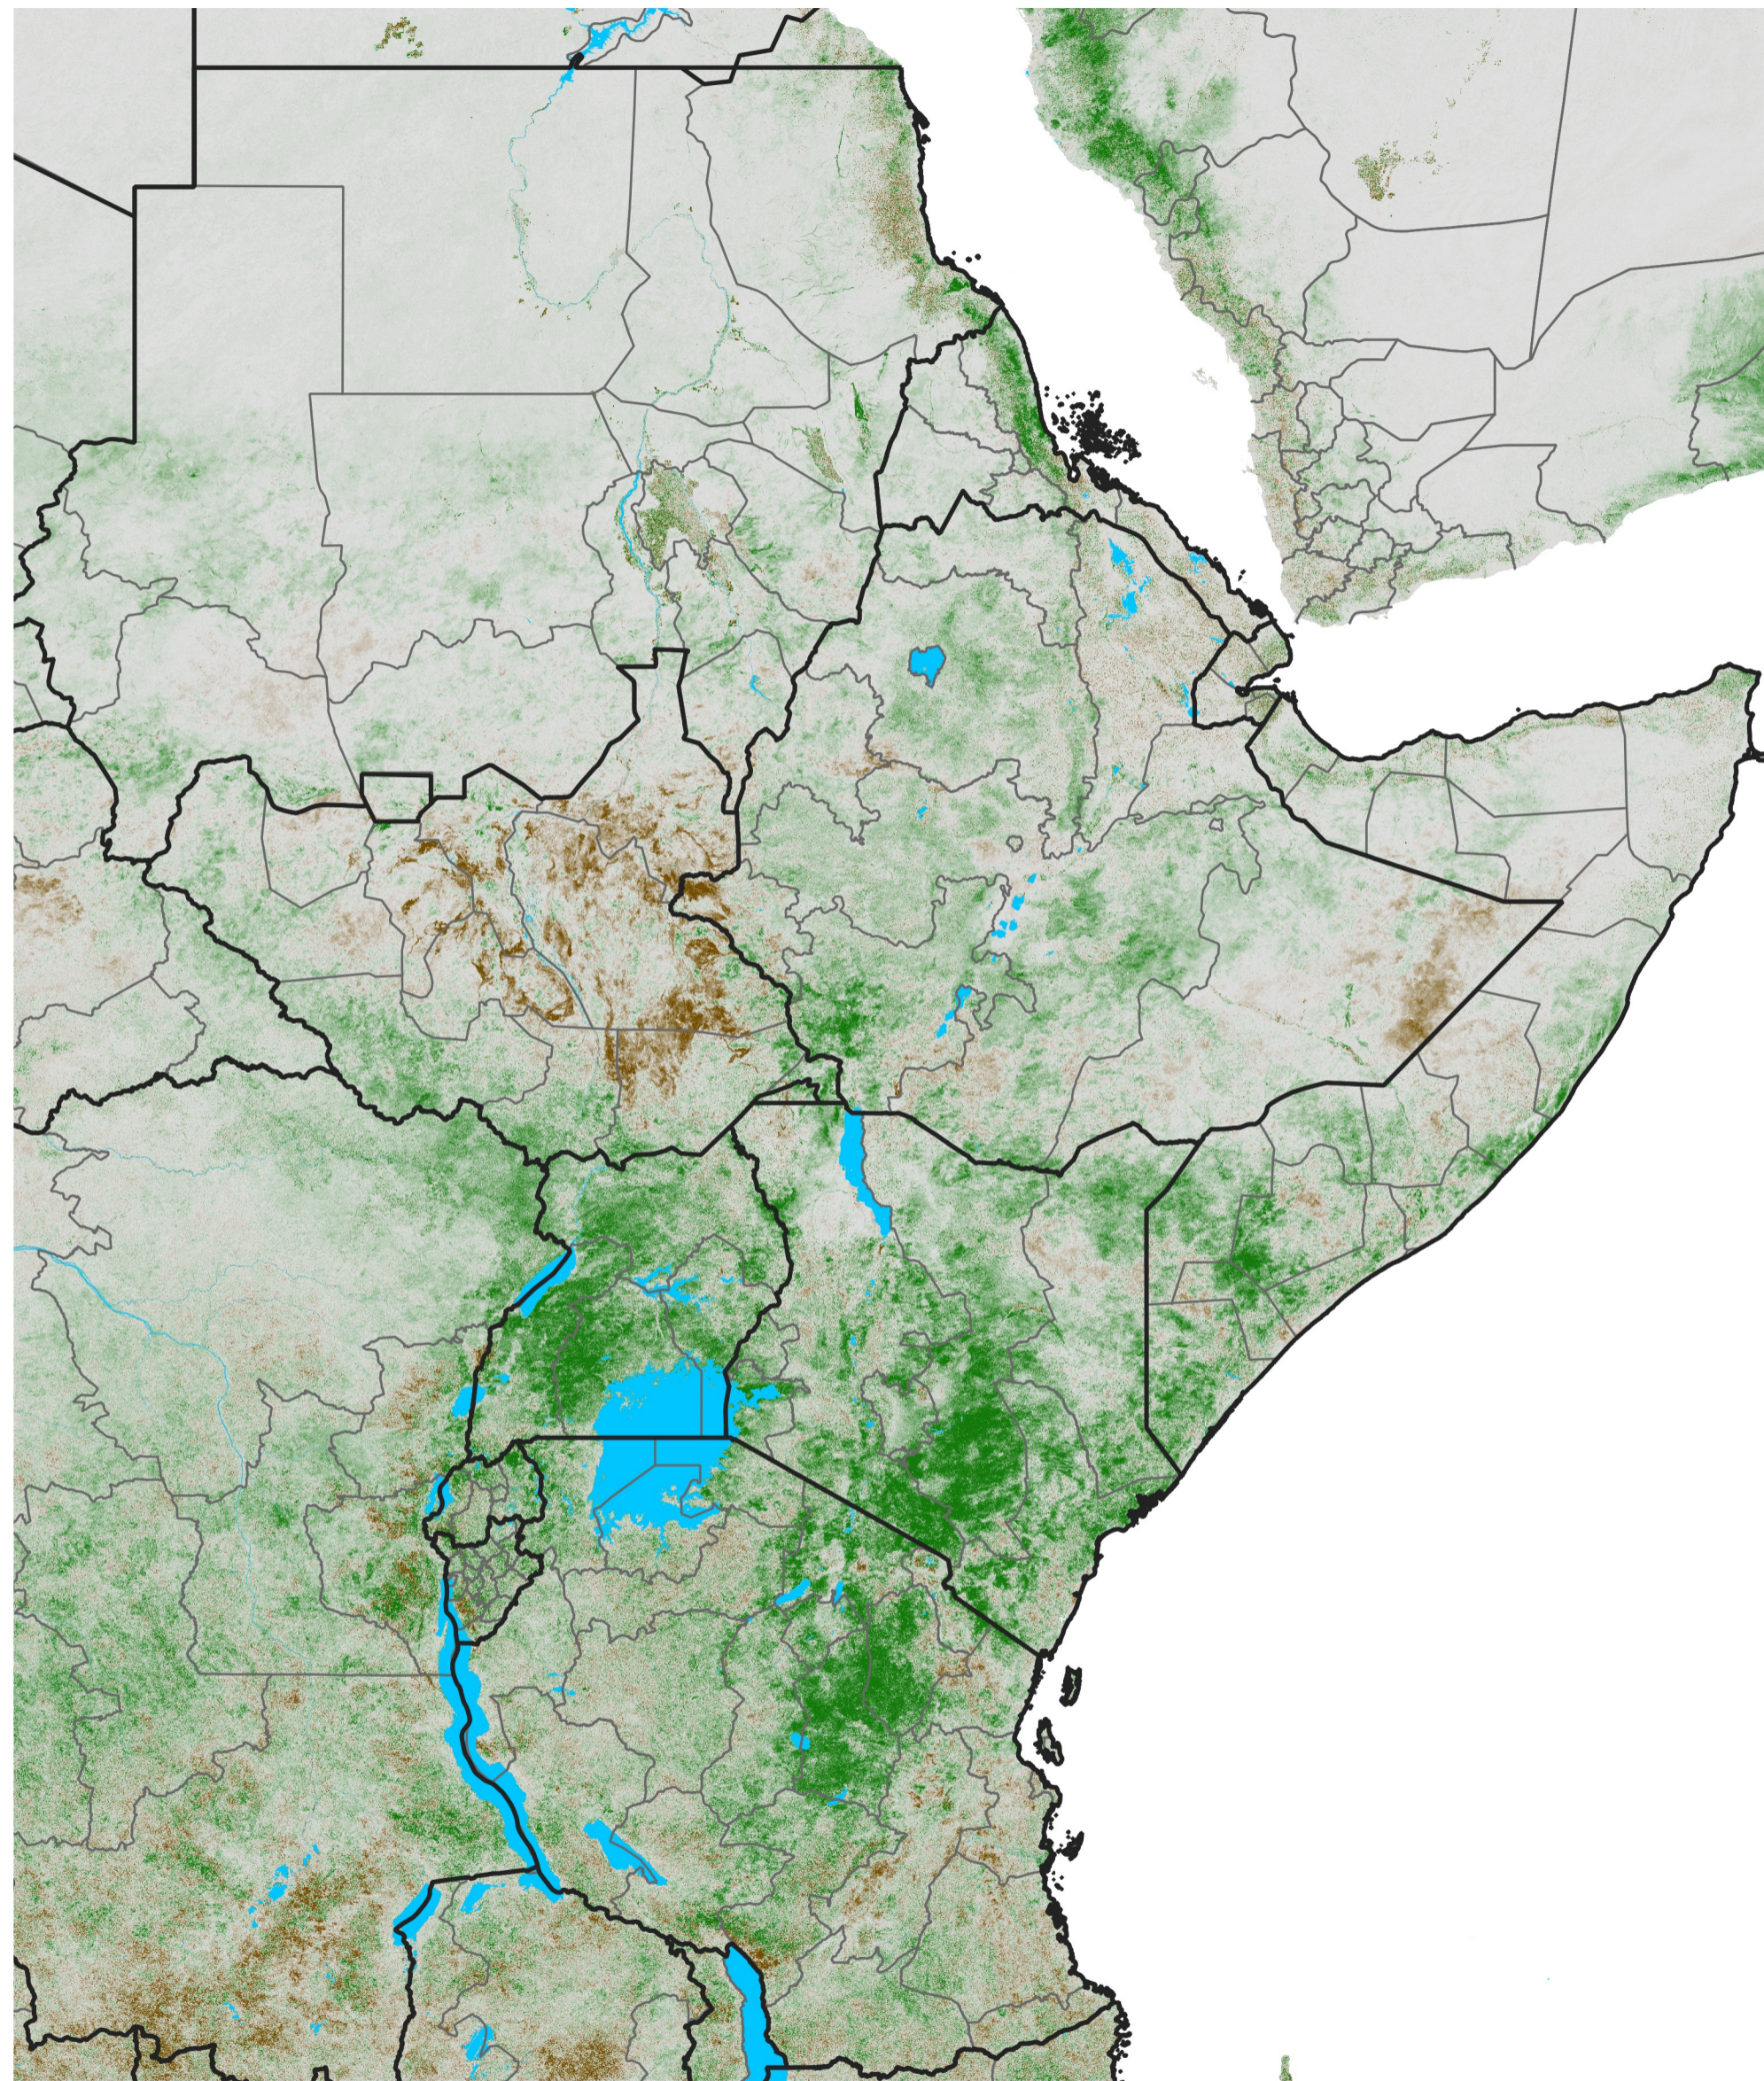

East Africa NDVI Difference

2019 minus 2018

Period 04 / Jan 11 - 20, 2019

NDVI Difference

< -0.3 -0.2 -0.1 -0.05 0.05 0.1 0.2 >0.3

Negative

No Difference

Positive