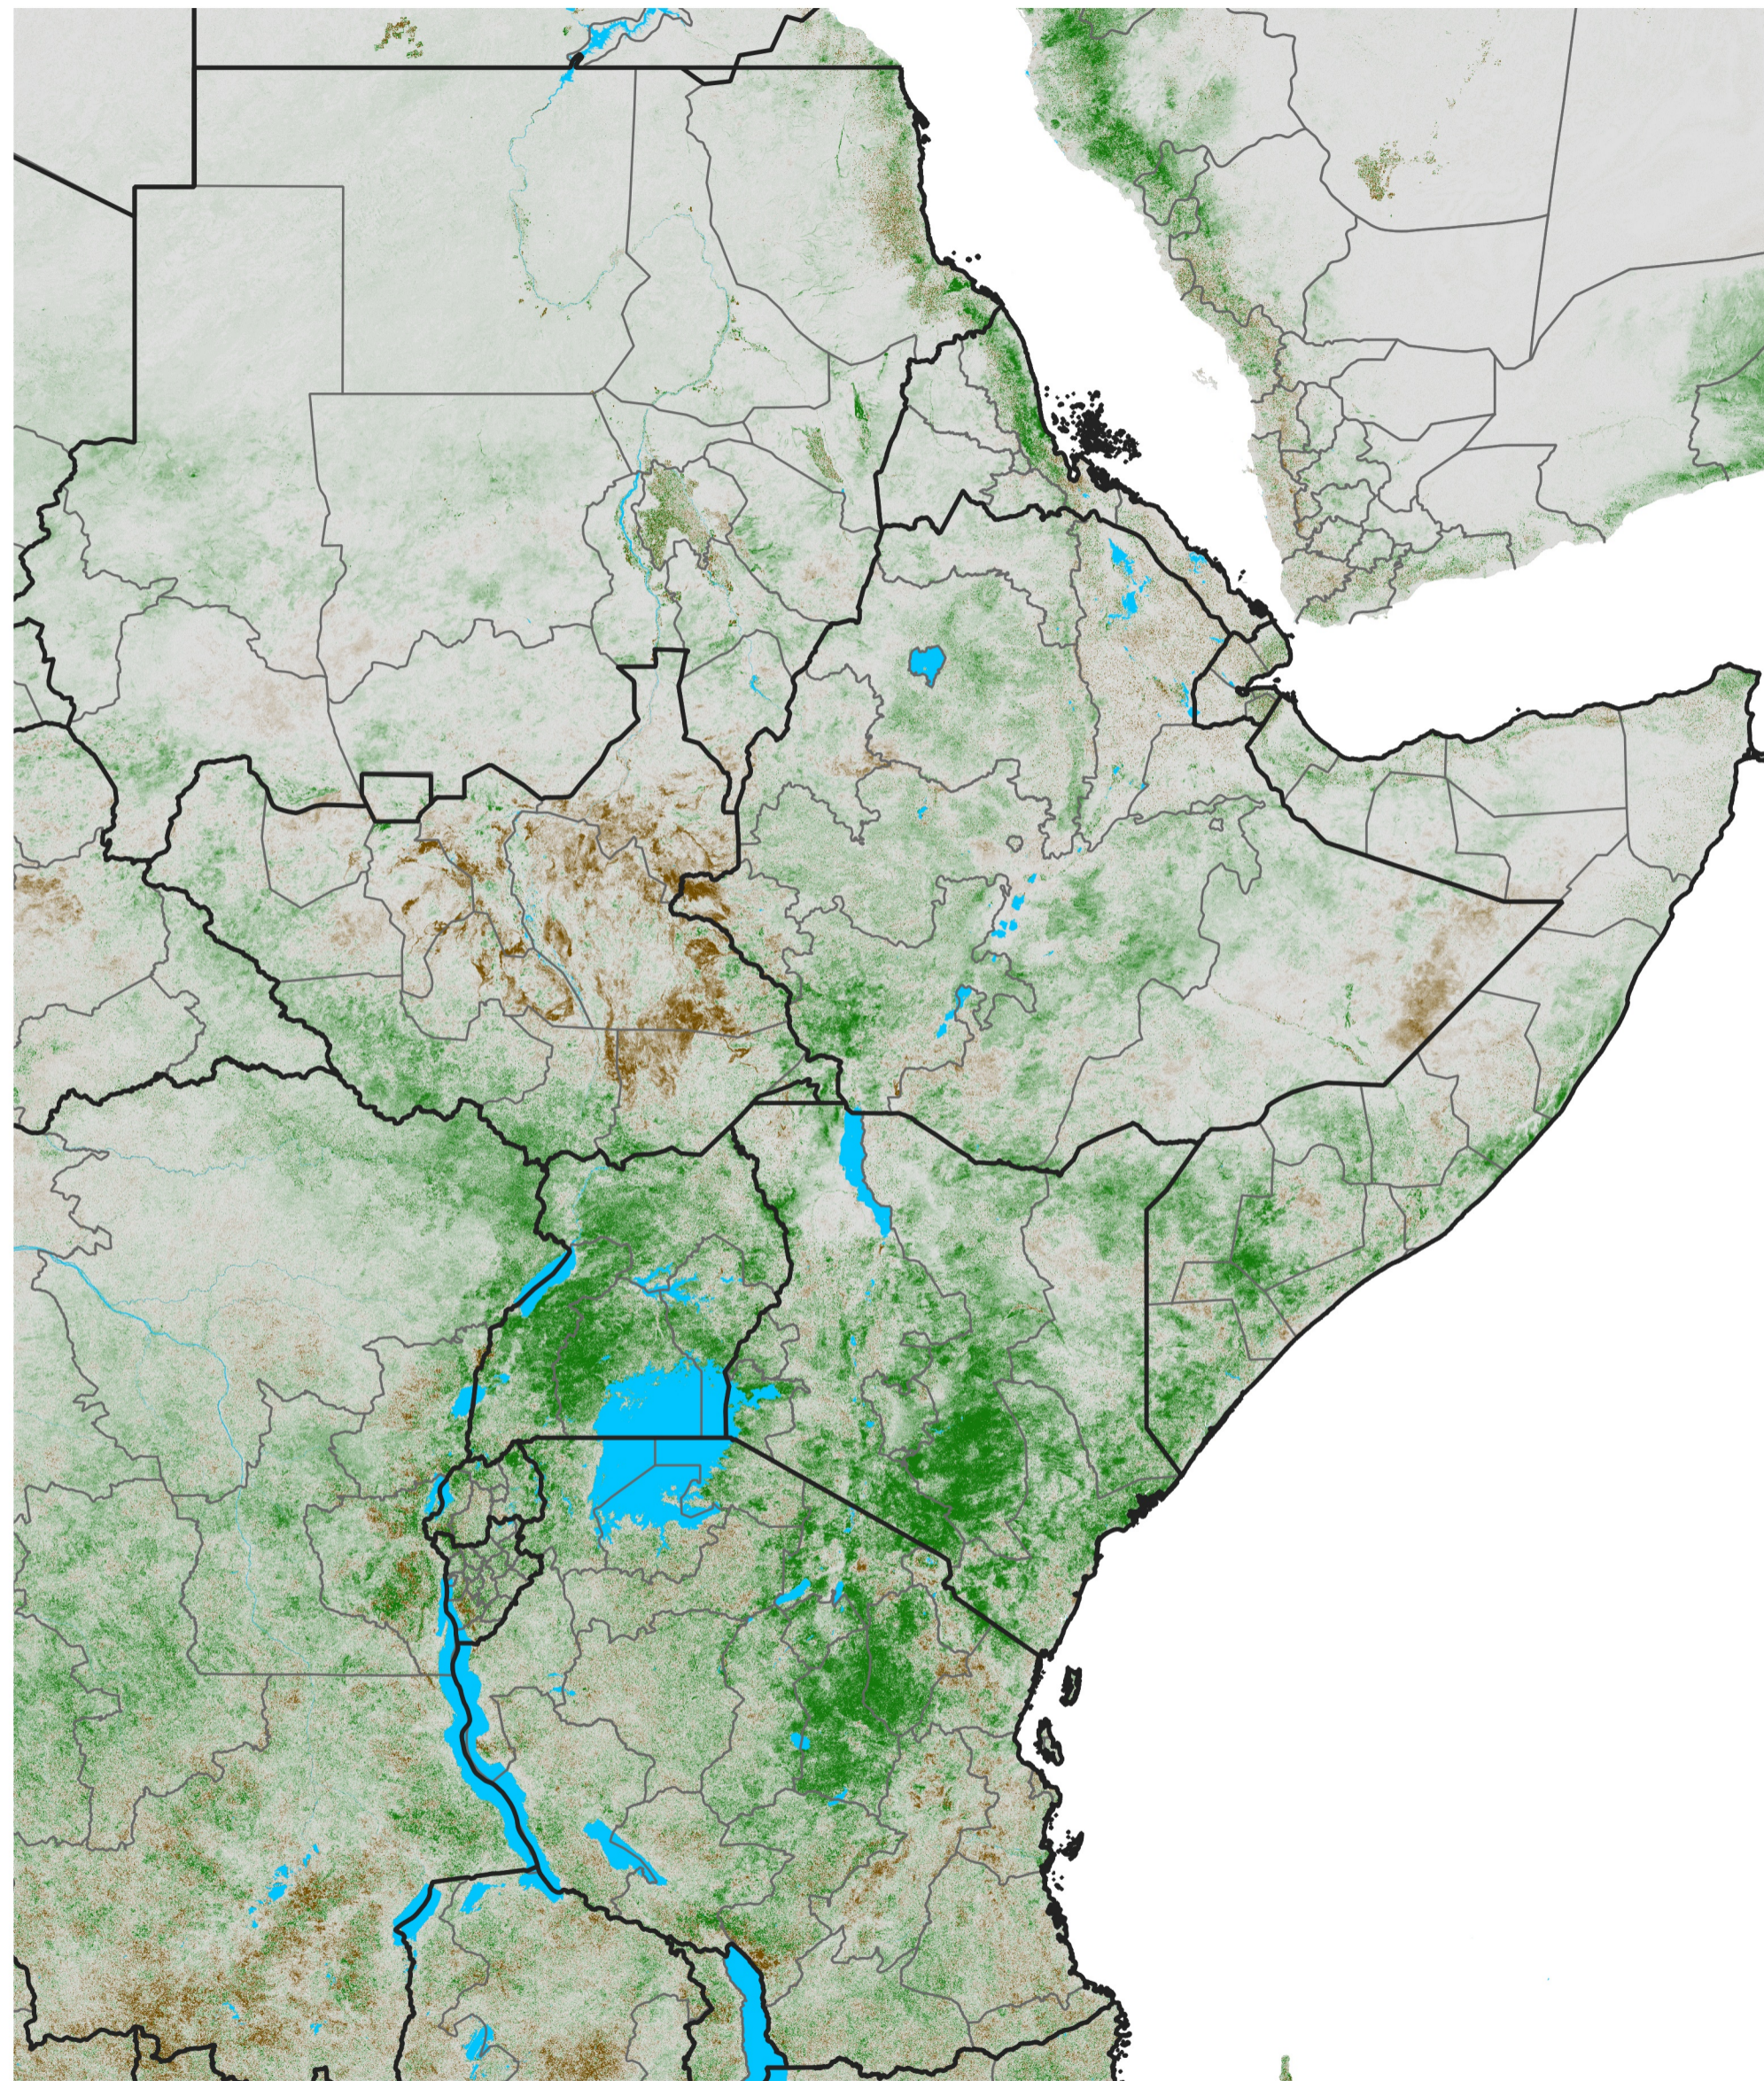

East Africa NDVI Difference

2019 minus 2018

Period 05 / Jan 16 - 25, 2019

NDVI Difference

< -0.3 -0.2 -0.1 -0.05 0.05 0.1 0.2 >0.3

Negative

No Difference

Positive