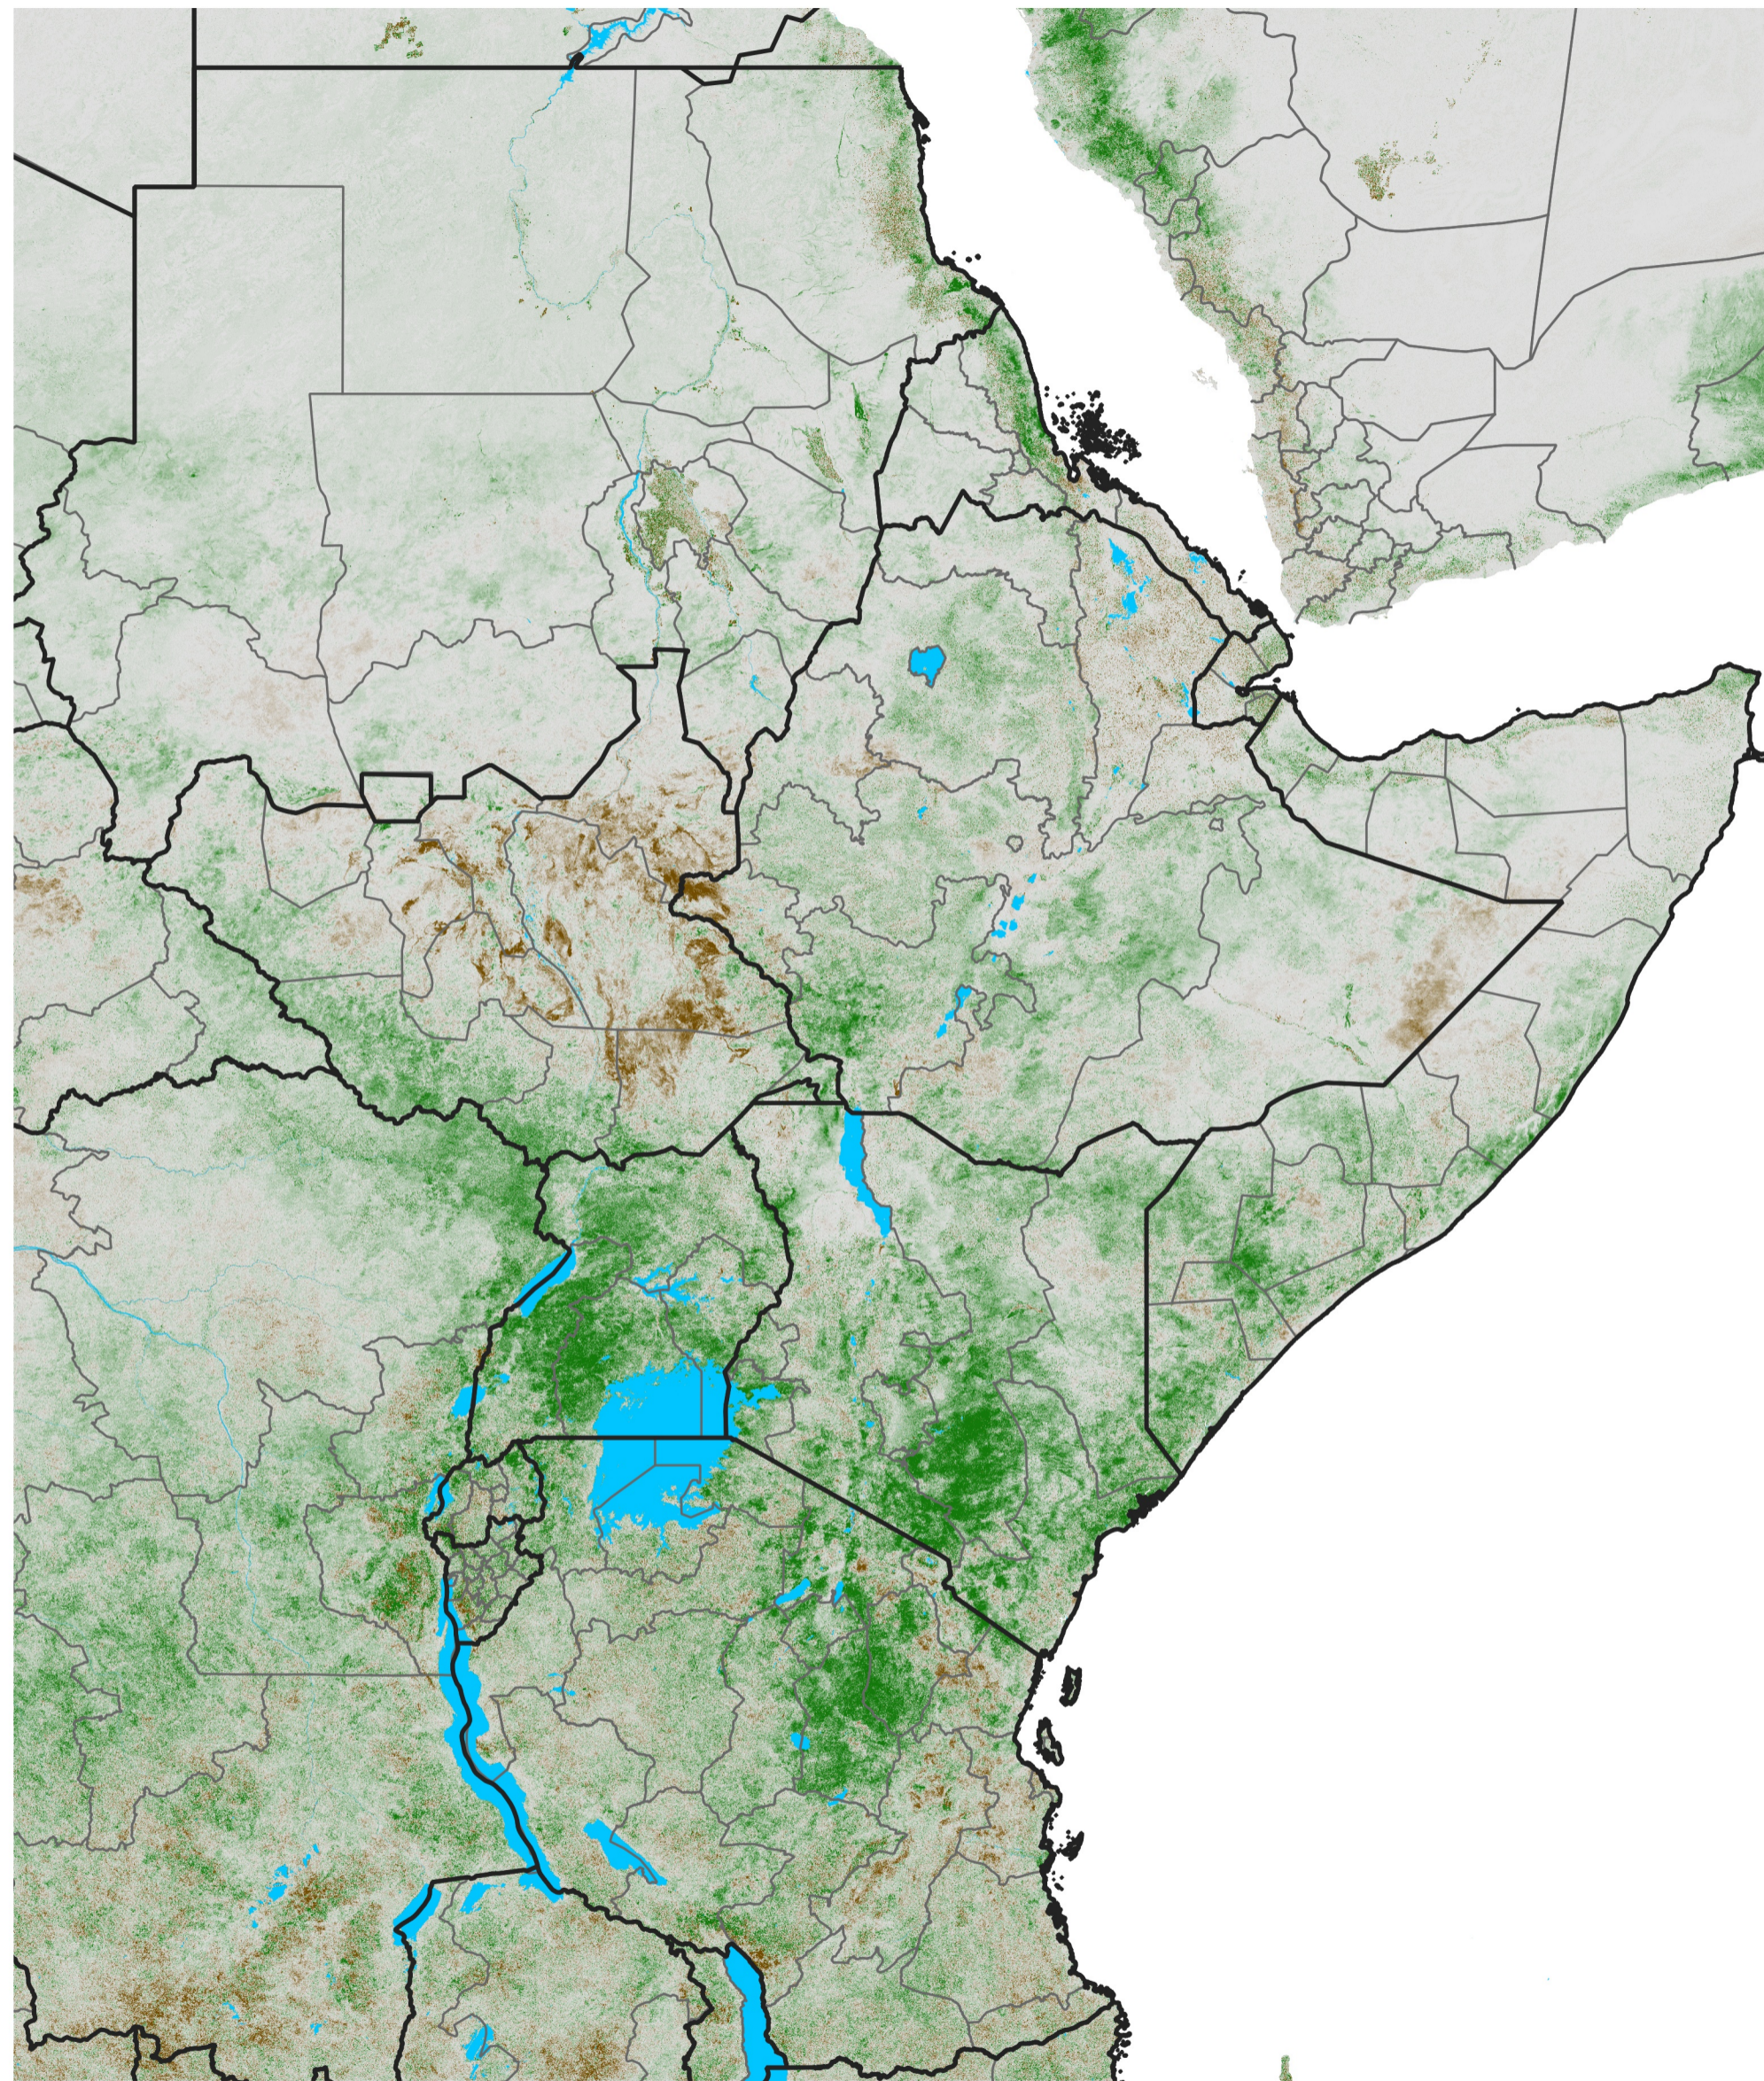

East Africa NDVI Difference

2019 minus 2018

Period 06 / Jan 21 - 31, 2019

NDVI Difference

< -0.3 -0.2 -0.1 -0.05 0.05 0.1 0.2 >0.3

Negative

No Difference

Positive