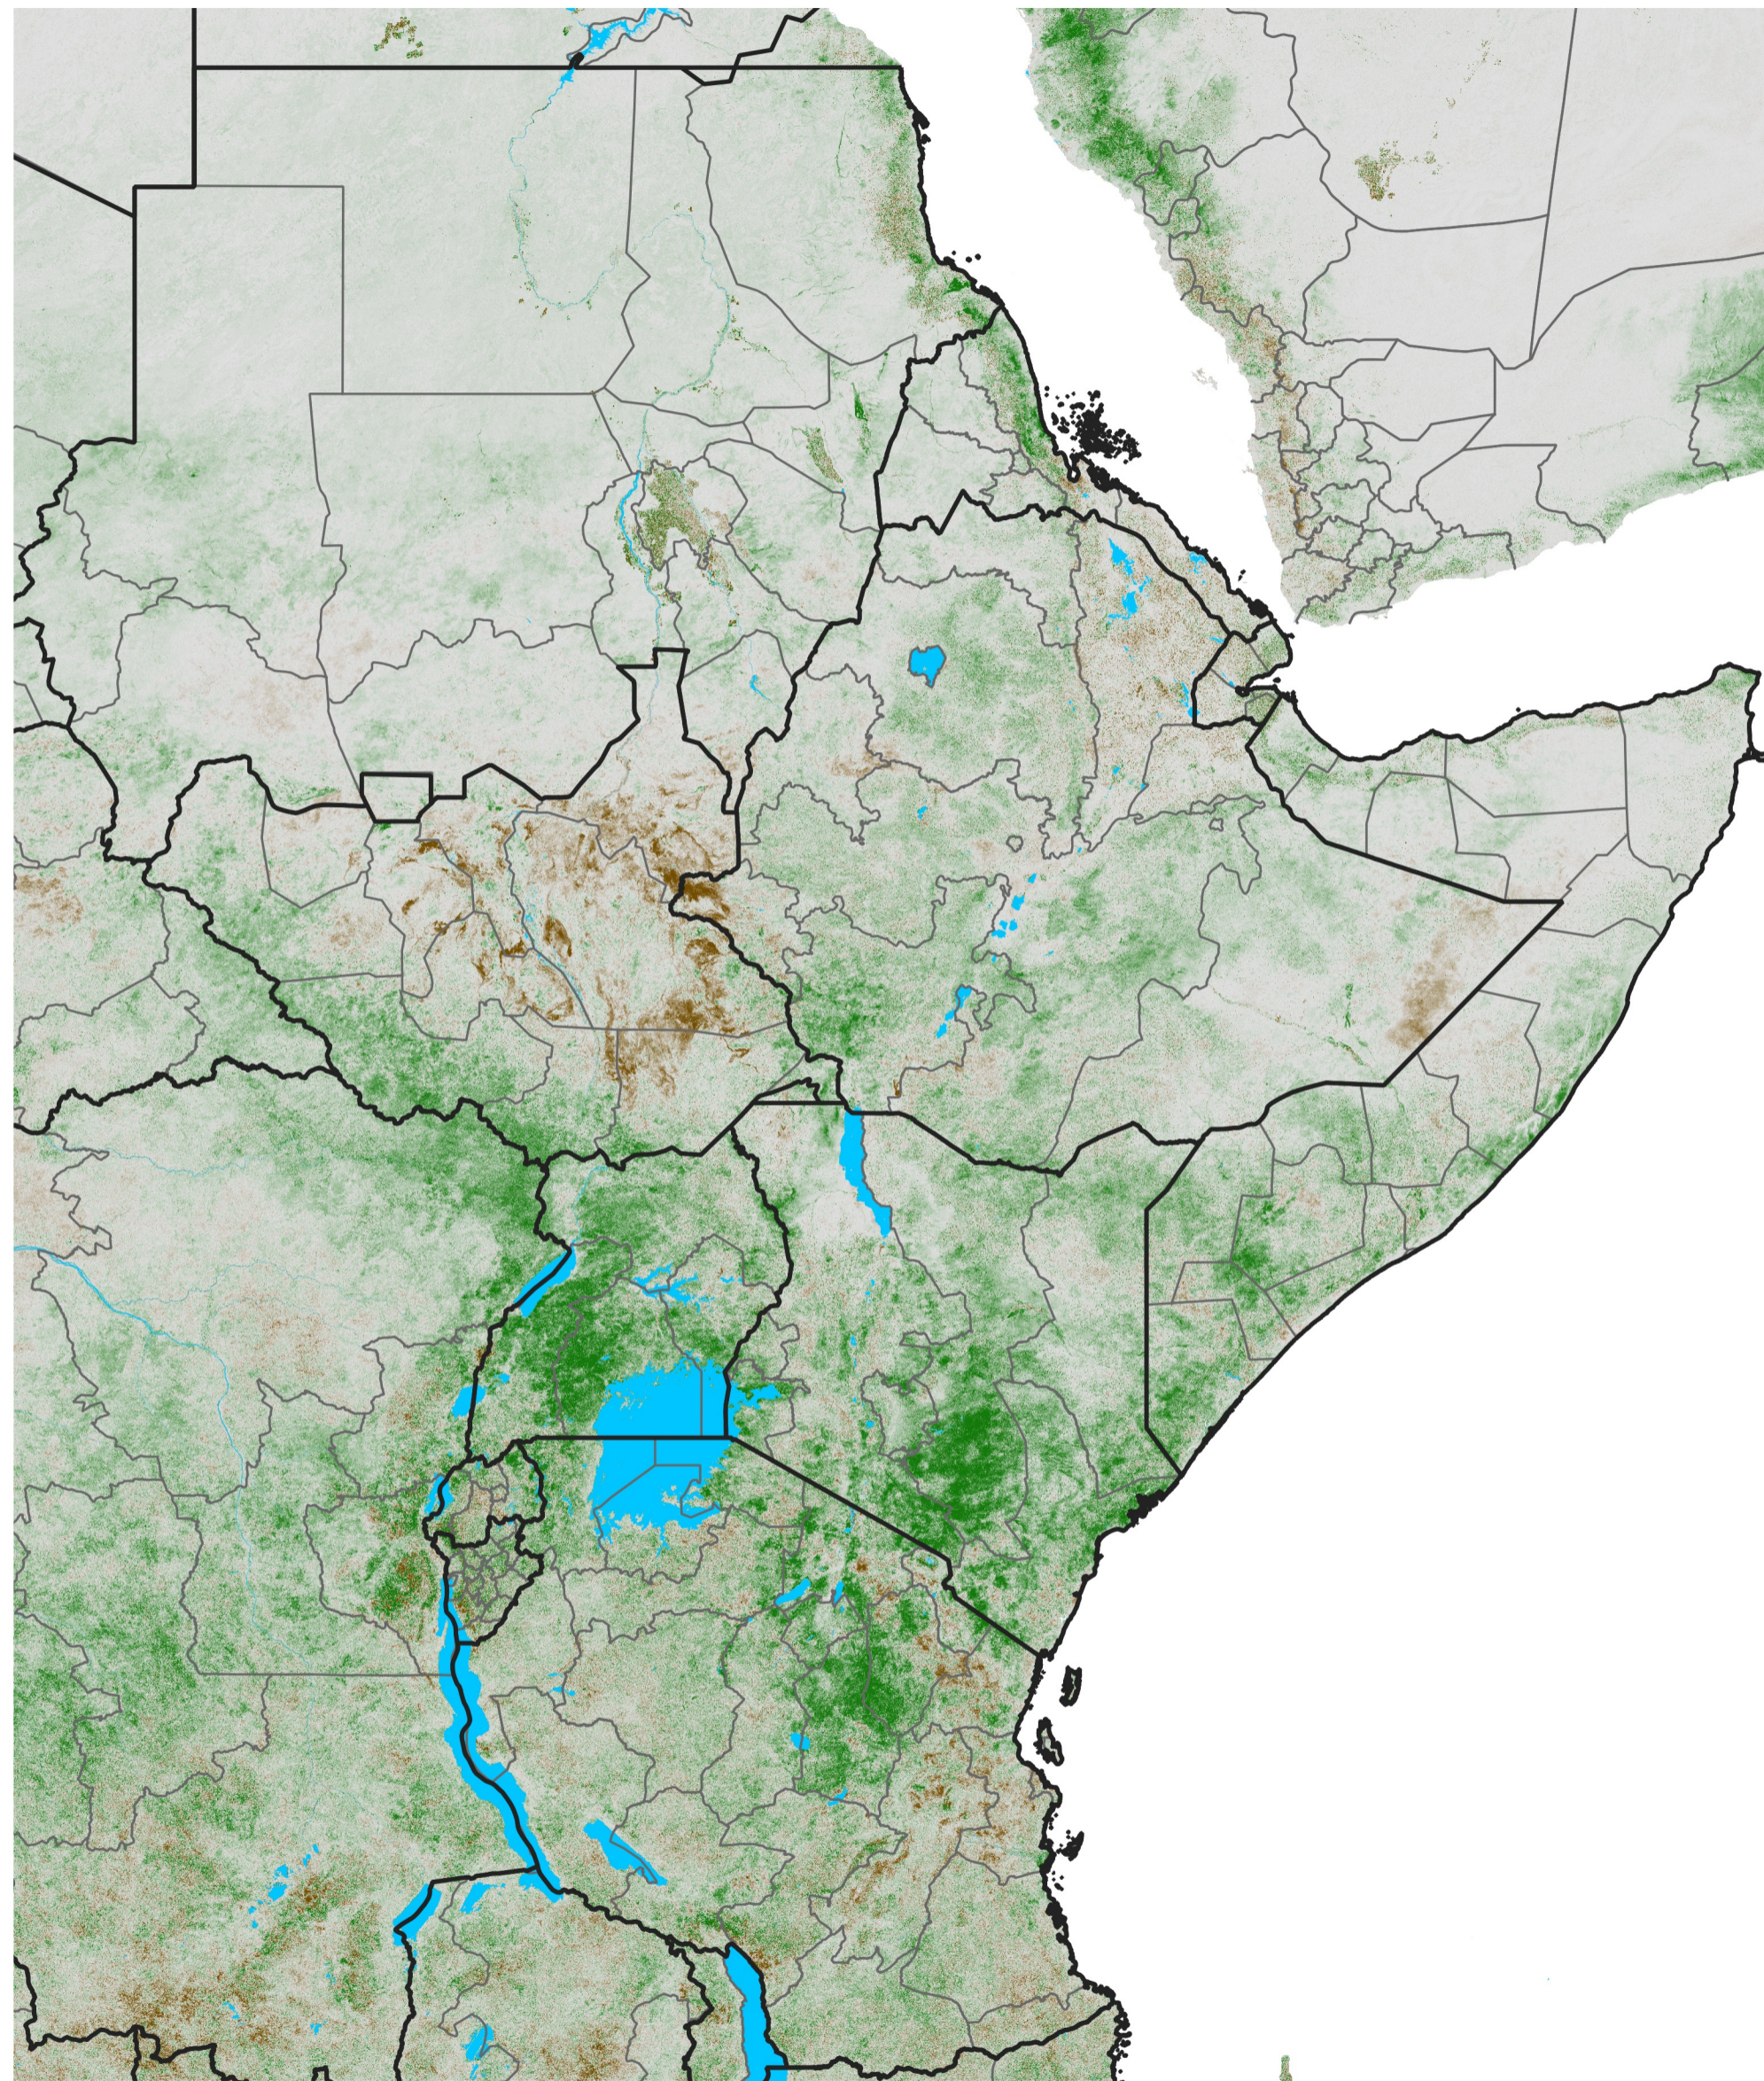

East Africa NDVI Difference

2019 minus 2018

Period 07 / Jan 26 - Feb 05, 2019

NDVI Difference

< -0.3 -0.2 -0.1 -0.05 0.05 0.1 0.2 >0.3

Negative

No Difference

Positive