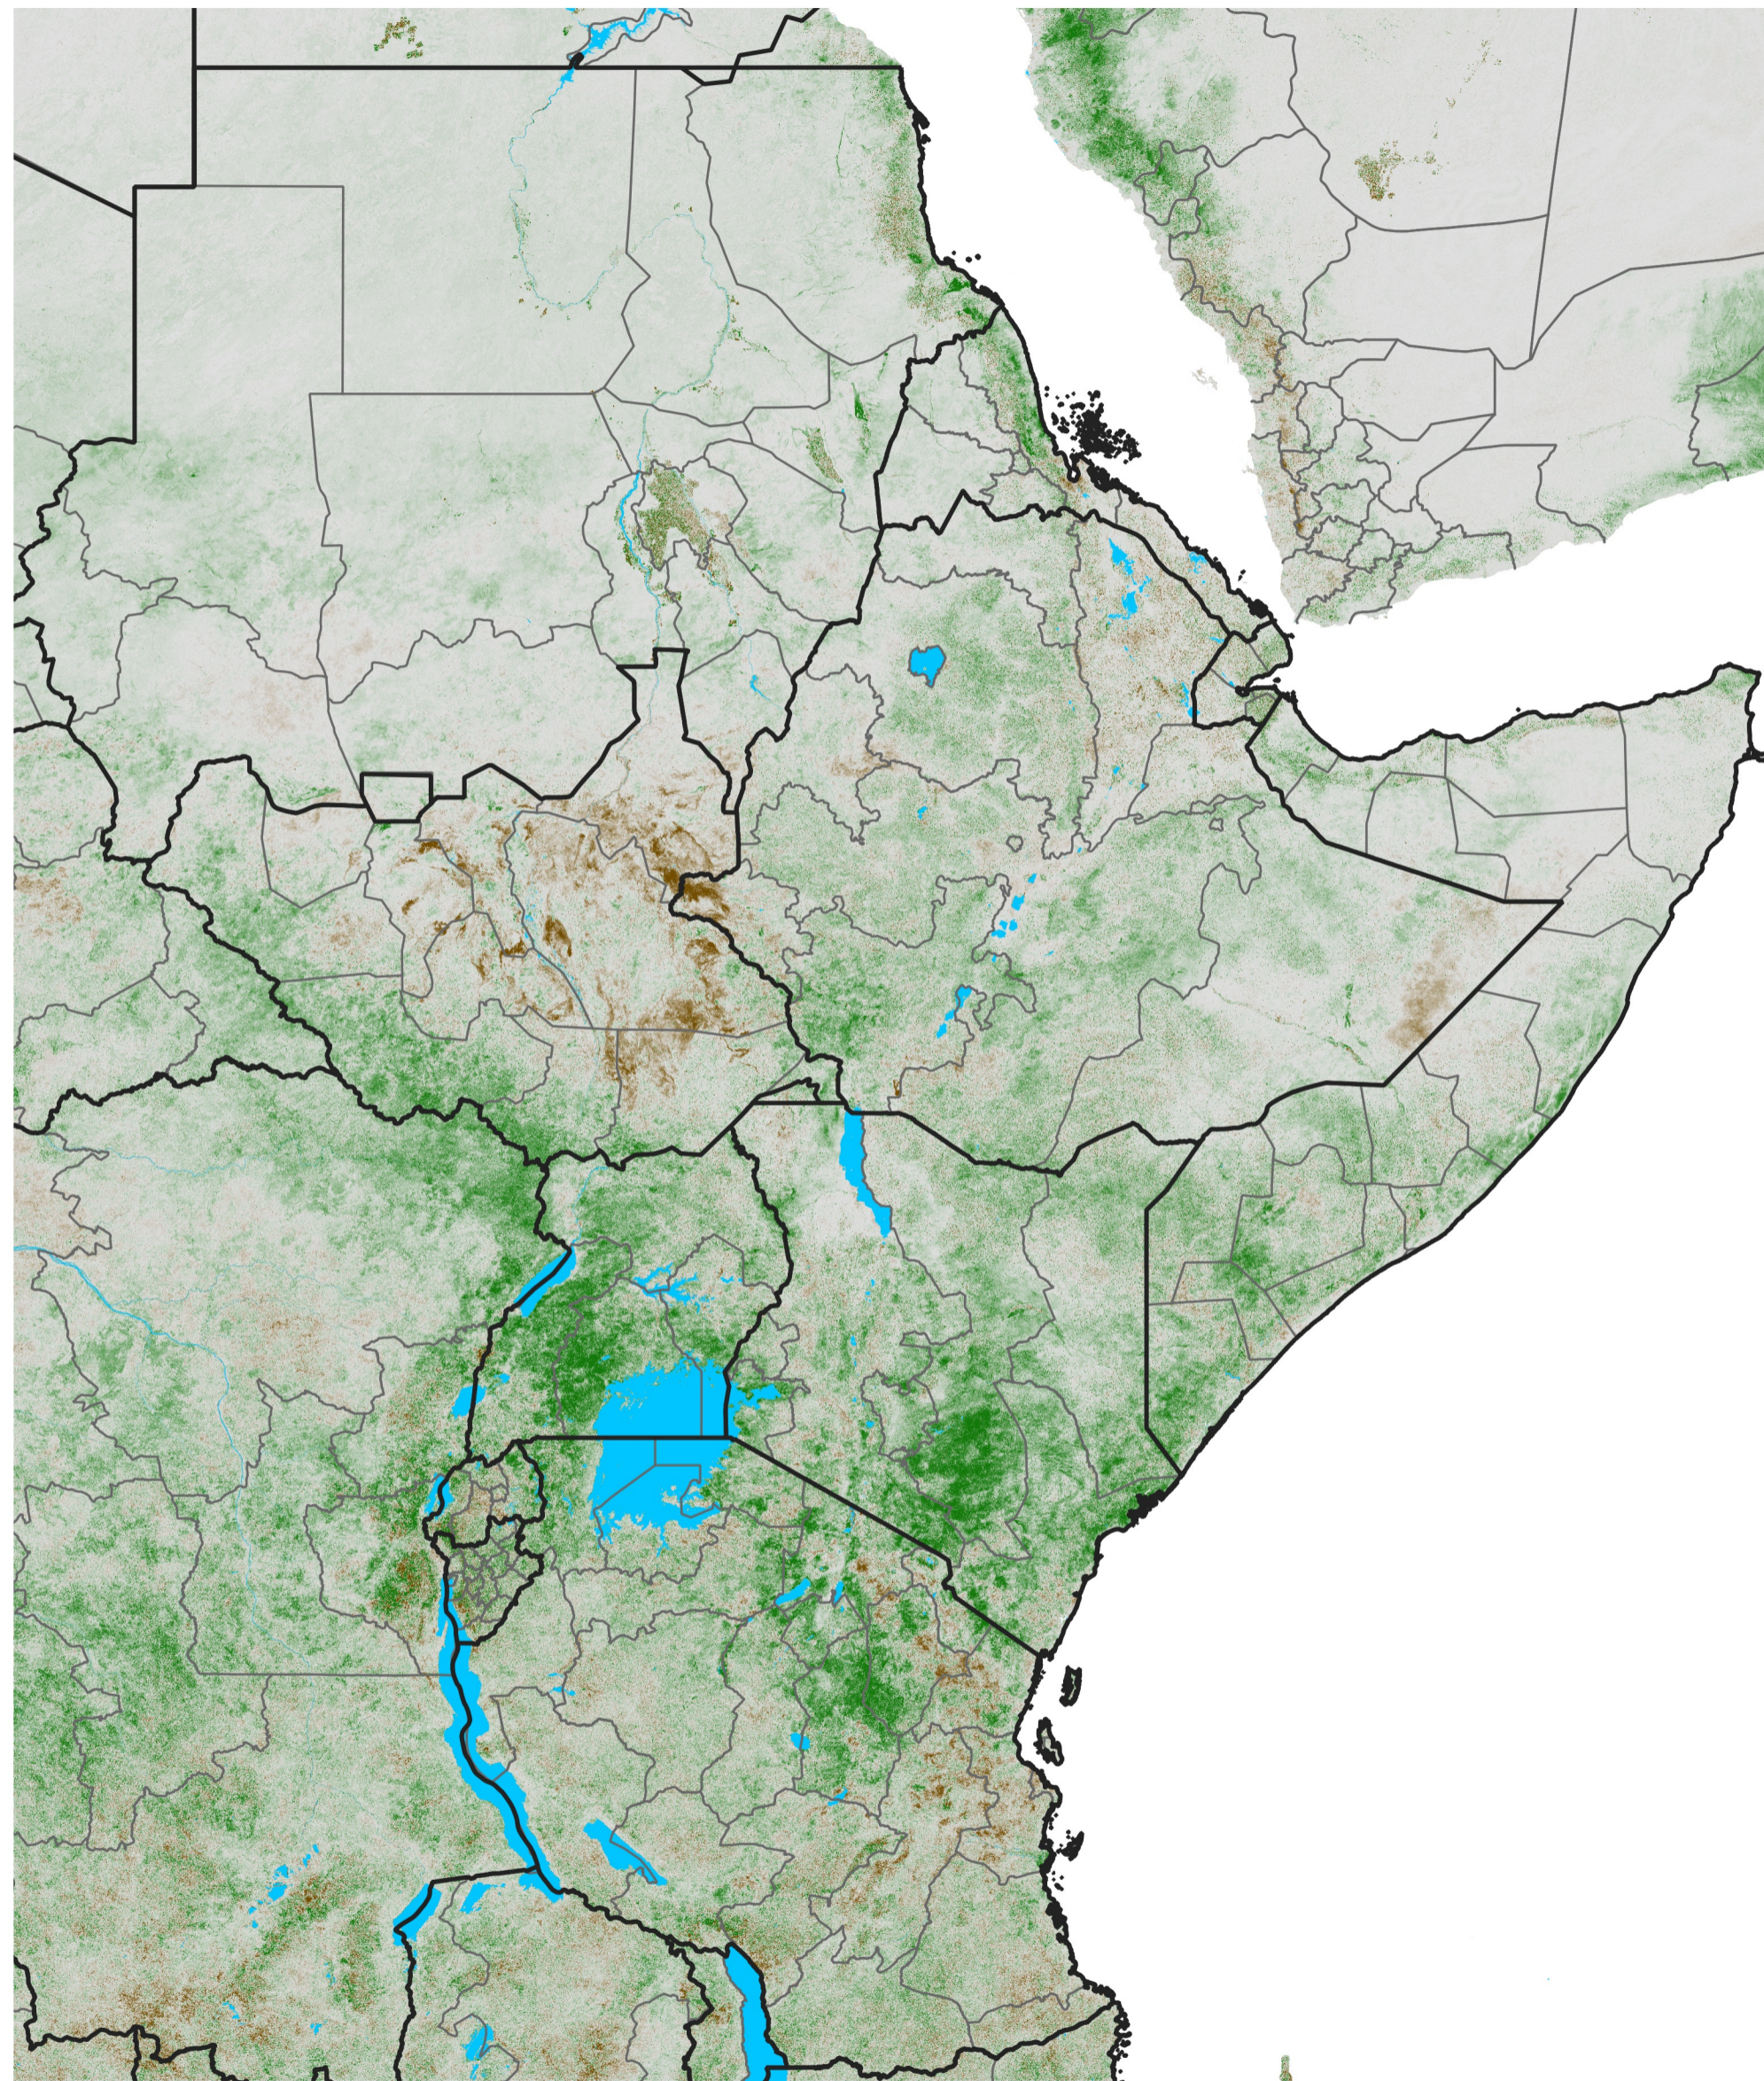

# East Africa NDVI Difference

2019 minus 2018

Period 08 / Feb 01 - 10, 2019

## NDVI Difference

< -0.3   -0.2   -0.1   -0.05   0.05   0.1   0.2   >0.3

Negative

No Difference

Positive