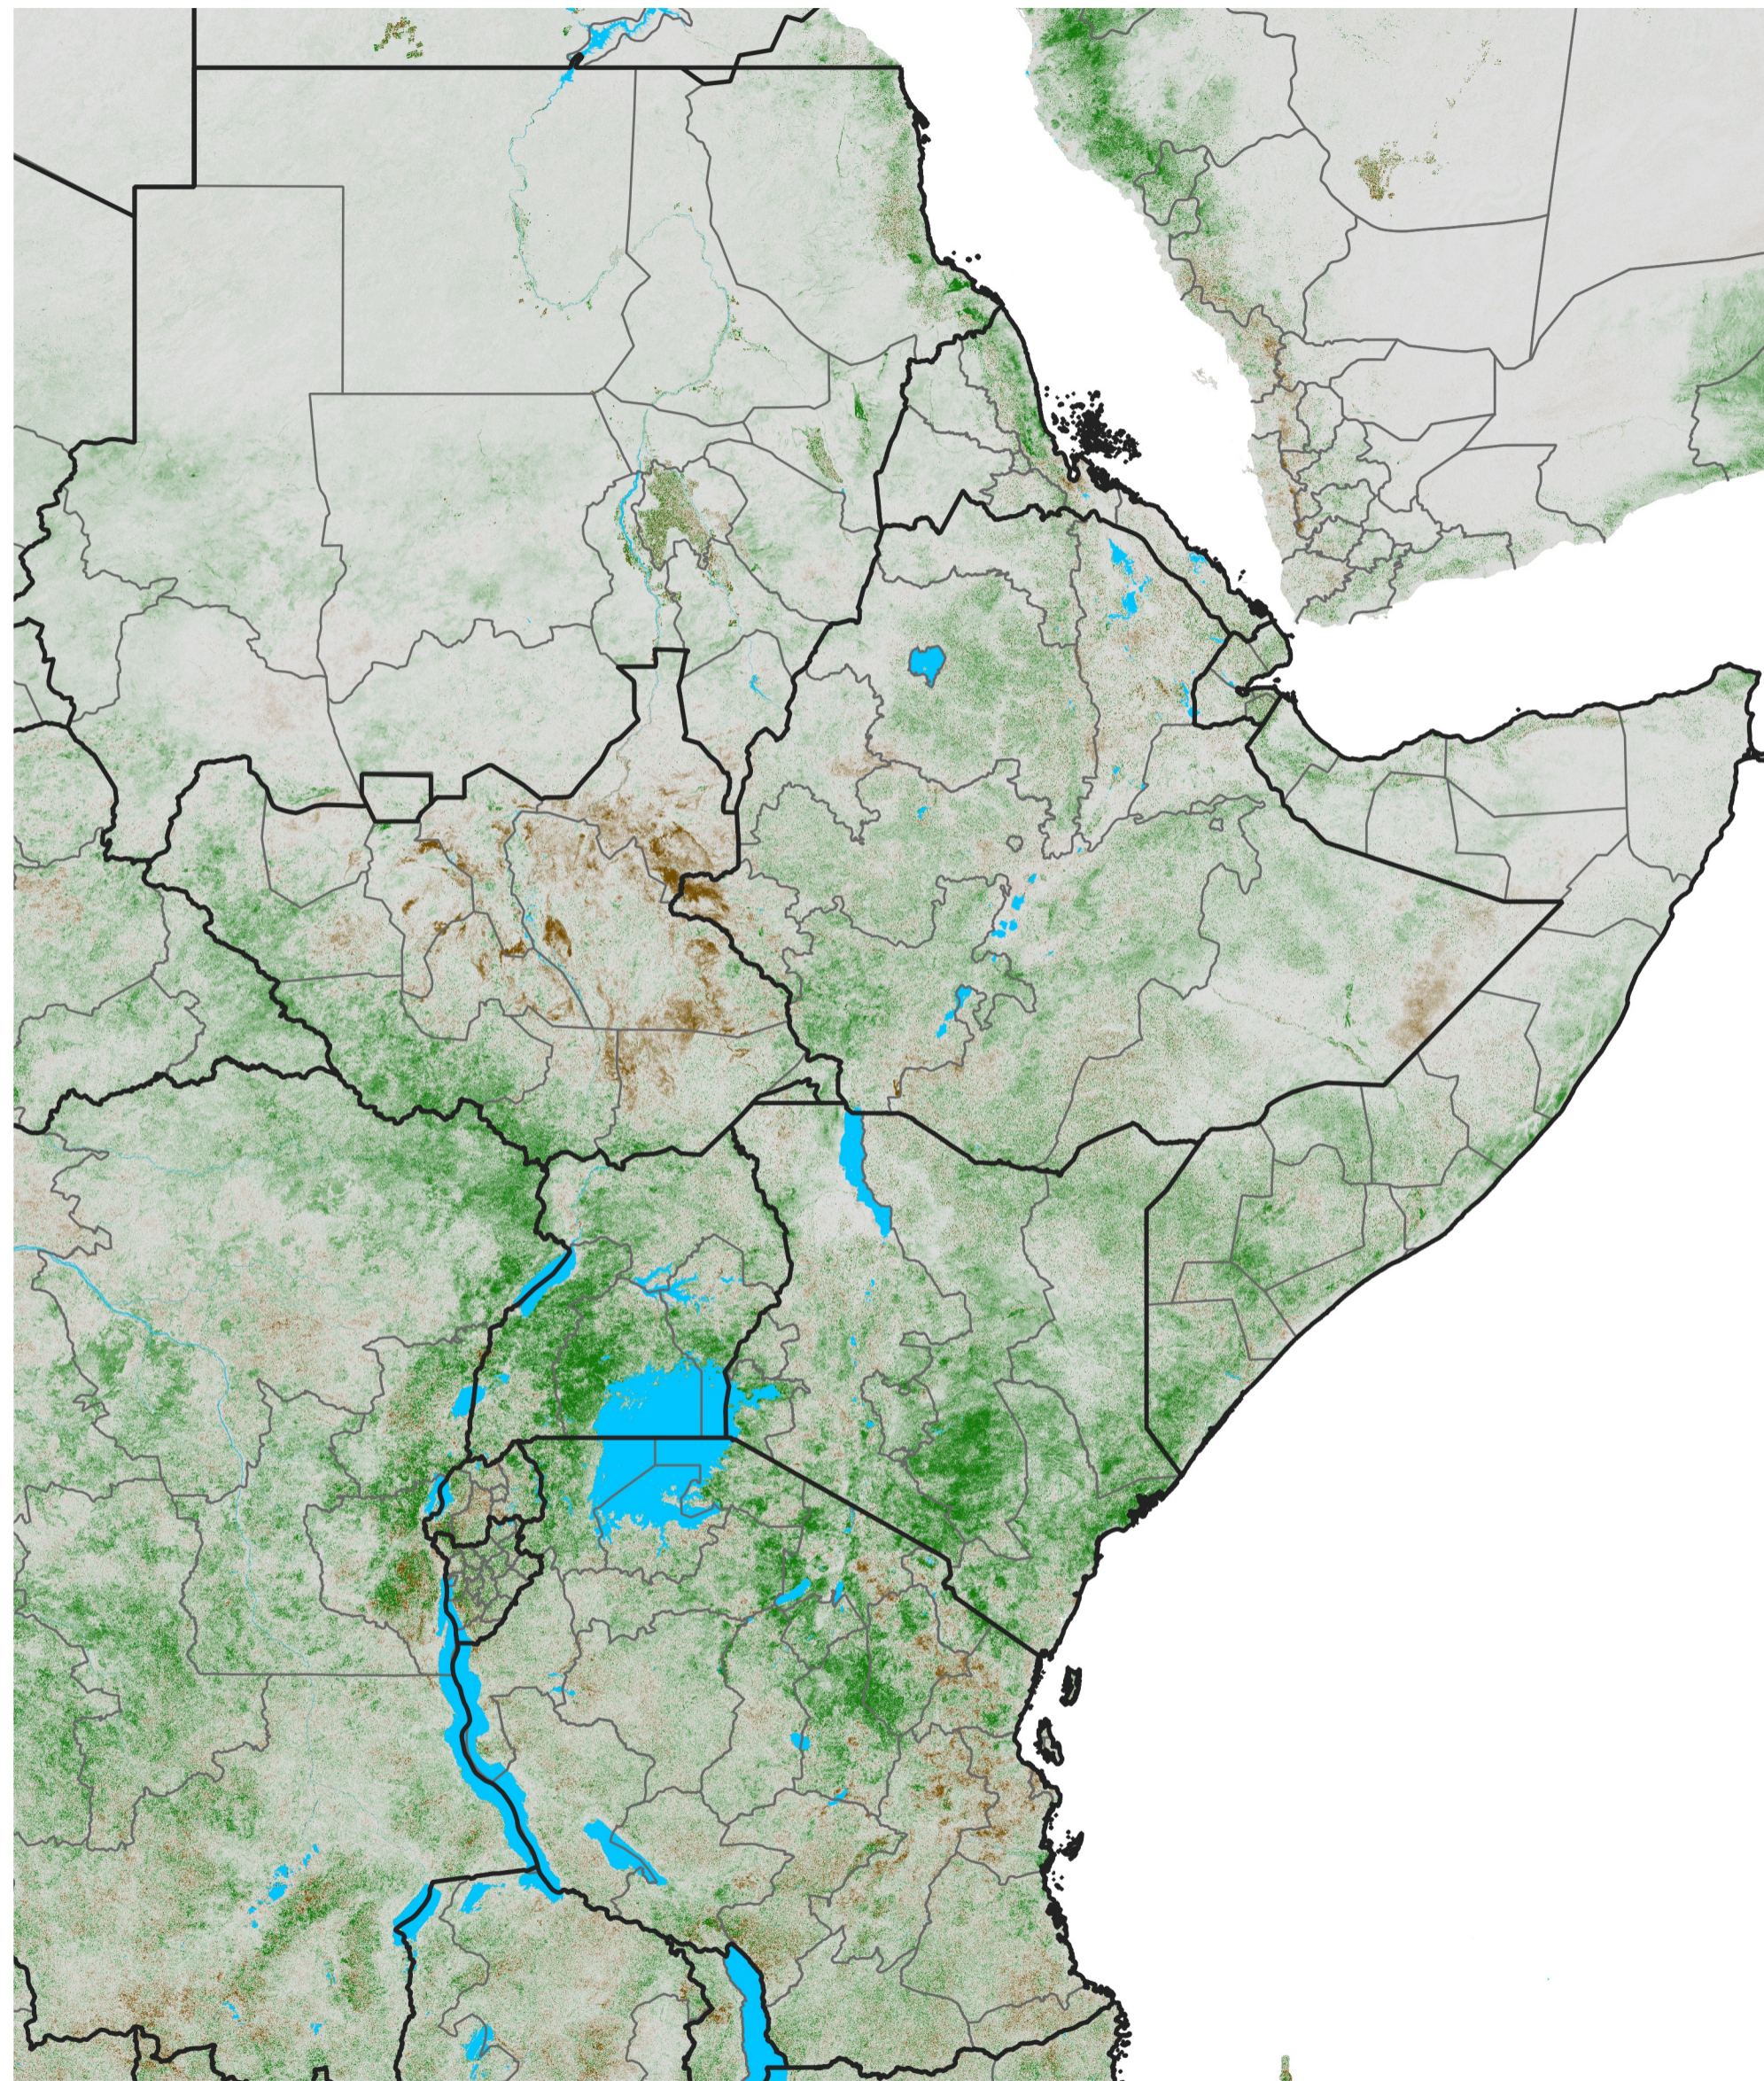

East Africa NDVI Difference

2019 minus 2018

Period 09 / Feb 06 - 15, 2019

NDVI Difference

< -0.3 -0.2 -0.1 -0.05 0.05 0.1 0.2 >0.3

Negative

No Difference

Positive