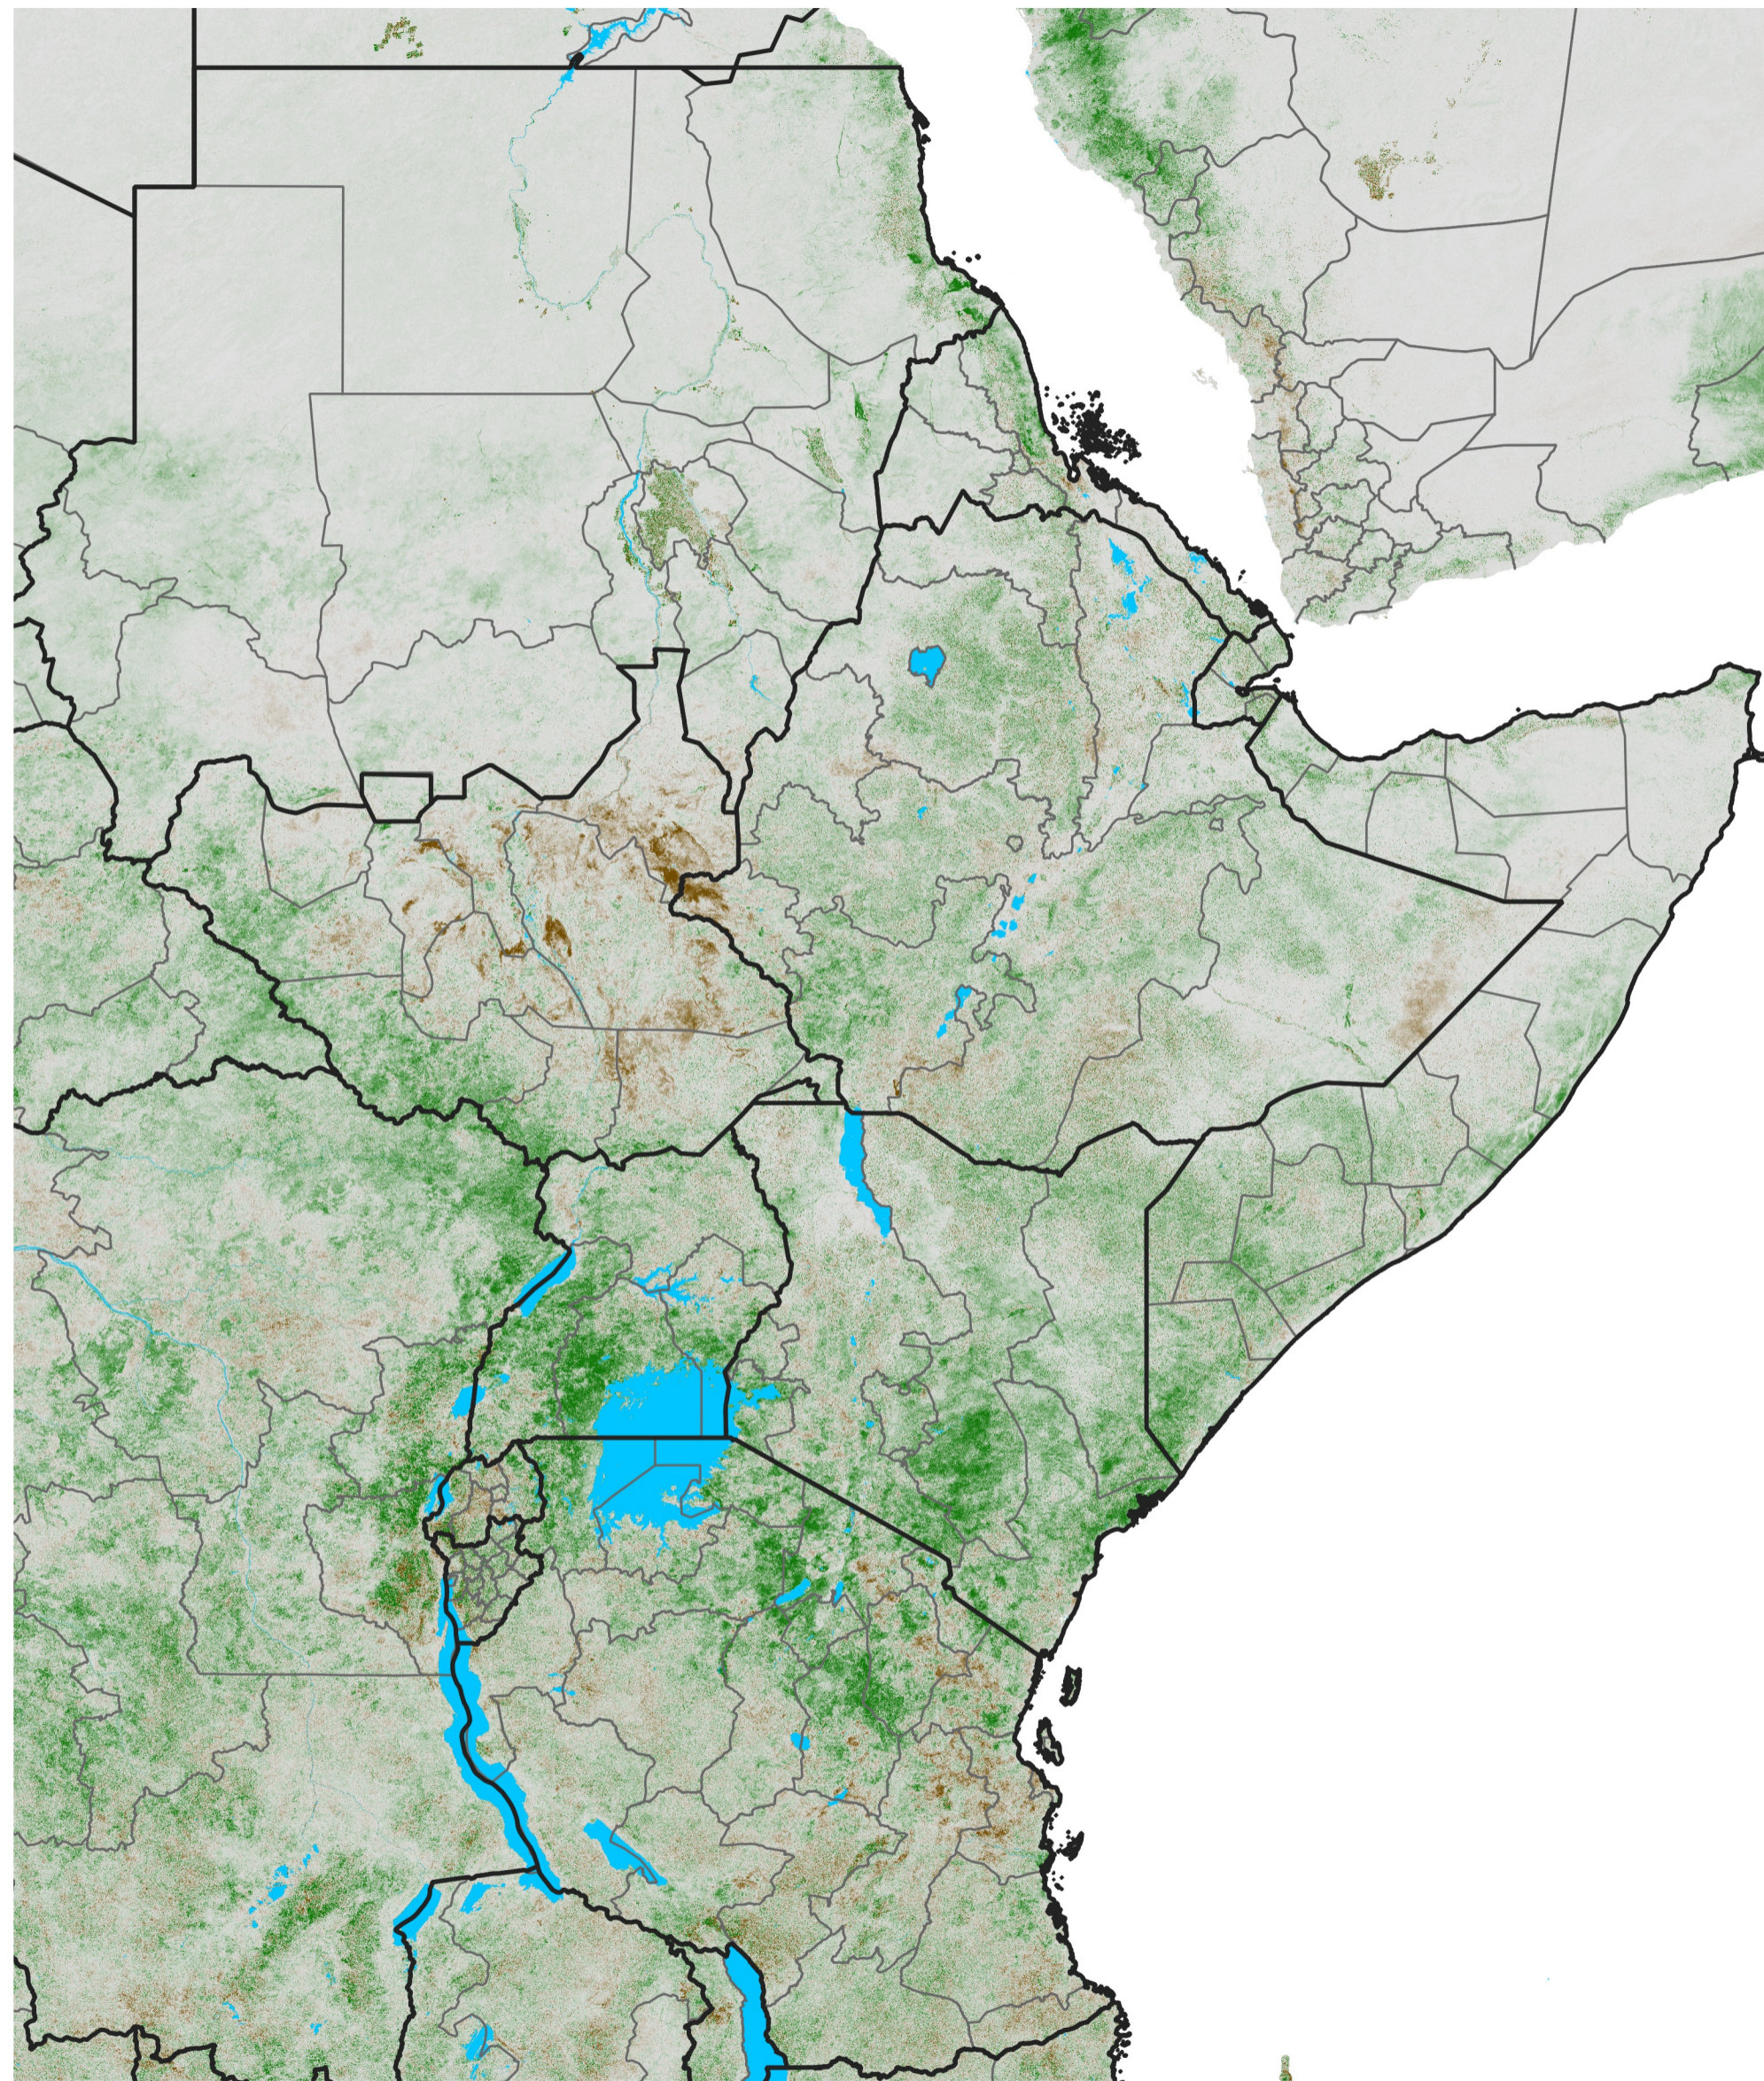

East Africa NDVI Difference

2019 minus 2018

Period 10 / Feb 11 - 20, 2019

NDVI Difference

< -0.3 -0.2 -0.1 -0.05 0.05 0.1 0.2 >0.3

Negative

No Difference

Positive