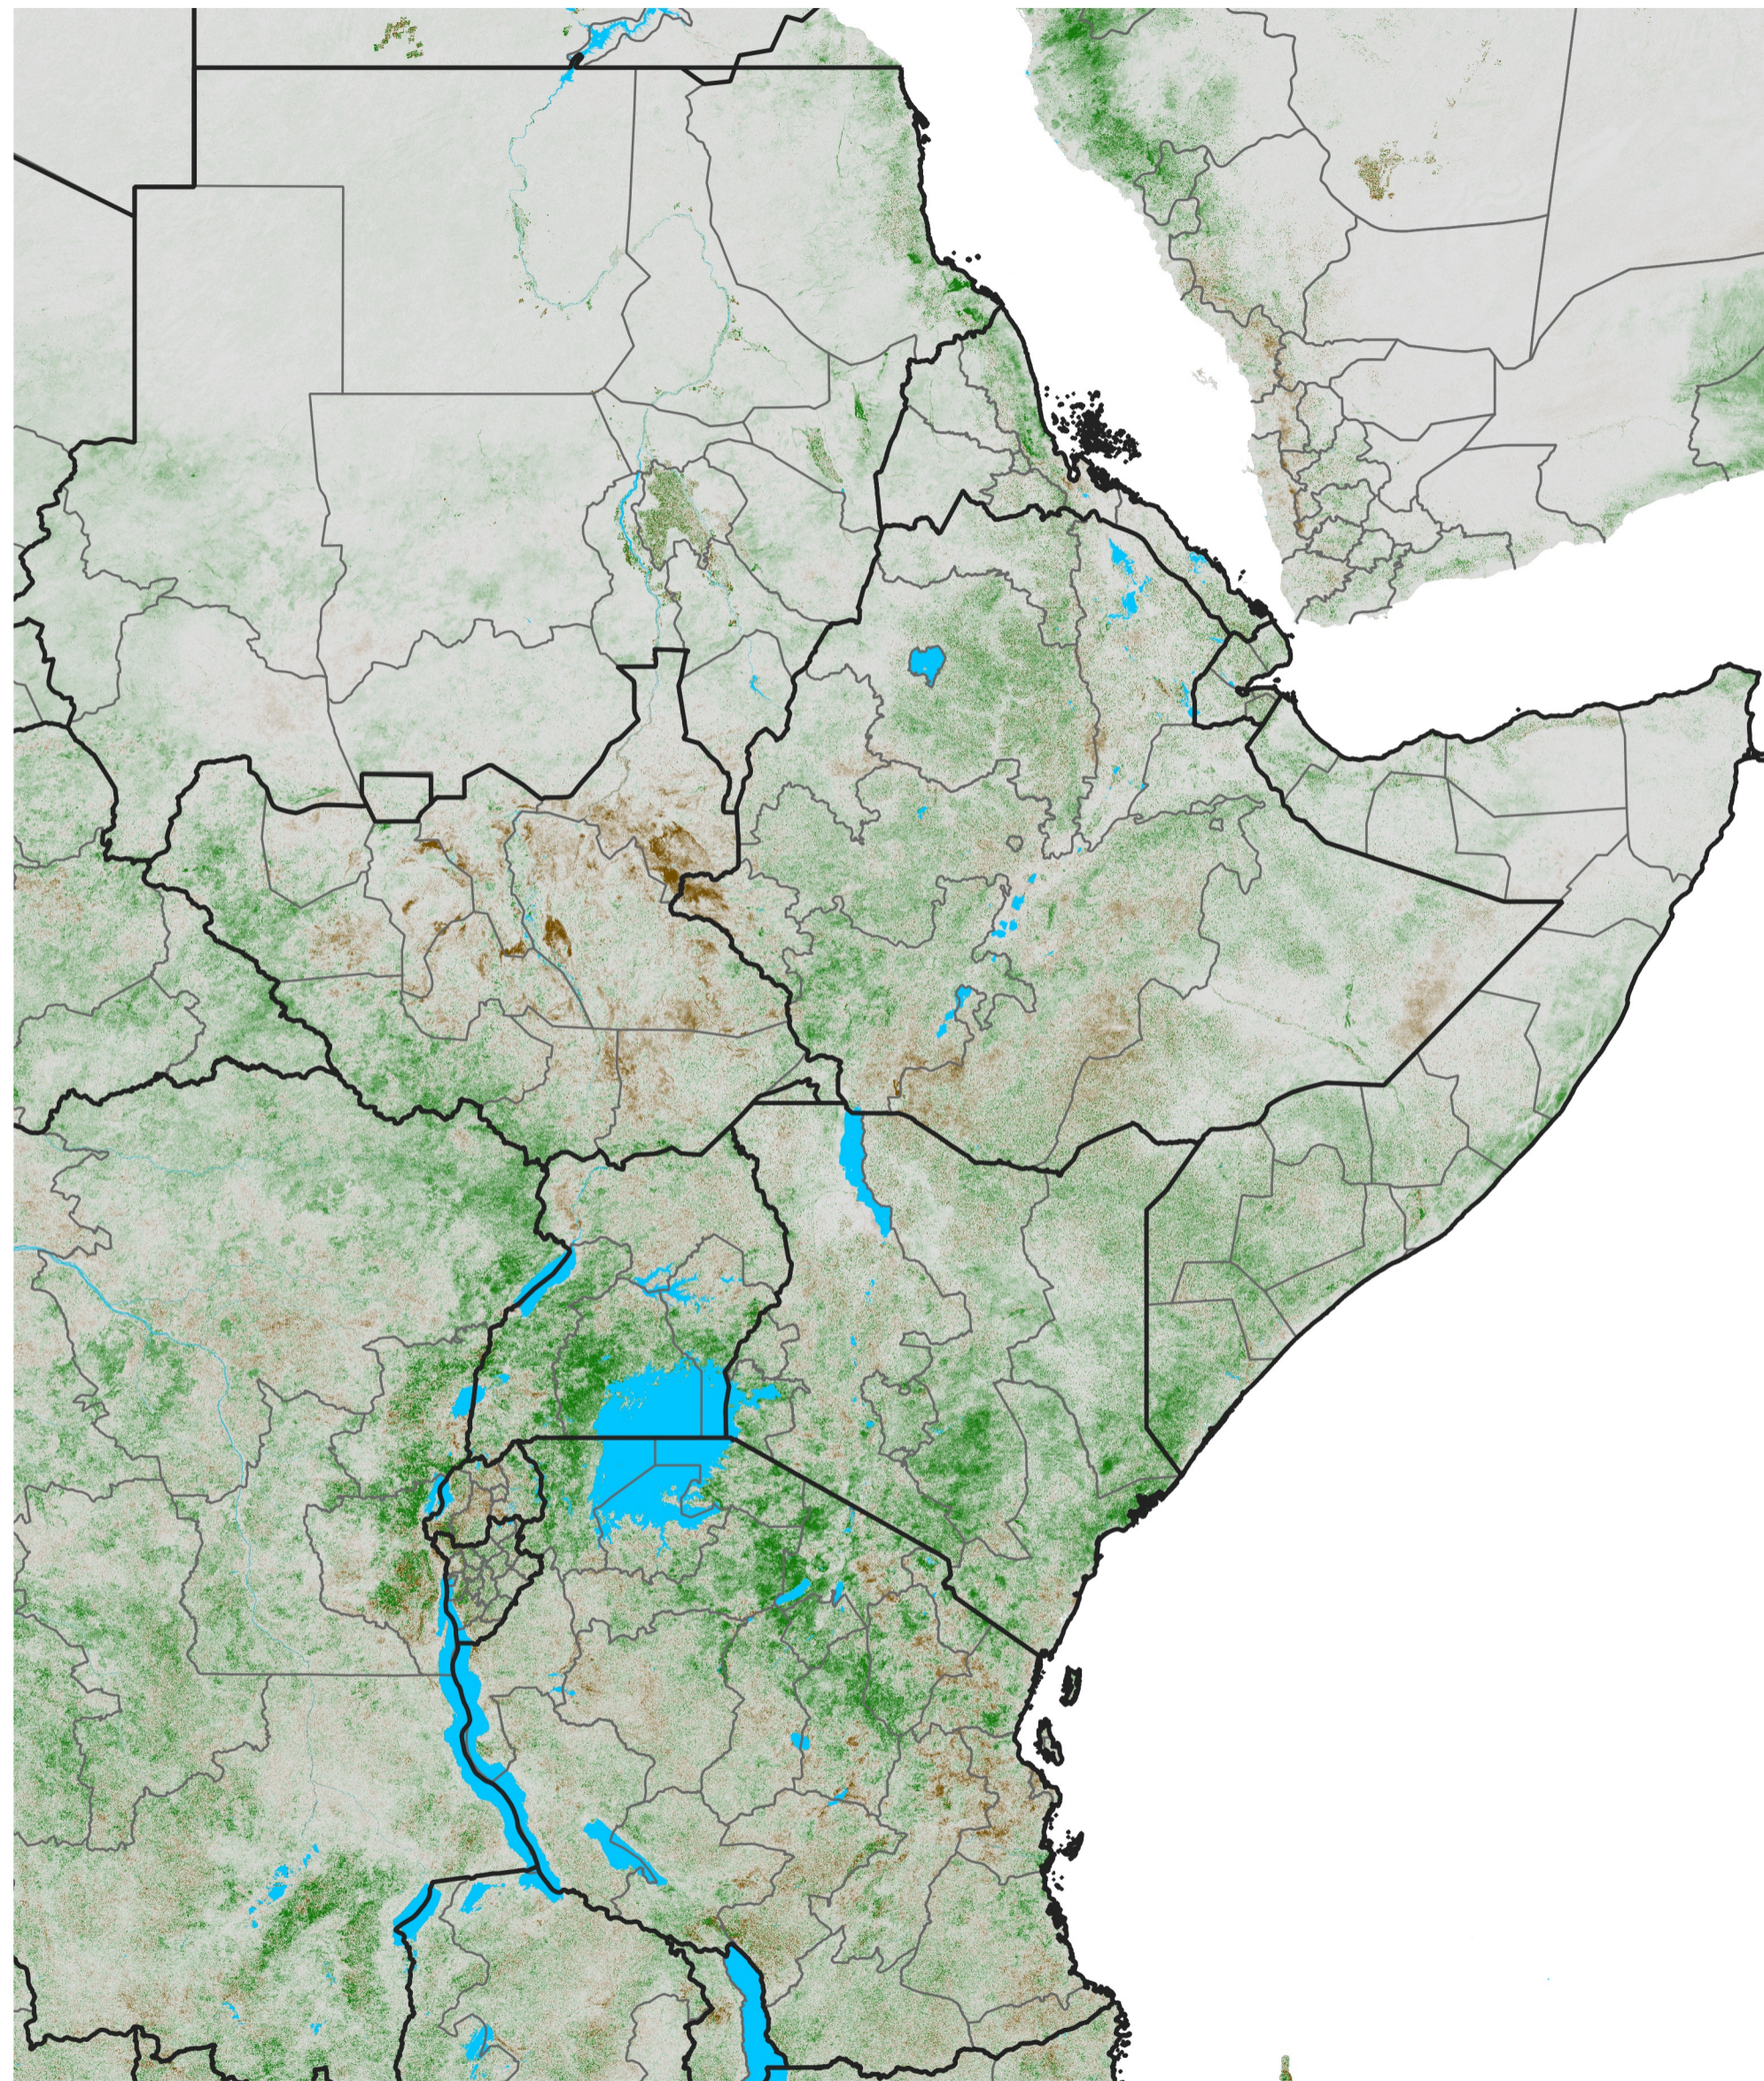

East Africa NDVI Difference

2019 minus 2018

Period 11 / Feb 16 - 25, 2019

NDVI Difference

< -0.3 -0.2 -0.1 -0.05 0.05 0.1 0.2 >0.3

Negative

No Difference

Positive