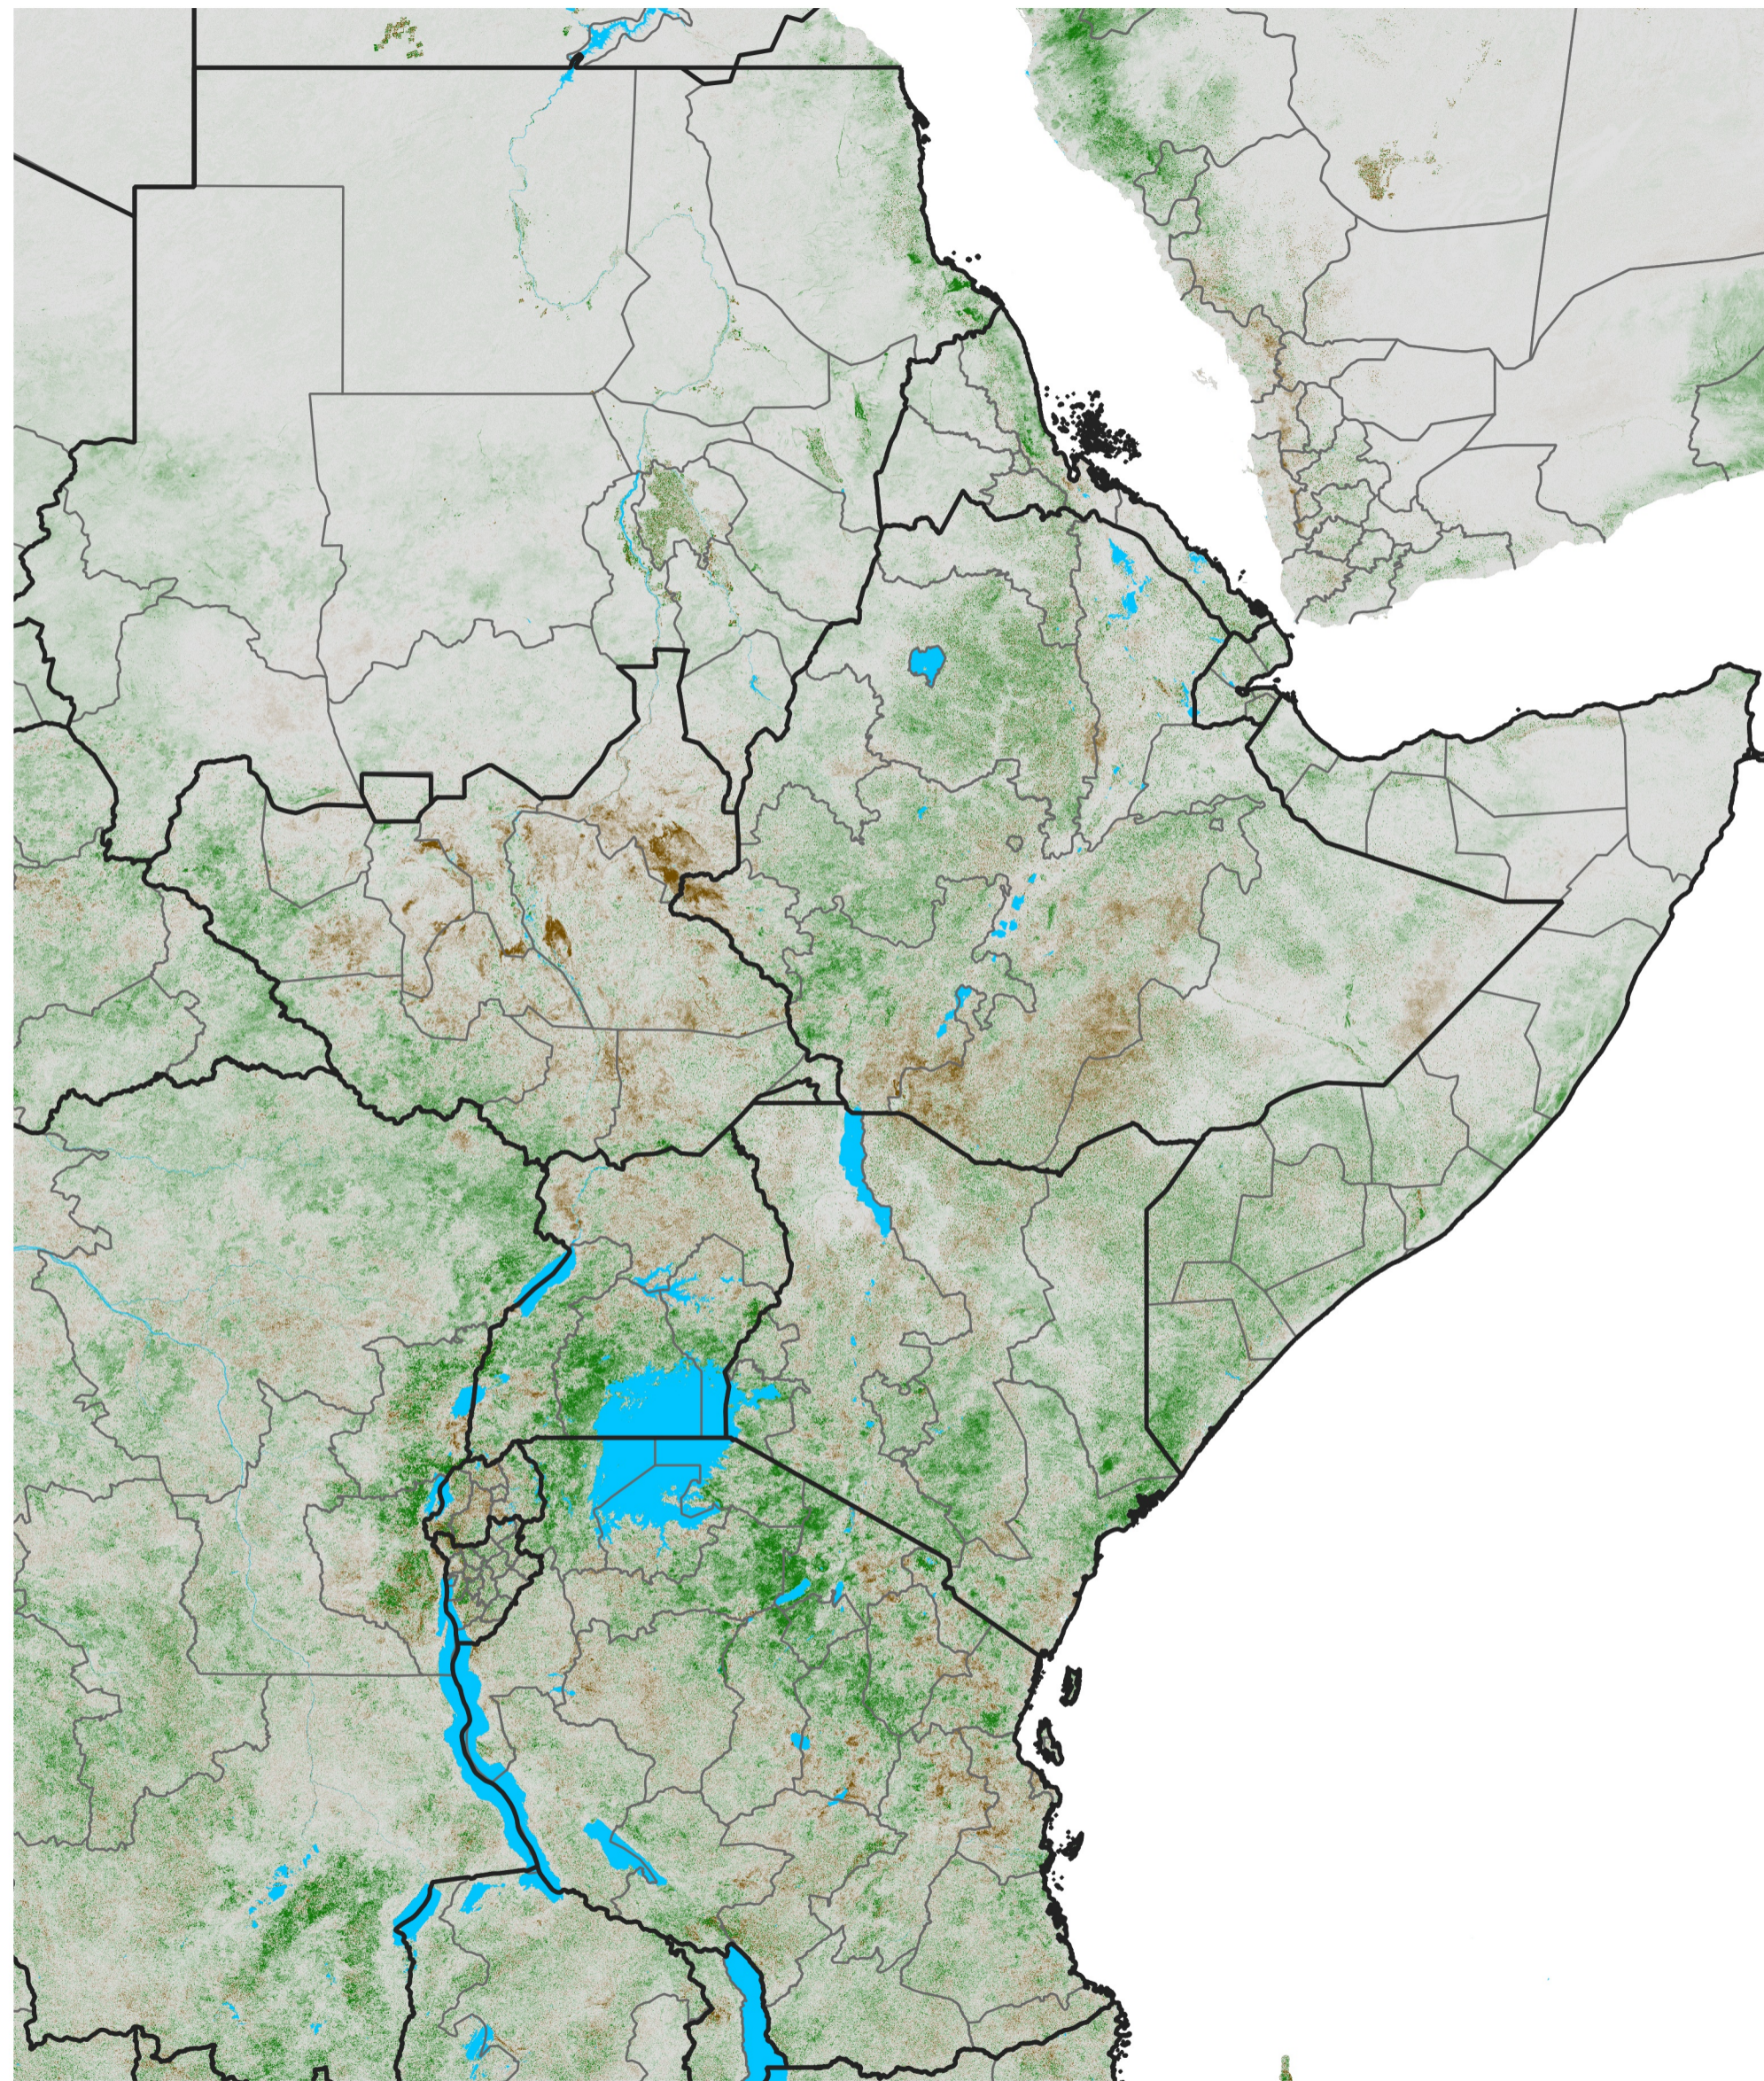

East Africa NDVI Difference

2019 minus 2018

Period 12 / Feb 21 - 28, 2019

NDVI Difference

< -0.3 -0.2 -0.1 -0.05 0.05 0.1 0.2 >0.3

Negative

No Difference

Positive