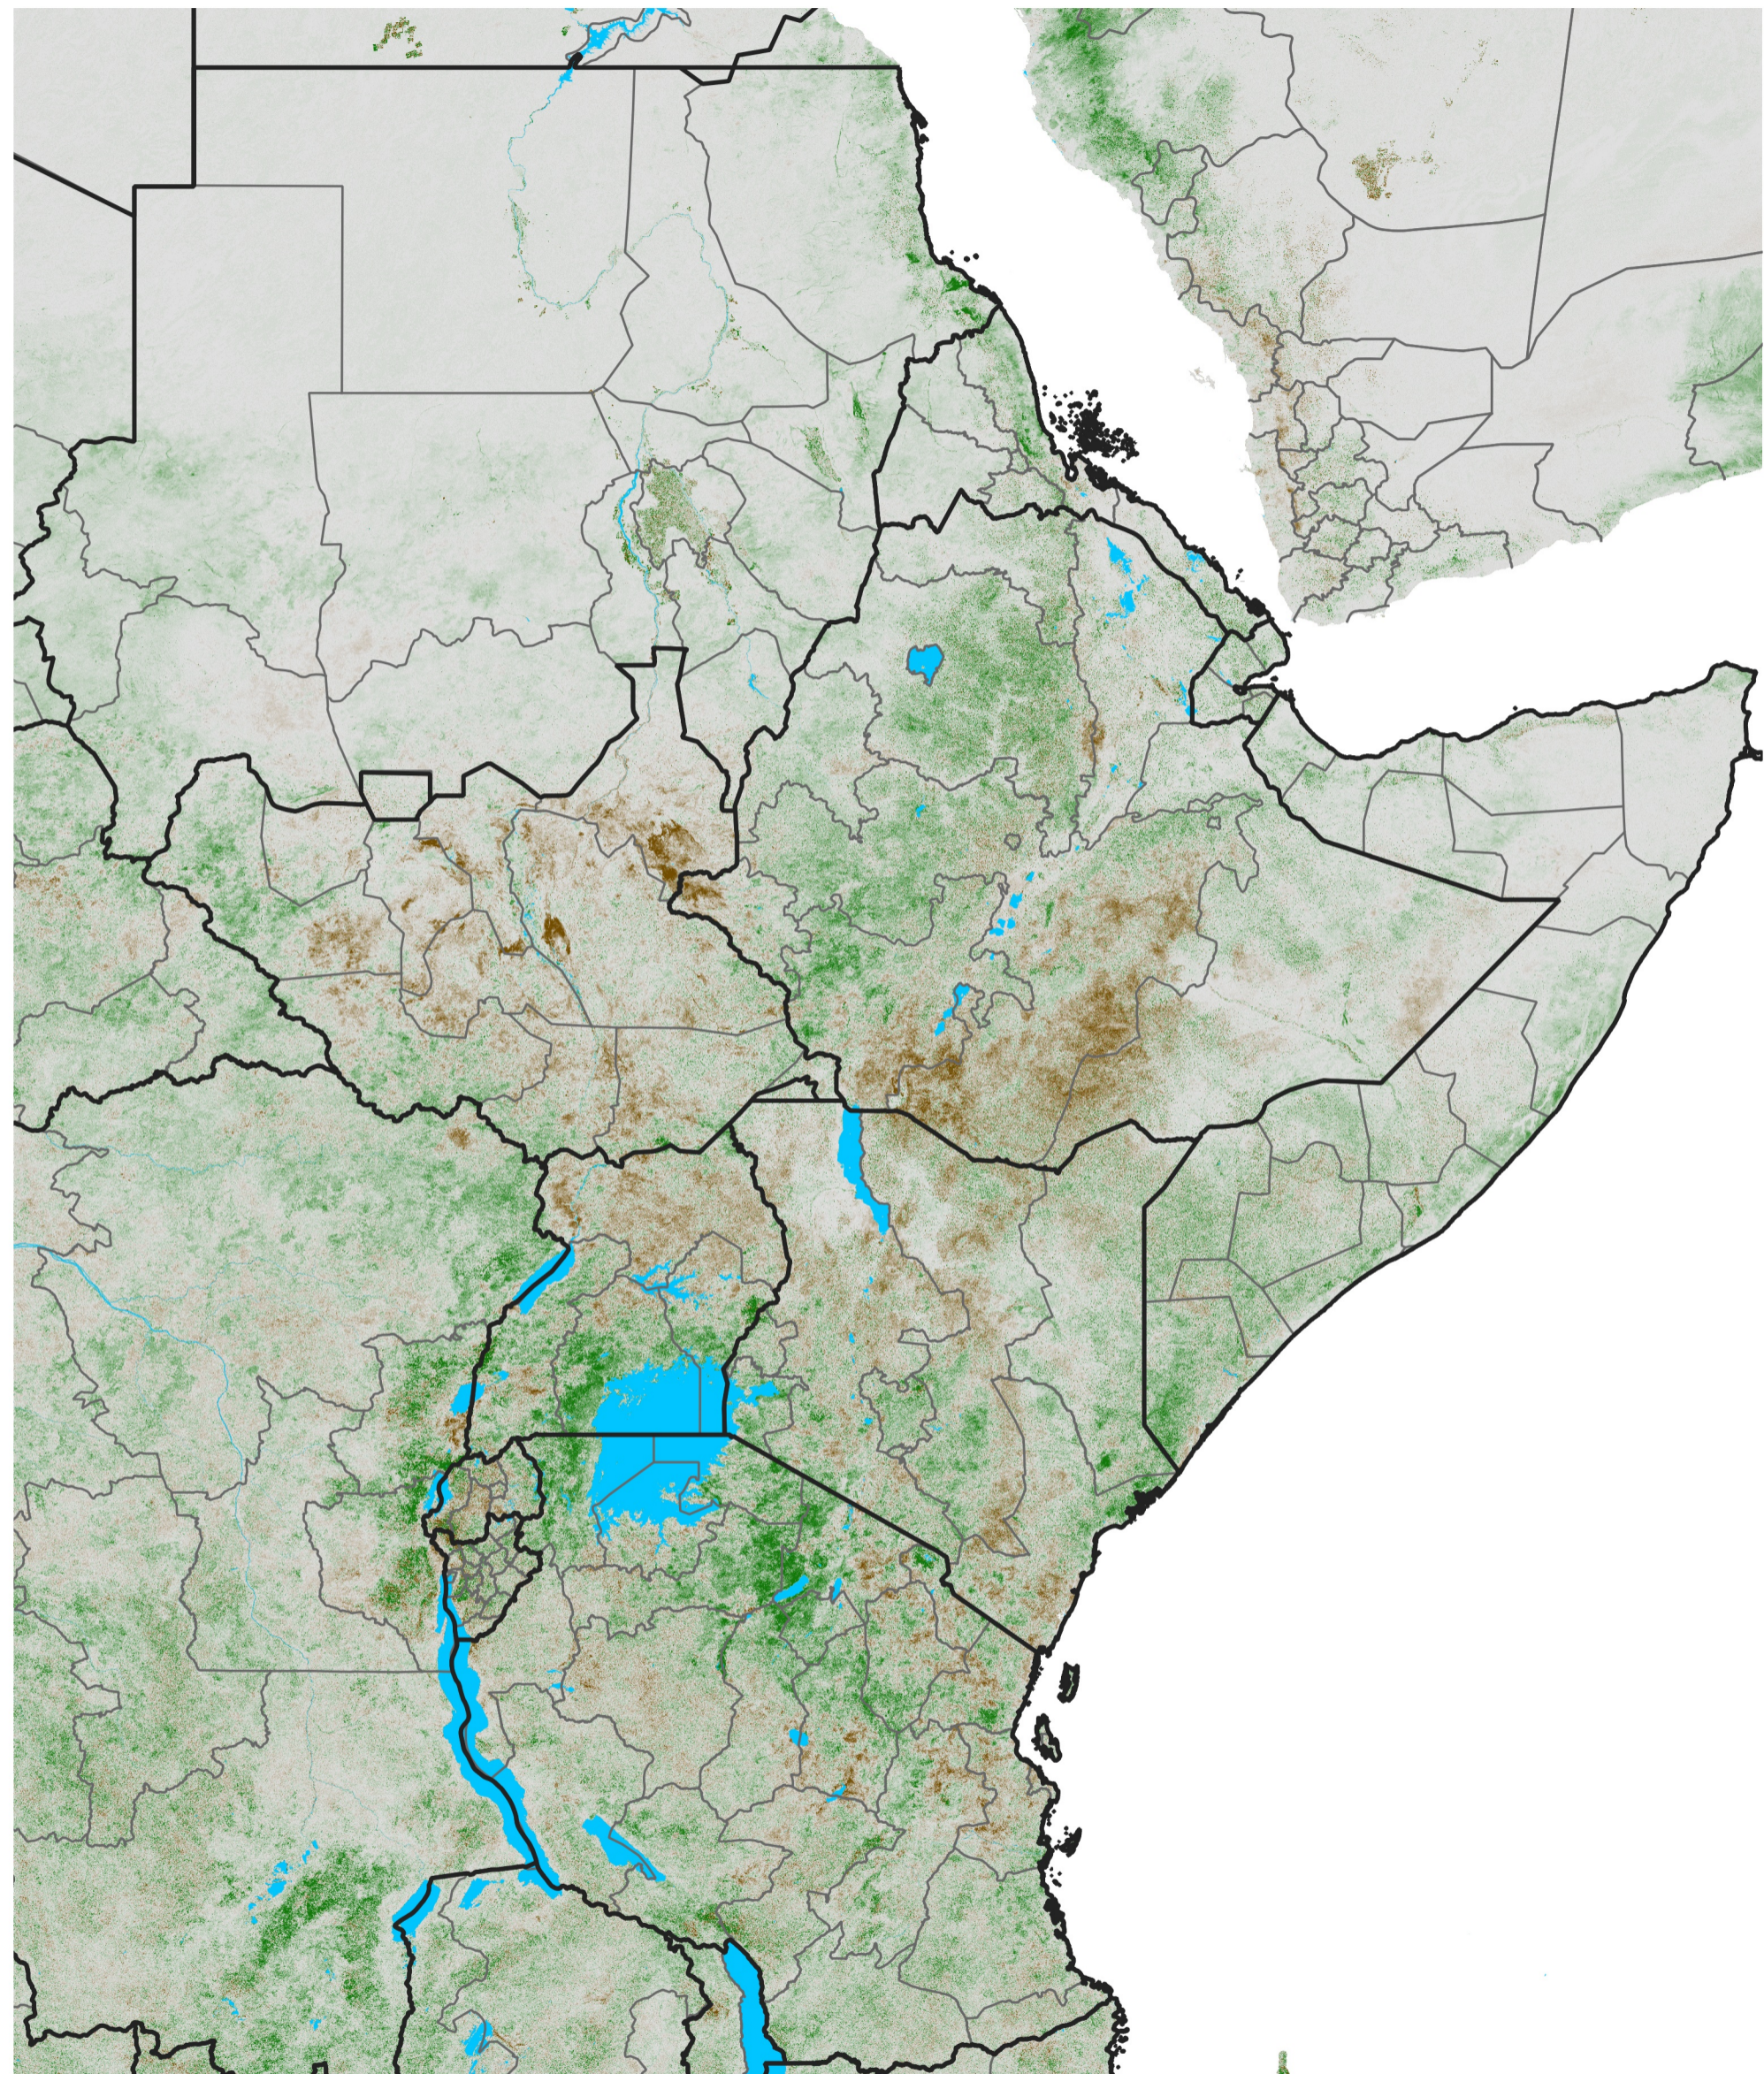

East Africa NDVI Difference

2019 minus 2018

Period 13 / Feb 26 - Mar 05, 2019

NDVI Difference

< -0.3 -0.2 -0.1 -0.05 0.05 0.1 0.2 >0.3

Negative

No Difference

Positive