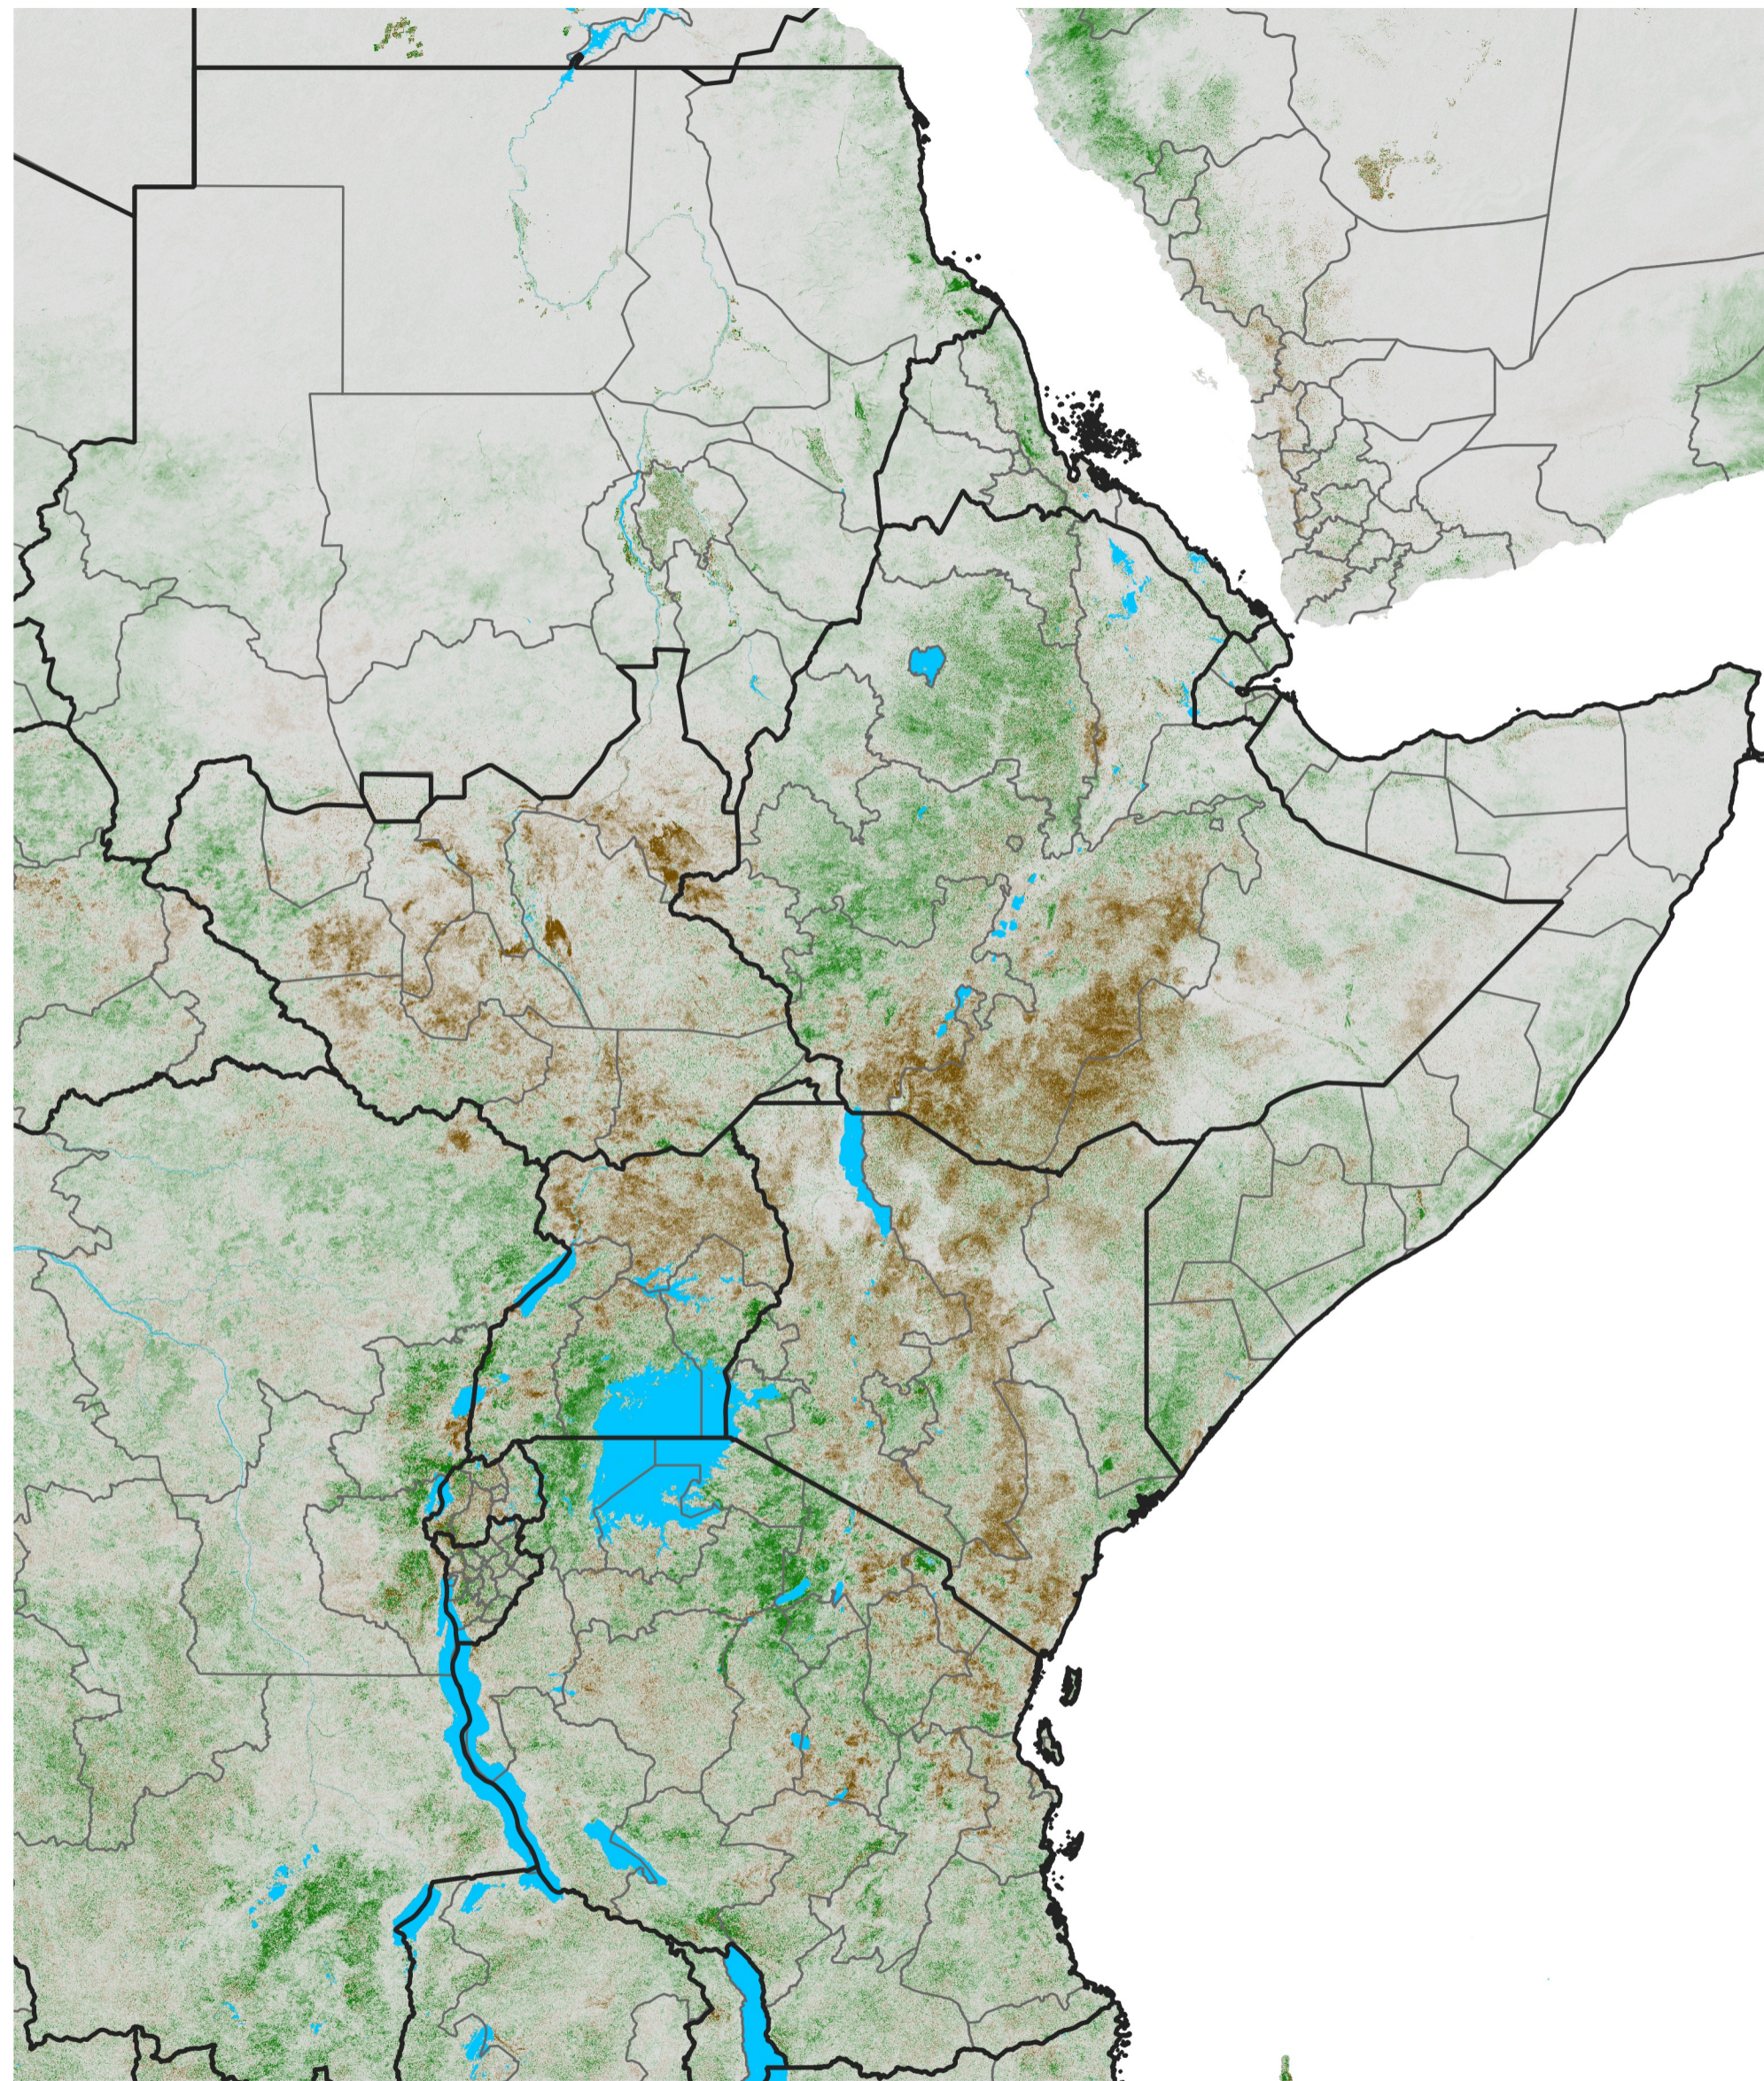

# East Africa NDVI Difference

2019 minus 2018

Period 14 / Mar 01 - 10, 2019

## NDVI Difference

< -0.3   -0.2   -0.1   -0.05   0.05   0.1   0.2   >0.3

Negative

No Difference

Positive