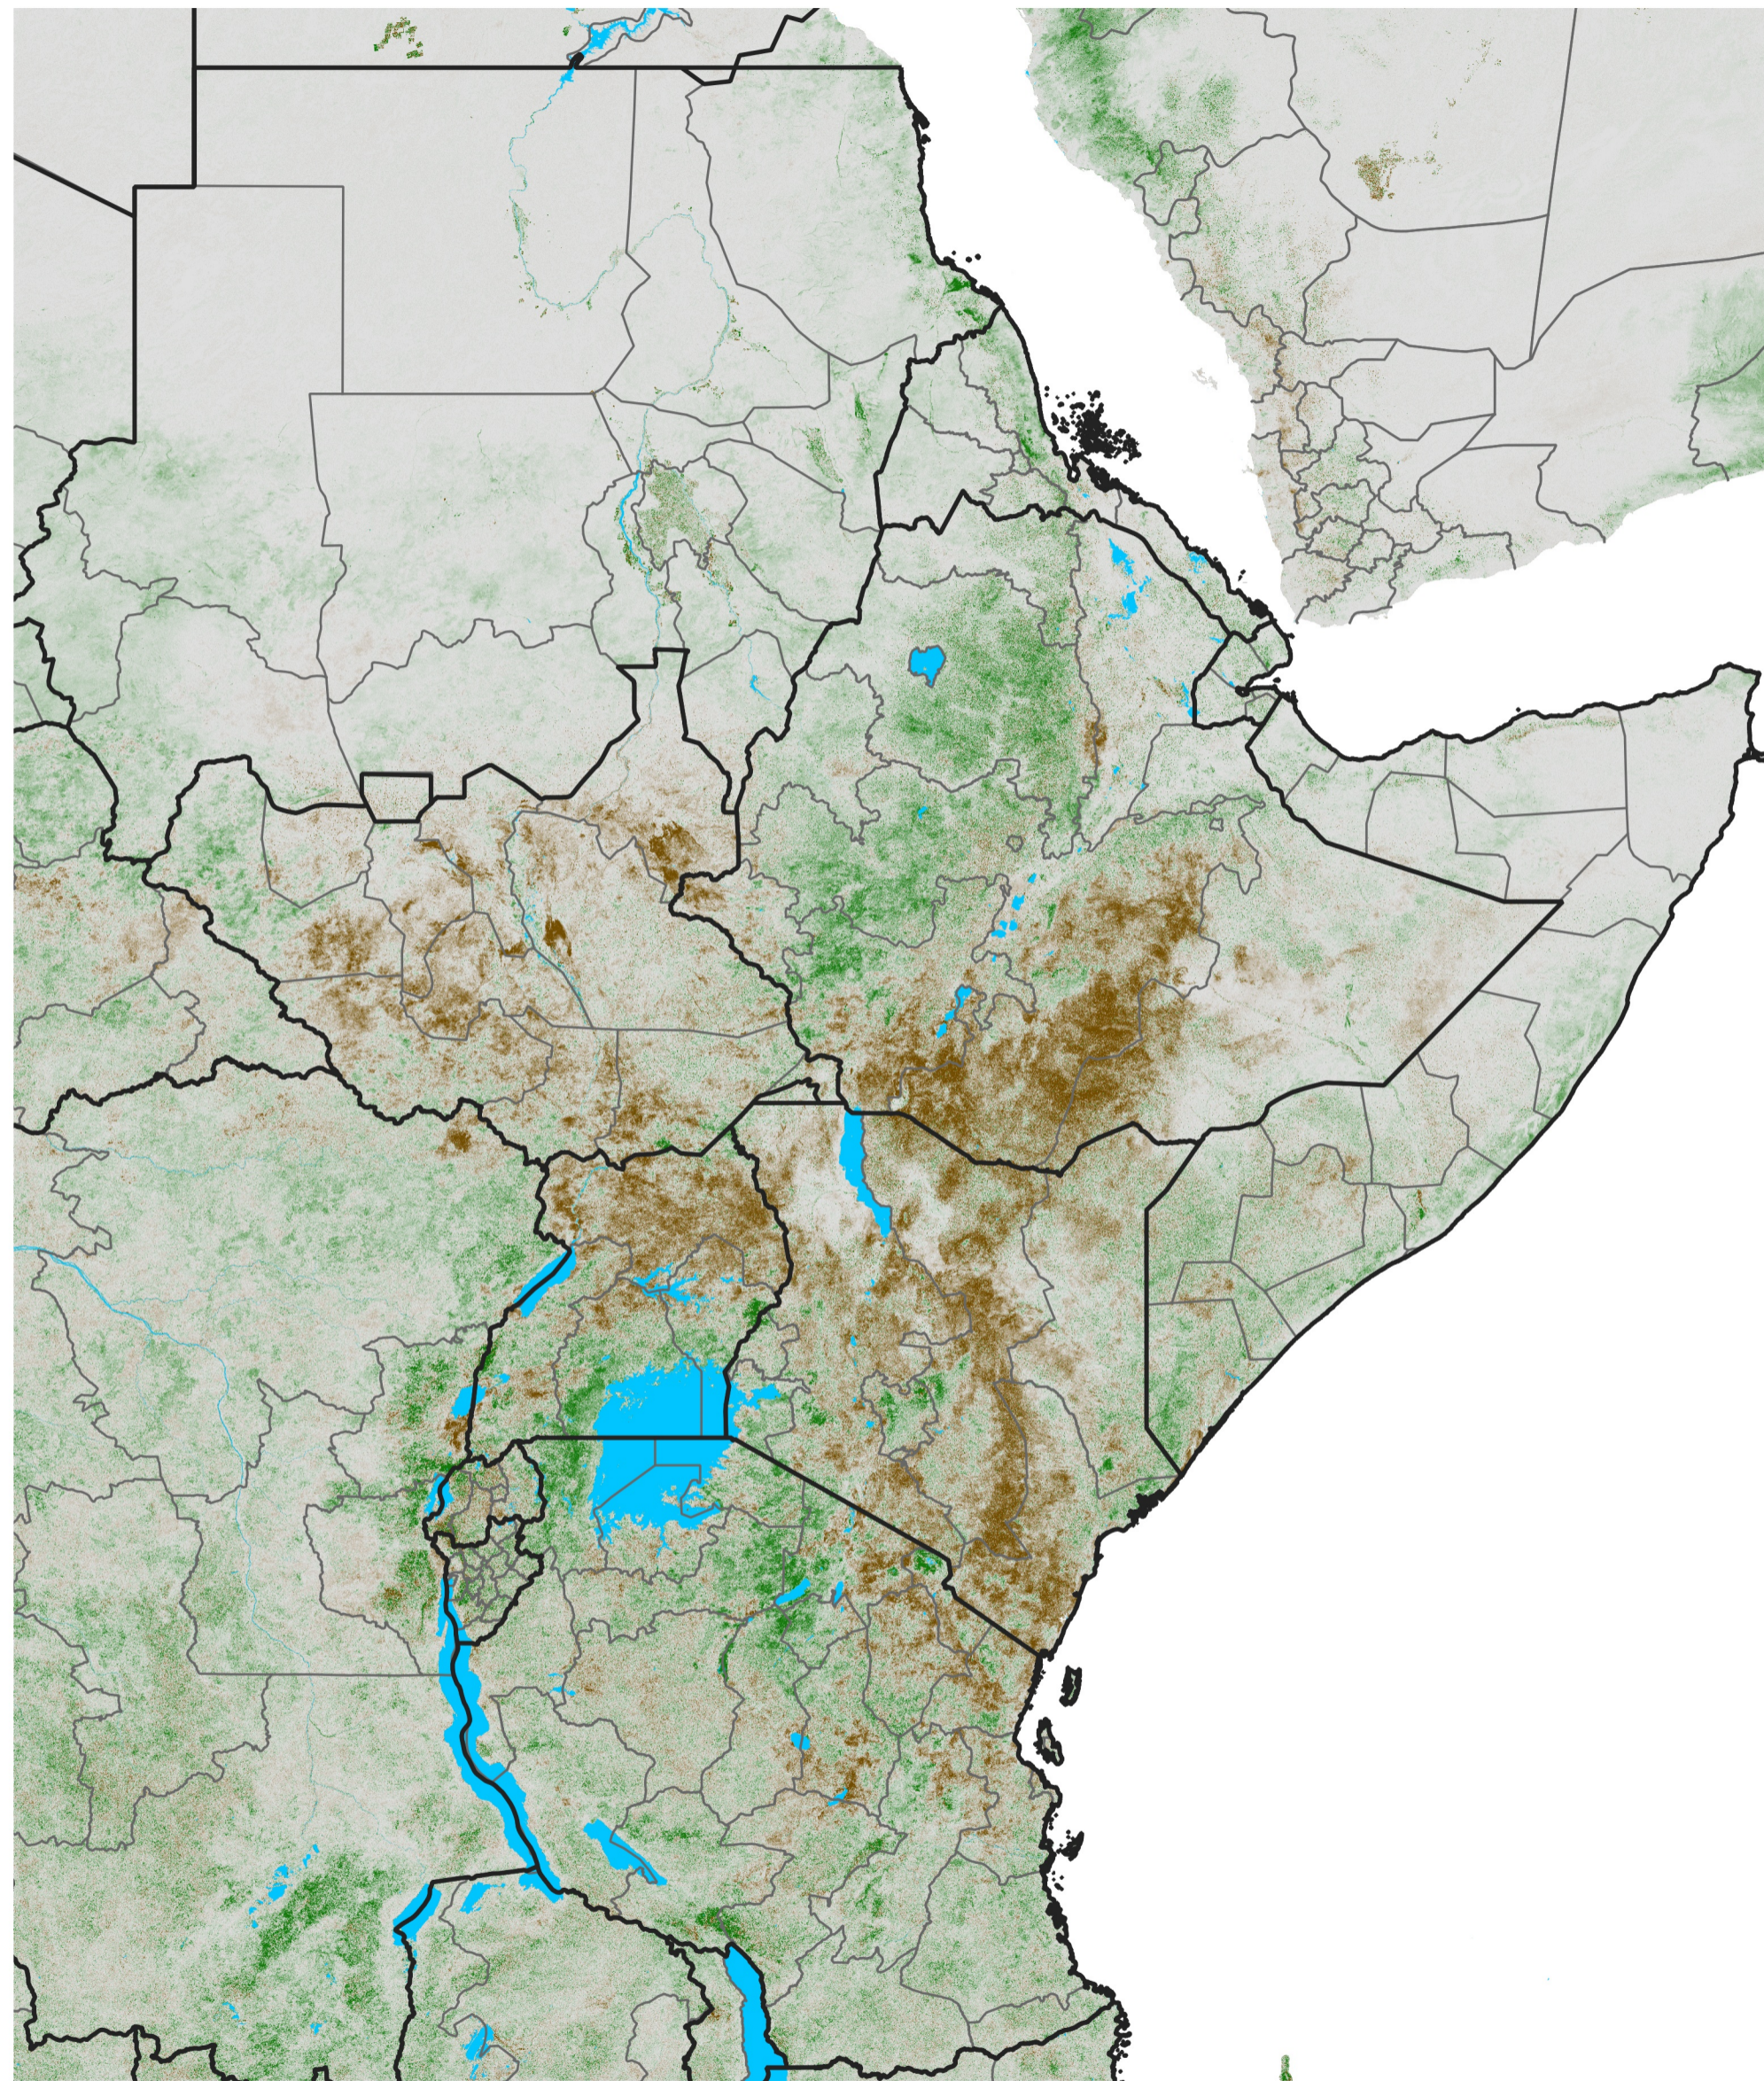

East Africa NDVI Difference

2019 minus 2018

Period 15 / Mar 06 - 15, 2019

NDVI Difference

< -0.3 -0.2 -0.1 -0.05 0.05 0.1 0.2 >0.3

Negative

No Difference

Positive