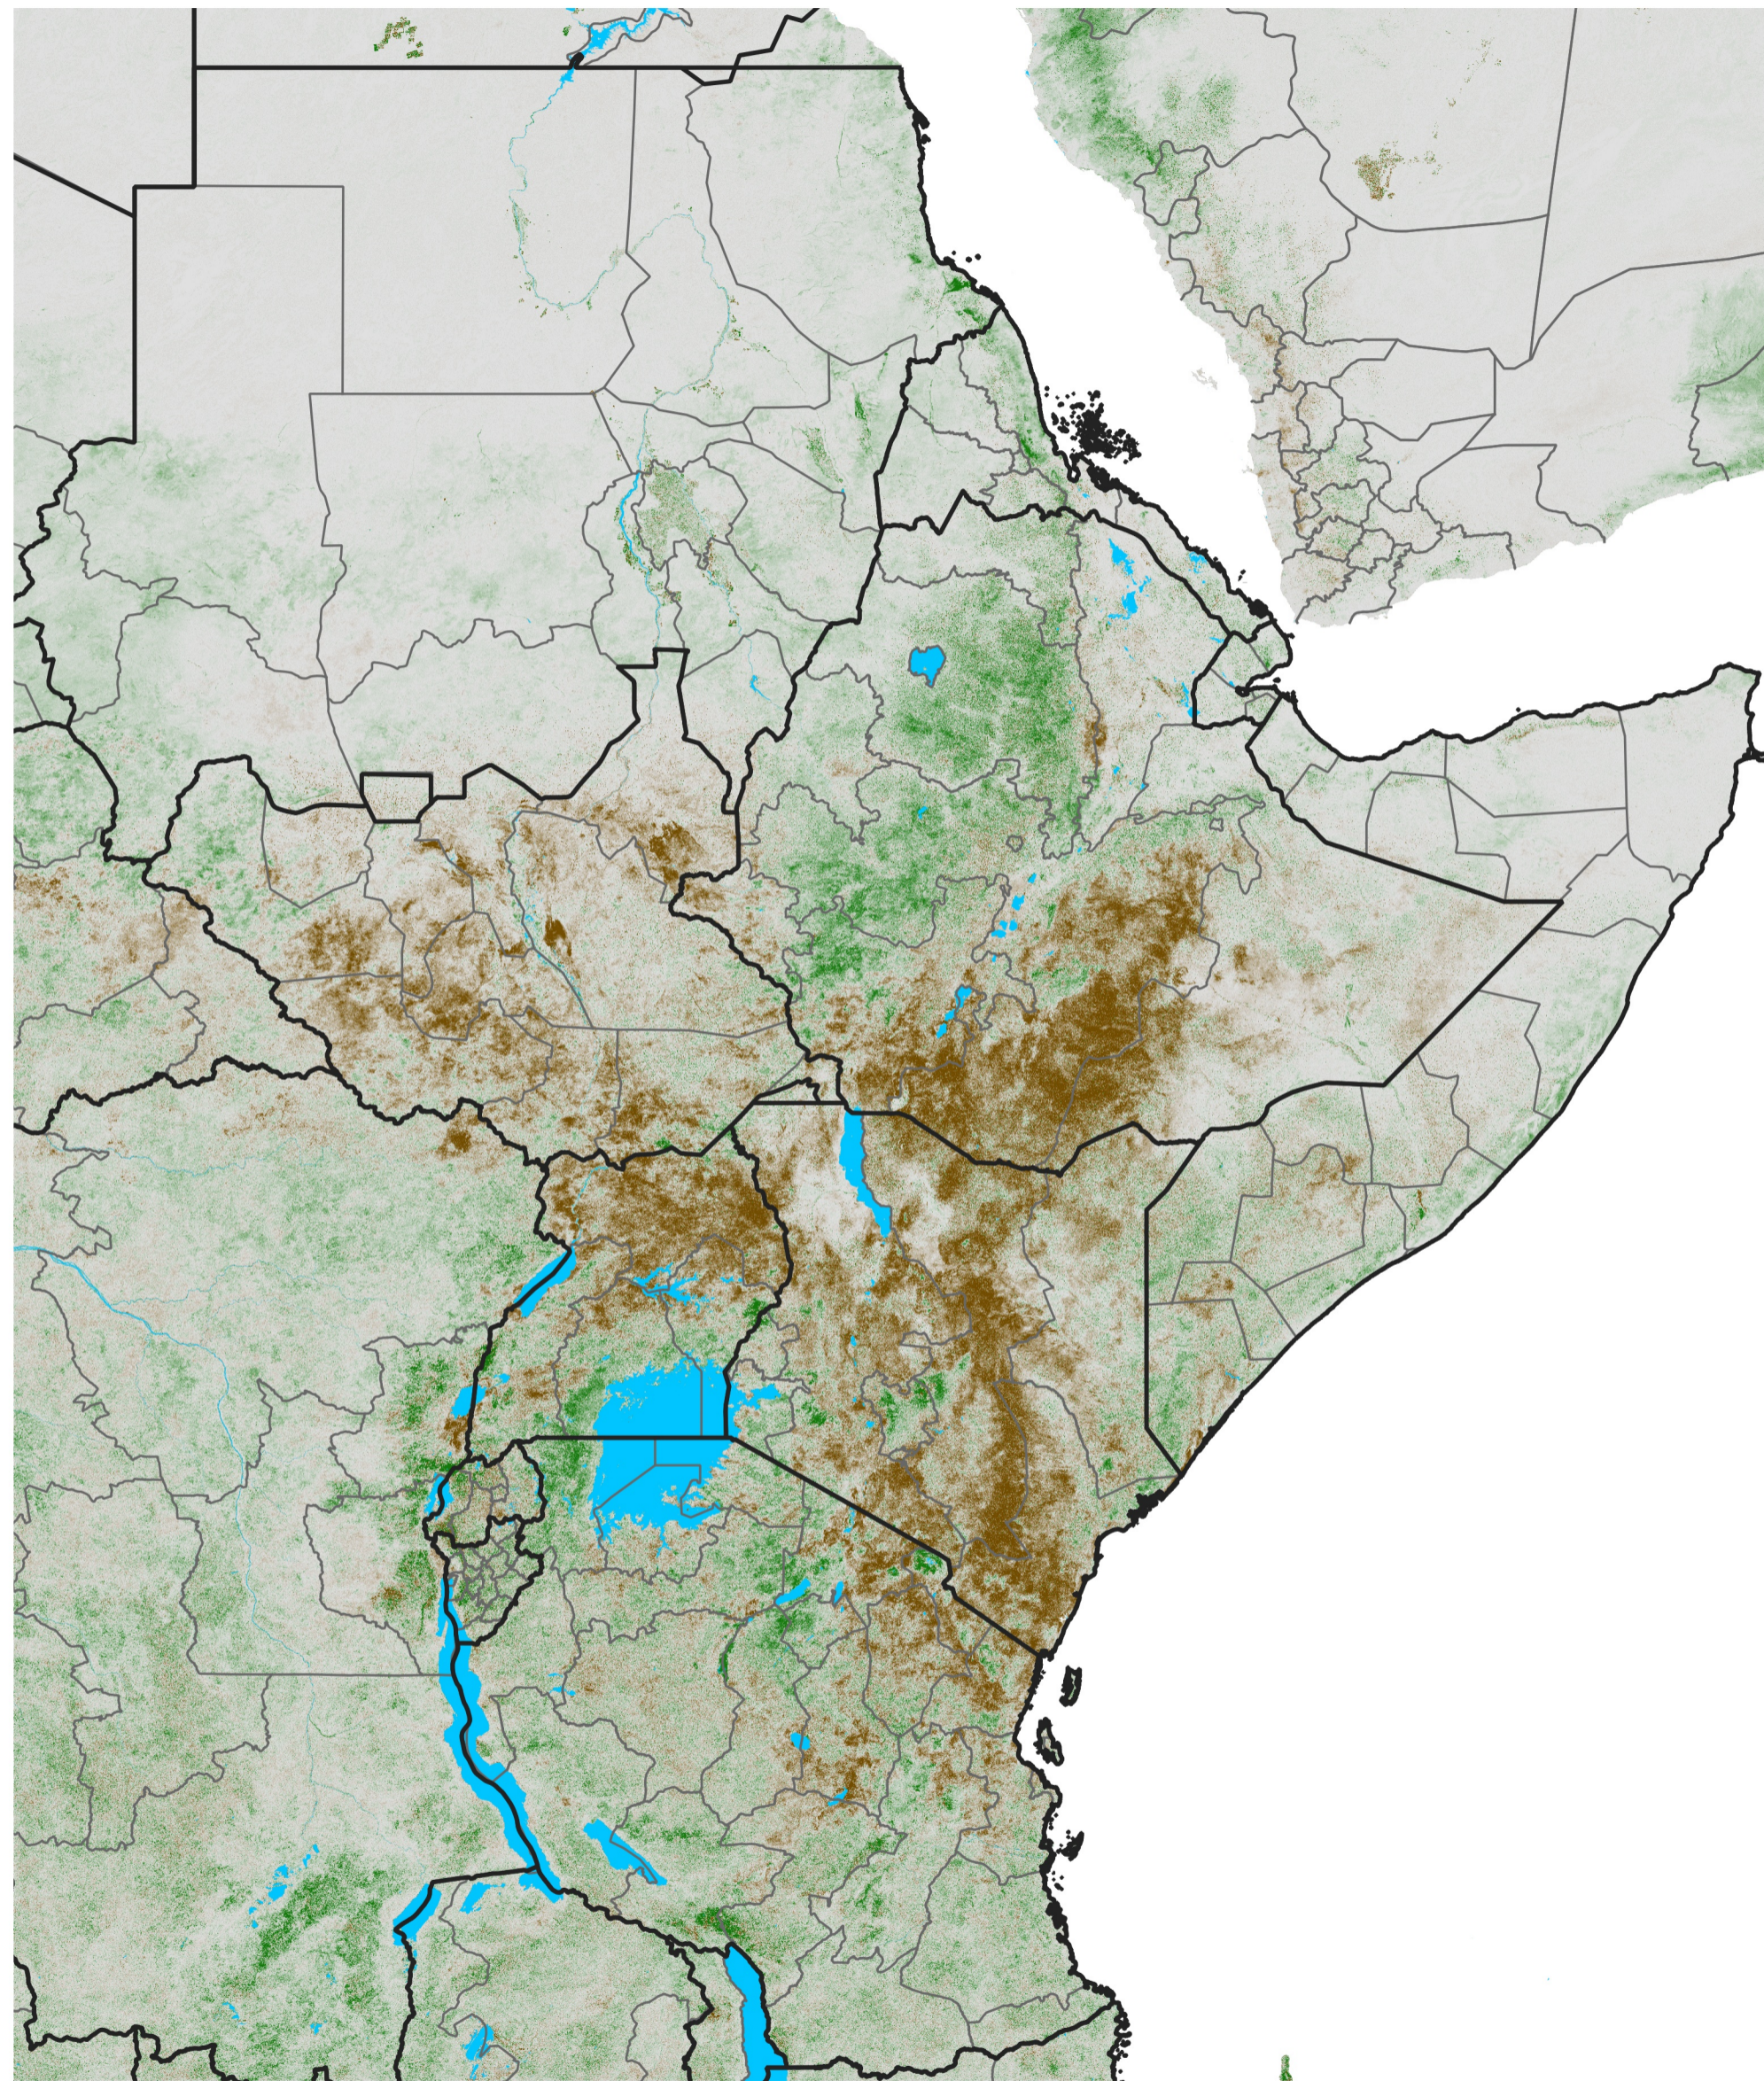

East Africa NDVI Difference

2019 minus 2018

Period 16 / Mar 11 - 20, 2019

NDVI Difference

< -0.3 -0.2 -0.1 -0.05 0.05 0.1 0.2 >0.3

Negative

No Difference

Positive