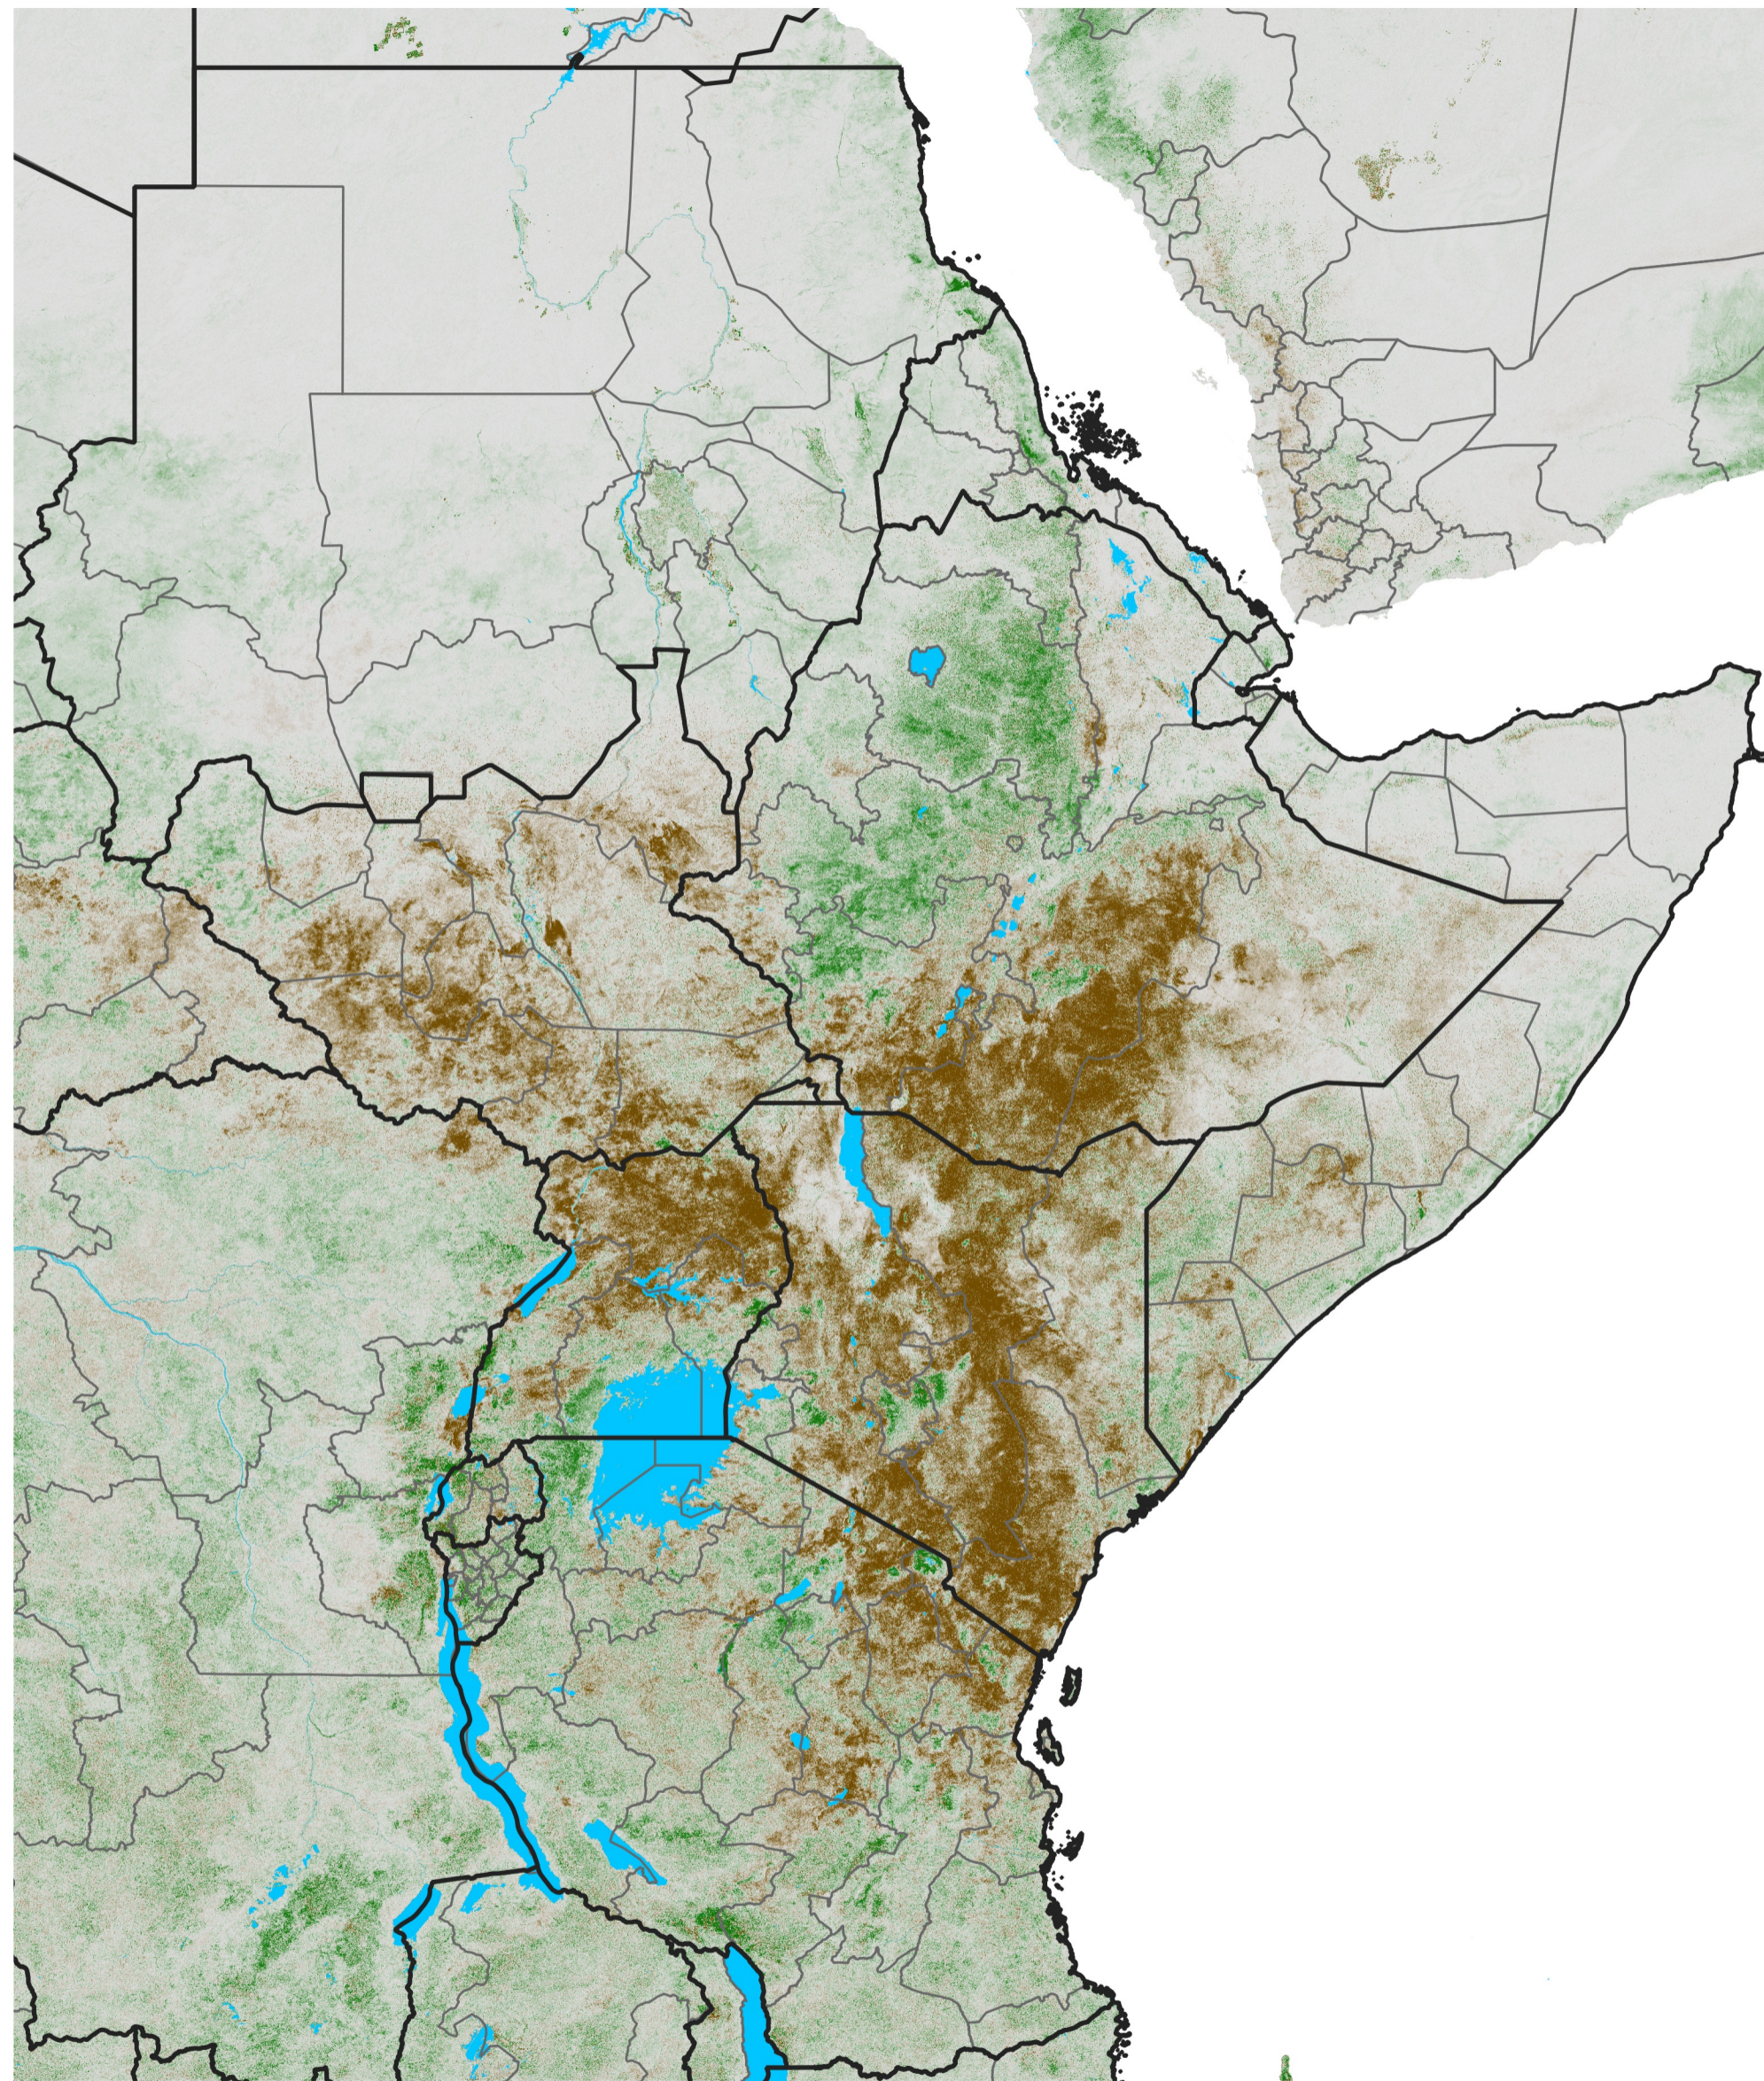

# East Africa NDVI Difference

2019 minus 2018

Period 17 / Mar 16 - 25, 2019

## NDVI Difference

< -0.3   -0.2   -0.1   -0.05   0.05   0.1   0.2   >0.3

Negative

No Difference

Positive