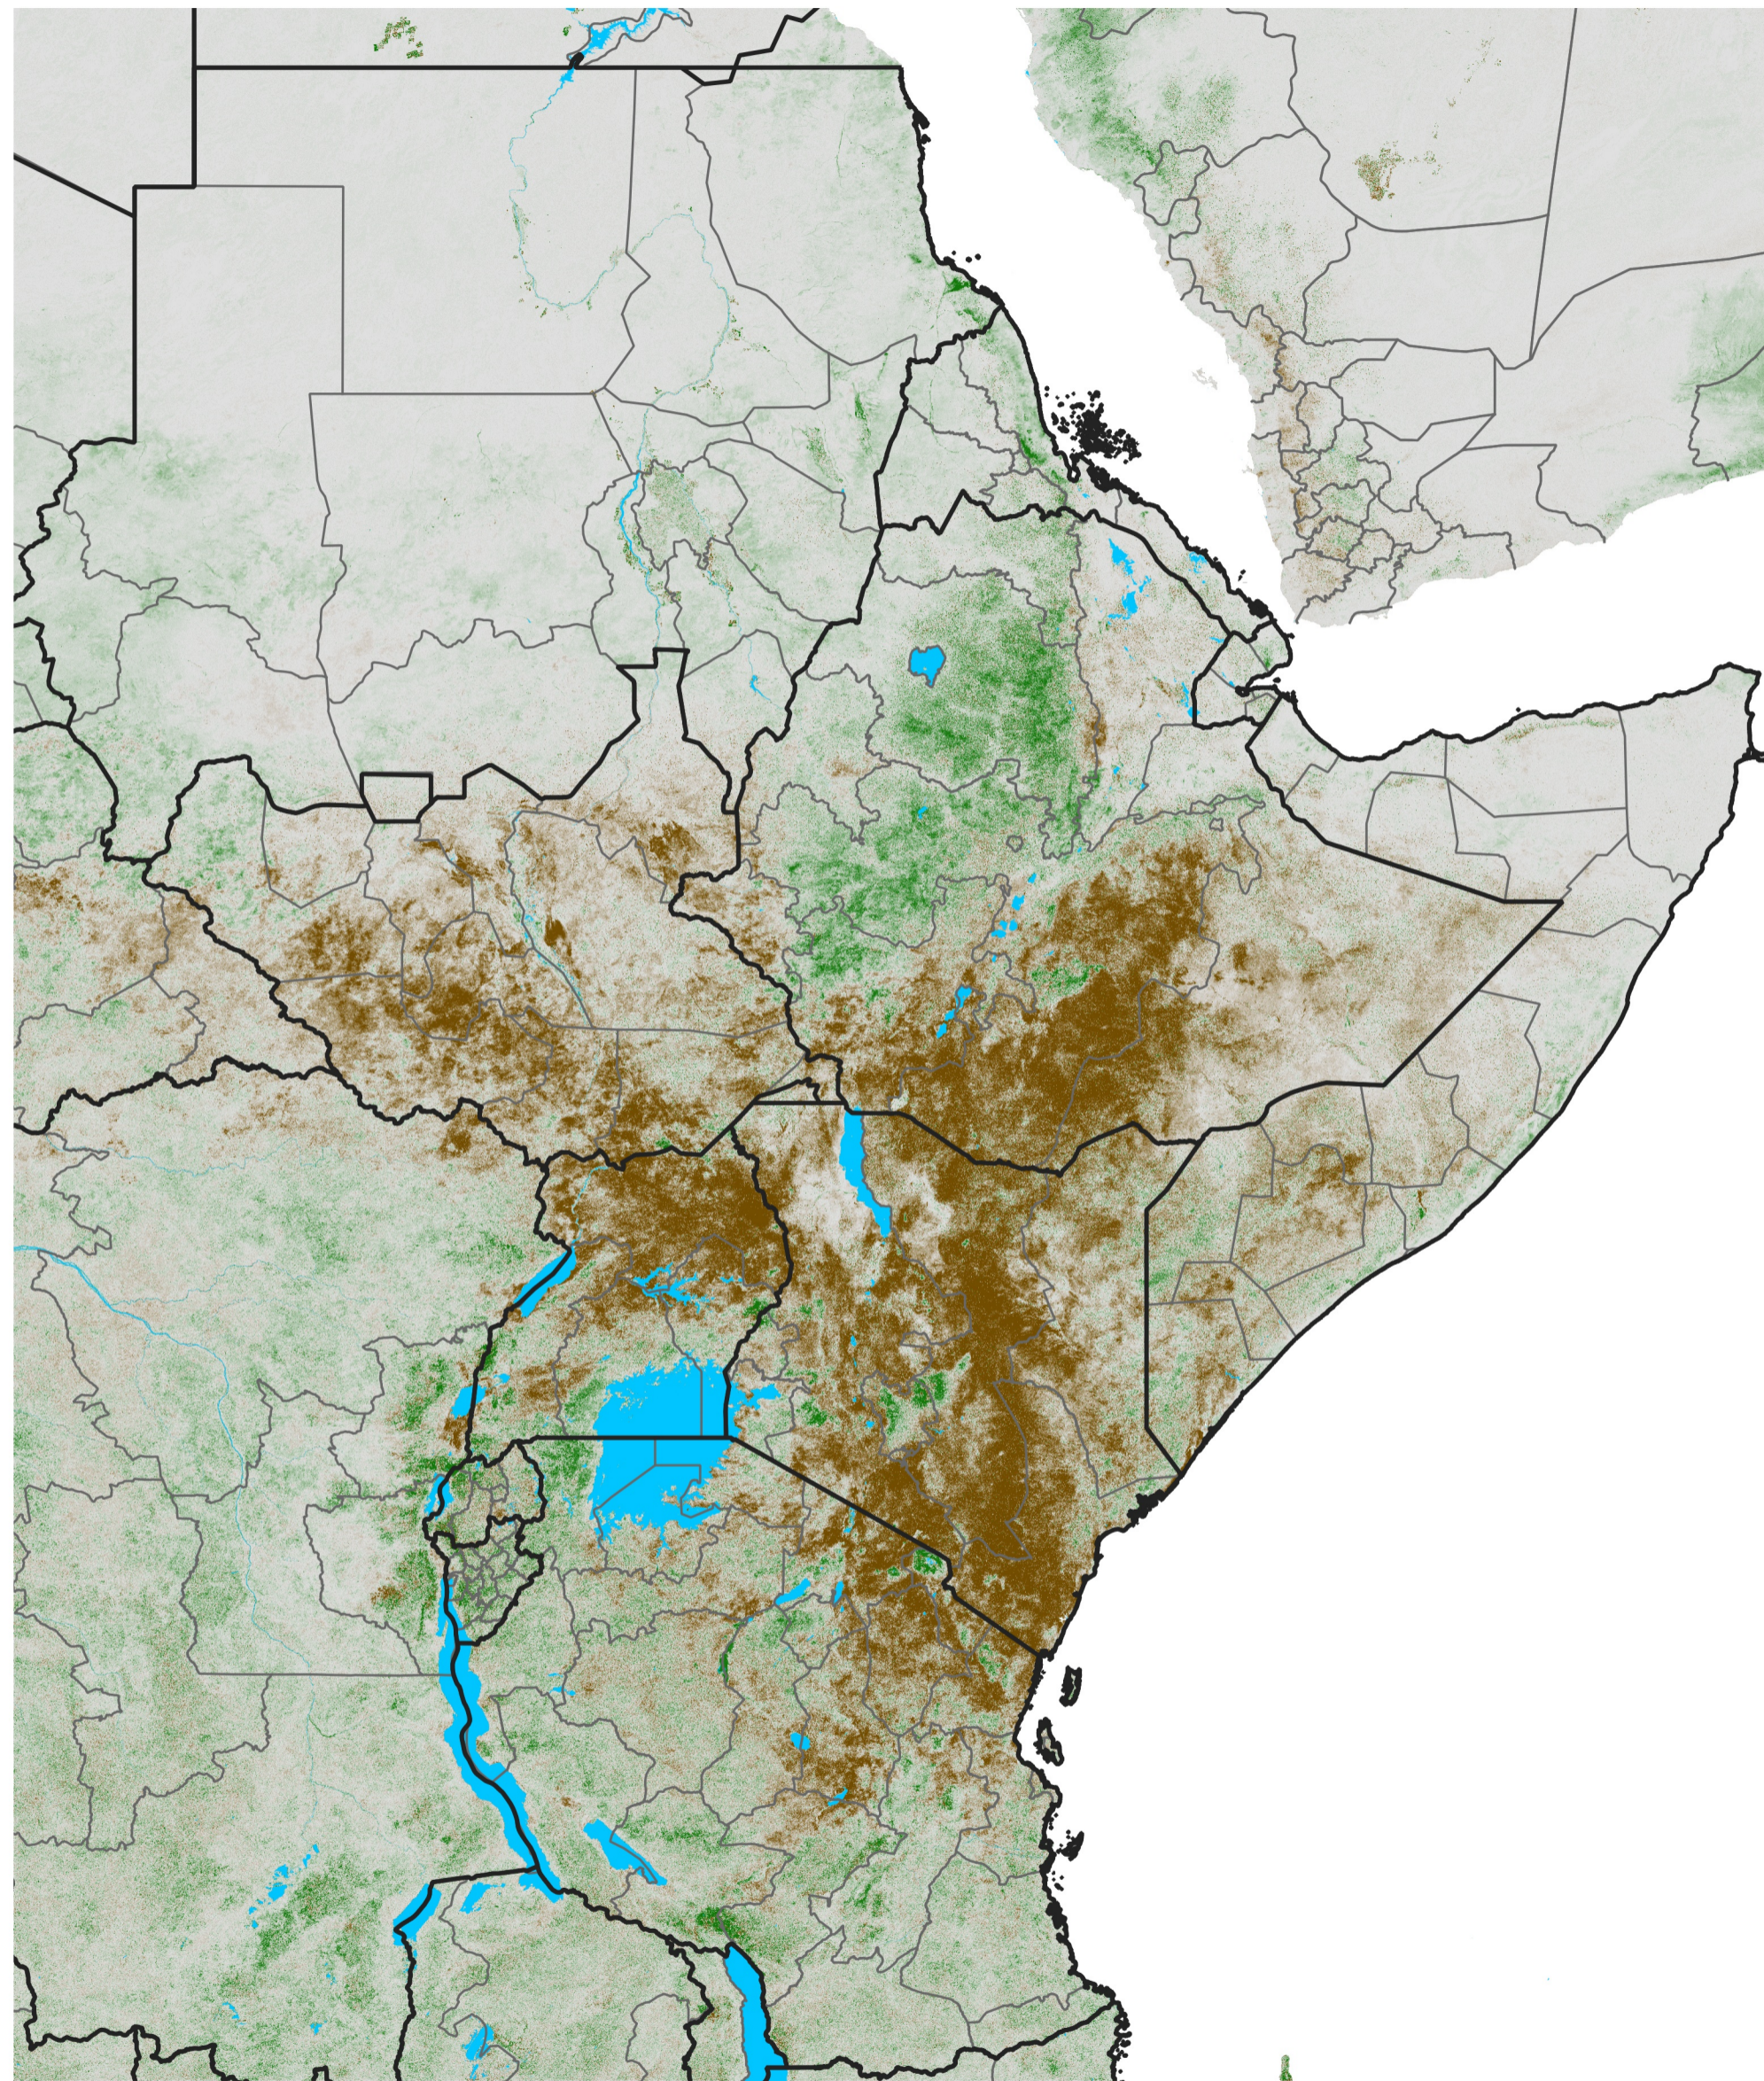

East Africa NDVI Difference

2019 minus 2018

Period 18 / Mar 21 - 31, 2019

NDVI Difference

< -0.3 -0.2 -0.1 -0.05 0.05 0.1 0.2 >0.3

Negative

No Difference

Positive