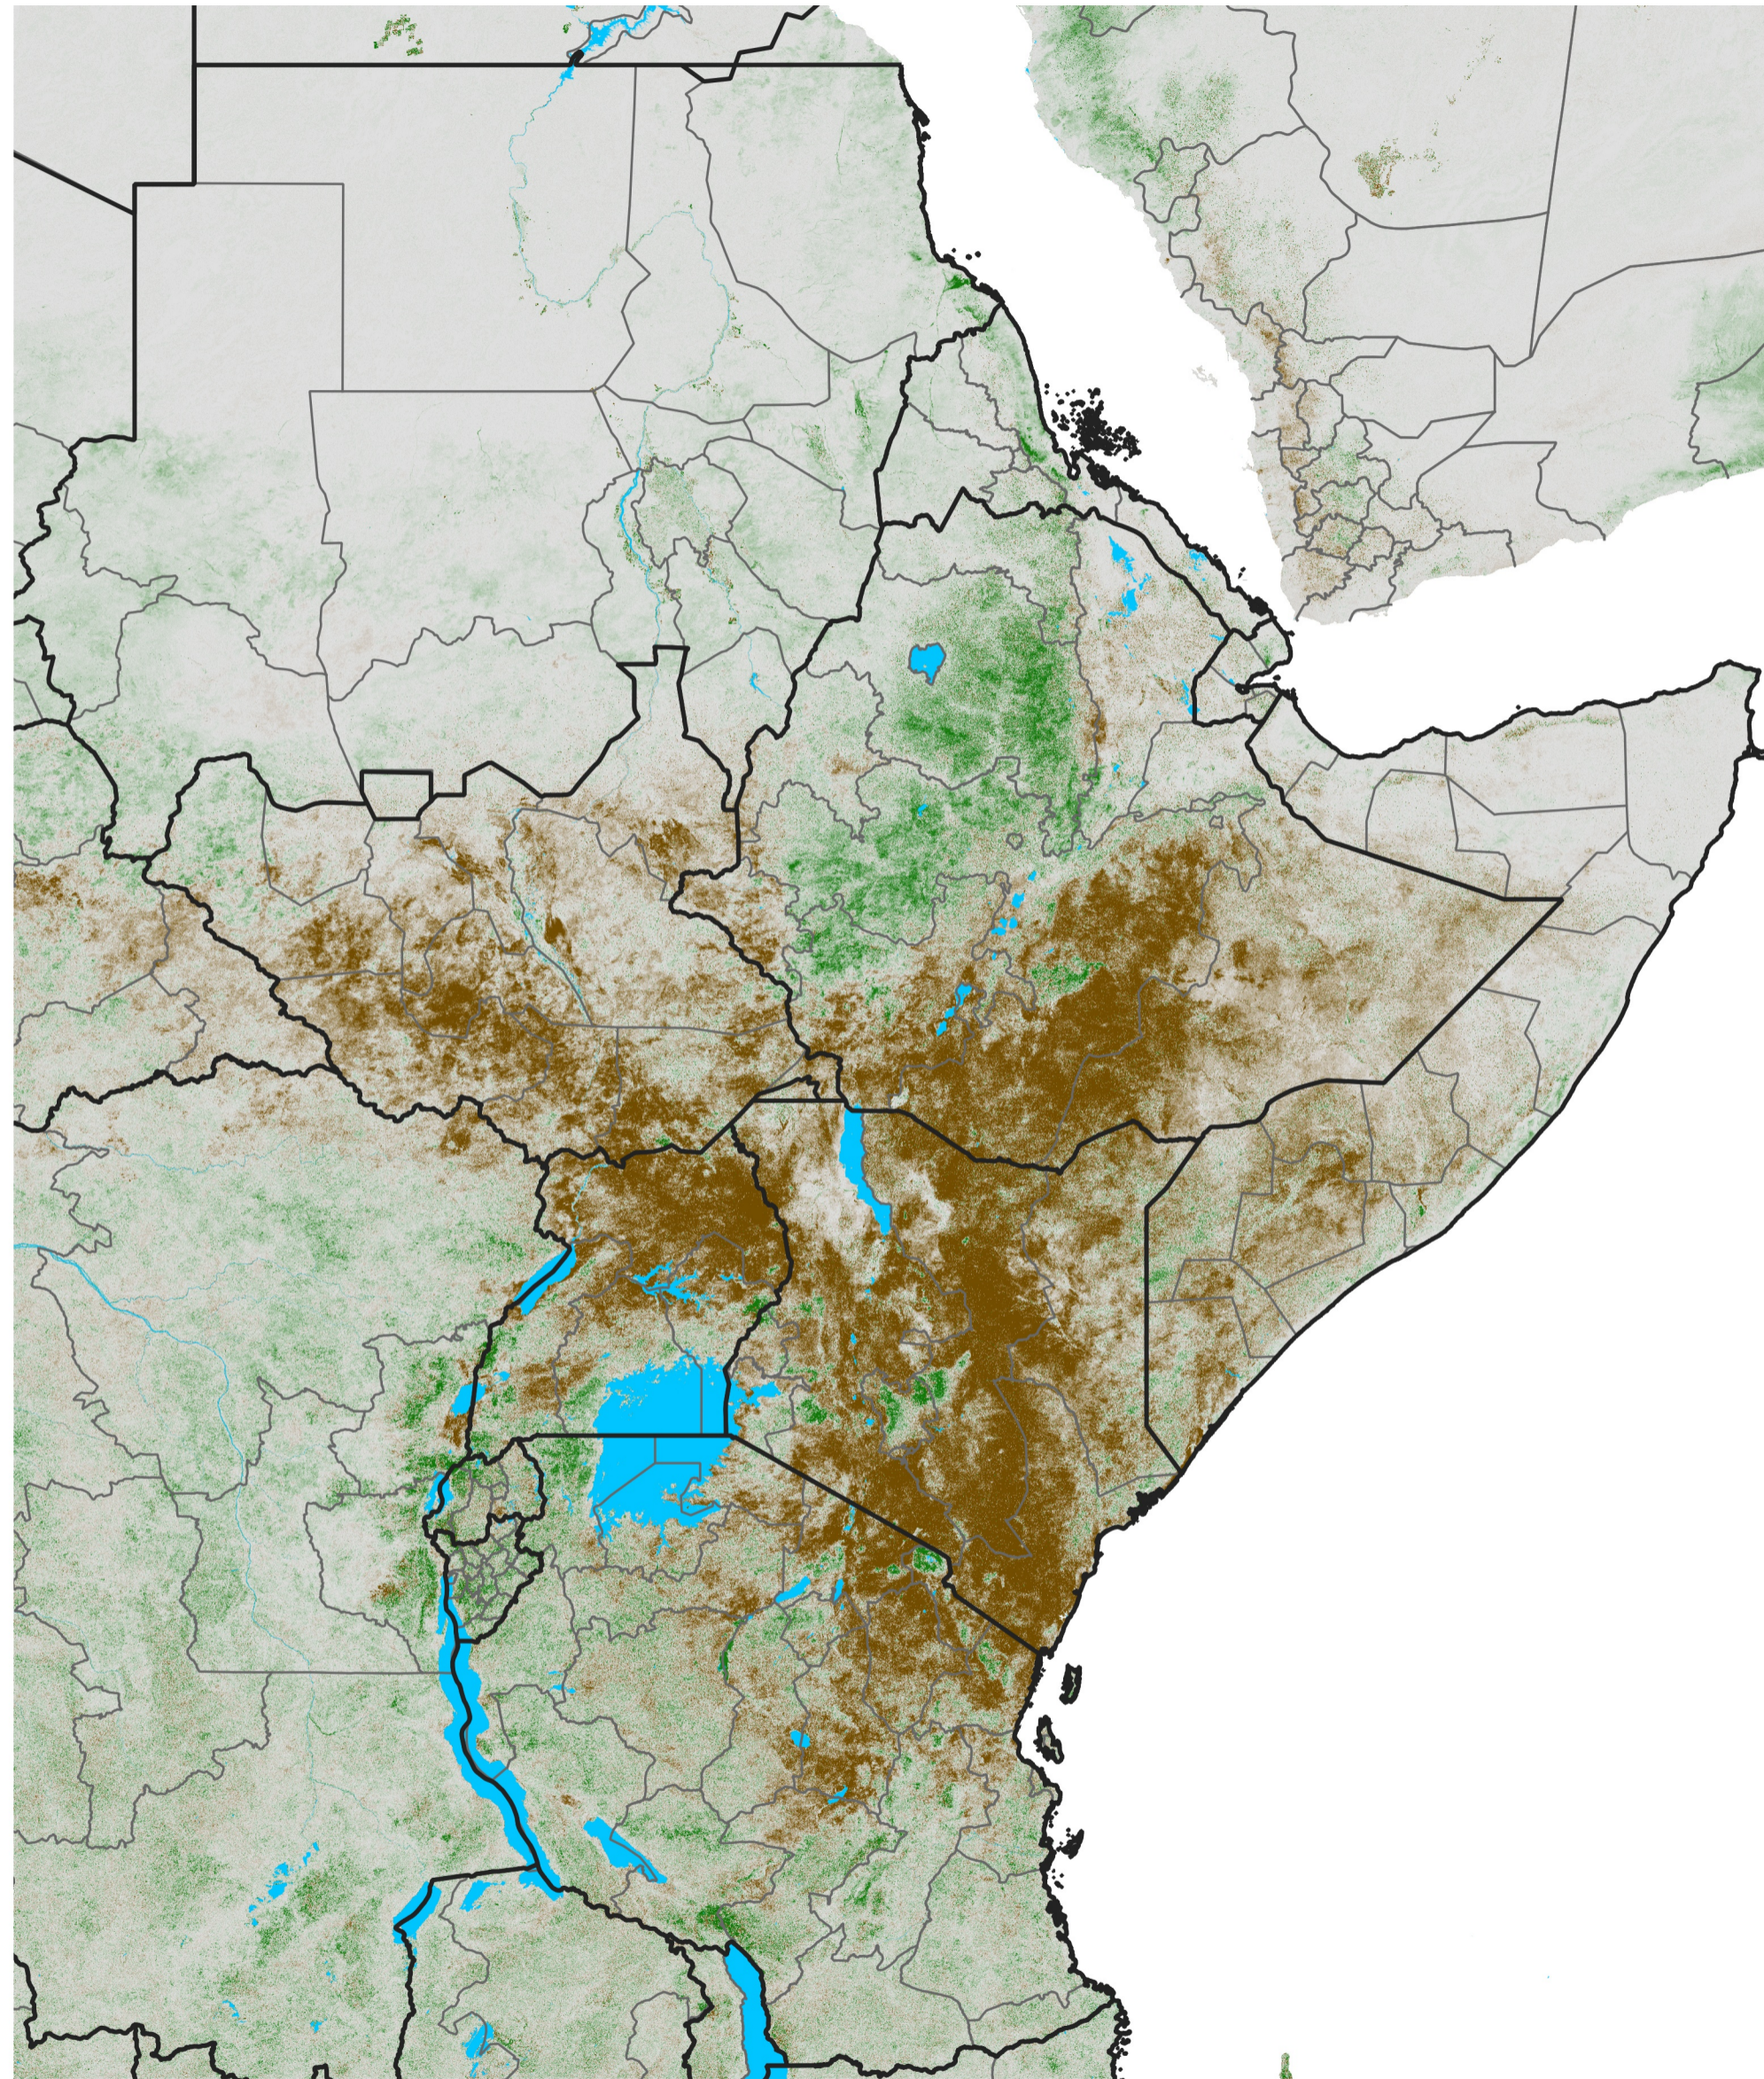

East Africa NDVI Difference

2019 minus 2018

Period 19 / Mar 26 - Apr 05, 2019

NDVI Difference

< -0.3 -0.2 -0.1 -0.05 0.05 0.1 0.2 >0.3

Negative

No Difference

Positive