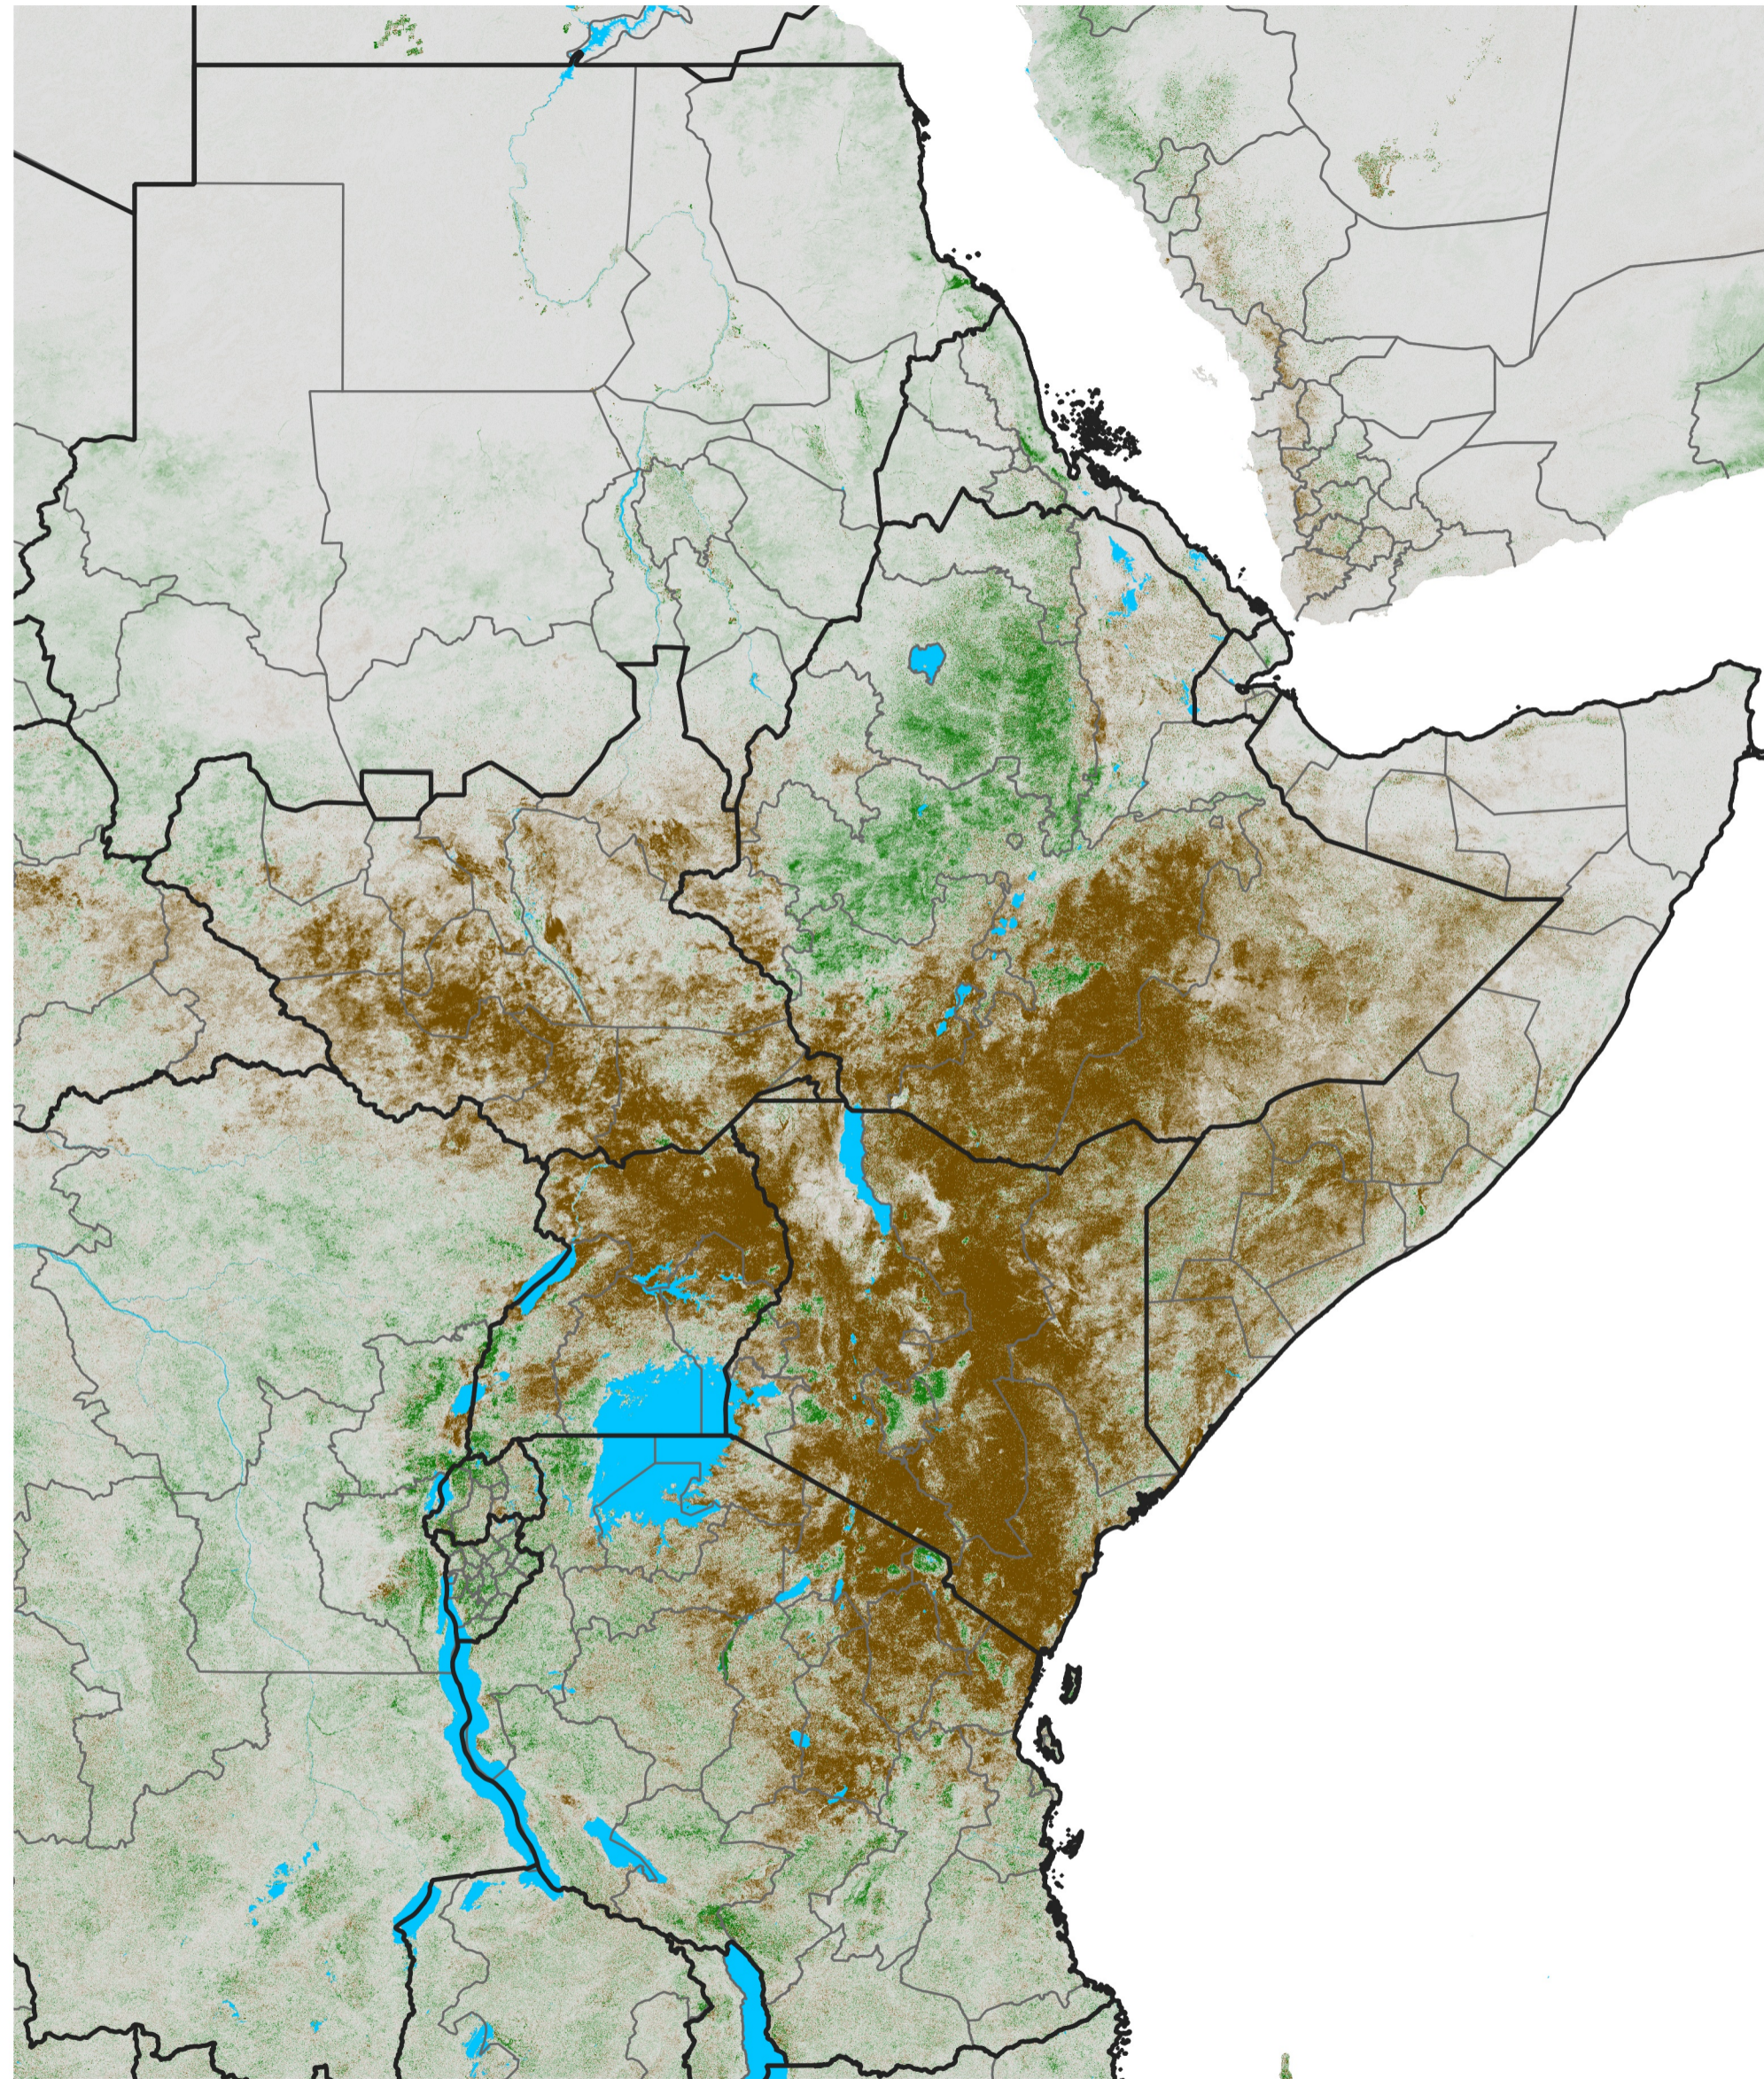

East Africa NDVI Difference

2019 minus 2018

Period 20 / Apr 01 - 10, 2019

NDVI Difference

< -0.3 -0.2 -0.1 -0.05 0.05 0.1 0.2 >0.3

Negative

No Difference

Positive