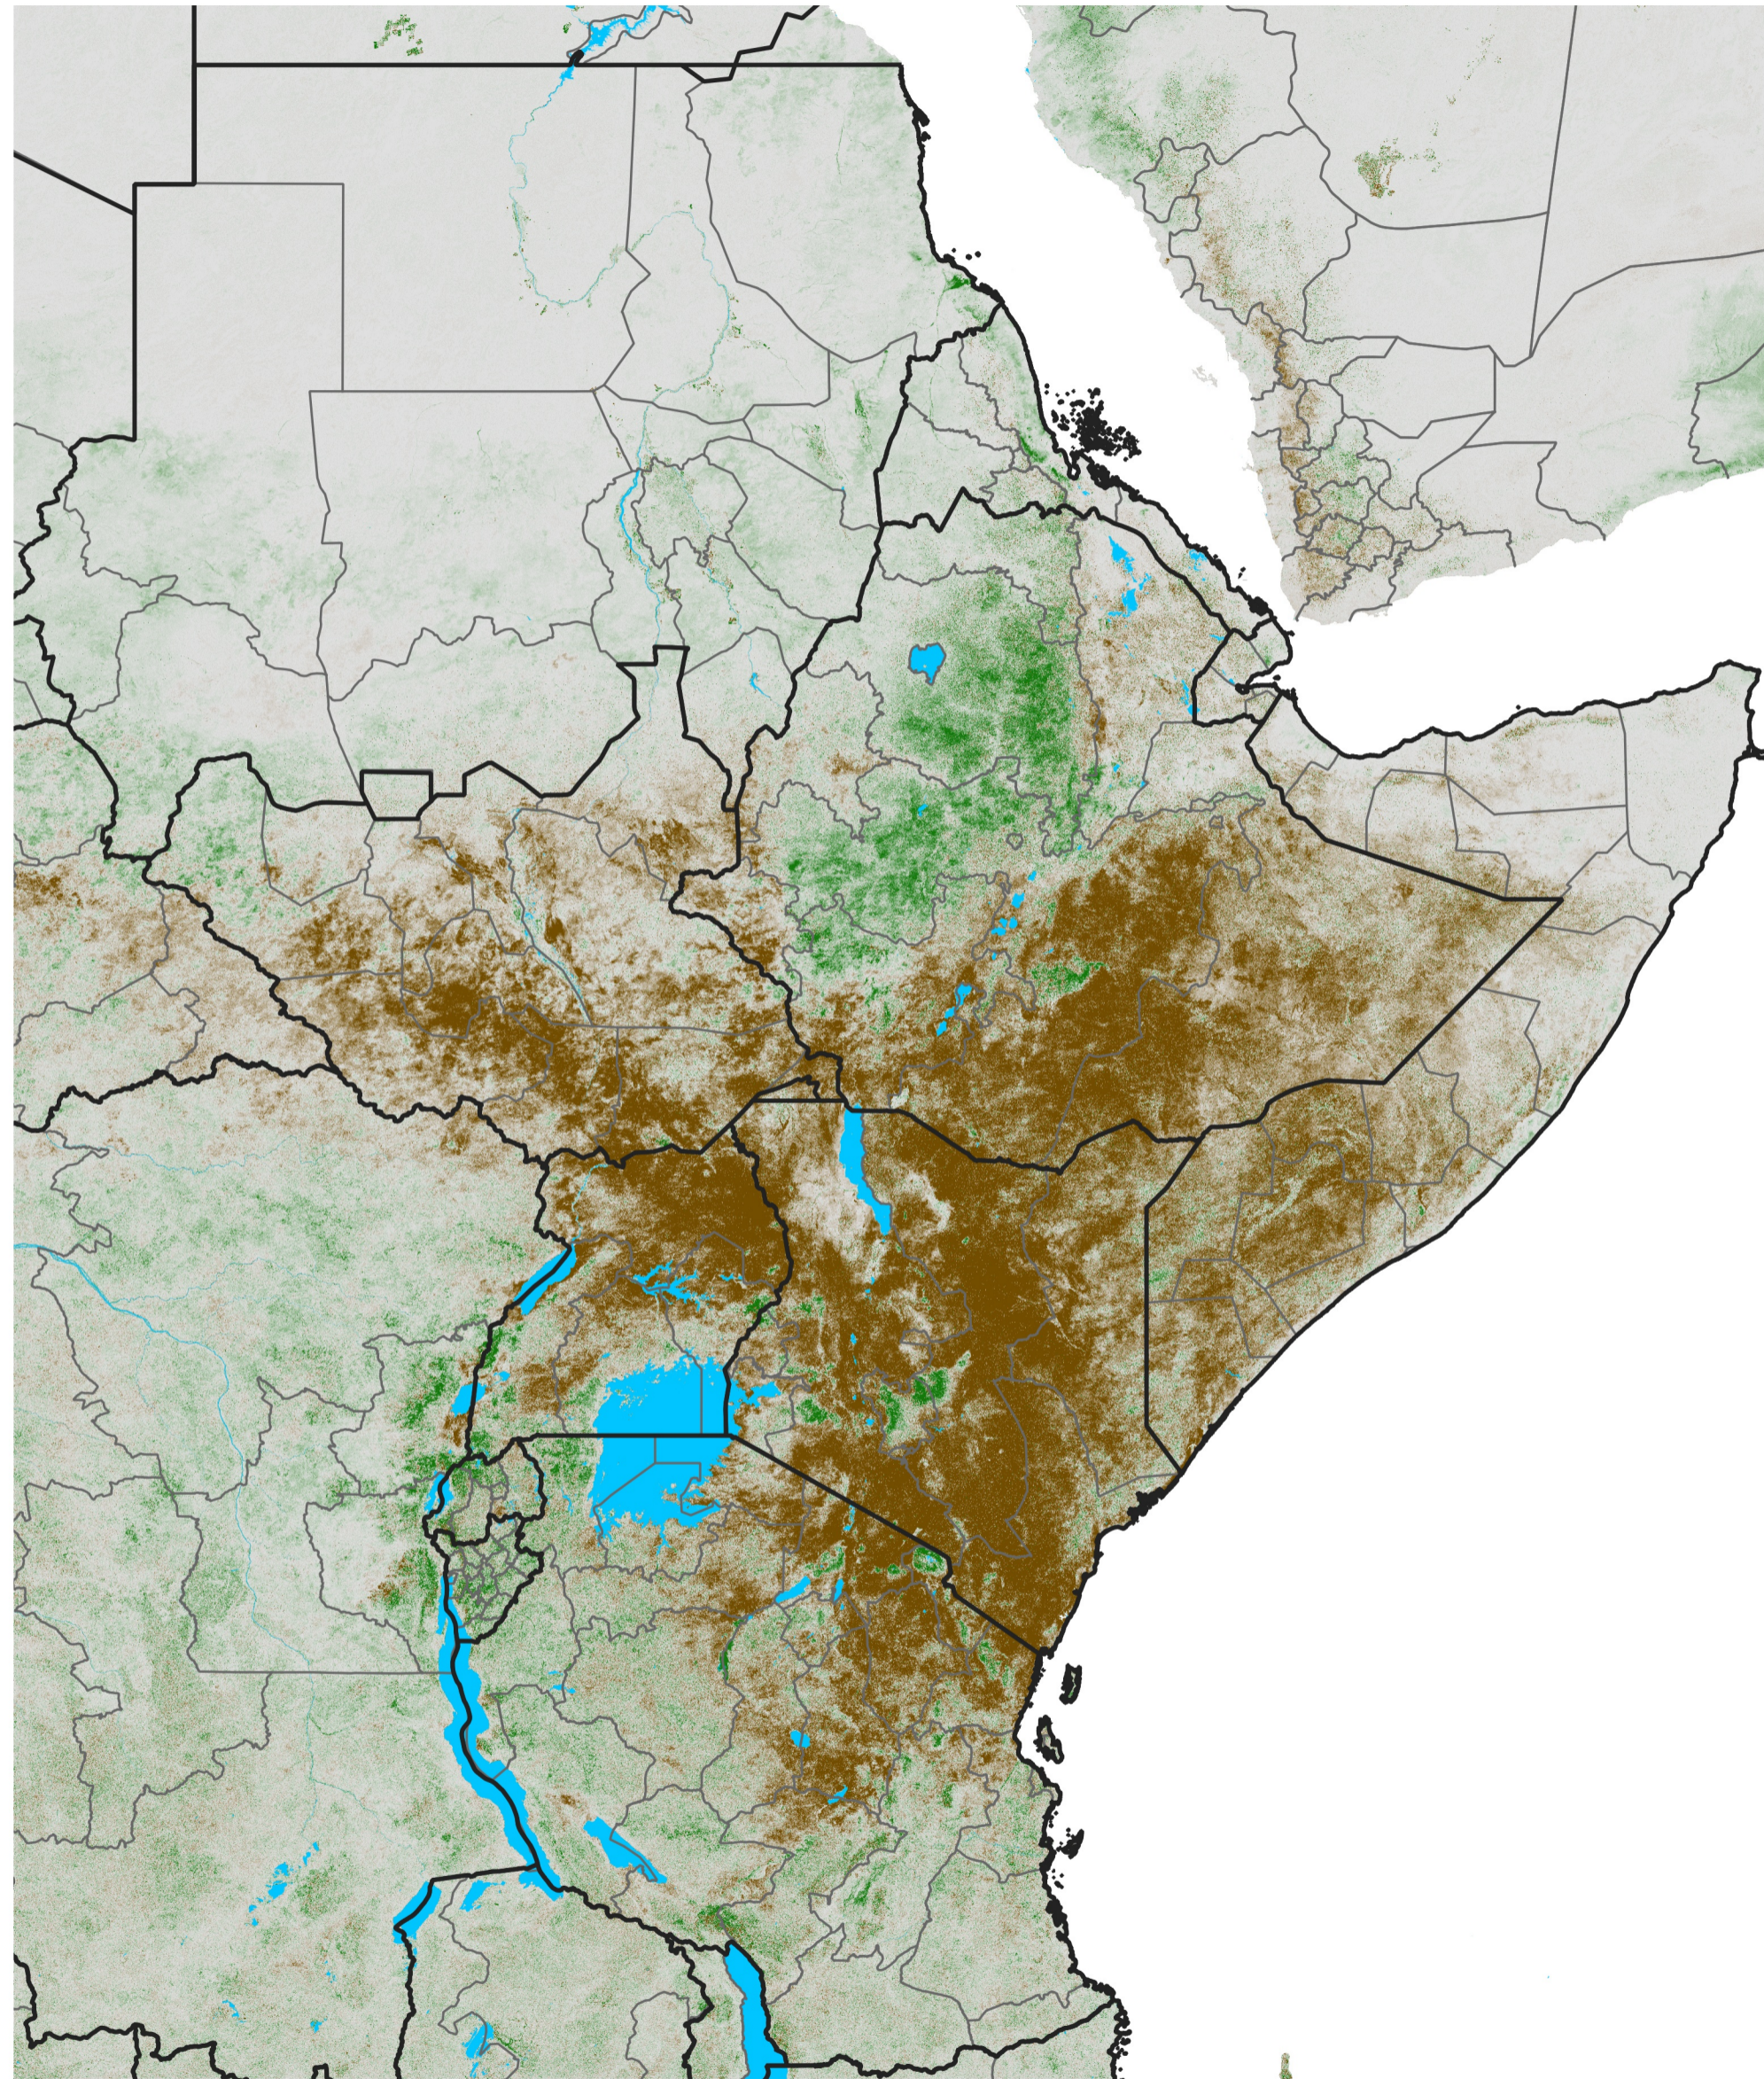

East Africa NDVI Difference

2019 minus 2018

Period 21 / Apr 06 - 15, 2019

NDVI Difference

< -0.3 -0.2 -0.1 -0.05 0.05 0.1 0.2 >0.3

Negative

No Difference

Positive