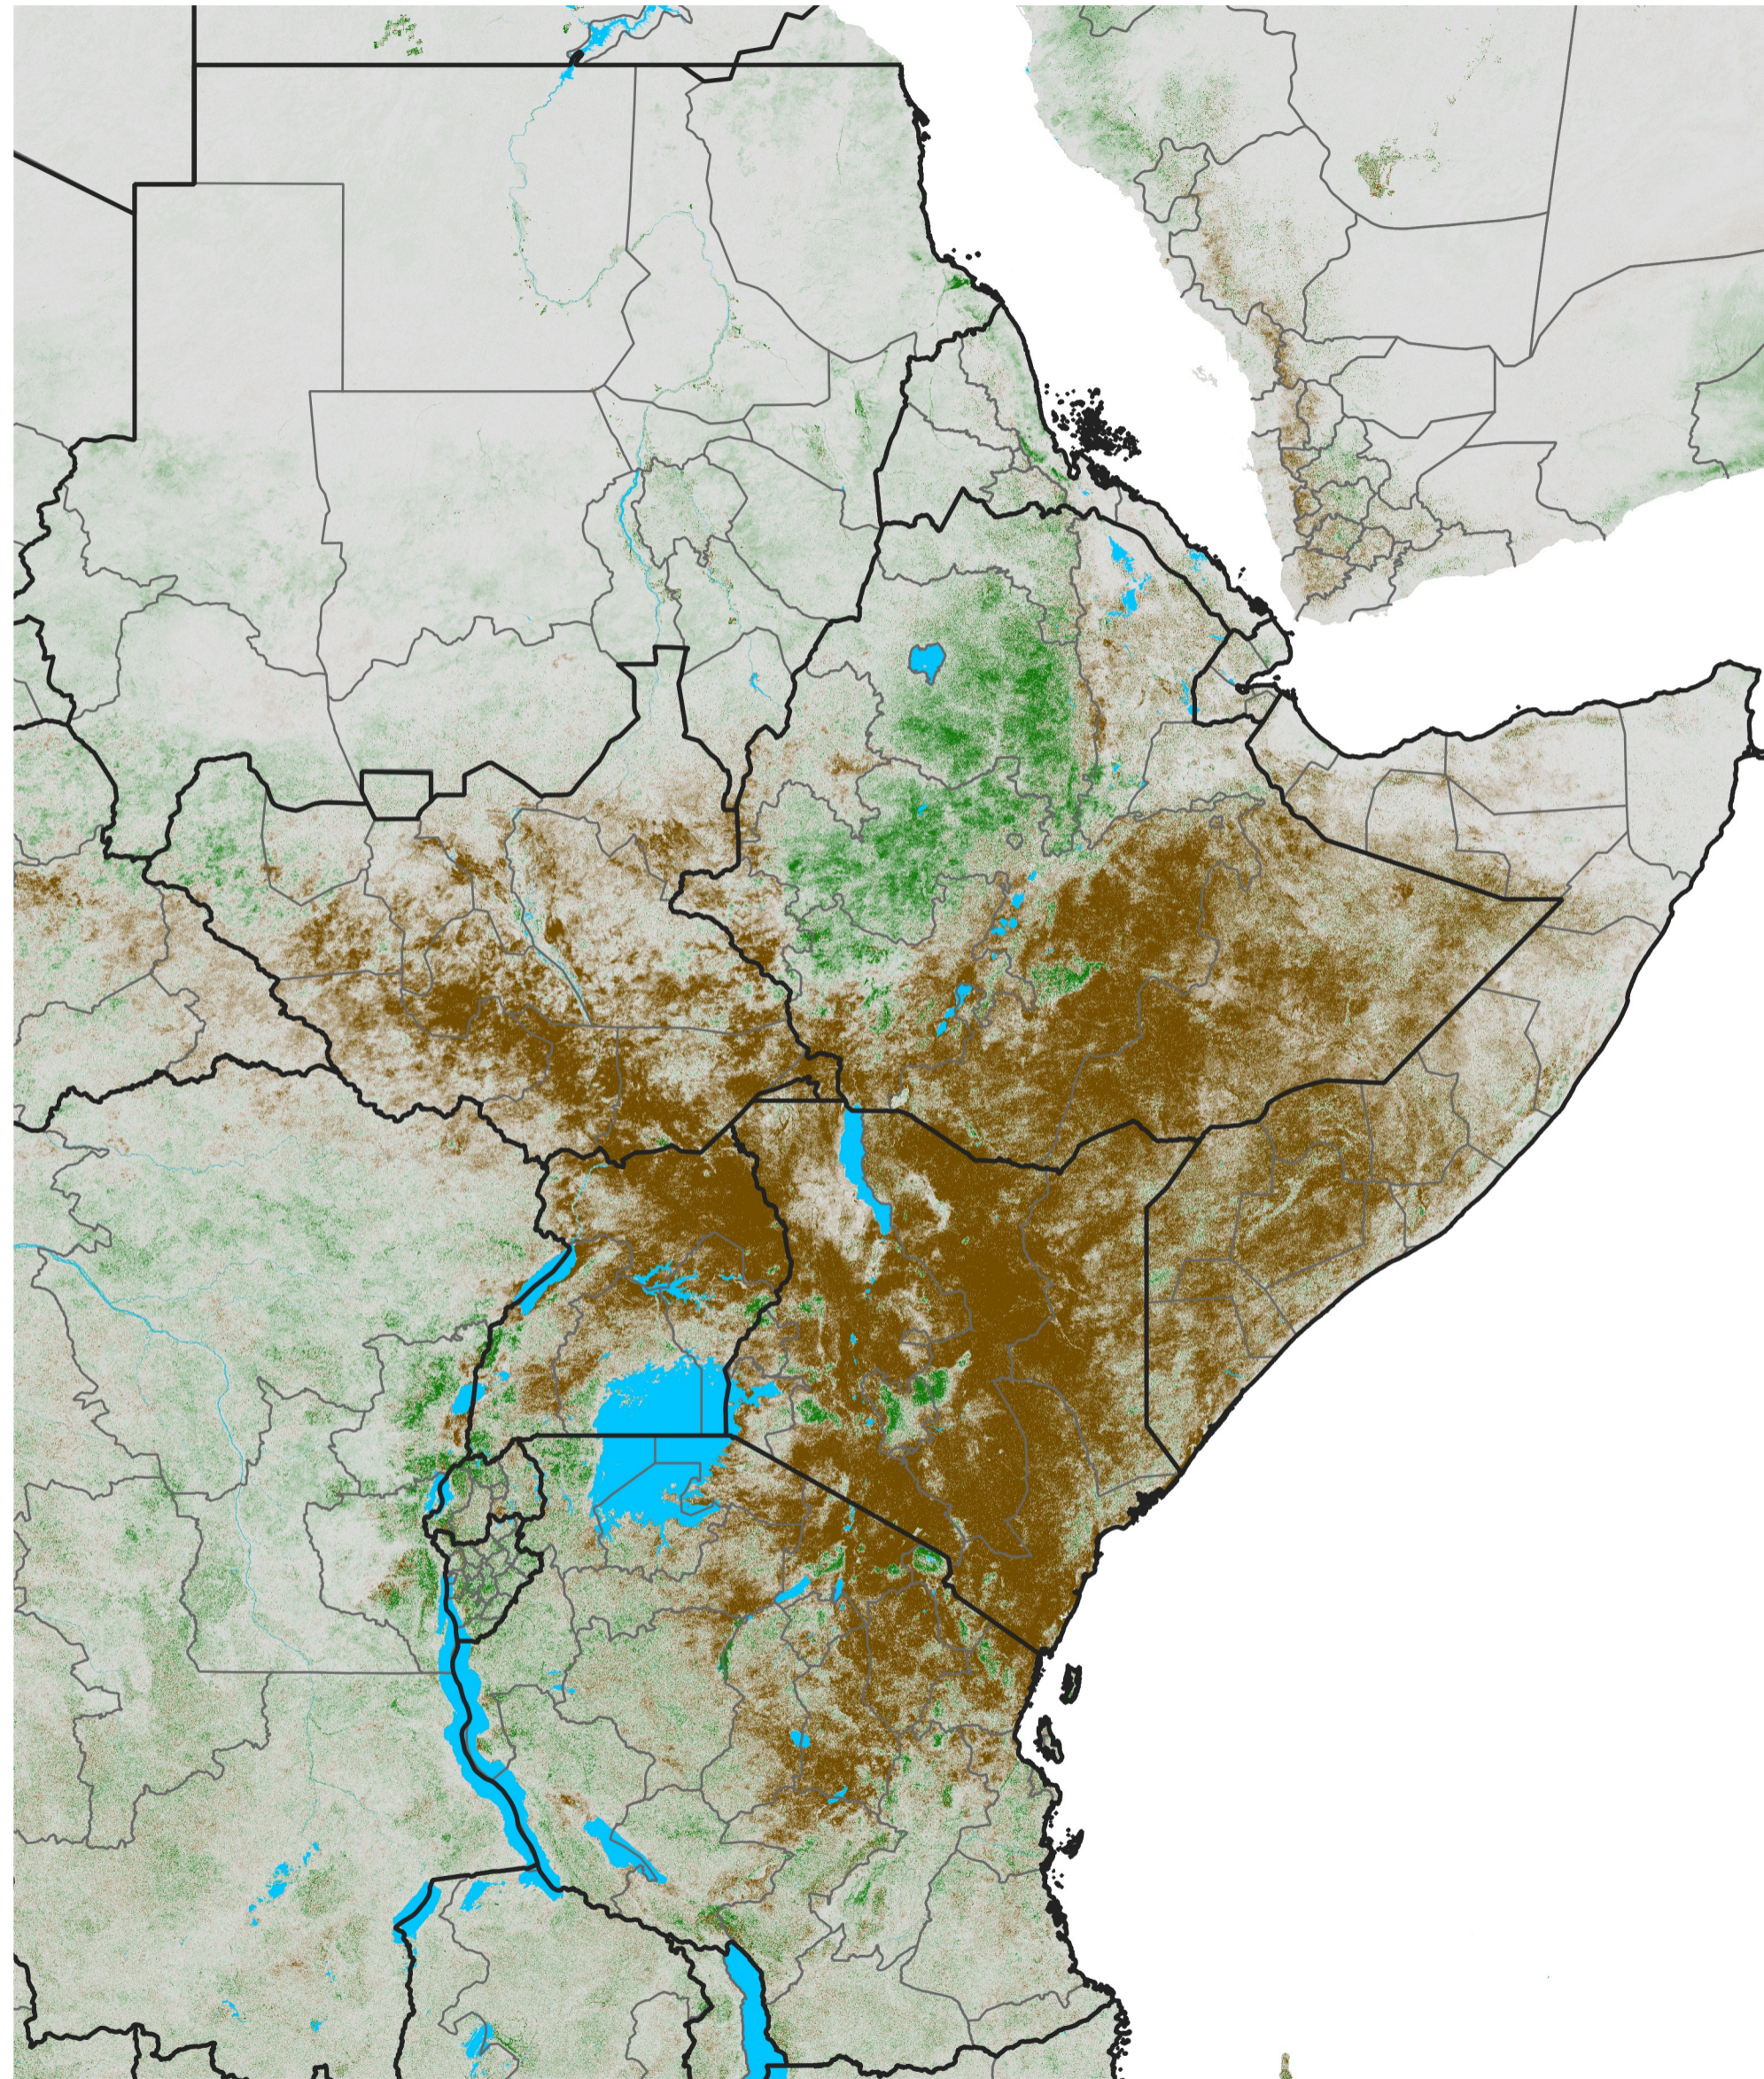

East Africa NDVI Difference

2019 minus 2018

Period 22 / Apr 11 - 20, 2019

NDVI Difference

< -0.3 -0.2 -0.1 -0.05 0.05 0.1 0.2 >0.3

Negative

No Difference

Positive