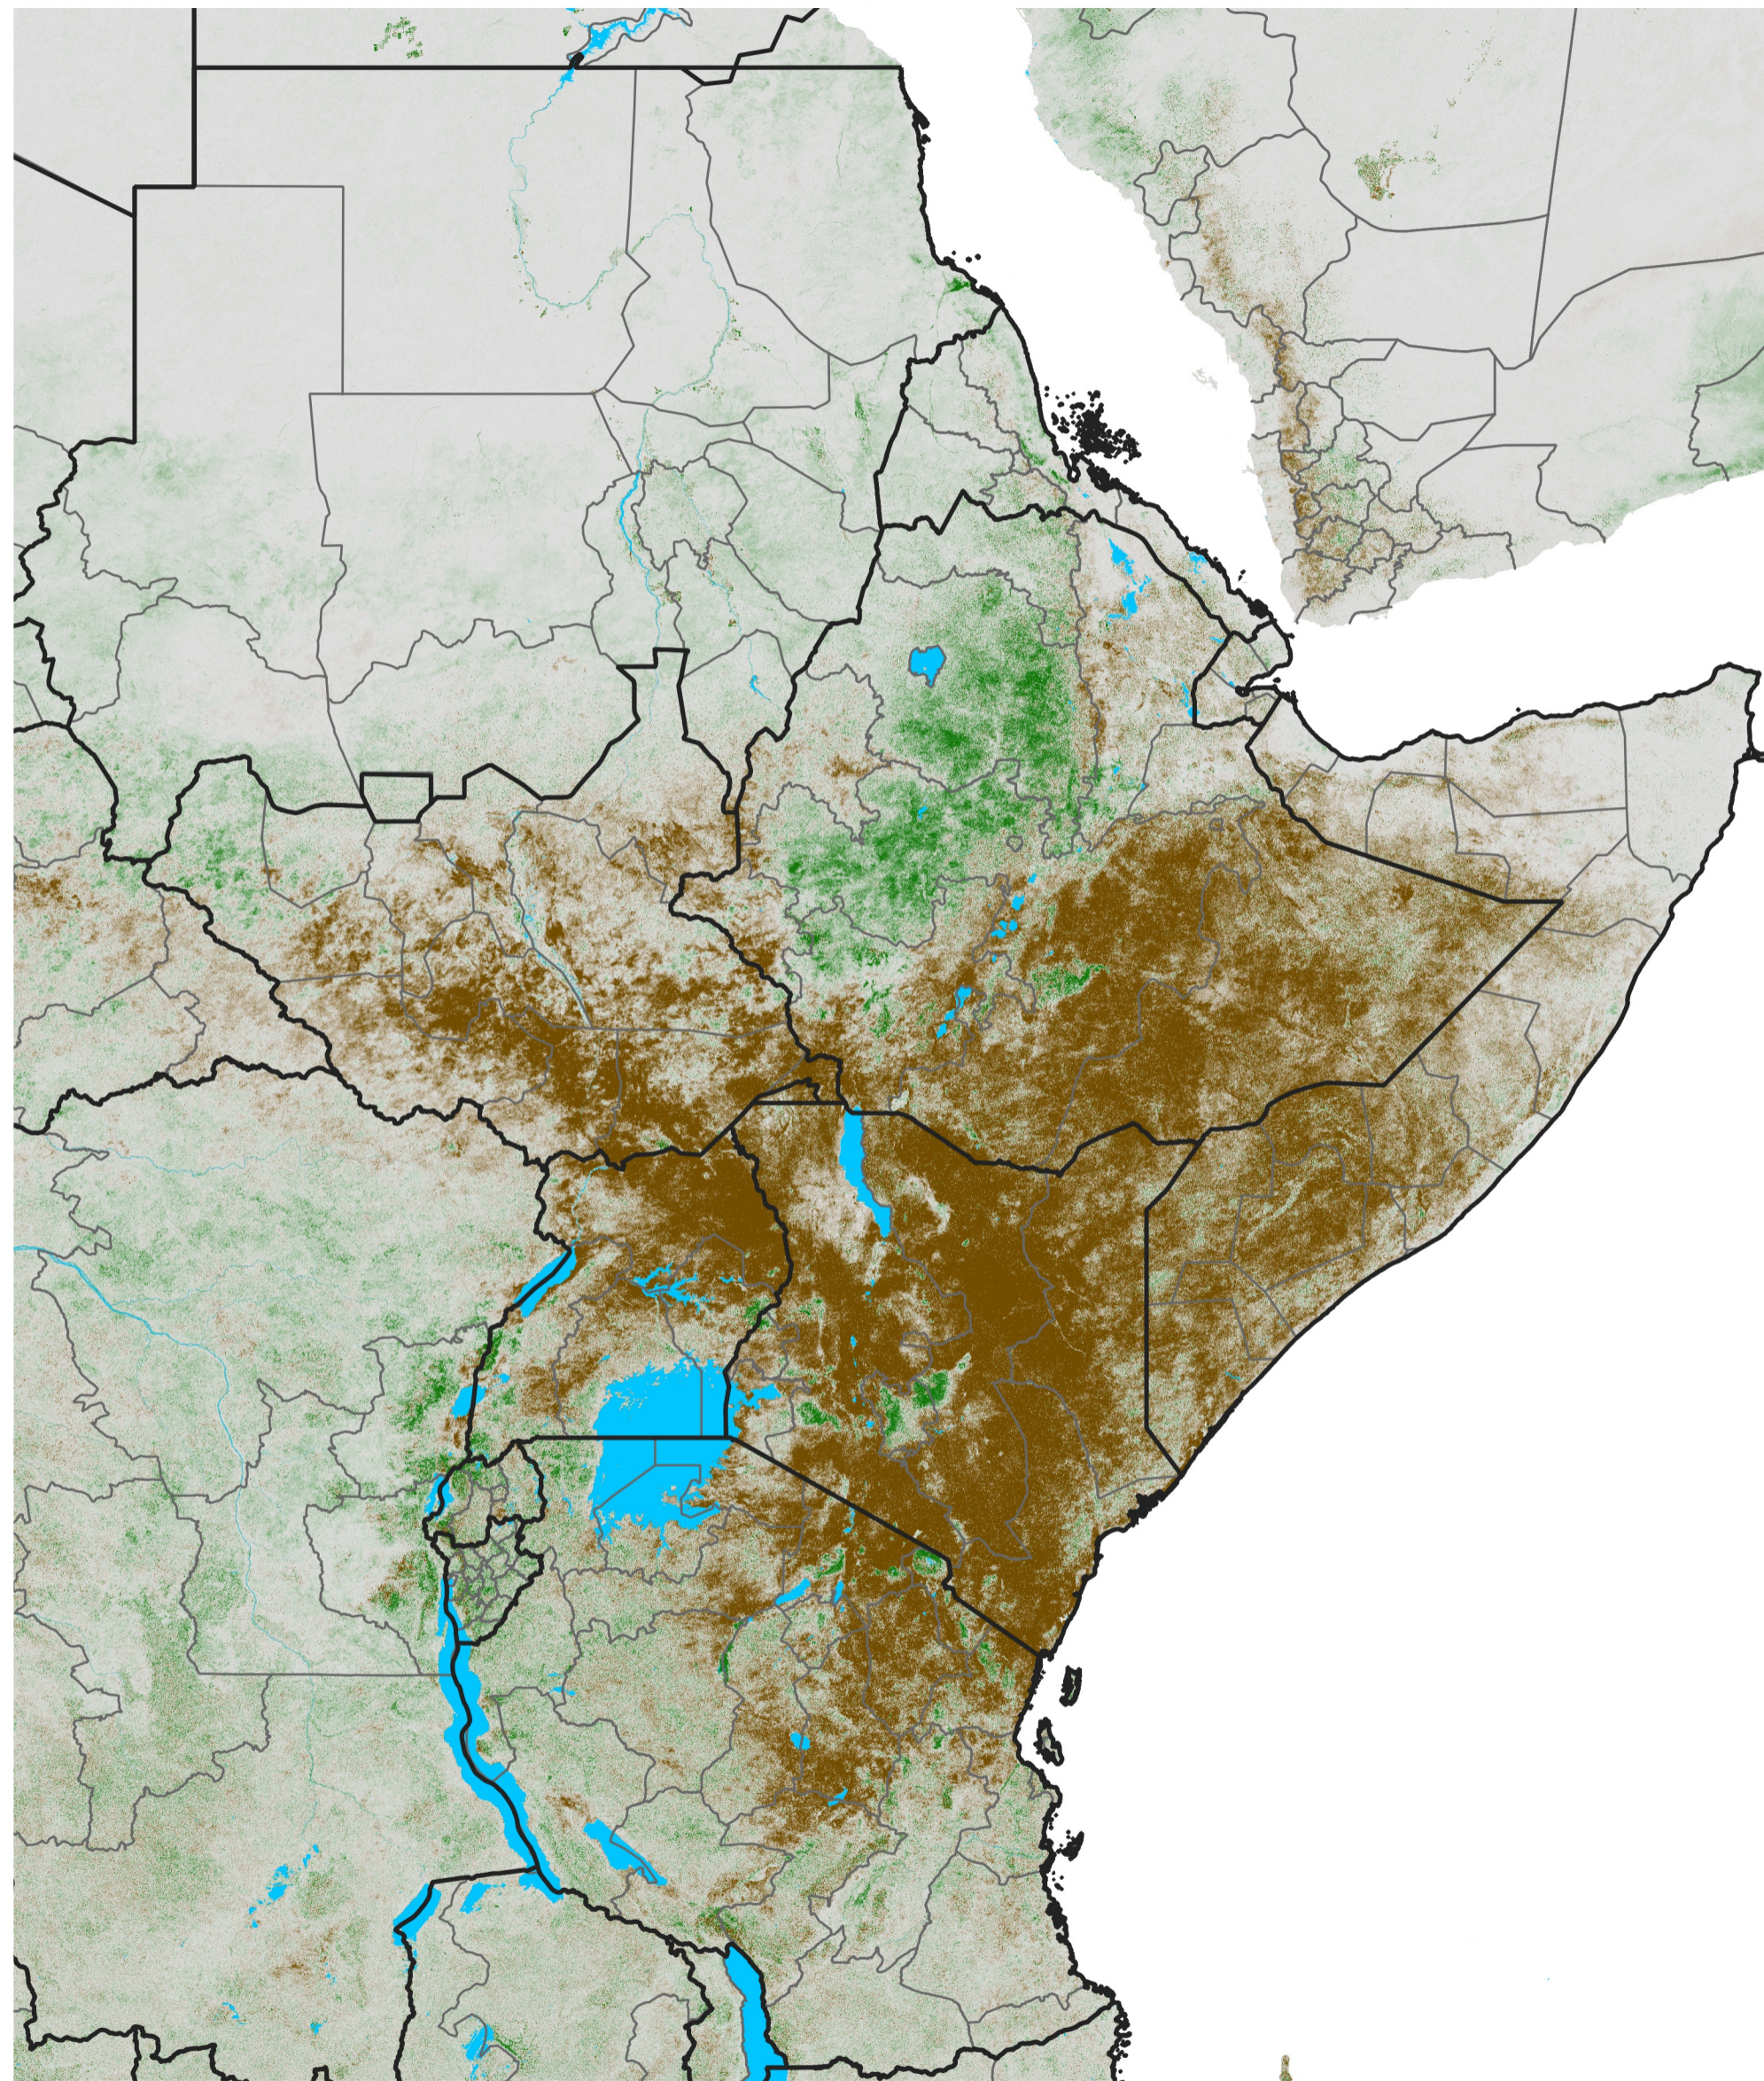

# East Africa NDVI Difference

2019 minus 2018

Period 23 / Apr 16 - 25, 2019

## NDVI Difference

< -0.3   -0.2   -0.1   -0.05   0.05   0.1   0.2   >0.3

Negative

No Difference

Positive