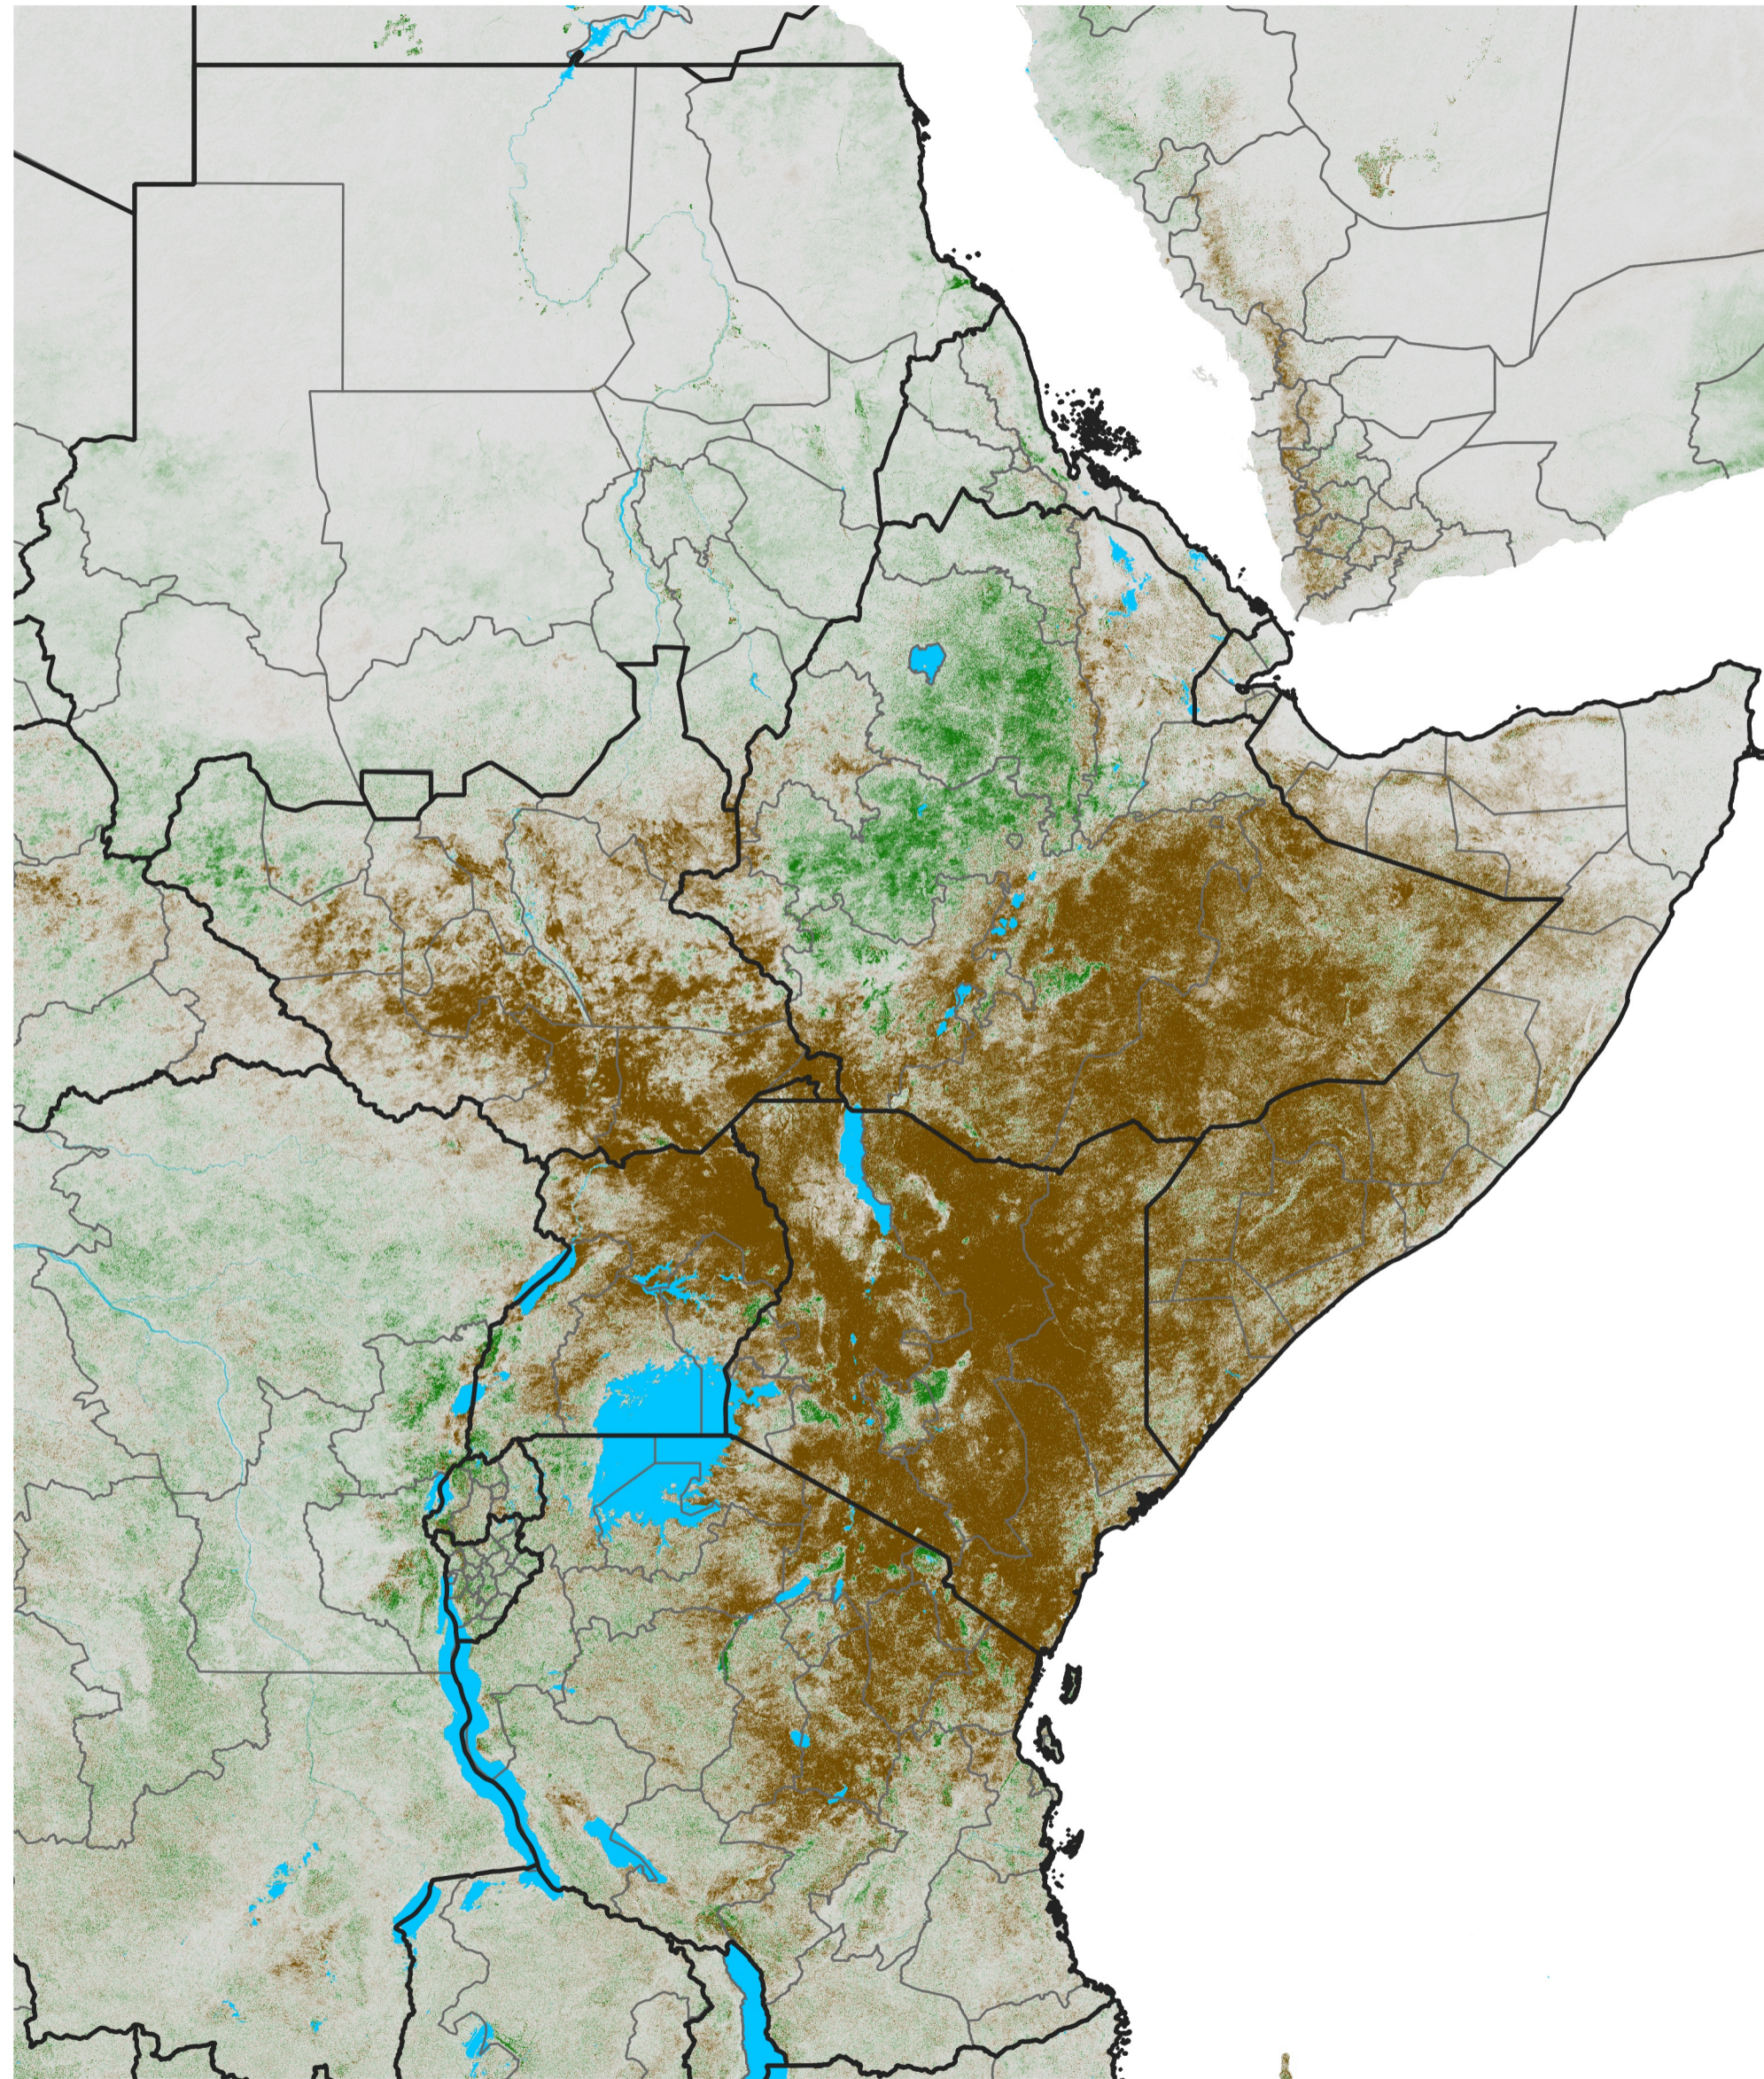

# East Africa NDVI Difference

2019 minus 2018

Period 24 / Apr 21 - 30, 2019

## NDVI Difference

< -0.3   -0.2   -0.1   -0.05   0.05   0.1   0.2   >0.3

Negative

No Difference

Positive