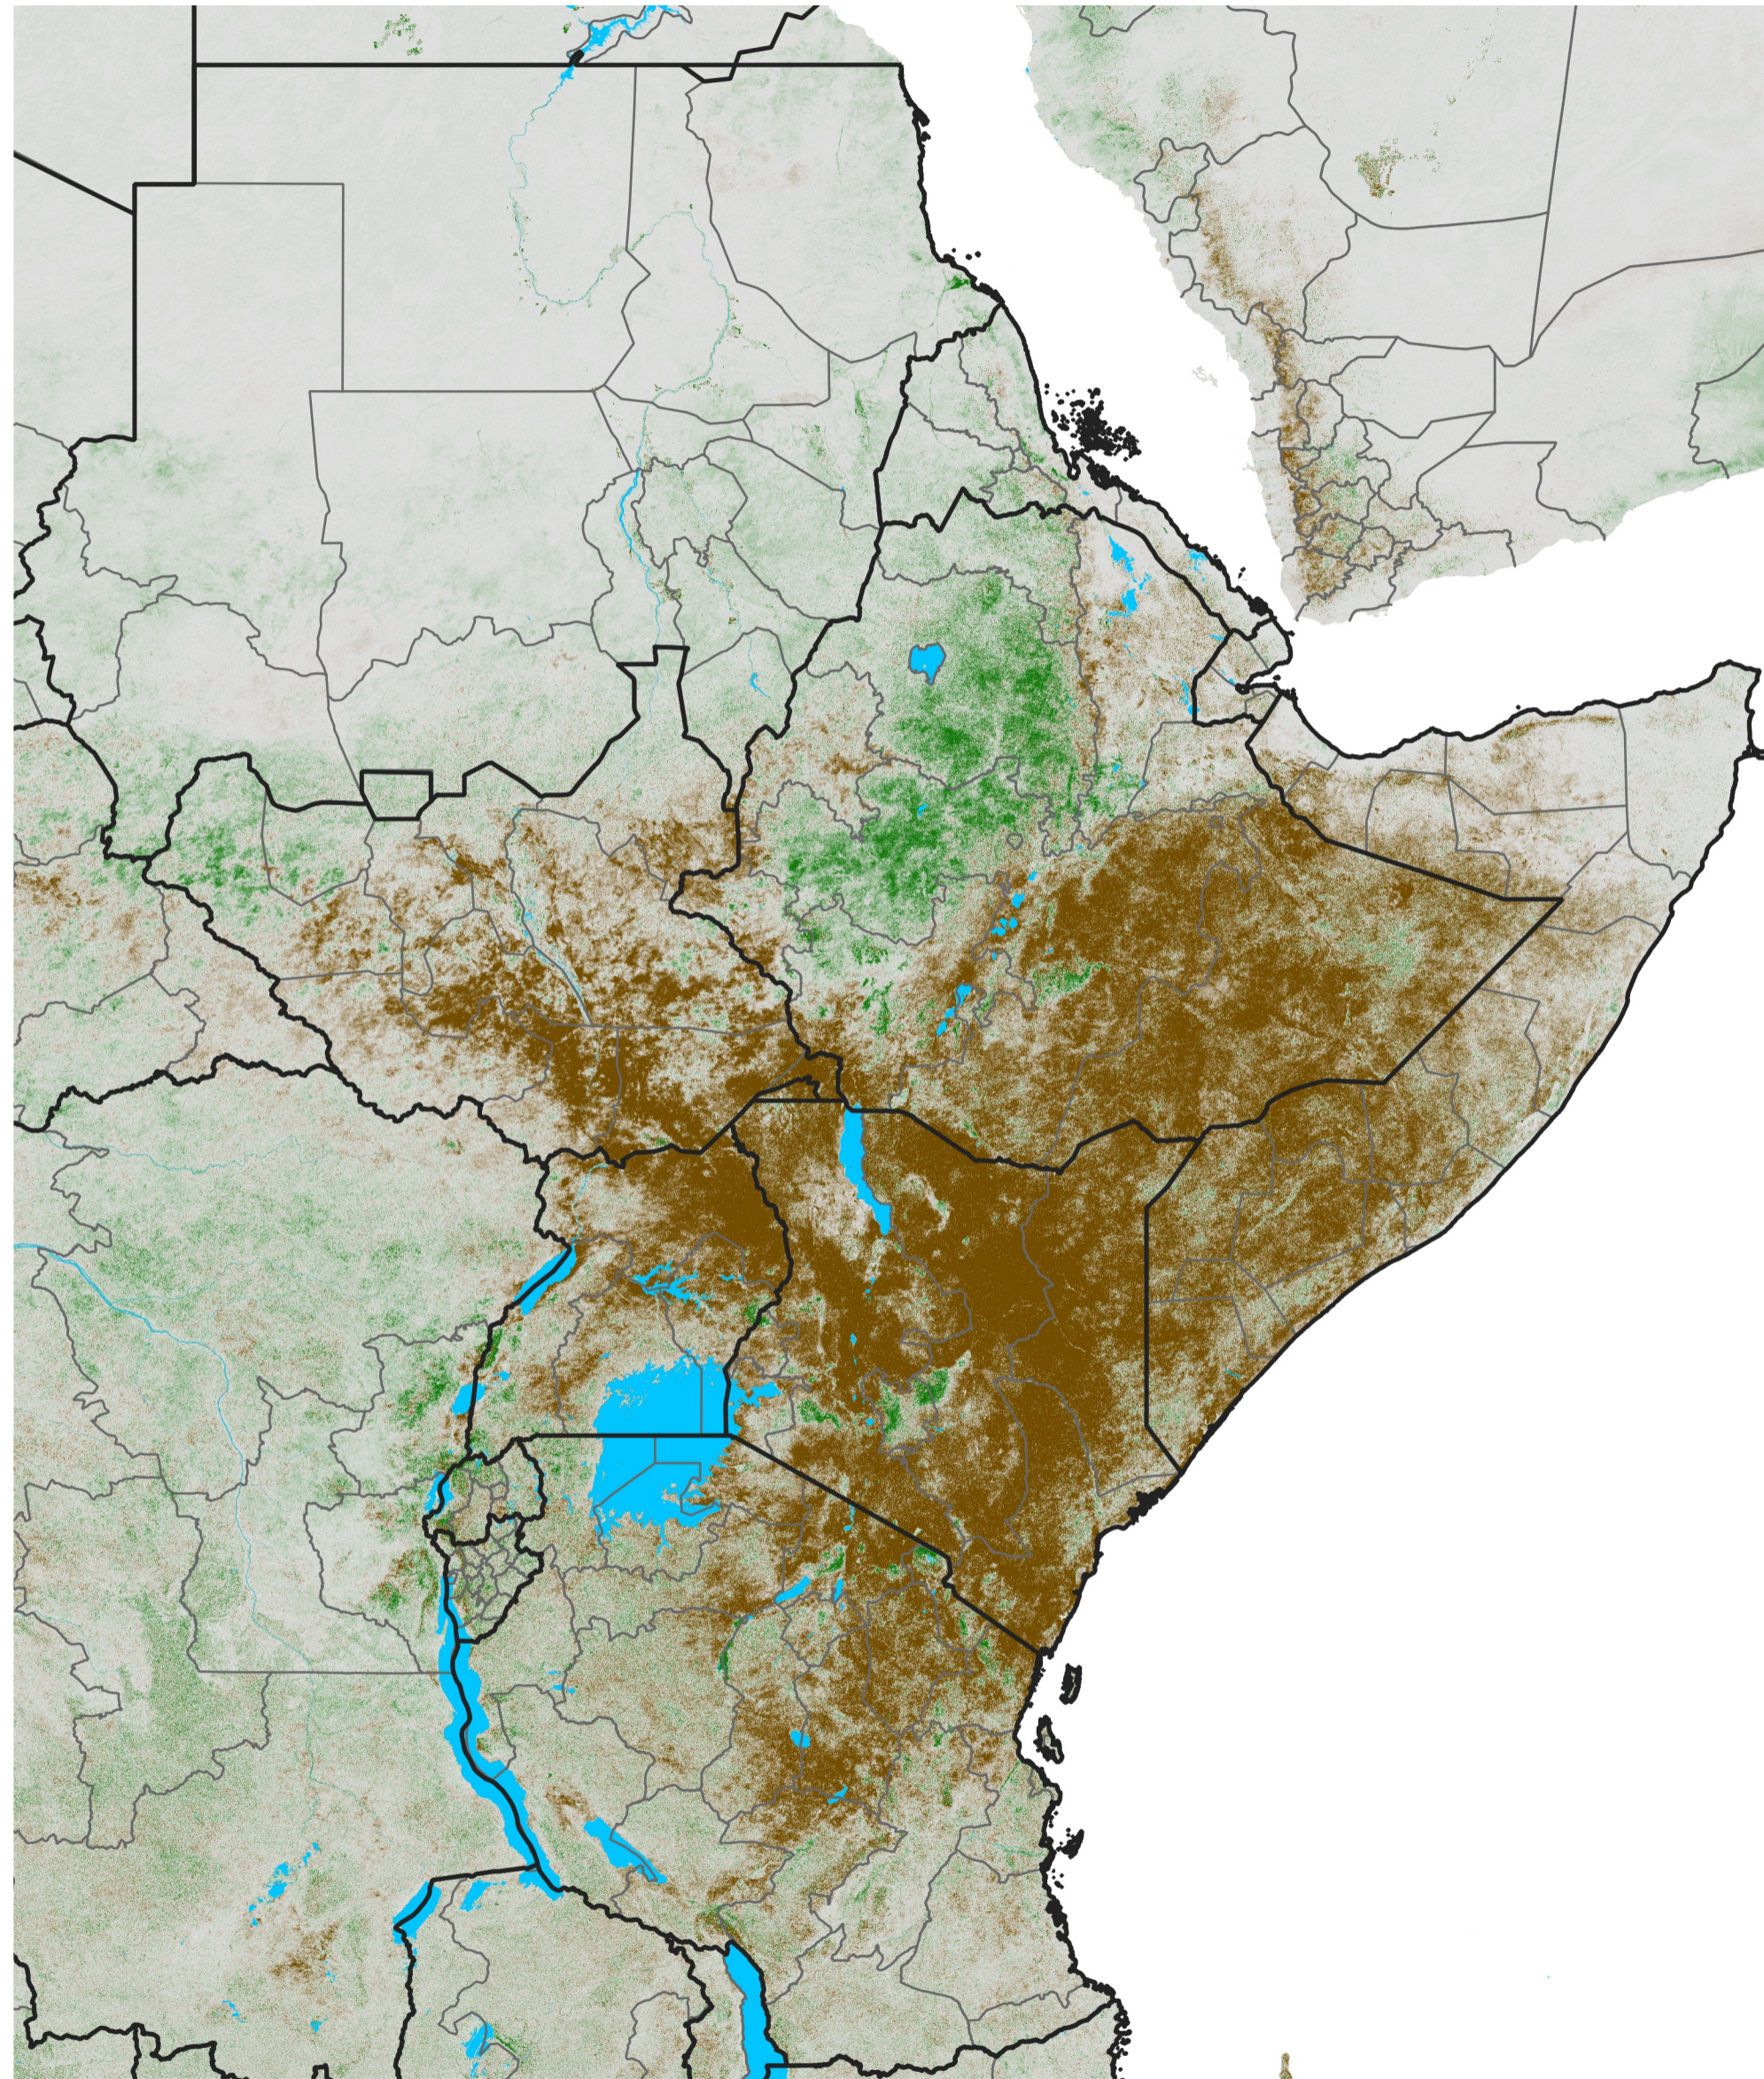

East Africa NDVI Difference

2019 minus 2018

Period 25 / Apr 26 - May 05, 2019

NDVI Difference

< -0.3 -0.2 -0.1 -0.05 0.05 0.1 0.2 >0.3

Negative

No Difference

Positive