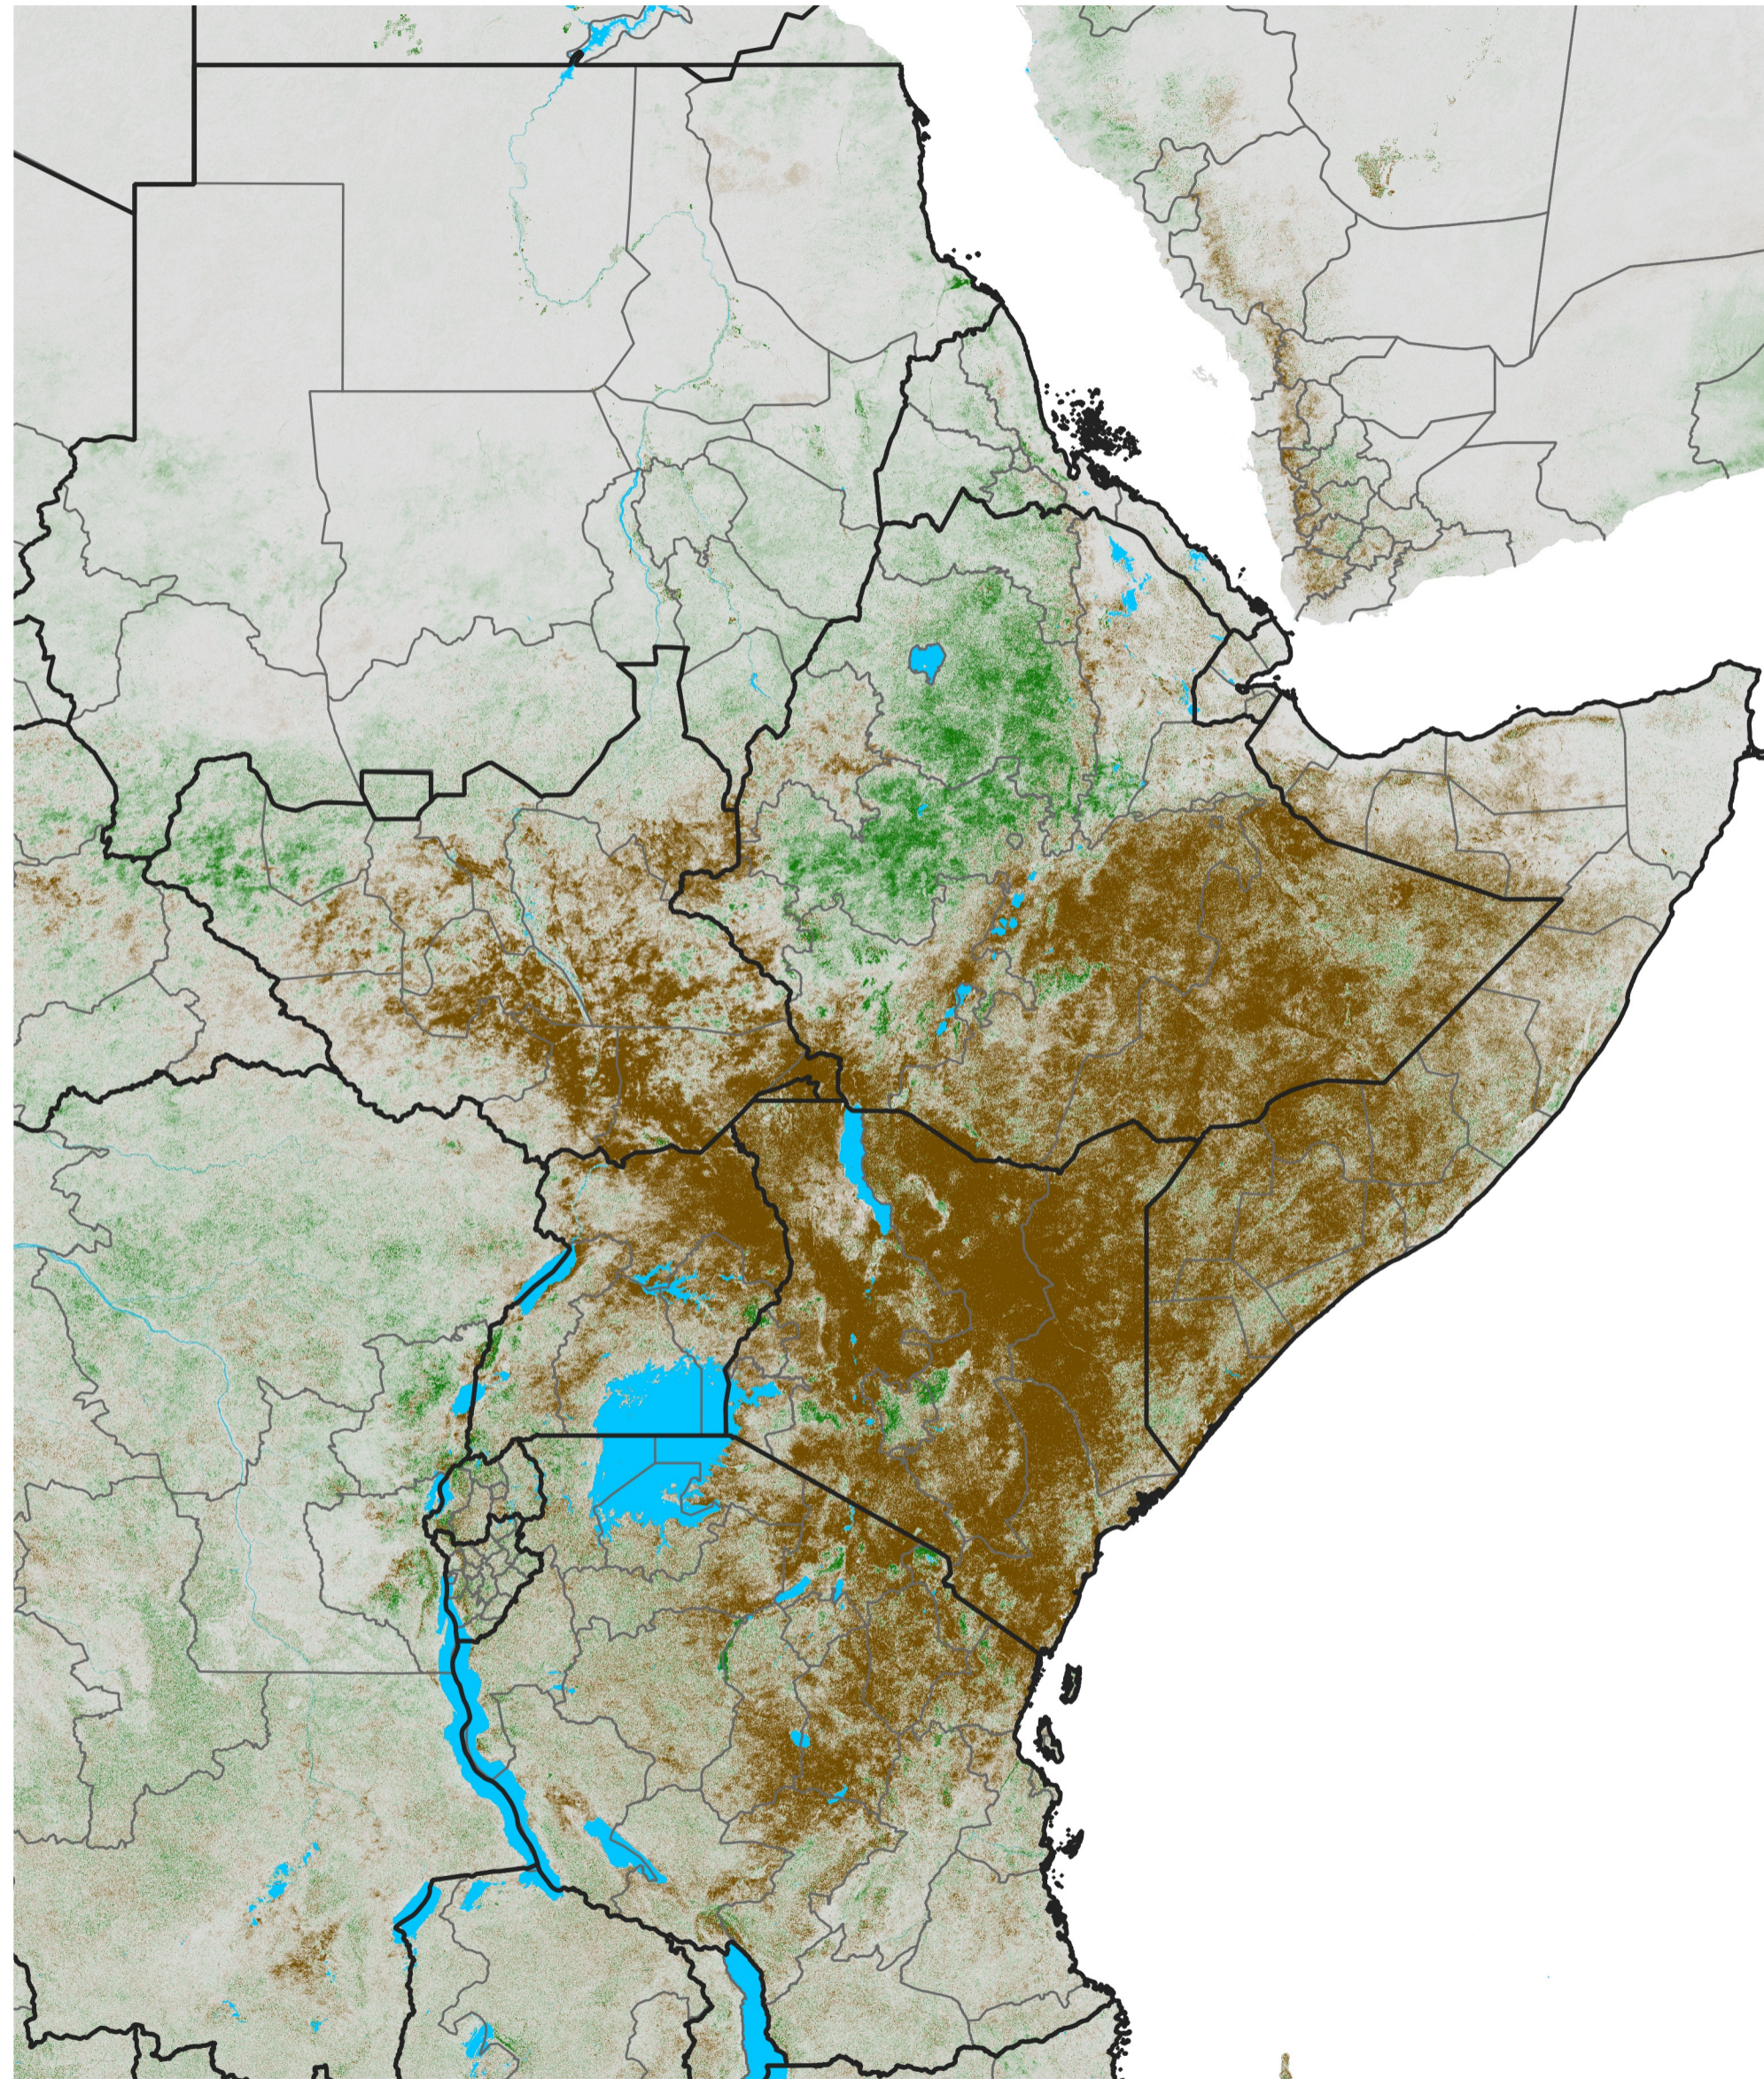

East Africa NDVI Difference

2019 minus 2018

Period 26 / May 01 - 10, 2019

NDVI Difference

< -0.3 -0.2 -0.1 -0.05 0.05 0.1 0.2 >0.3

Negative

No Difference

Positive