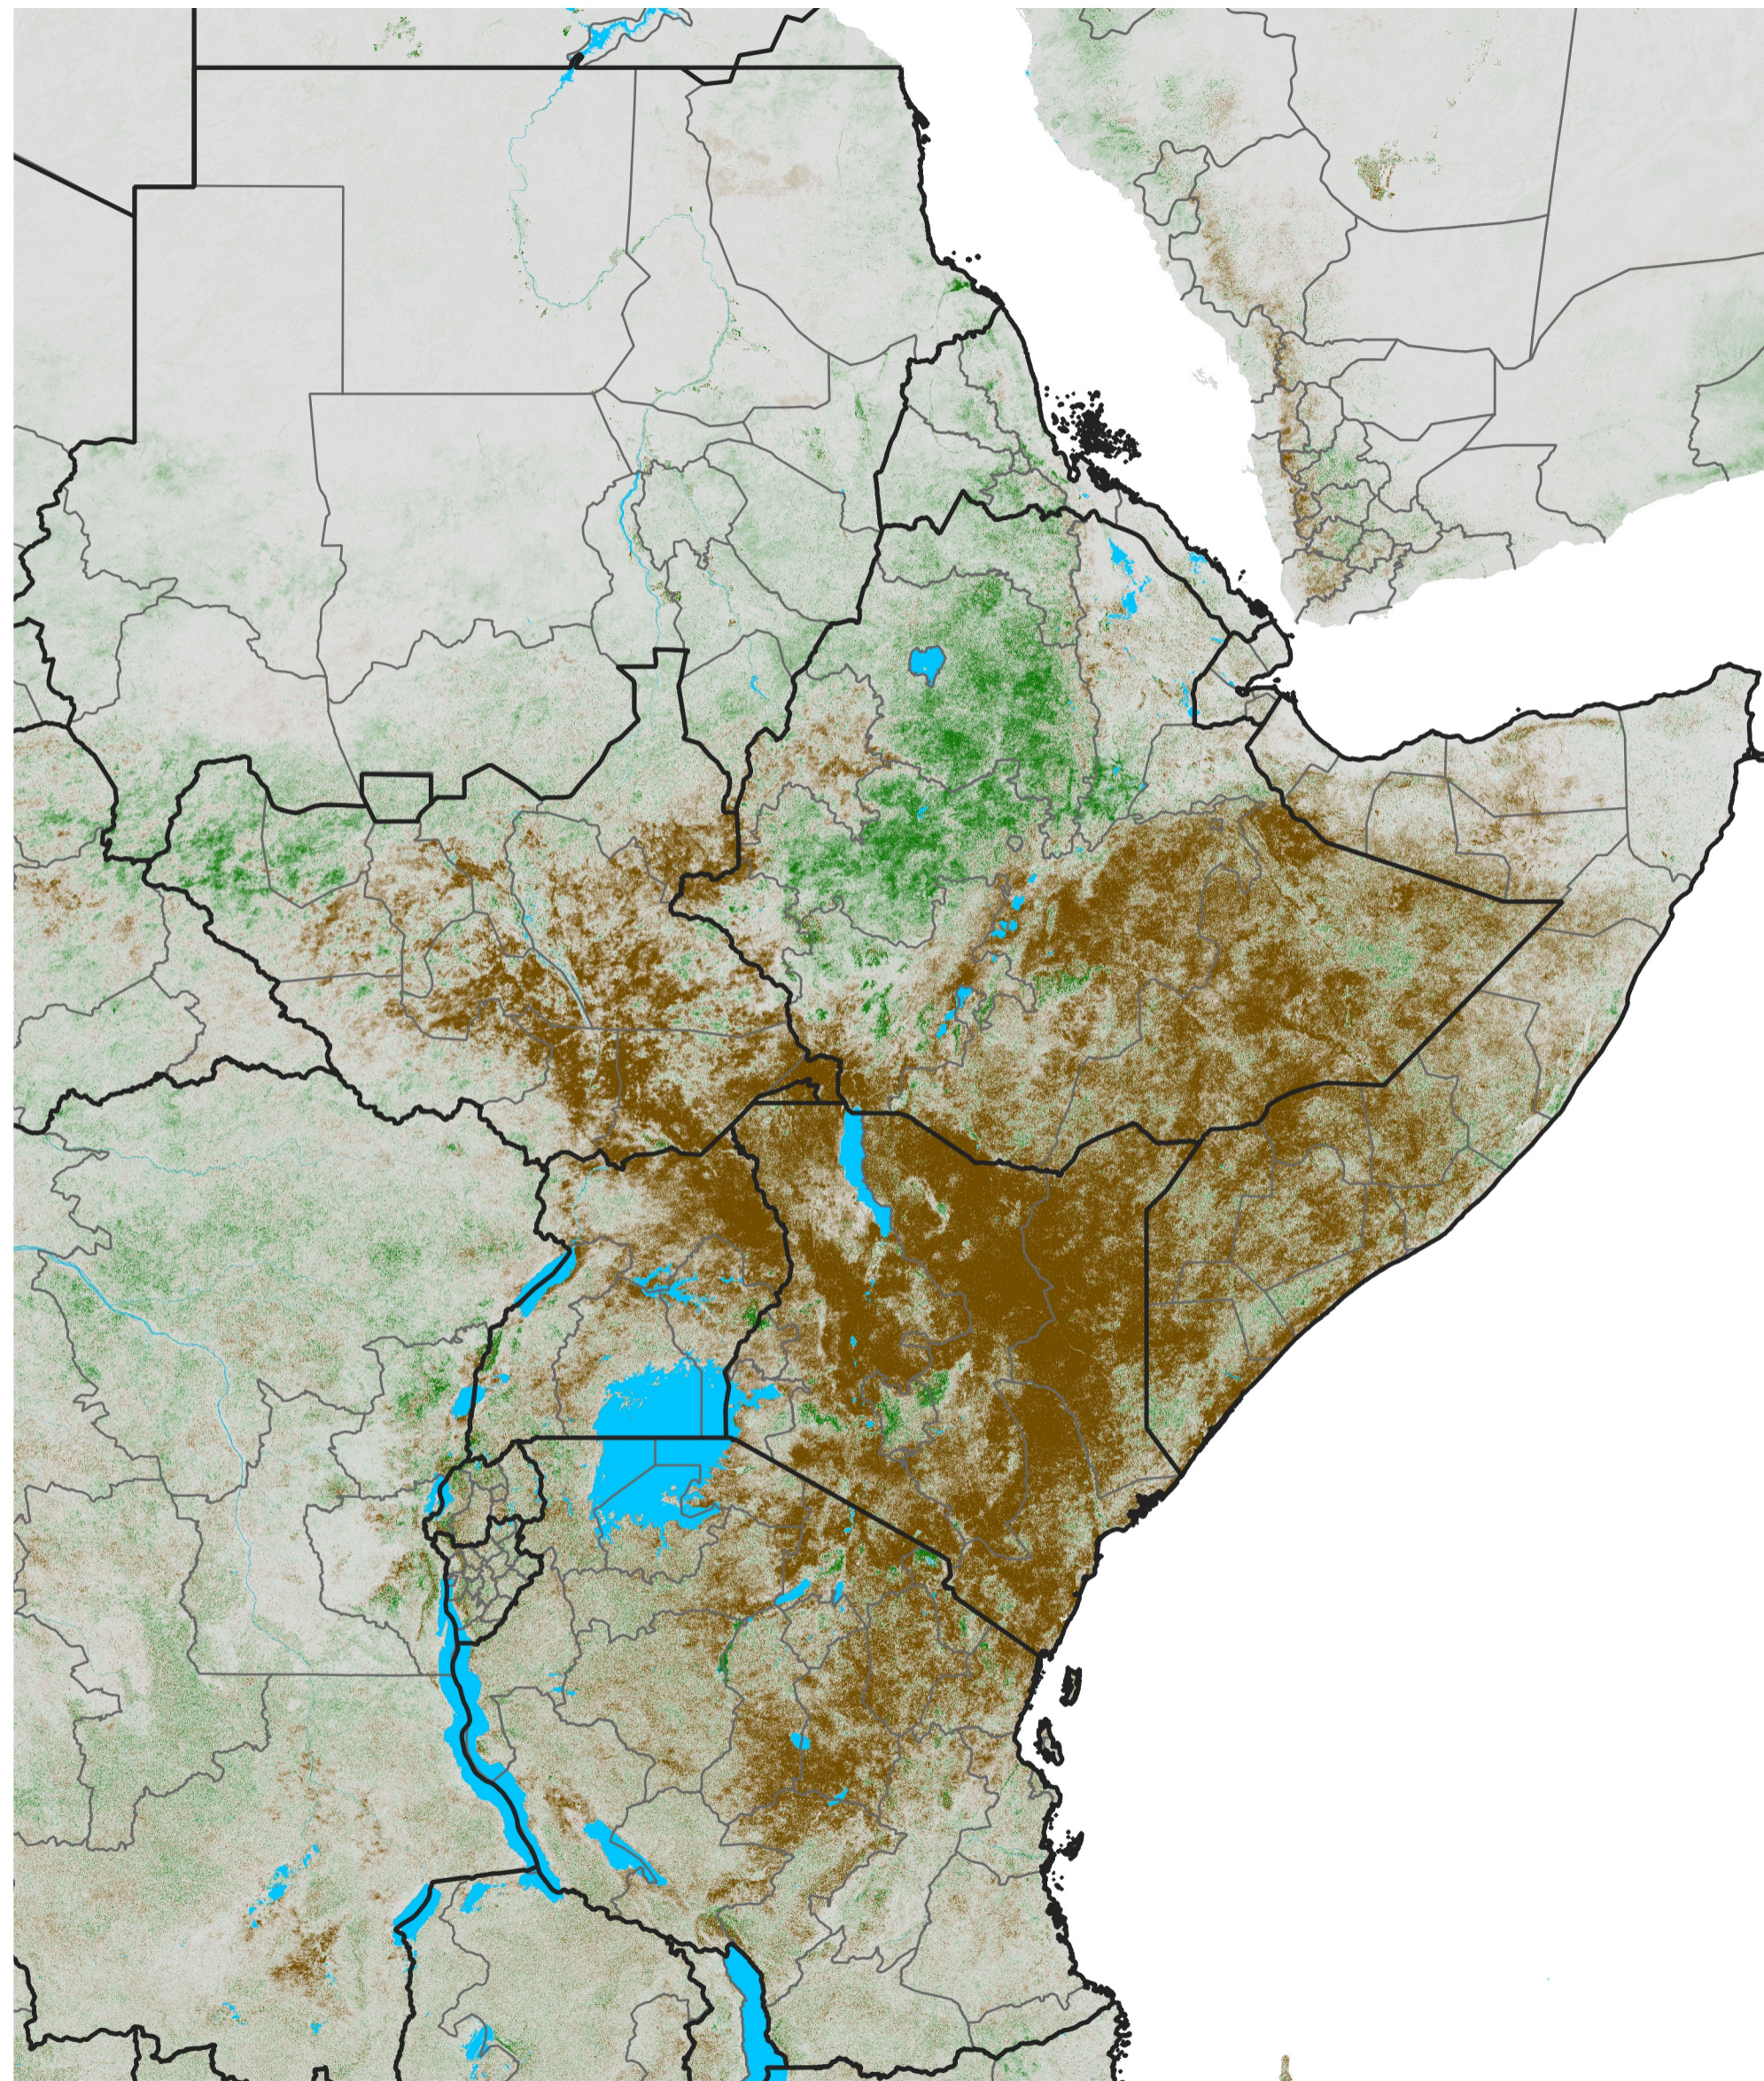

# East Africa NDVI Difference

2019 minus 2018

Period 27 / May 06 - 15, 2019

## NDVI Difference

< -0.3   -0.2   -0.1   -0.05   0.05   0.1   0.2   >0.3

Negative

No Difference

Positive