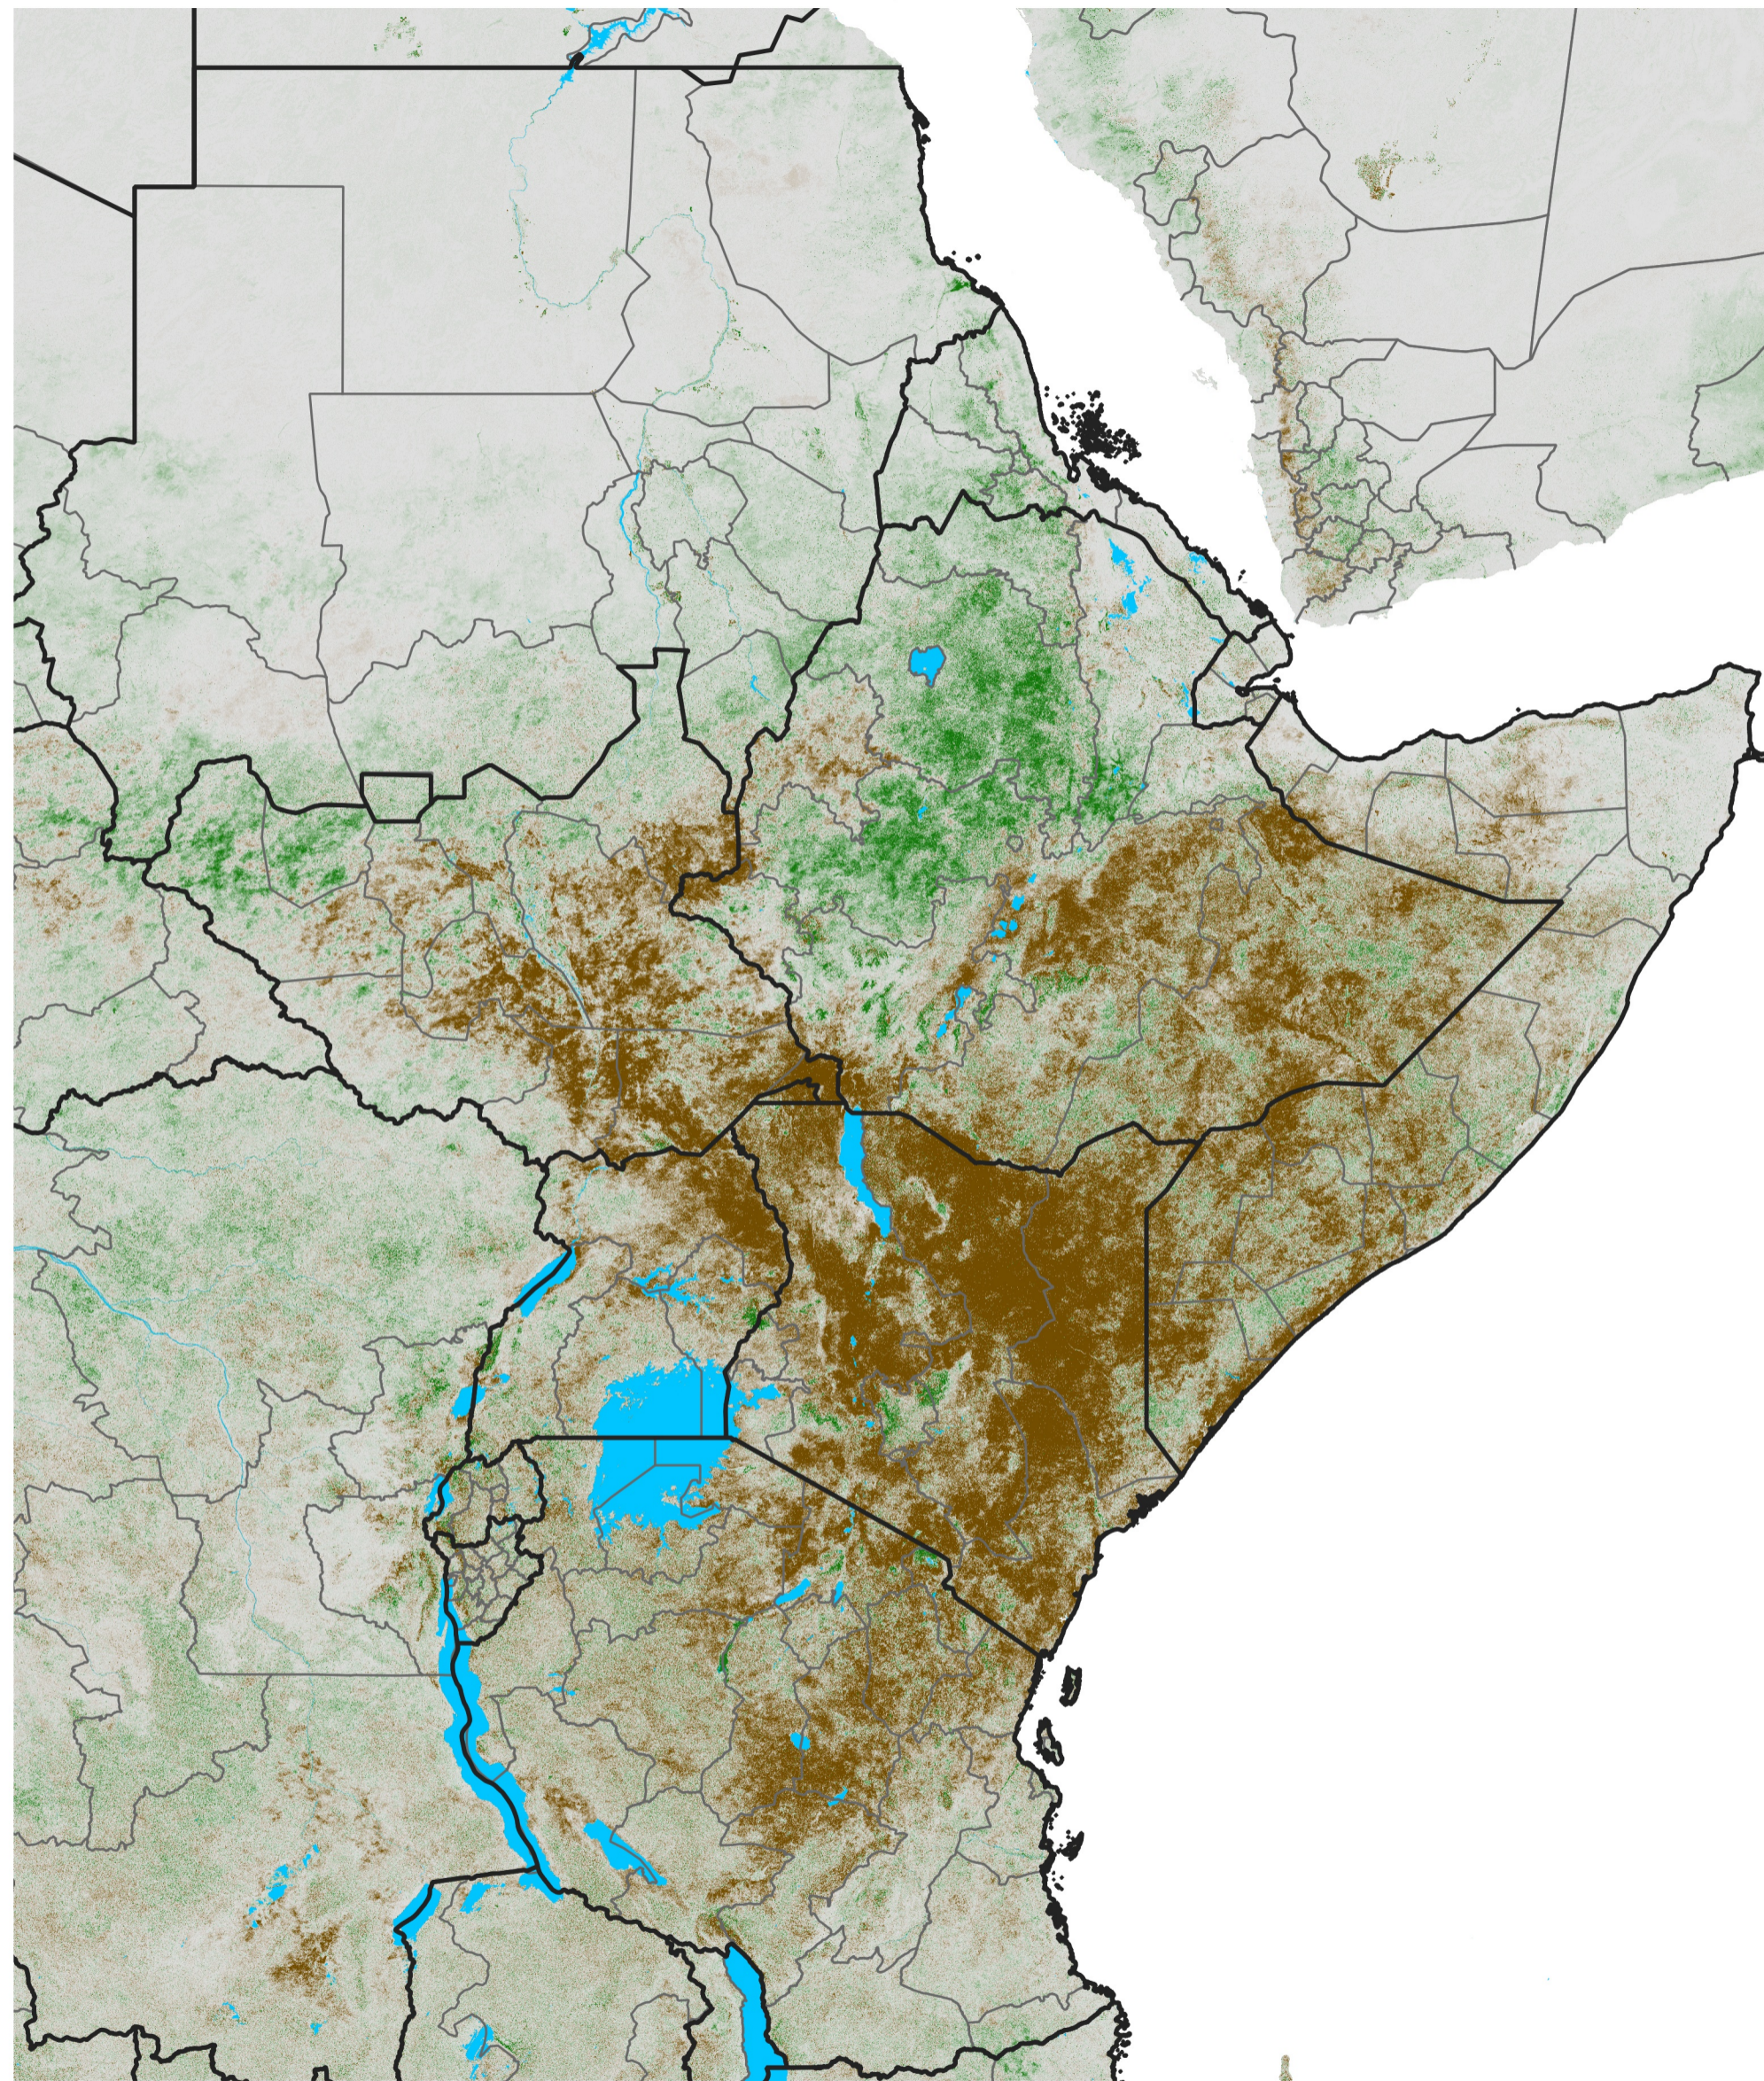

East Africa NDVI Difference

2019 minus 2018

Period 28 / May 11 - 20, 2019

NDVI Difference

< -0.3 -0.2 -0.1 -0.05 0.05 0.1 0.2 >0.3

Negative

No Difference

Positive