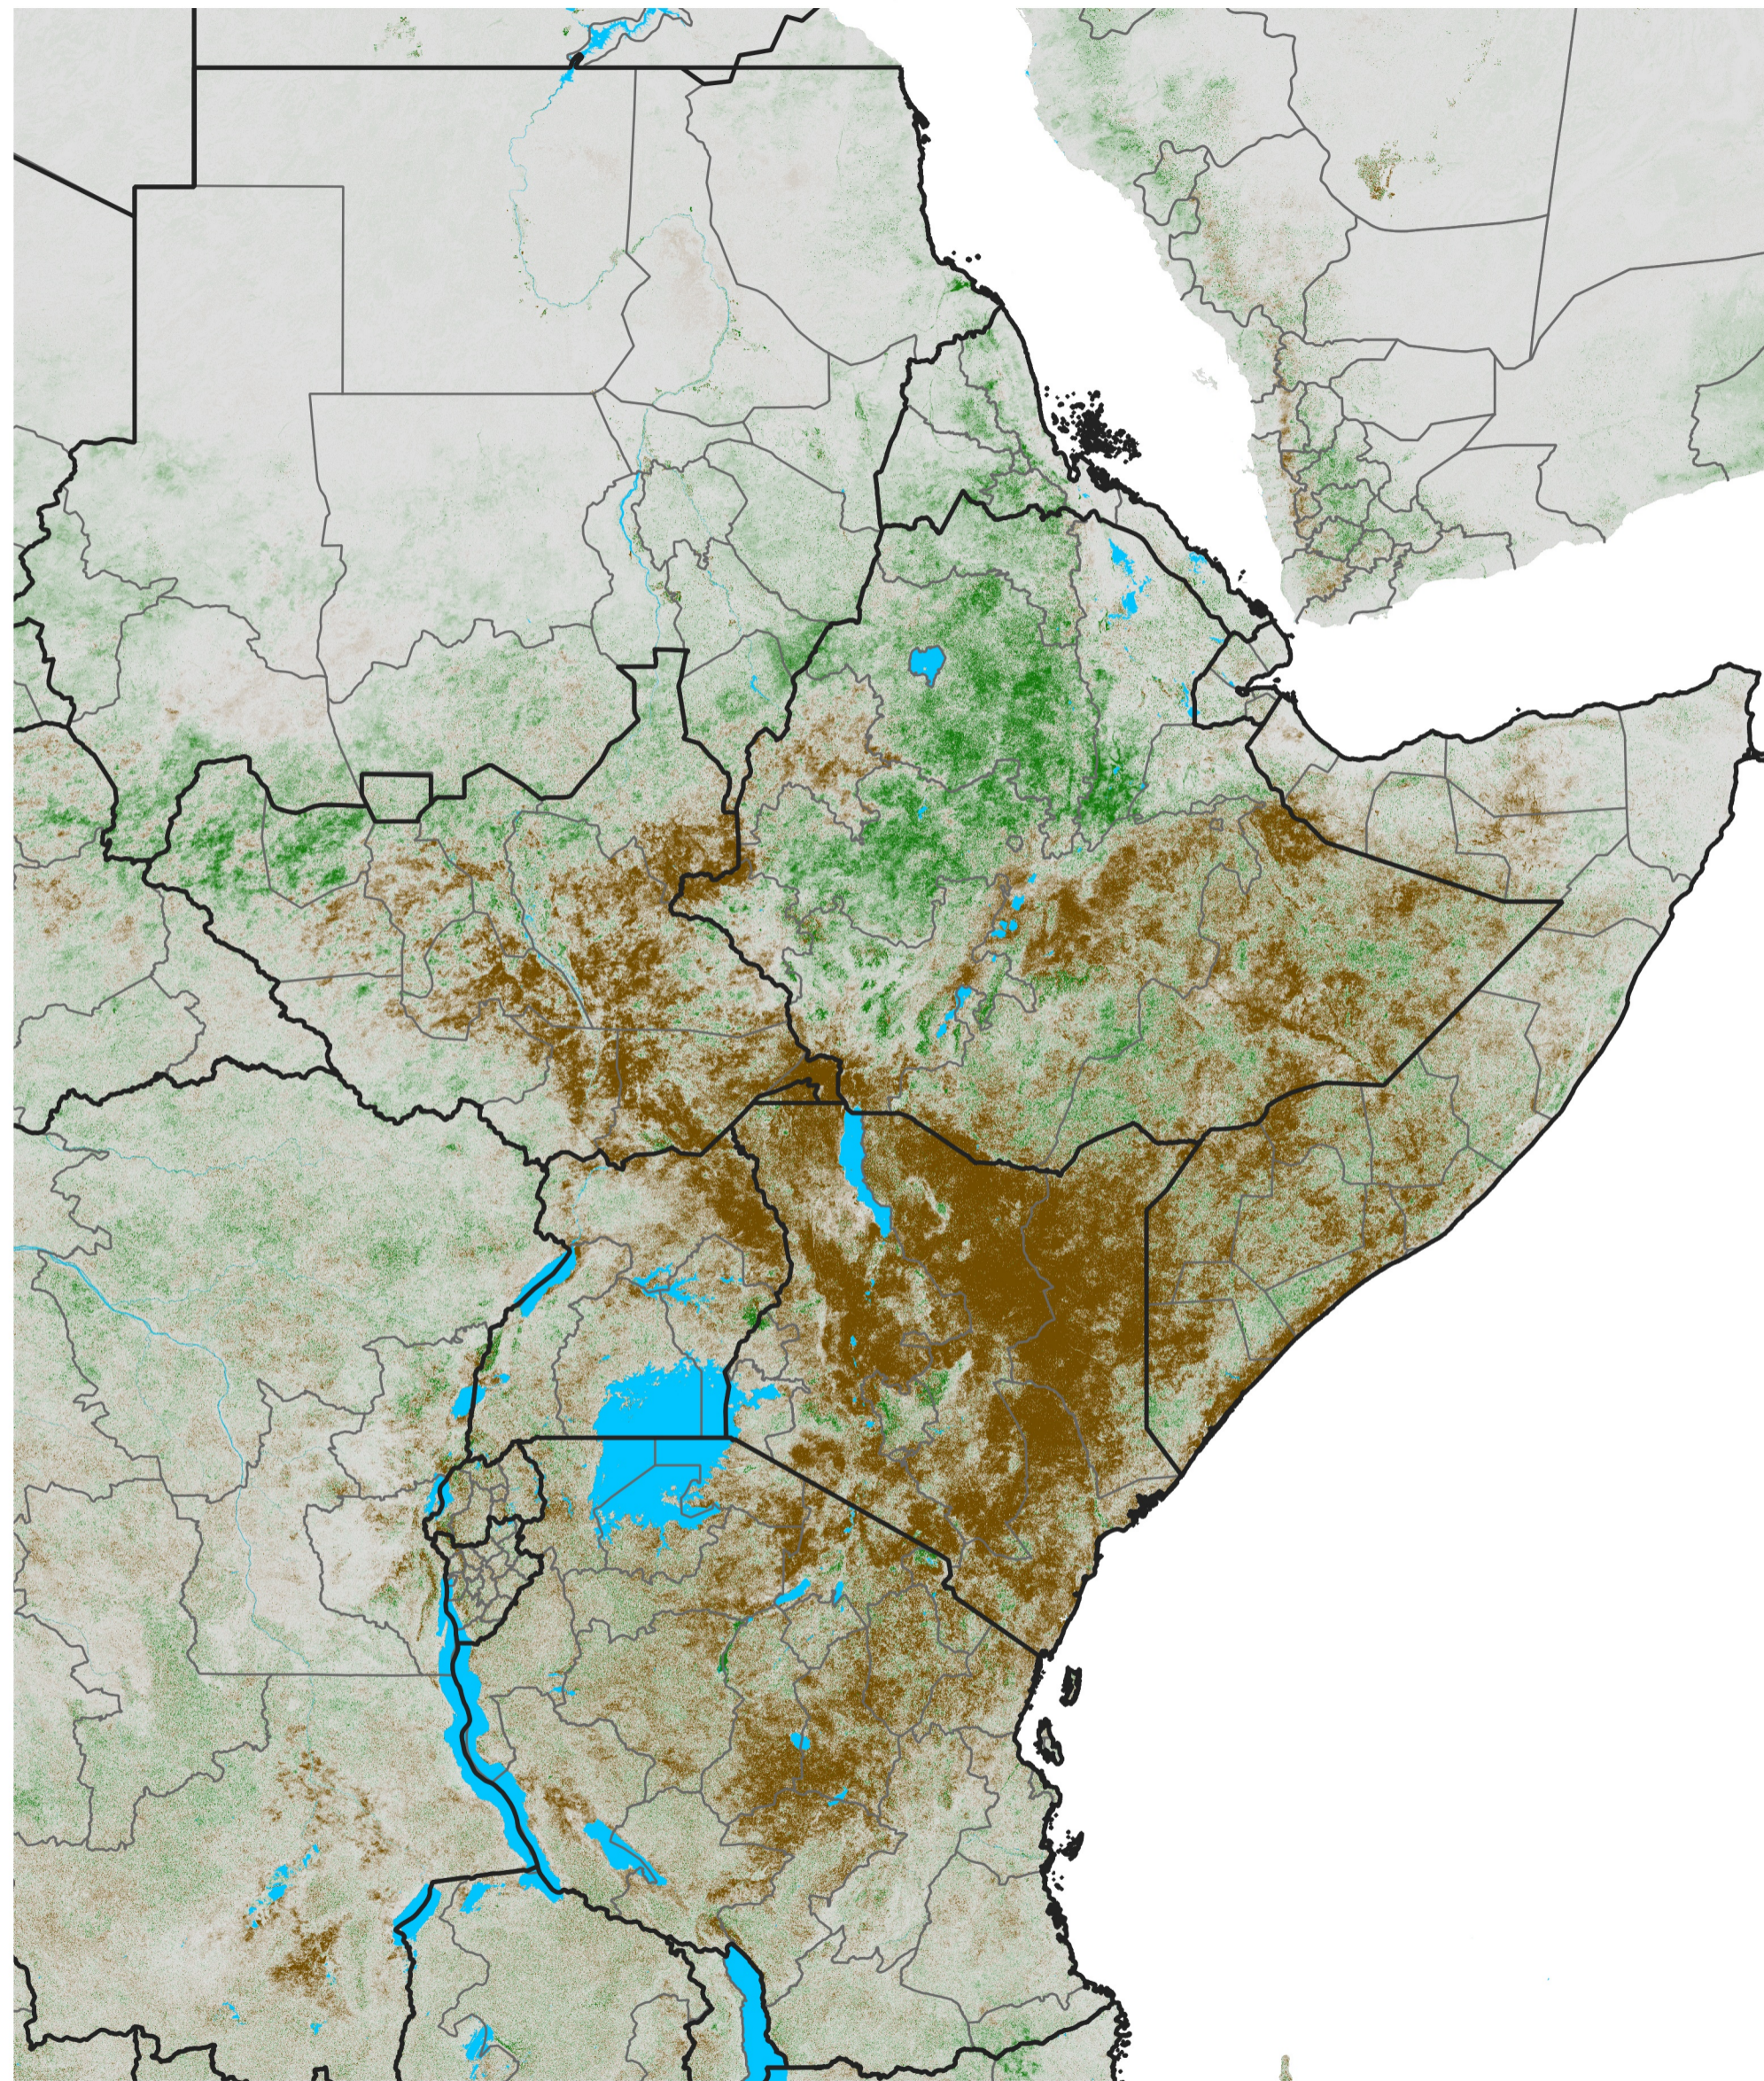

East Africa NDVI Difference

2019 minus 2018

Period 29 / May 16 - 25, 2019

NDVI Difference

< -0.3 -0.2 -0.1 -0.05 0.05 0.1 0.2 >0.3

Negative

No Difference

Positive