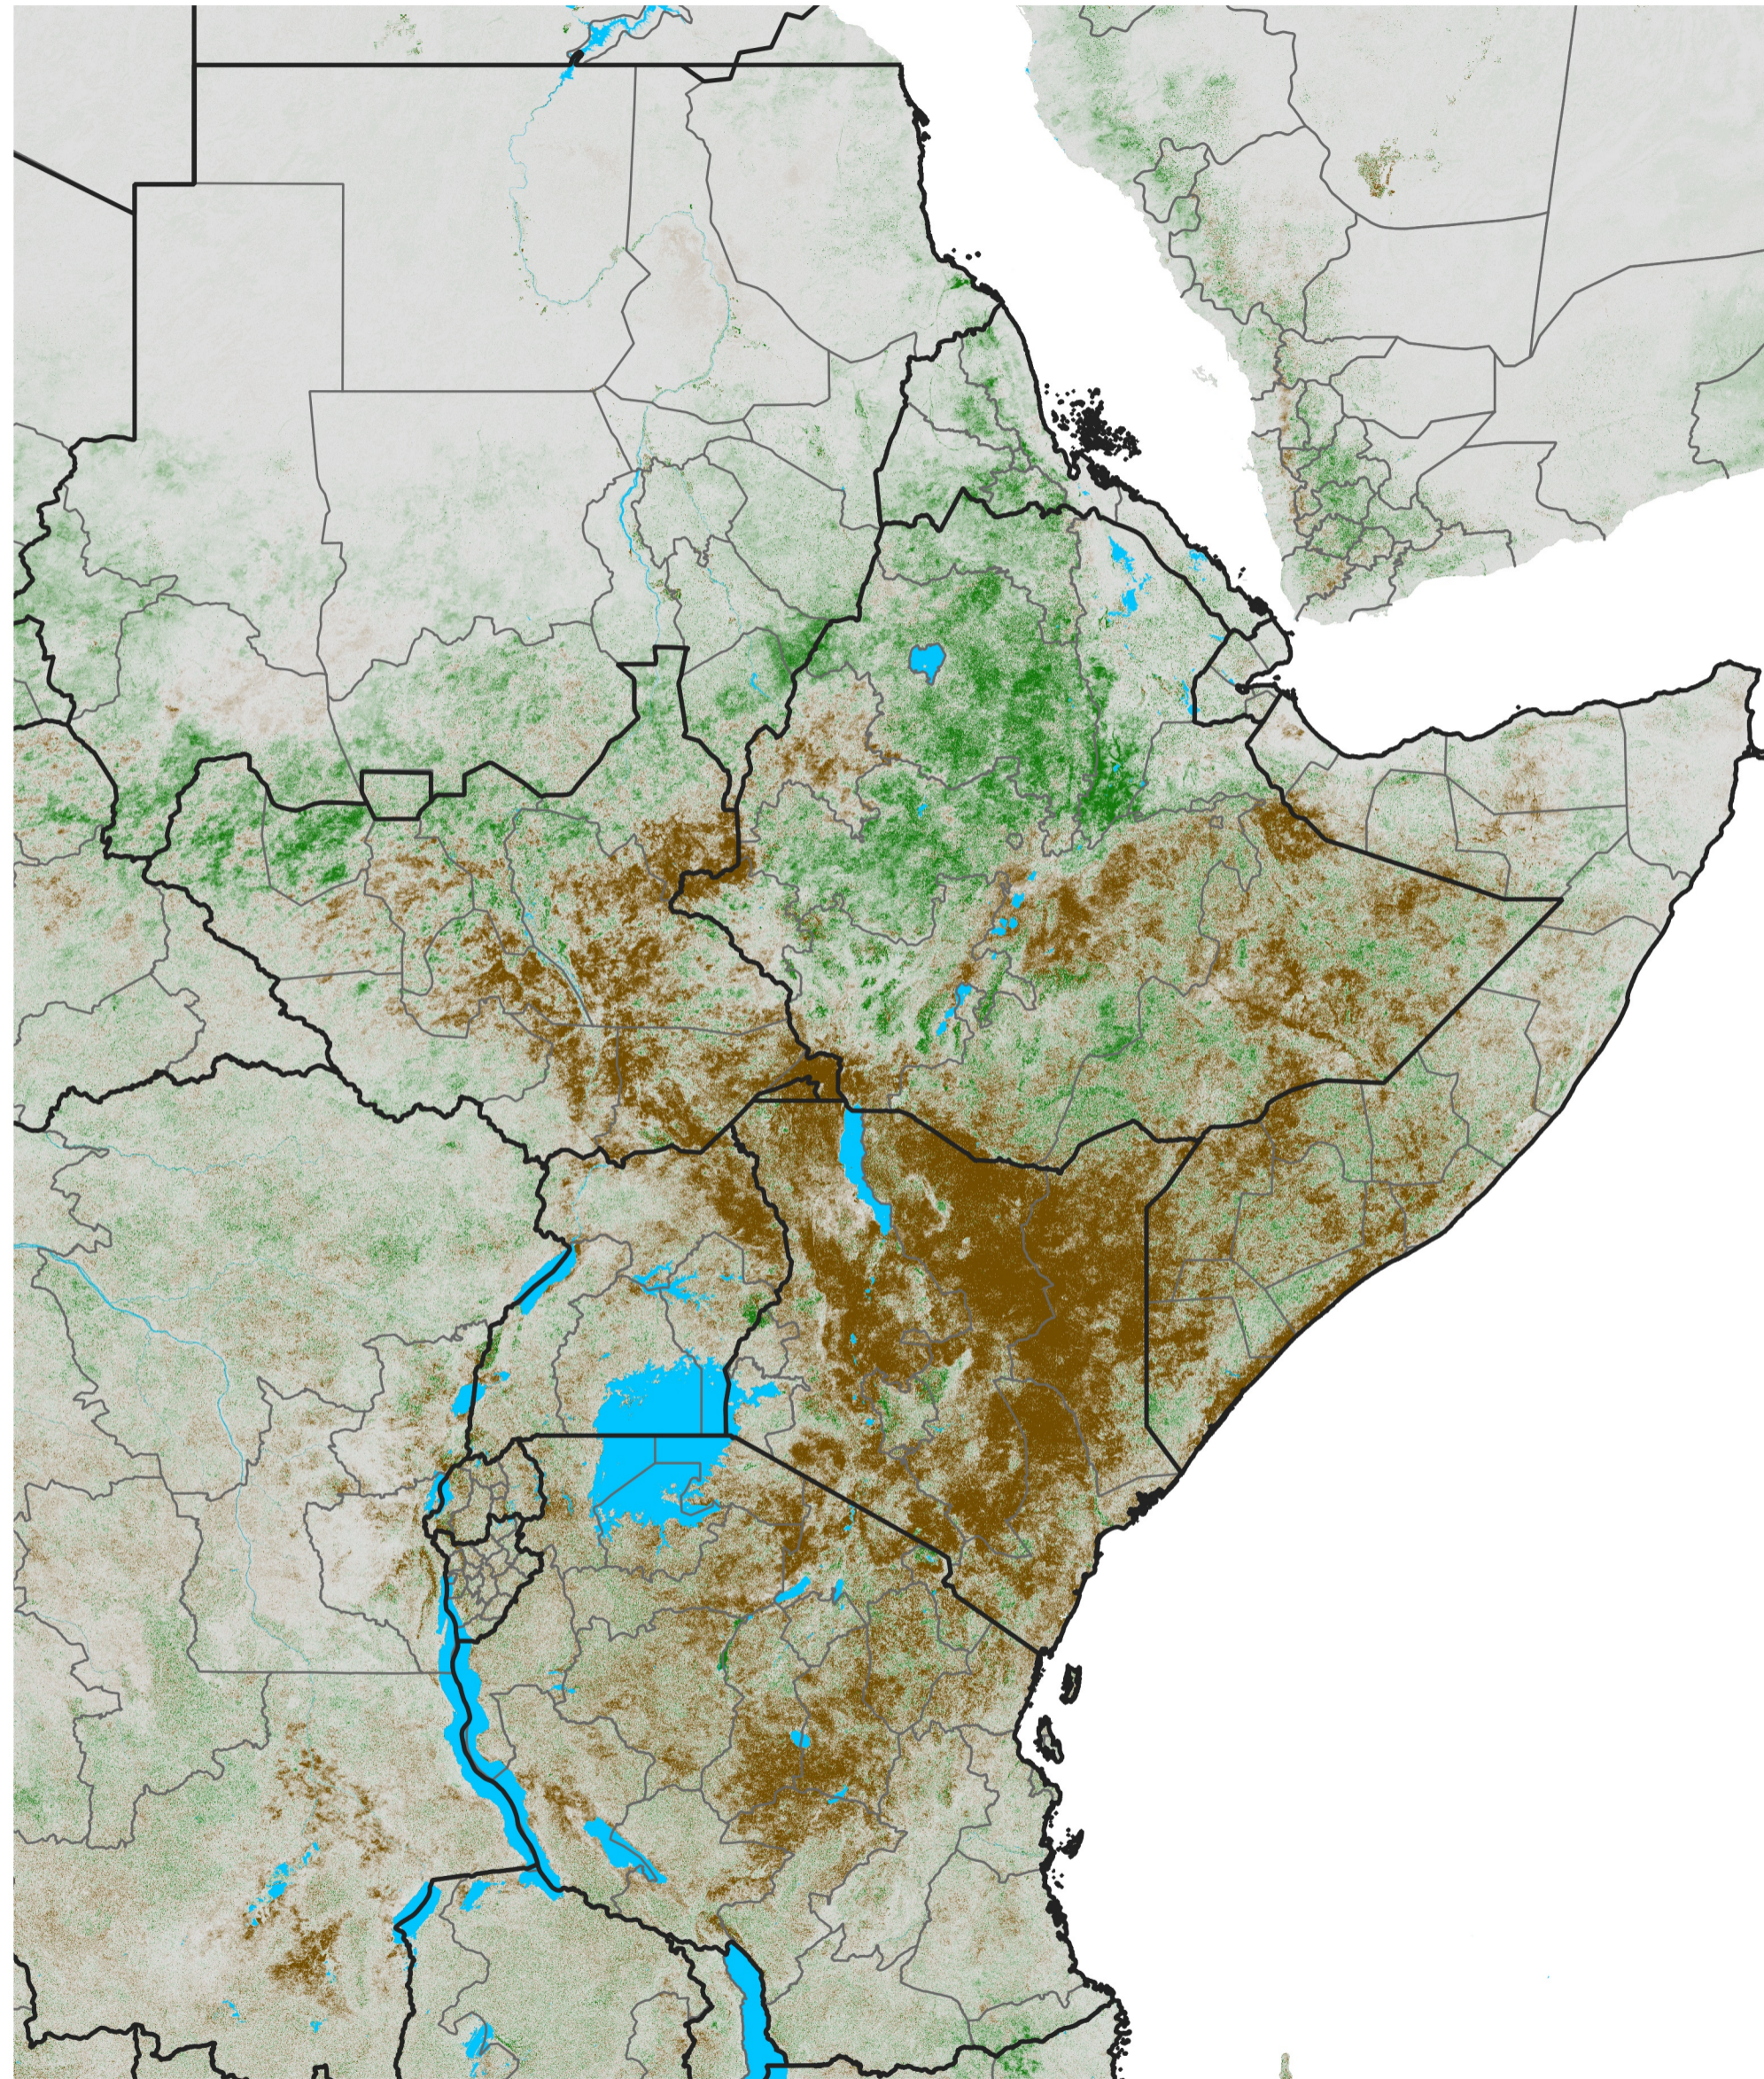

East Africa NDVI Difference

2019 minus 2018

Period 30 / May 21 - 31, 2019

NDVI Difference

< -0.3 -0.2 -0.1 -0.05 0.05 0.1 0.2 >0.3

Negative

No Difference

Positive