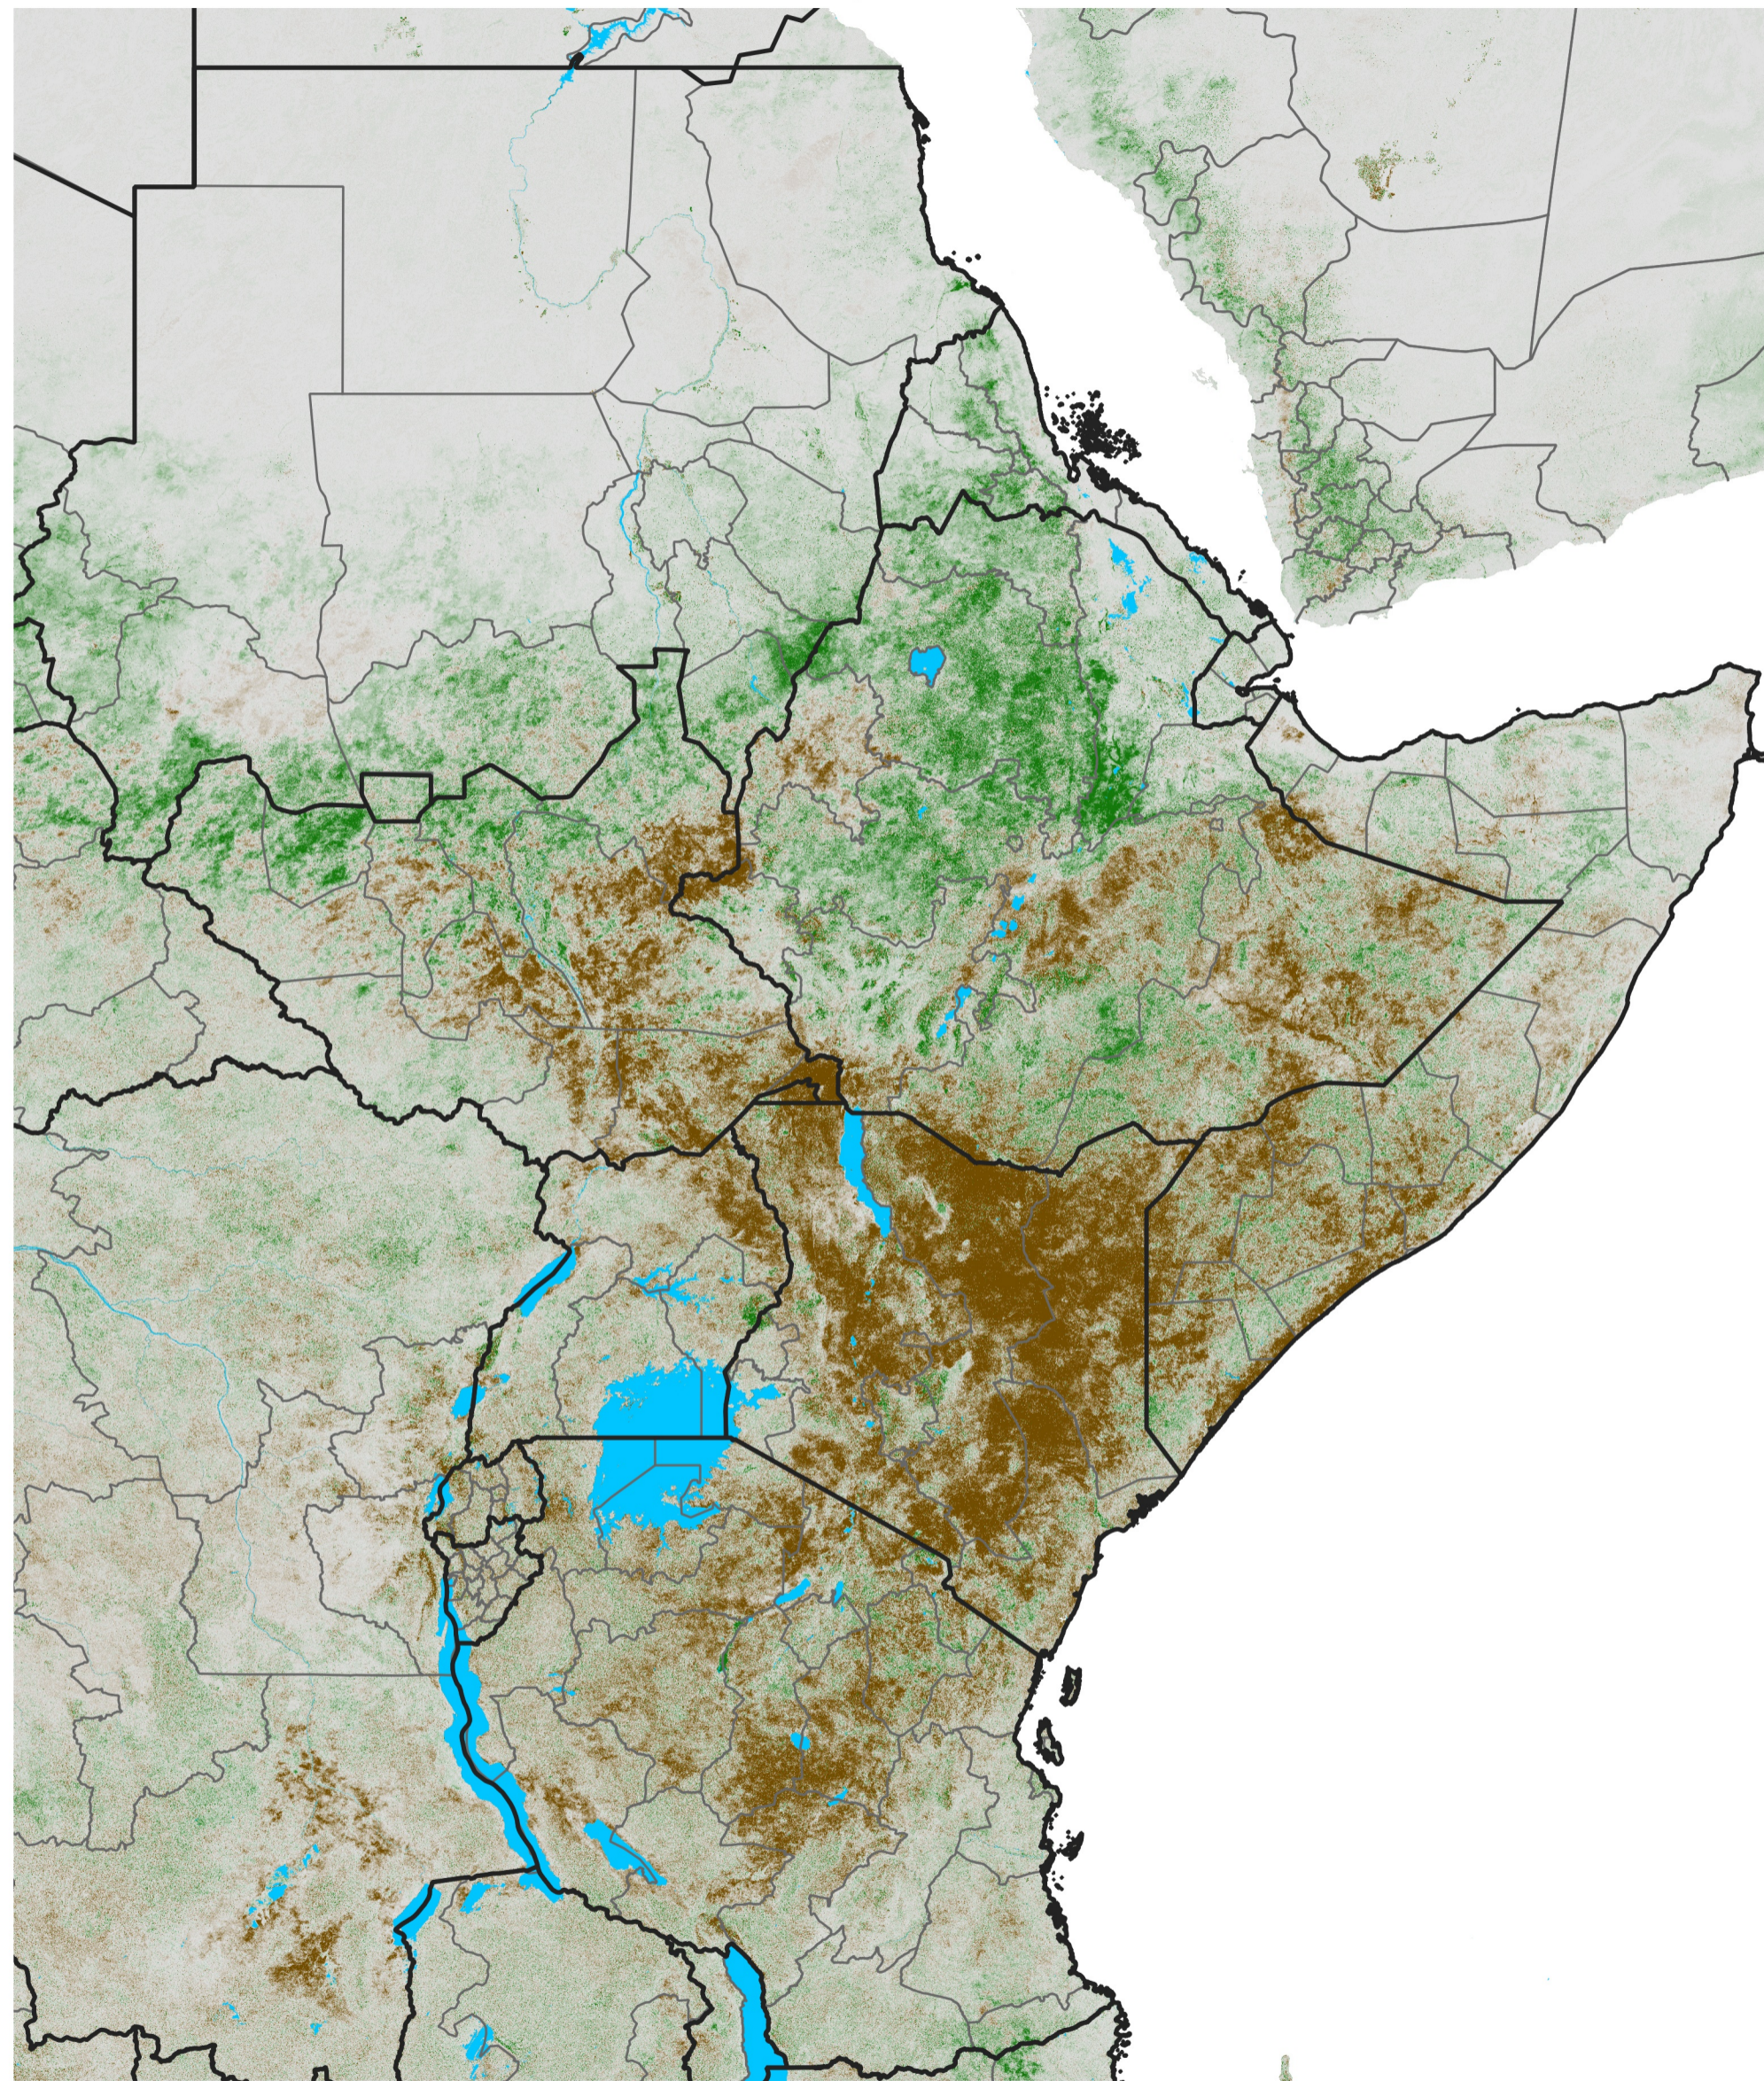

East Africa NDVI Difference

2019 minus 2018

Period 31 / May 26 - Jun 05, 2019

NDVI Difference

< -0.3 -0.2 -0.1 -0.05 0.05 0.1 0.2 >0.3

Negative

No Difference

Positive