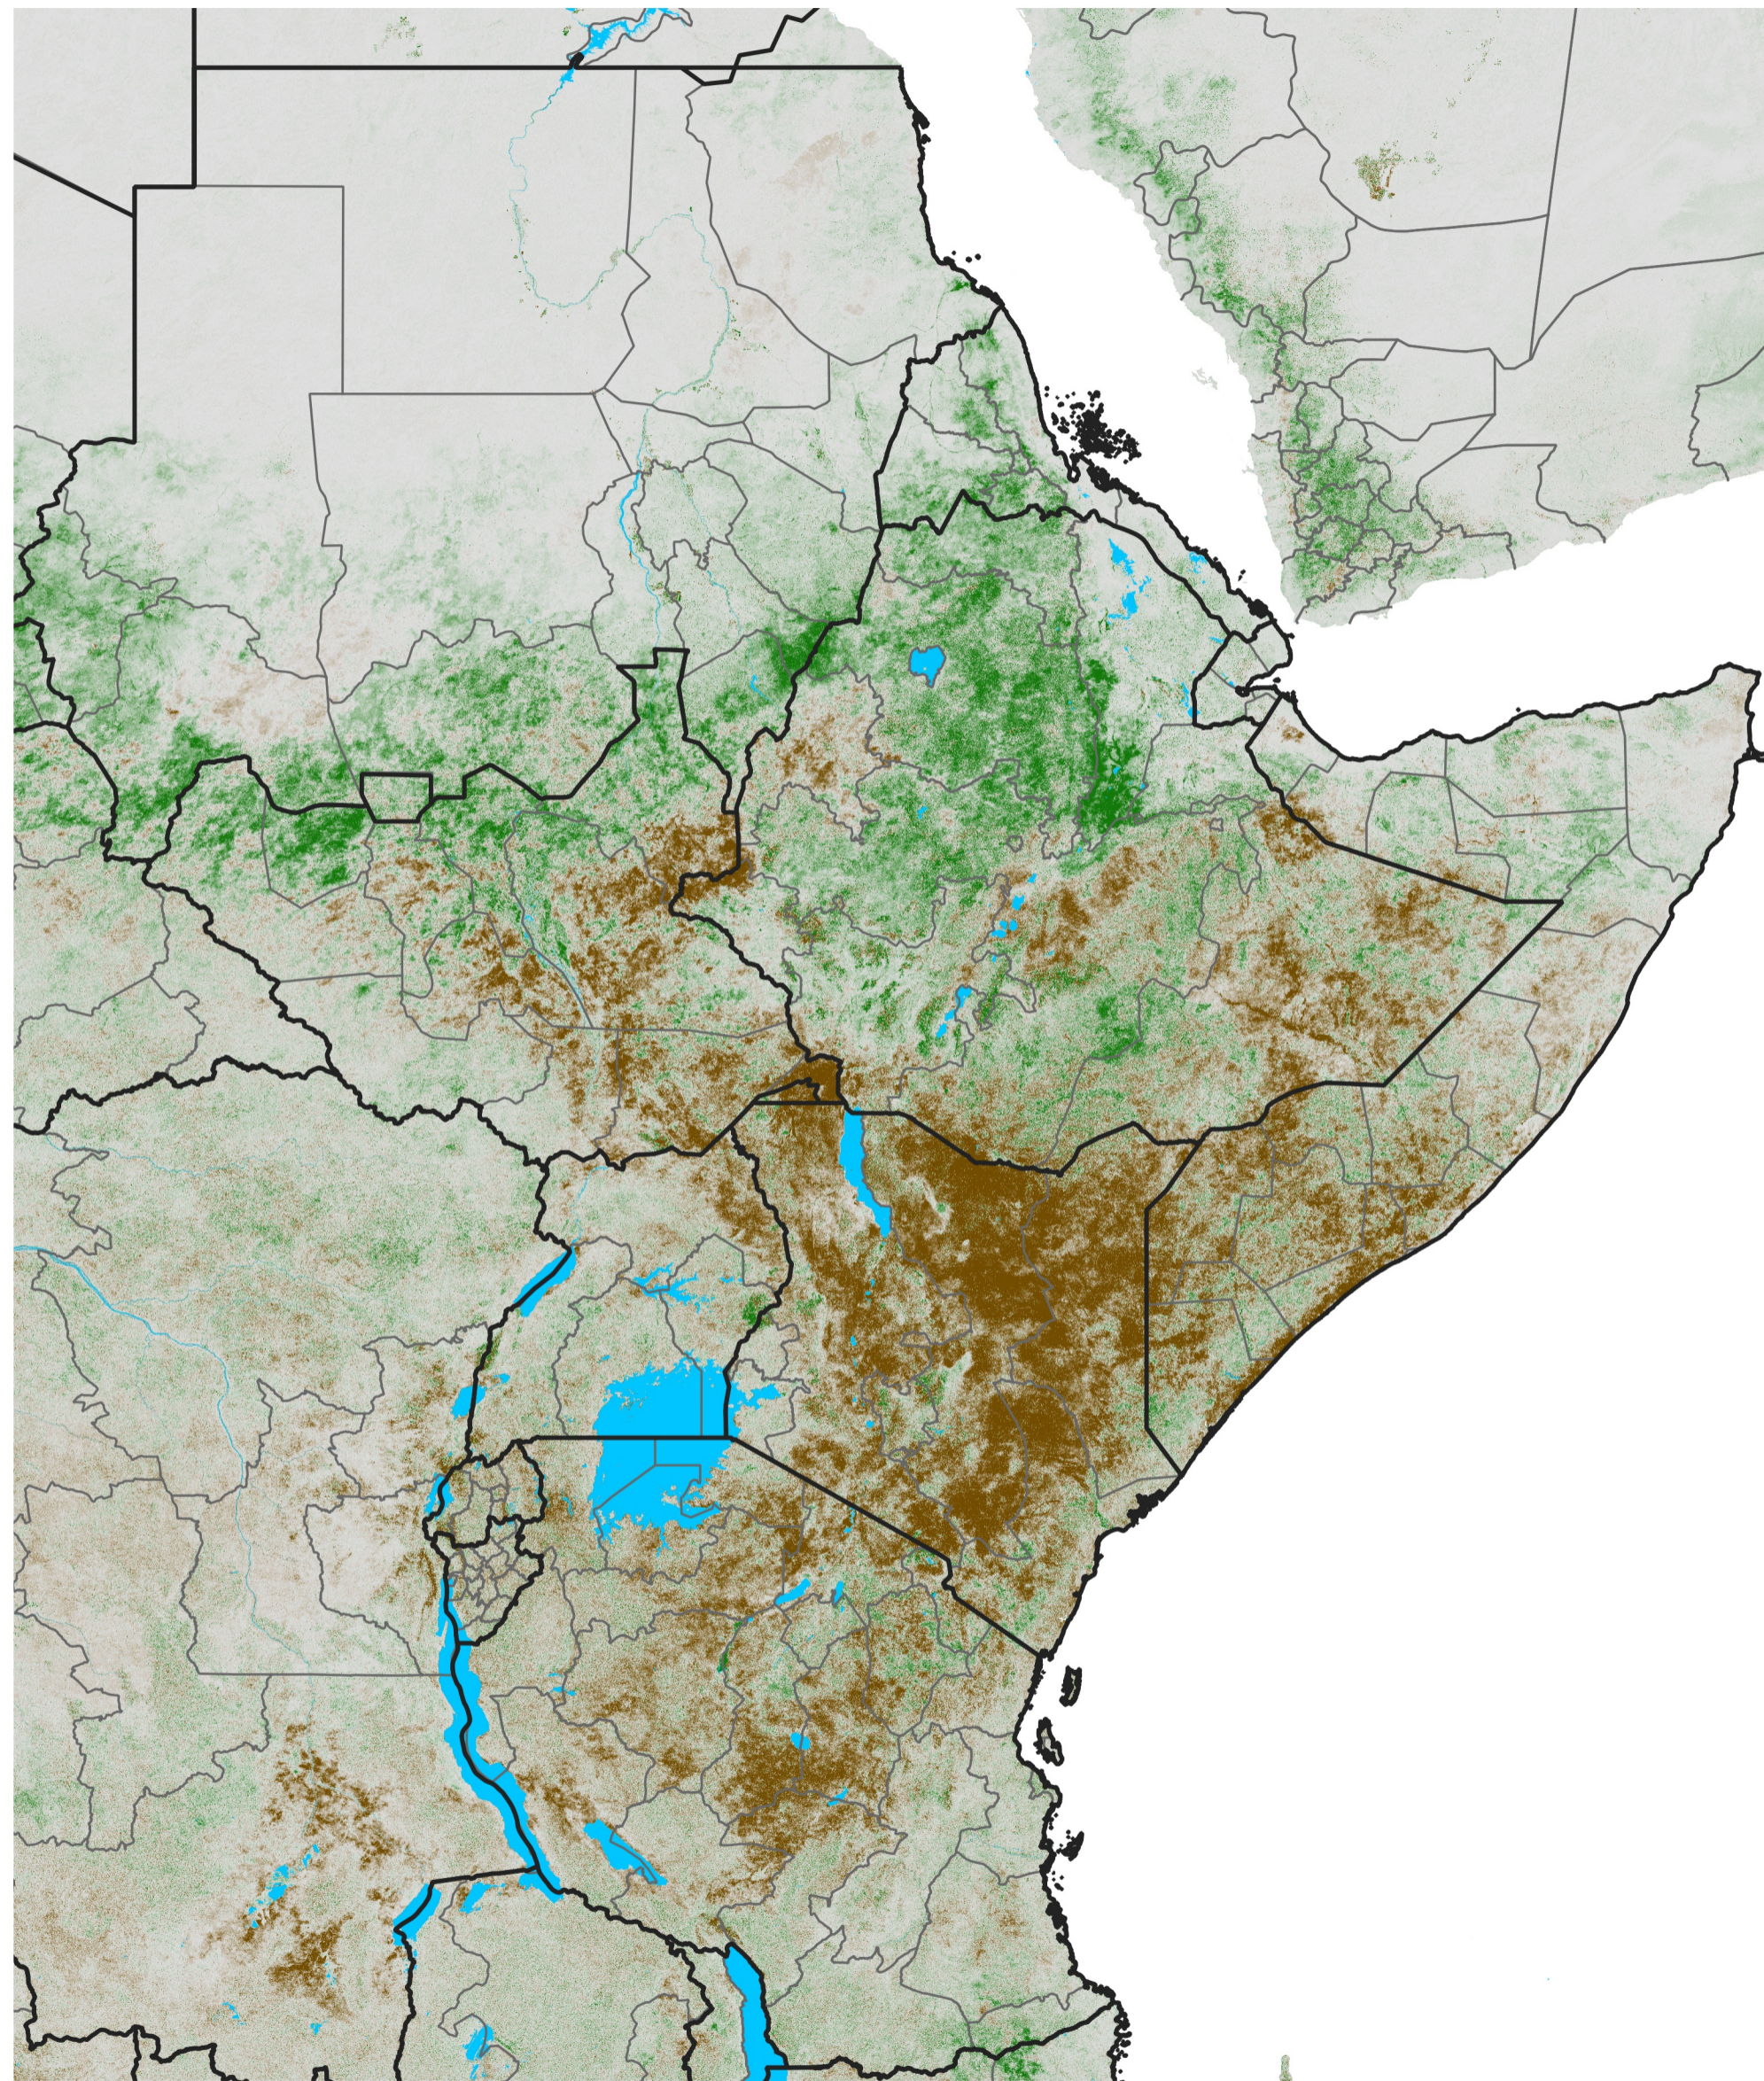

East Africa NDVI Difference

2019 minus 2018

Period 32 / Jun 01 - 10, 2019

NDVI Difference

< -0.3 -0.2 -0.1 -0.05 0.05 0.1 0.2 >0.3

Negative

No Difference

Positive