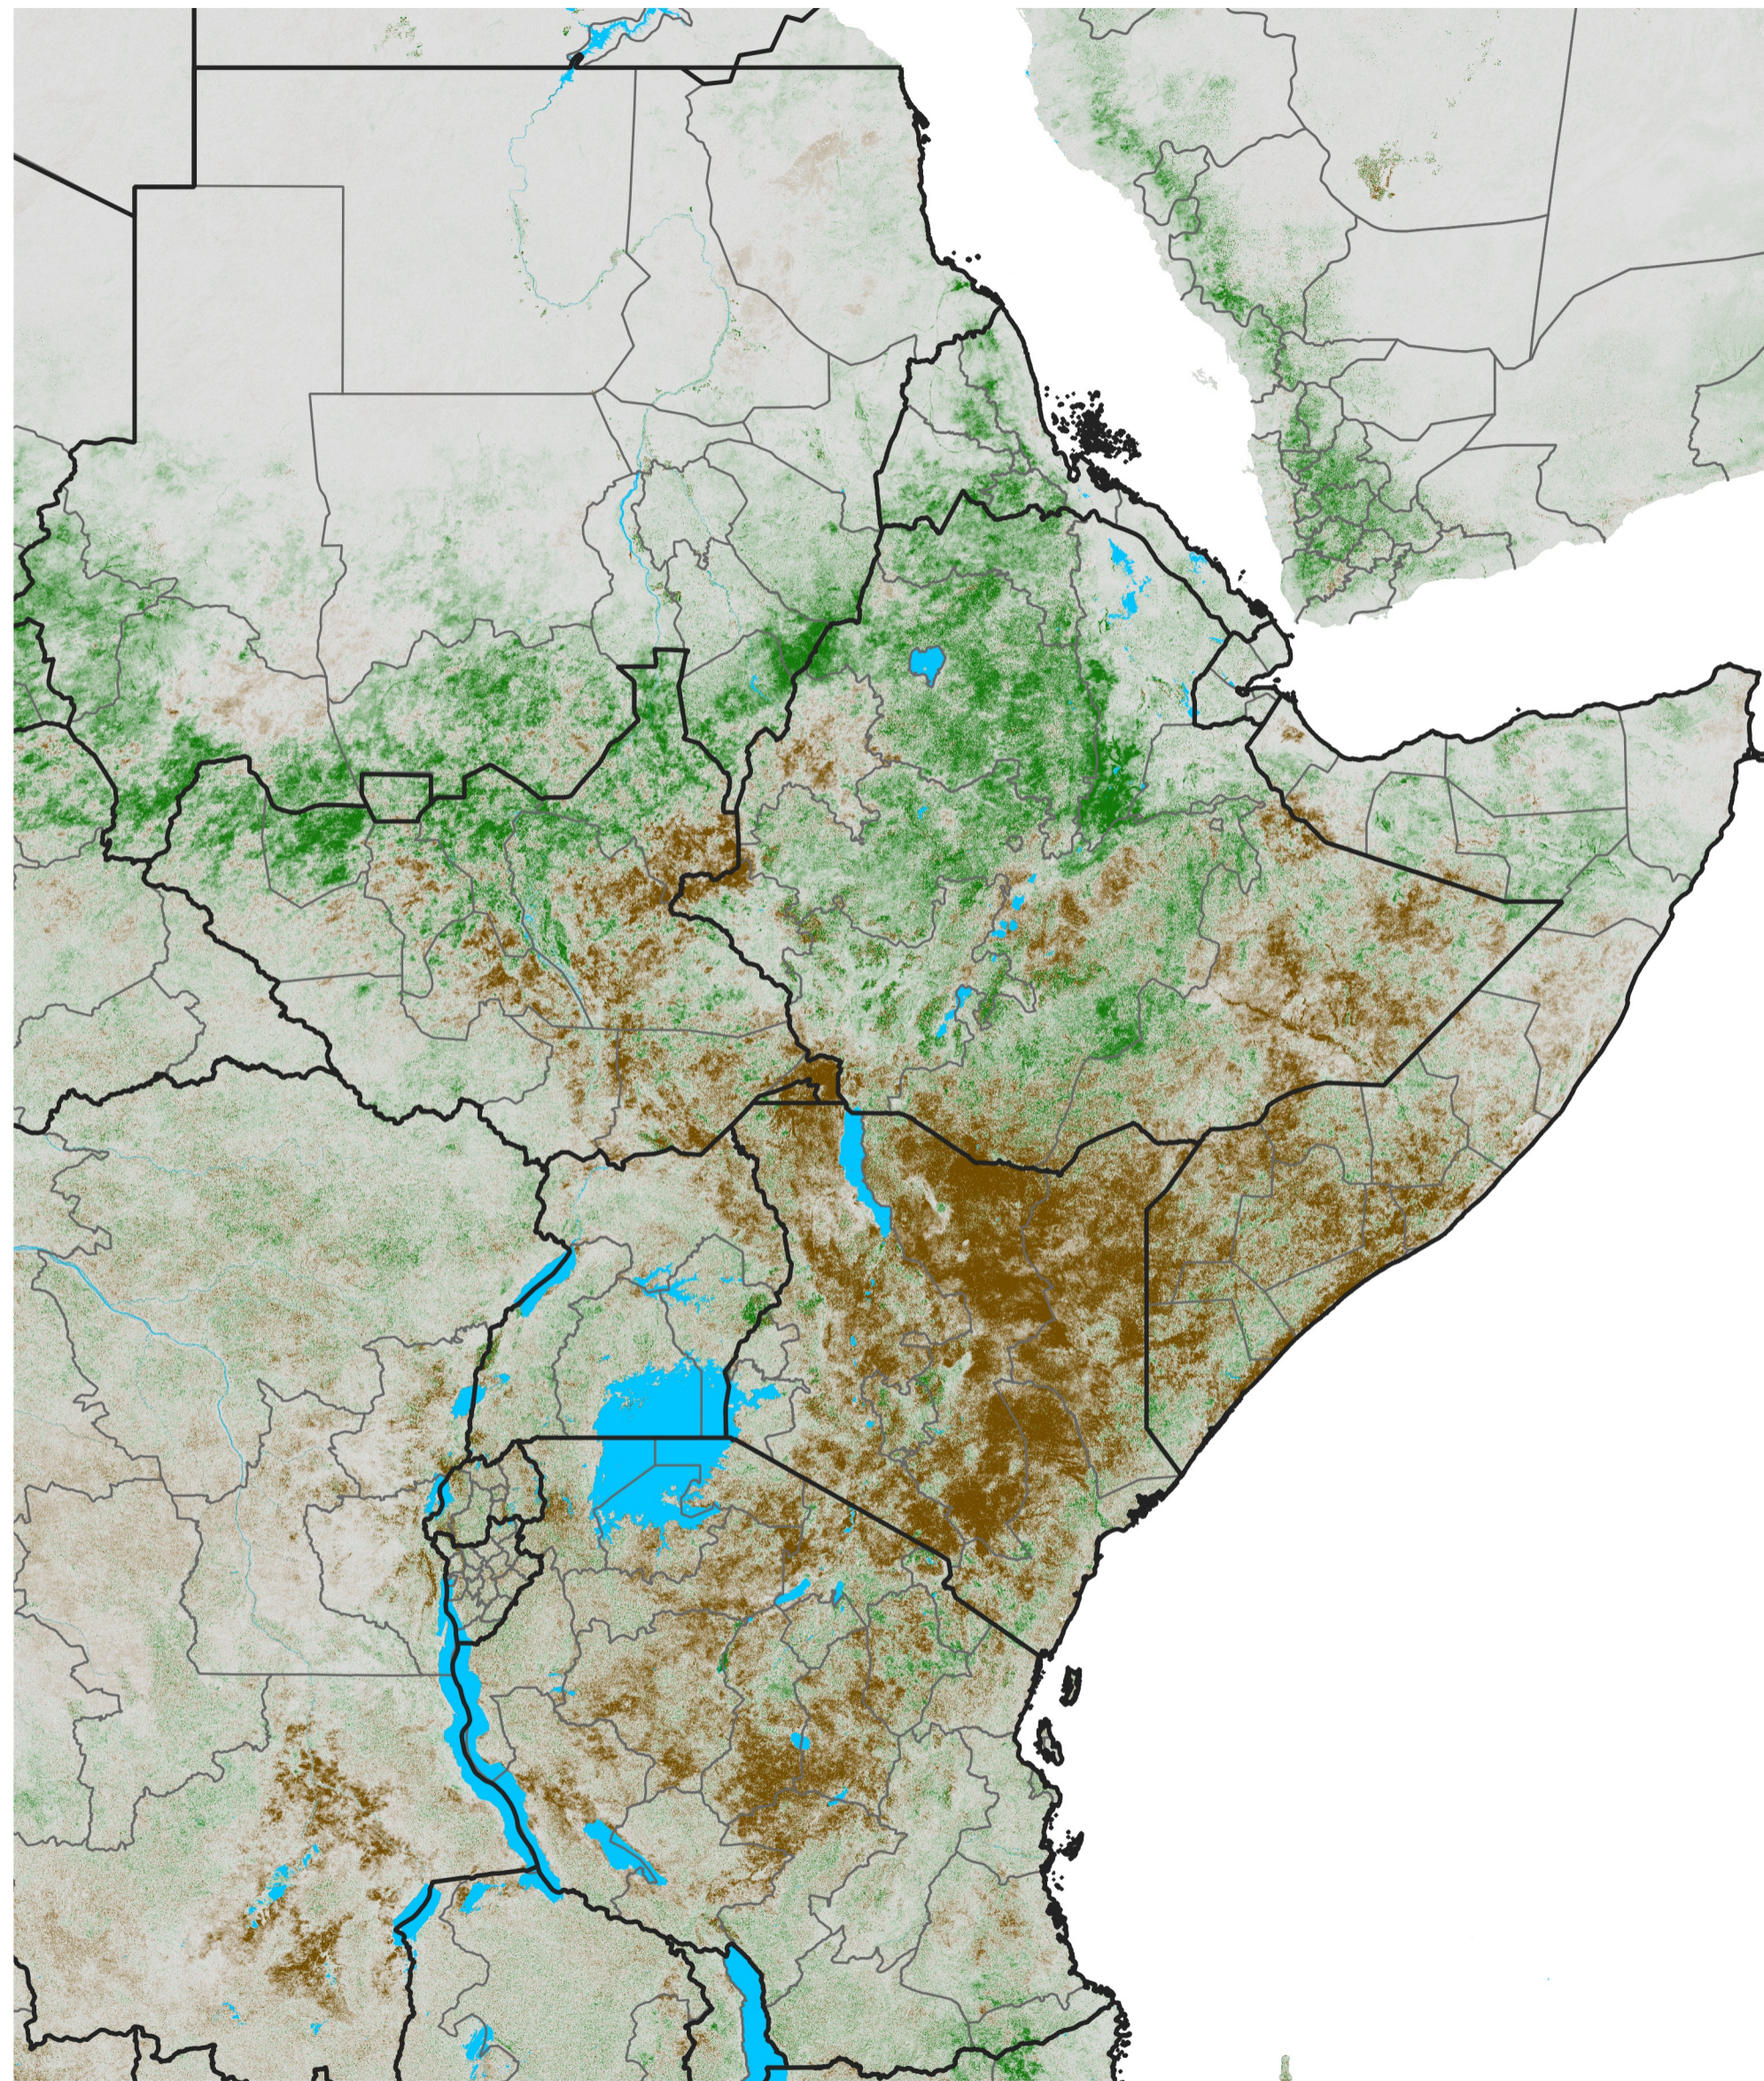

East Africa NDVI Difference

2019 minus 2018

Period 33 / Jun 06 - 15, 2019

NDVI Difference

< -0.3 -0.2 -0.1 -0.05 0.05 0.1 0.2 >0.3

Negative

No Difference

Positive