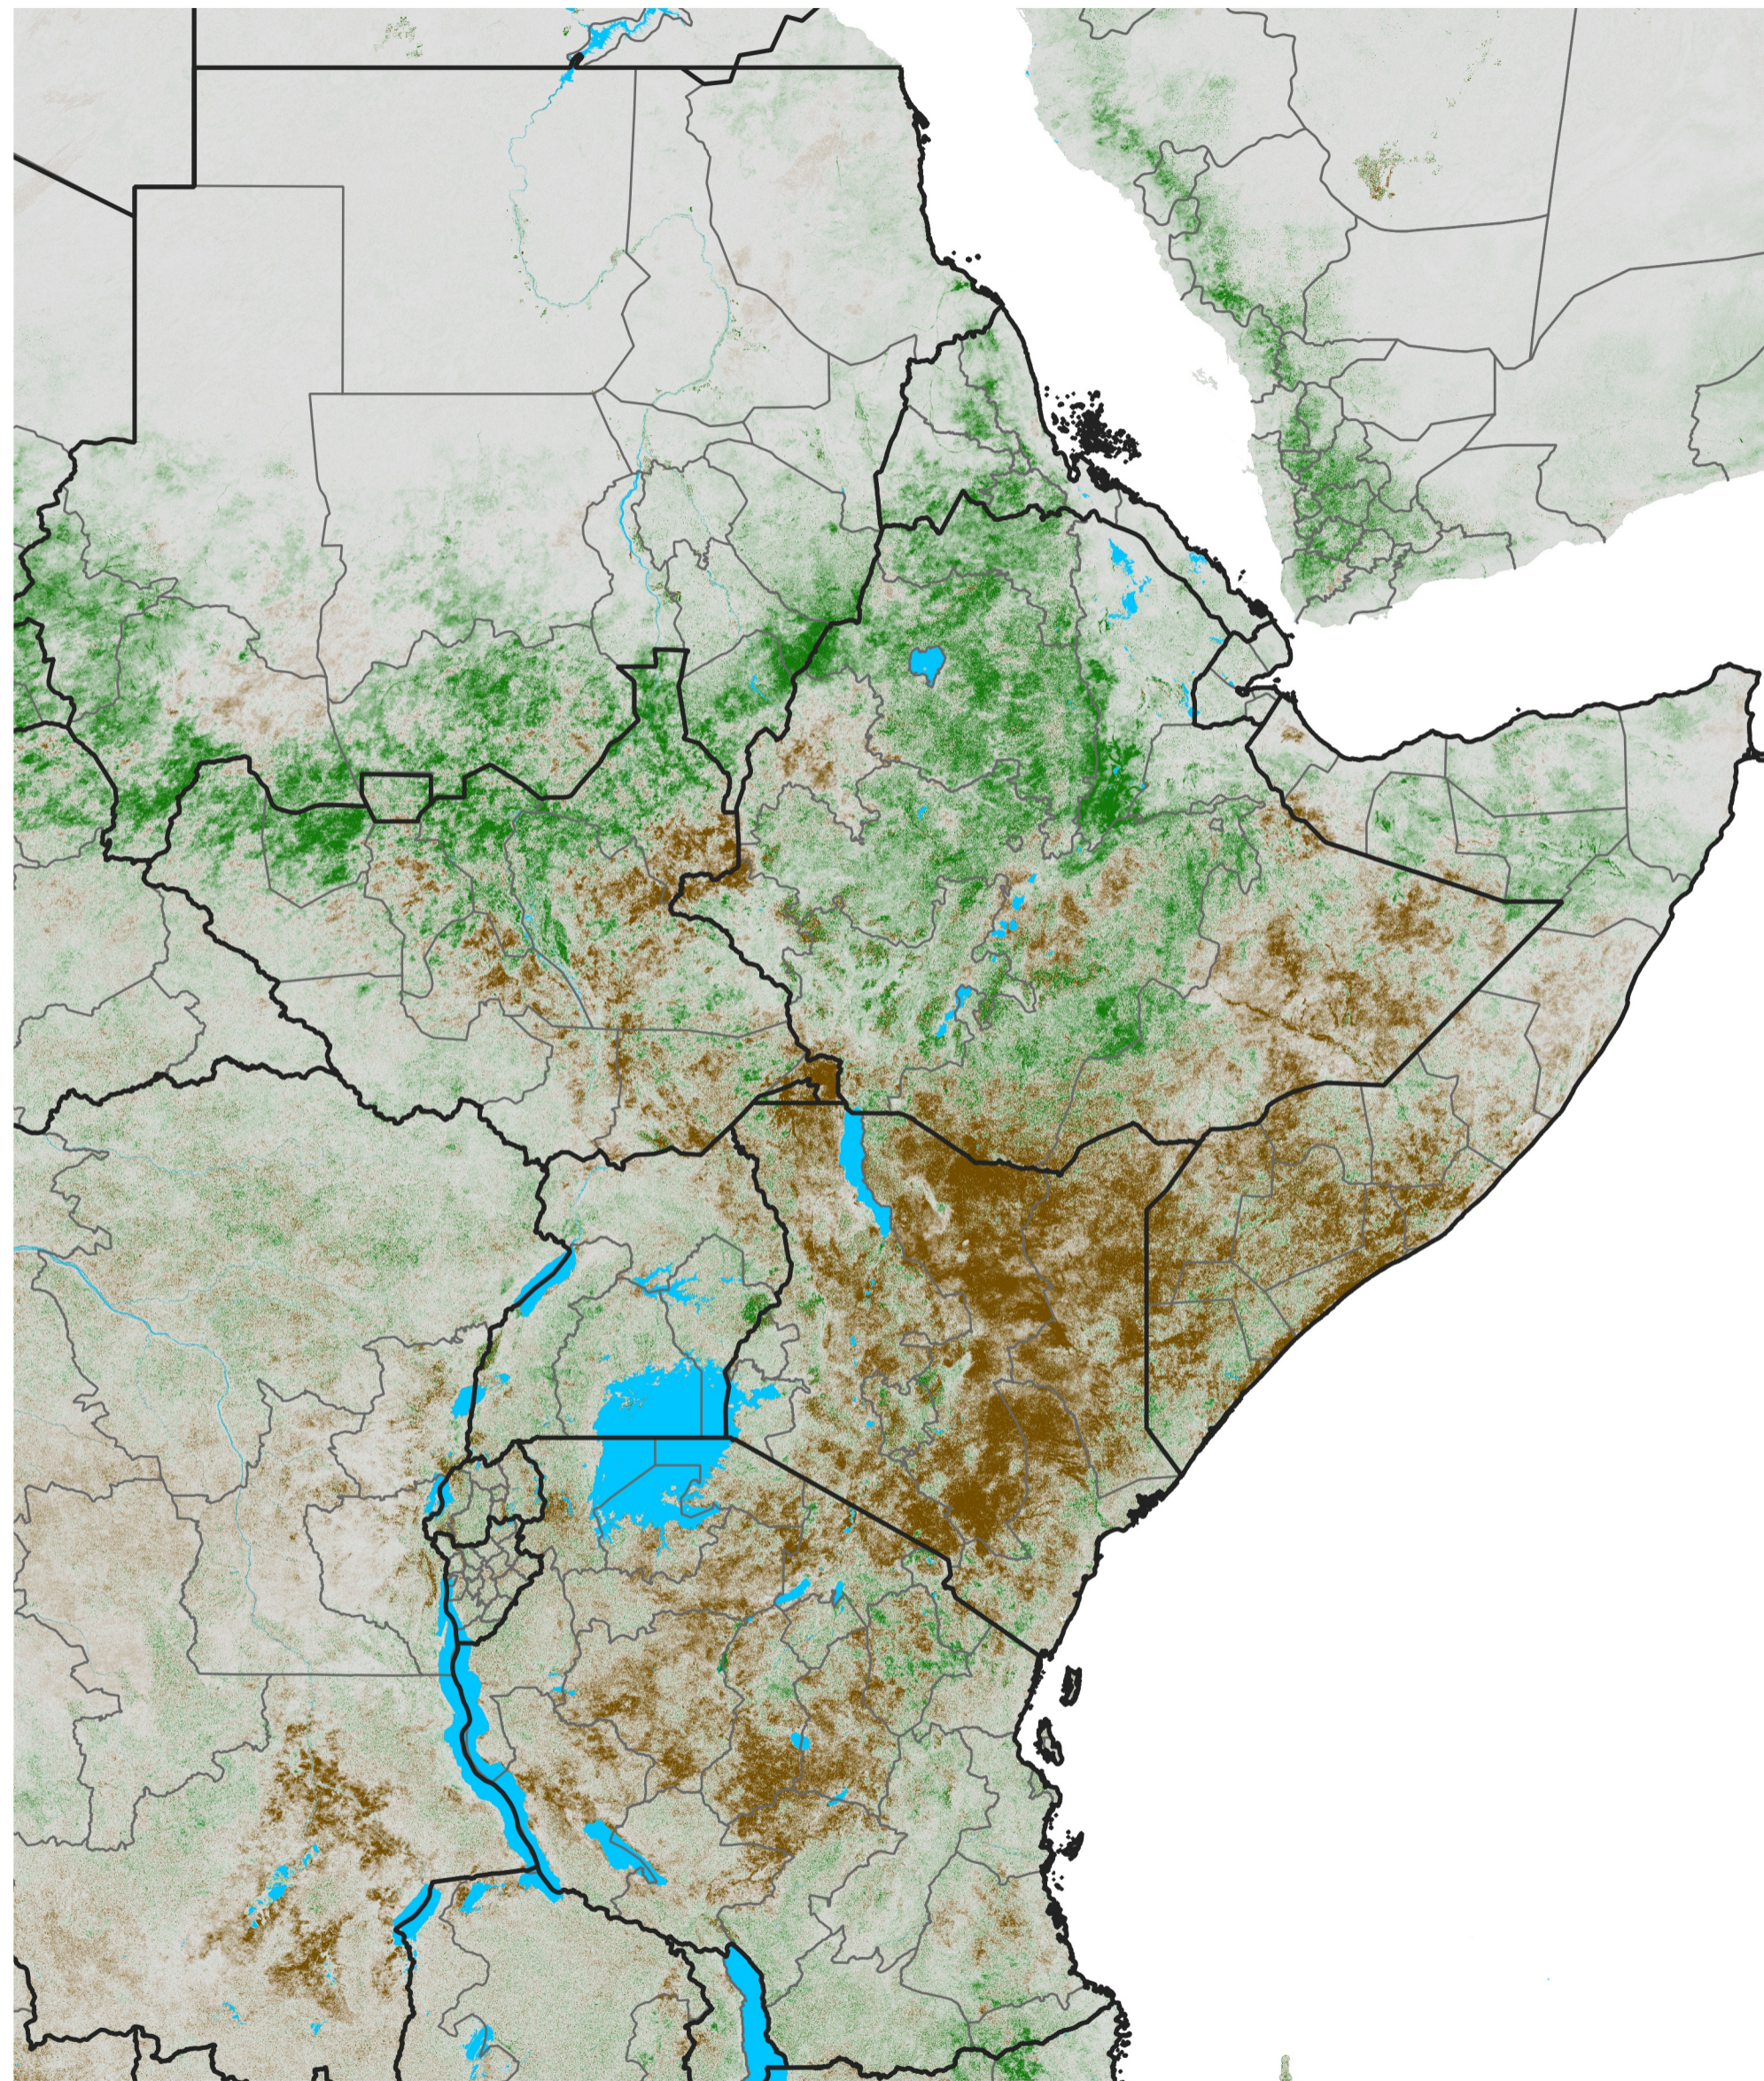

# East Africa NDVI Difference

2019 minus 2018

Period 34 / Jun 11 - 20, 2019

## NDVI Difference

< -0.3   -0.2   -0.1   -0.05   0.05   0.1   0.2   >0.3

Negative

No Difference

Positive