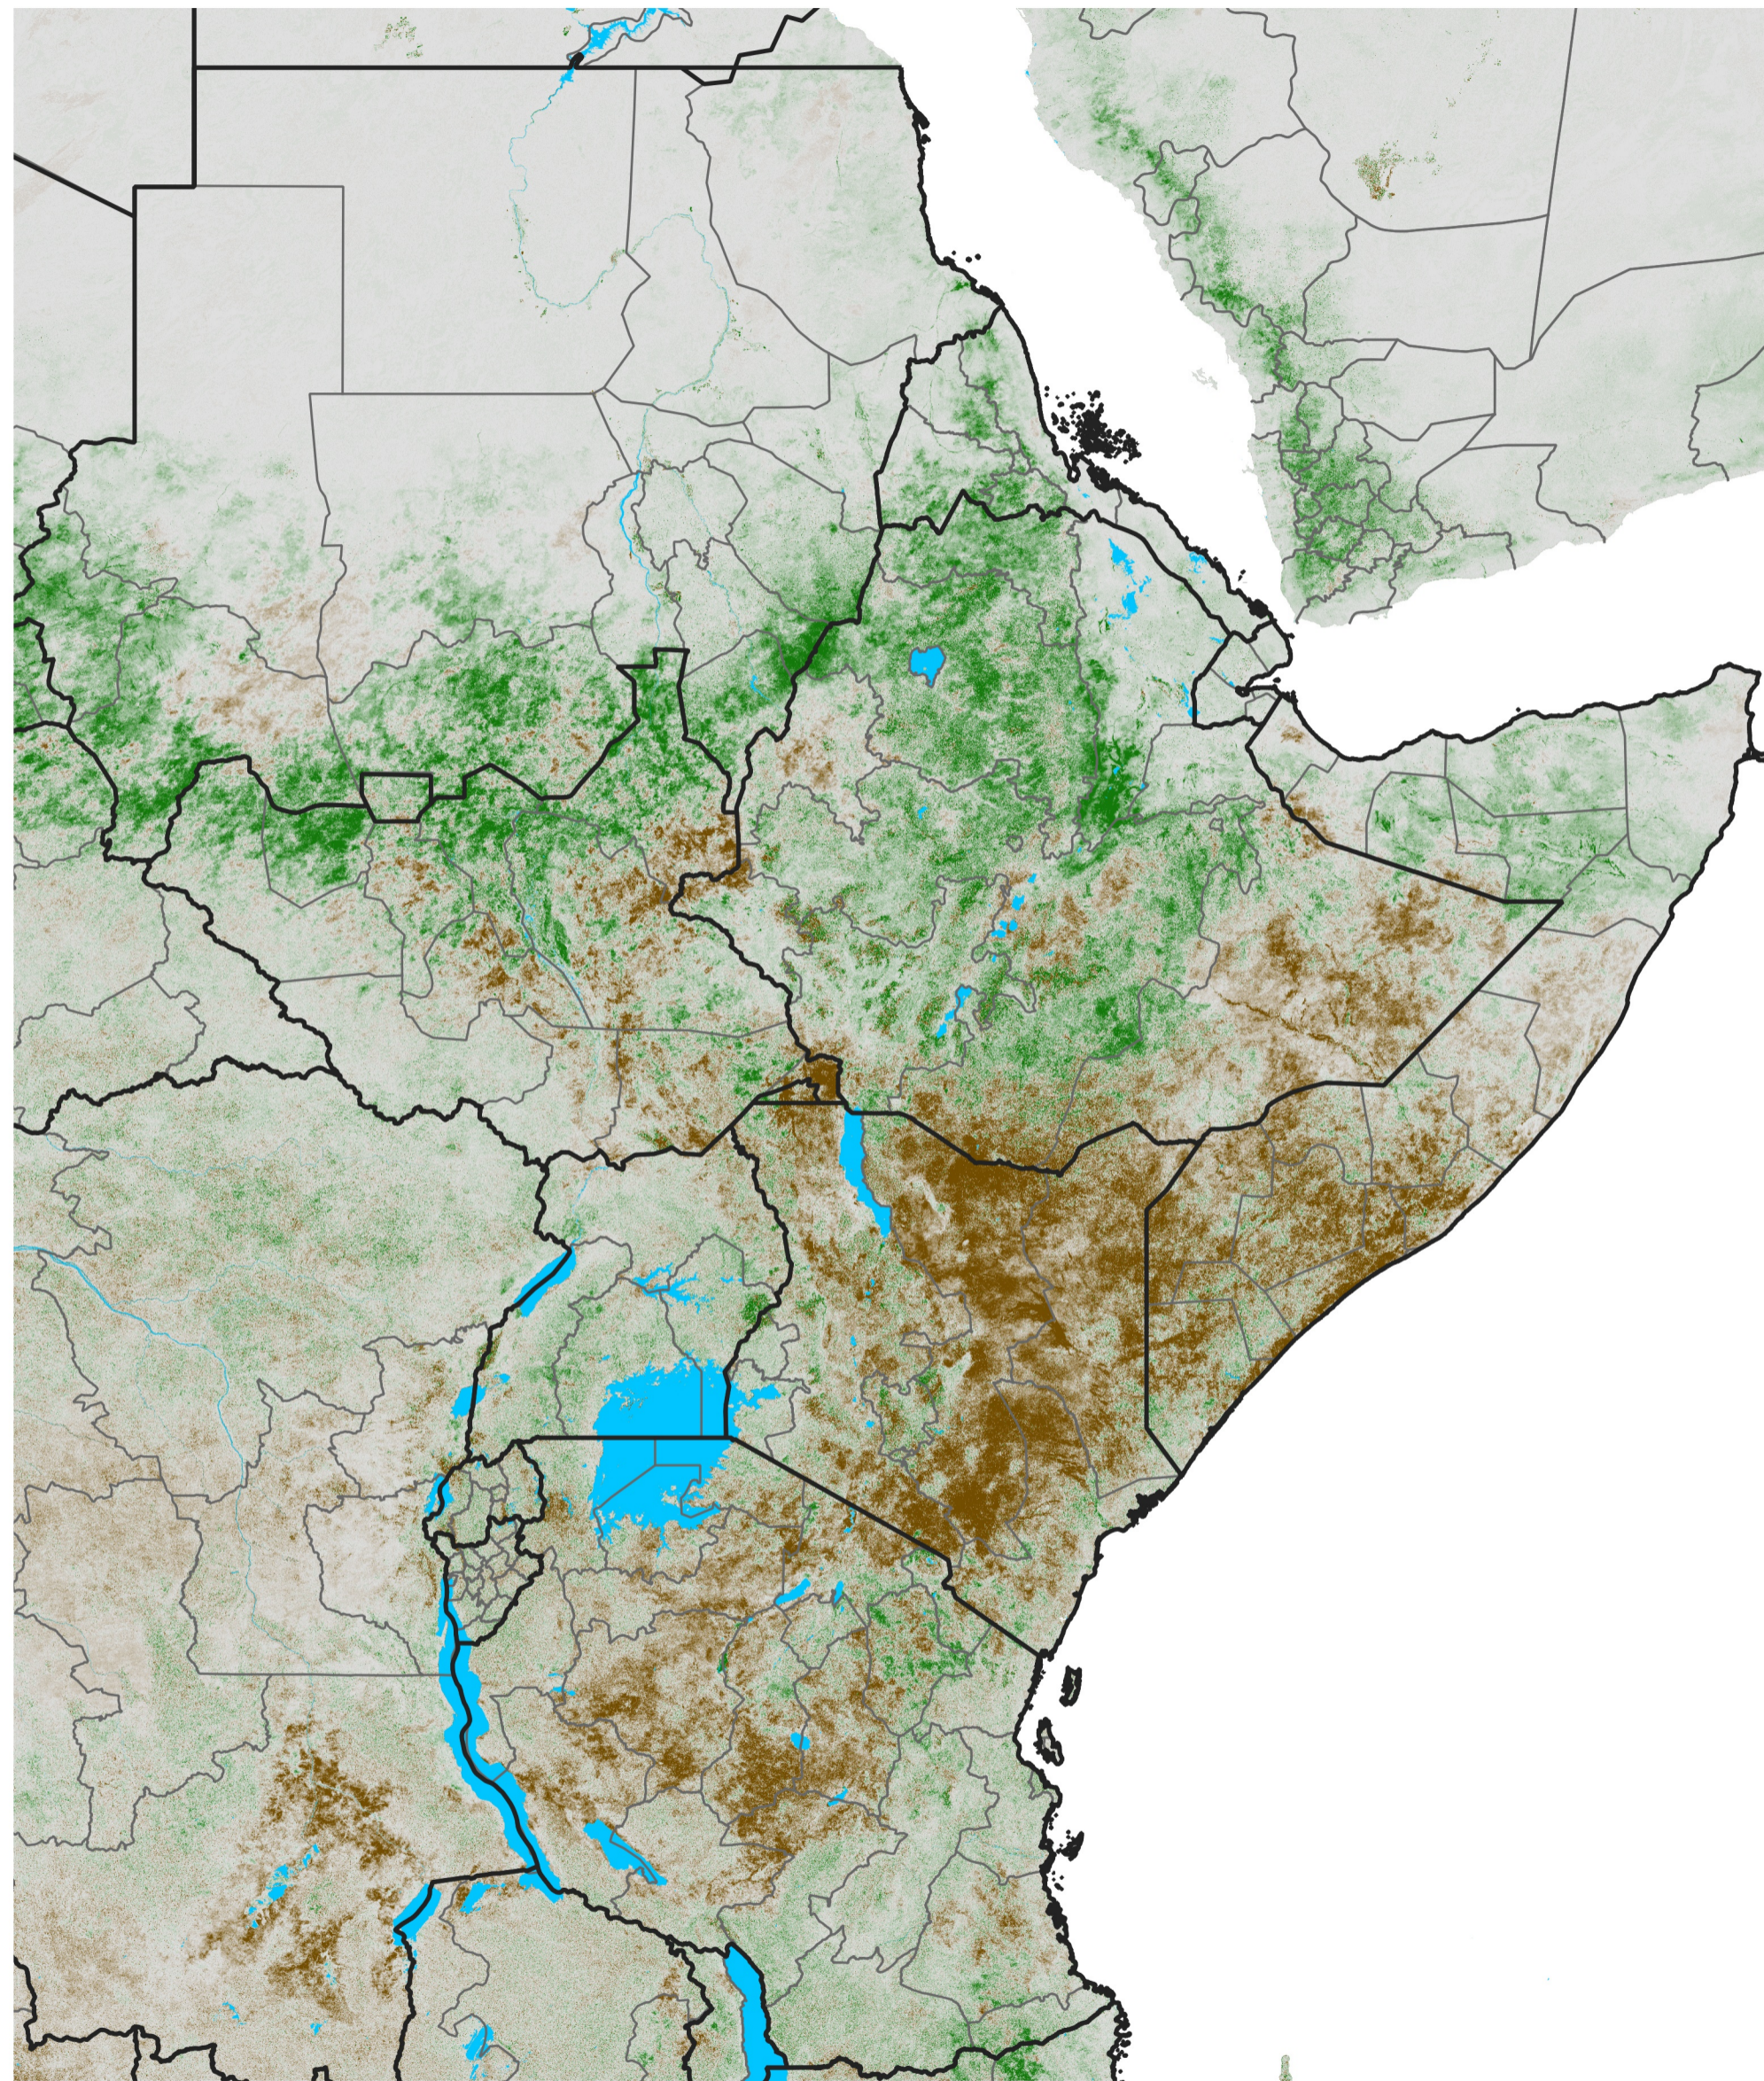

# East Africa NDVI Difference

2019 minus 2018

Period 35 / Jun 16 - 25, 2019

## NDVI Difference

< -0.3   -0.2   -0.1   -0.05   0.05   0.1   0.2   >0.3

Negative

No Difference

Positive