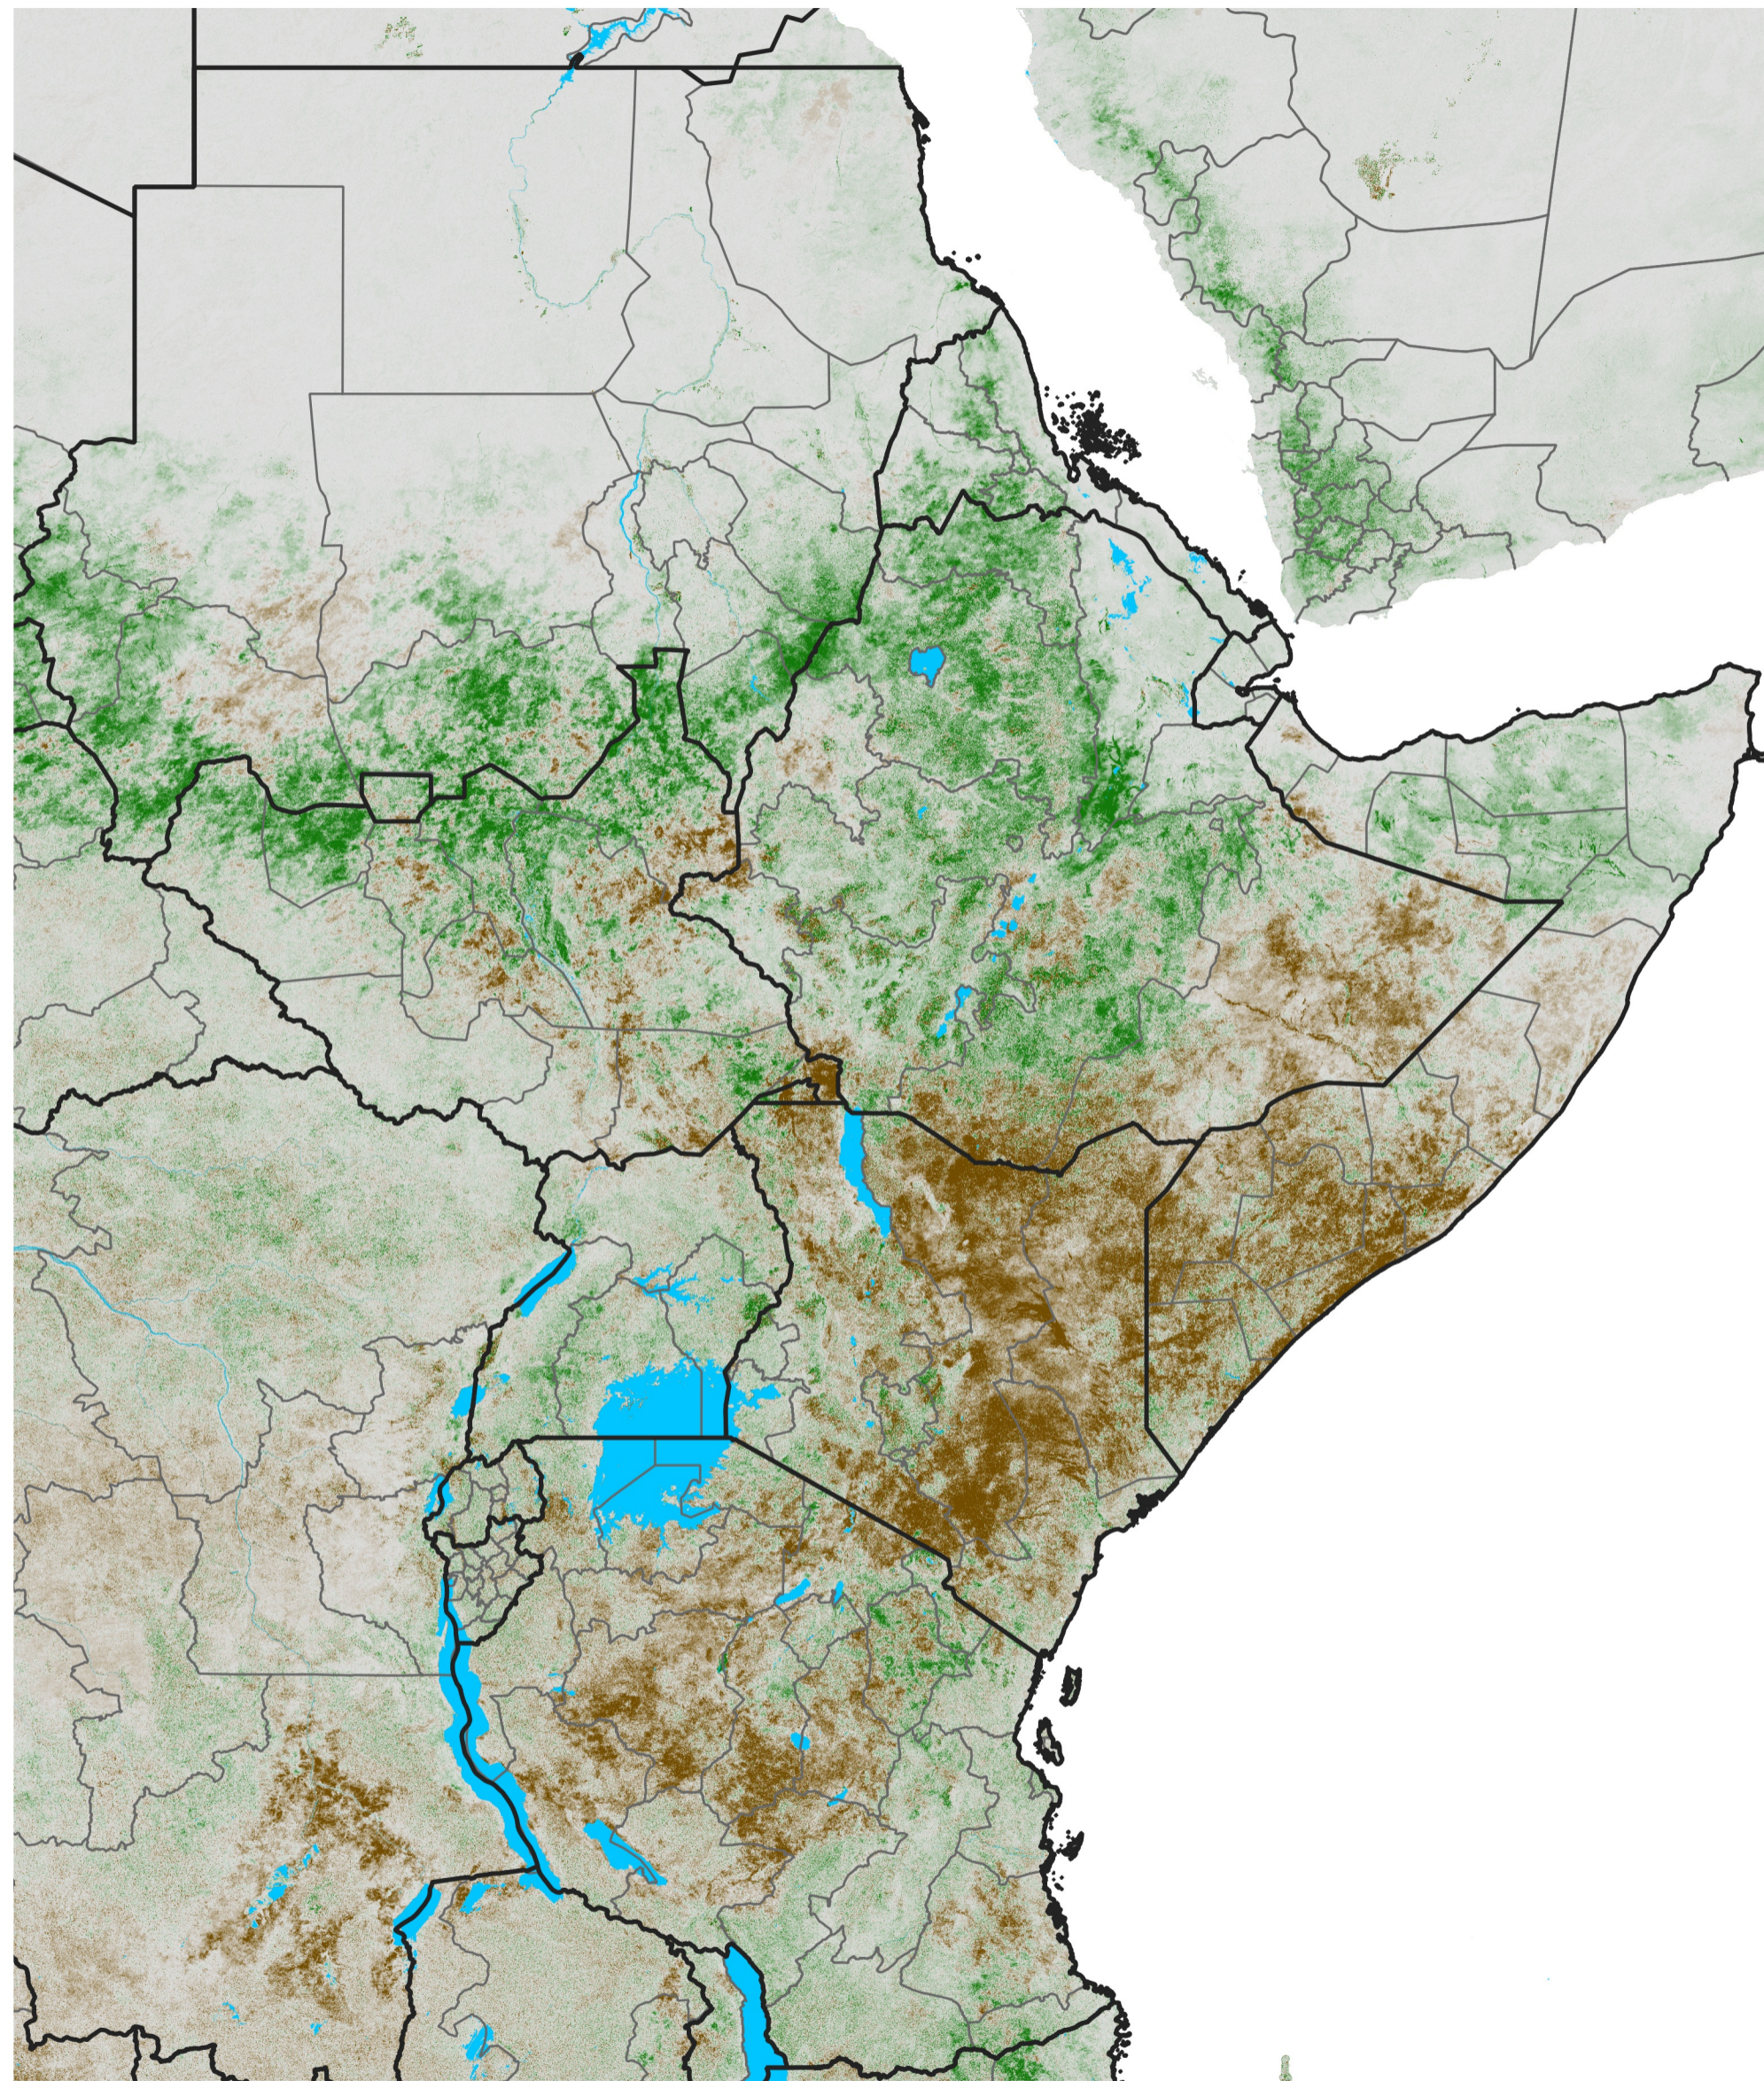

East Africa NDVI Difference

2019 minus 2018

Period 36 / Jun 21 - 30, 2019

NDVI Difference

< -0.3 -0.2 -0.1 -0.05 0.05 0.1 0.2 >0.3

Negative

No Difference

Positive